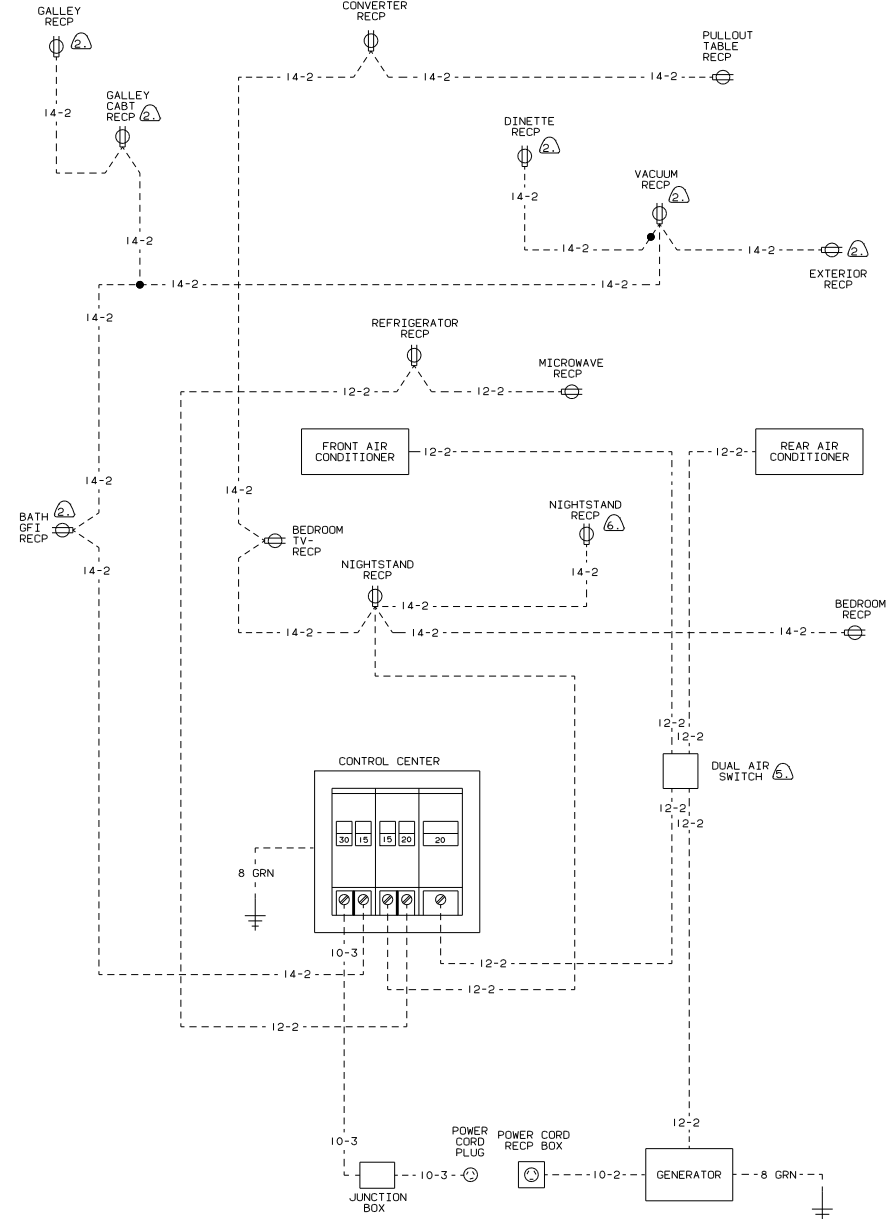

(CAN 110 VOLT WIRING)

(US 110 VOLT WIRING)

- Ⓜ USED WITH TWIN BED ONLY.
- Ⓝ NOT USED WITH SINGLE AIR CONDITIONER.
- Ⓛ SUPPLIED WITH ANTENNA.
- Ⓢ SUPPLIED WITH WIRE ASSEMBLY.
- Ⓟ PROTECTED BY GROUND FAULT INTERRUPTER BREAKER.
- Ⓛ SEE DRAWING 94190-01-000 WIRING DIAGRAM-AUTOMOTIVE FOR ADDITIONAL WIRING.