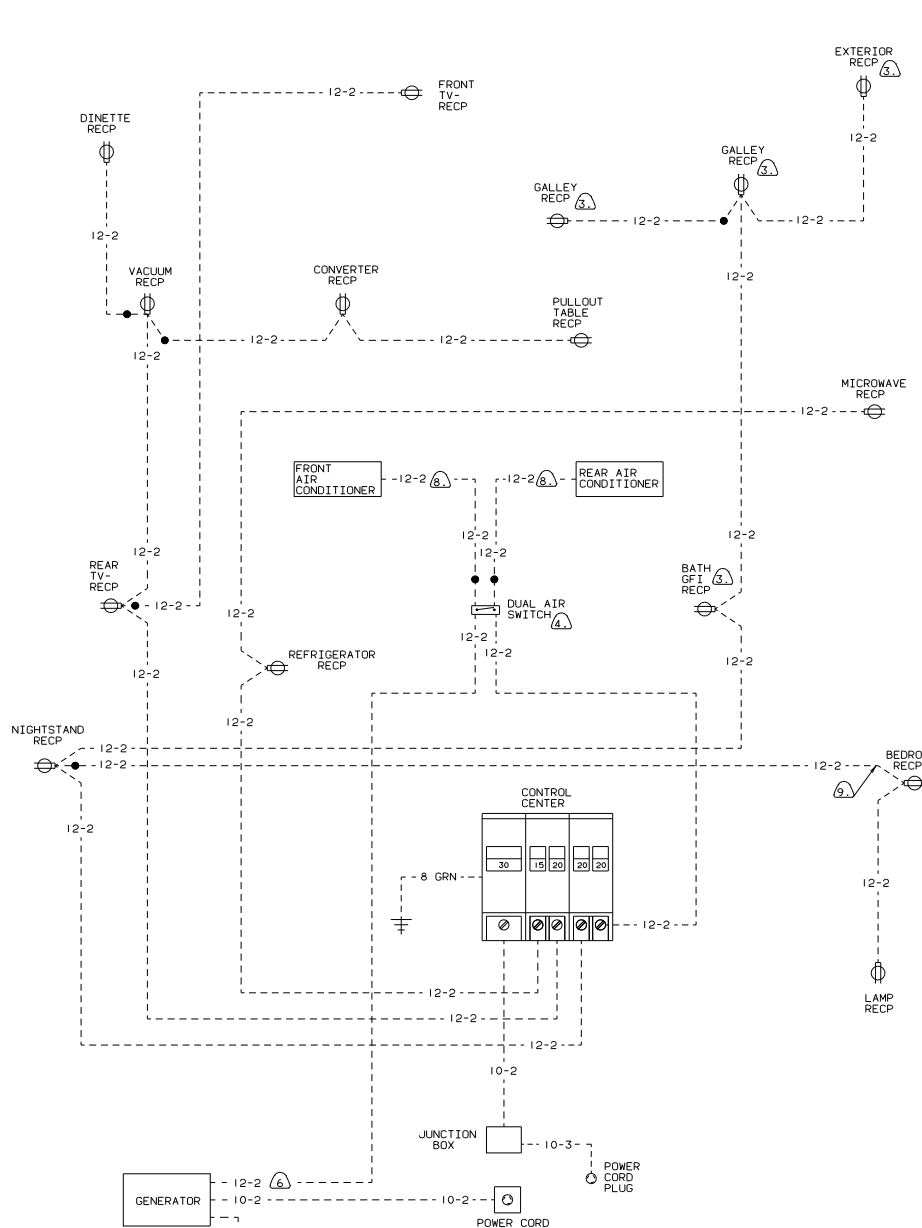

CAN 110 VOLT WIRING

- NOTES:
- ⑥ USED WITH 6.5 KW GENERATOR.
 - ⑤ USED WITH TWIN BED.
 - ④ NOT USED WITH SINGLE AIR CONDITIONER.
 - ③ PROTECTED BY GROUND FAULT INTERRUPTER.
 - ② SEE DRAWING 94190-01-000 WIRING DIAGRAM-AUTOMOTIVE FOR ADDITIONAL WIRING.
 - ① SEE DRAWING 97717-01-000 WIRING DIAGRAM-MONITOR PANEL FOR ADDITIONAL WIRING.
 - ⑫ SUPPLIED WITH CONVERTER.
 - ⑪ SUPPLIED WITH WIRE ASM.
 - ⑩ USE WITH QUEEN BED.
 - ⑨ ROUTED IN SIDEWALL.
 - ⑧ ROUTED IN ROOF.
 - ⑦ SUPPLIED WITH ANTENNA.

US 110 VOLT WIRING