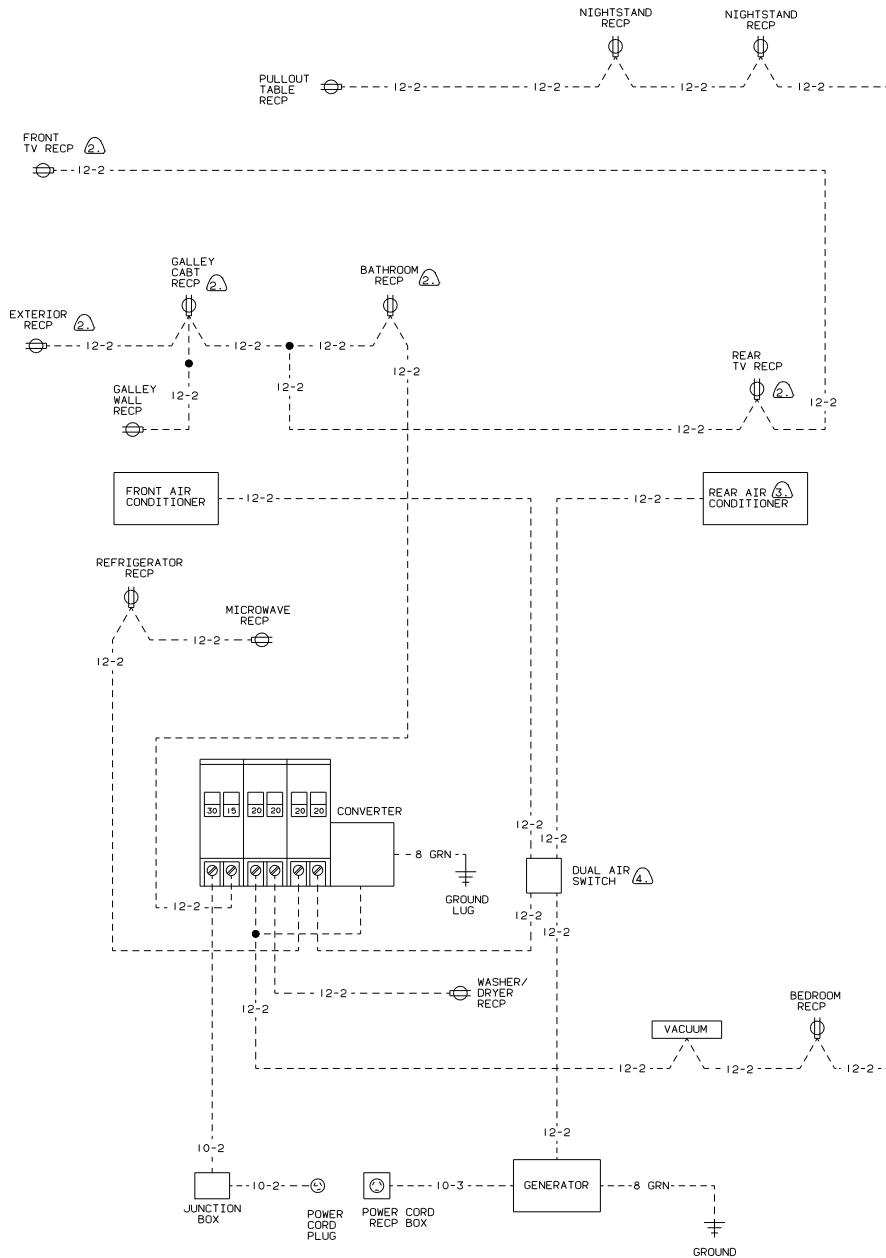

- ⑤ WITH ICEMAKER ONLY.
- ④ ROUTED IN SIDEWALL.
- ③ NOT USED WITH SINGLE AIR CONDITIONER.
- ② PROTECTED BY GROUND FAULT INTERRUPTER BREAKER.
- ① SEE DRAWING 91112-01-000 WIRING DIAGRAM-AUTOMOTIVE FOR ADDITIONAL WIRING.
- ⑨ LEAD SUPPLIED WITH CONVERTER.
- ⑧ MONITOR PANEL CONNECTOR.
- ⑦ SUPPLIED WITH STEREO.
- ⑥ ROUTED IN ROOF.

US 110 VOLT WIRING