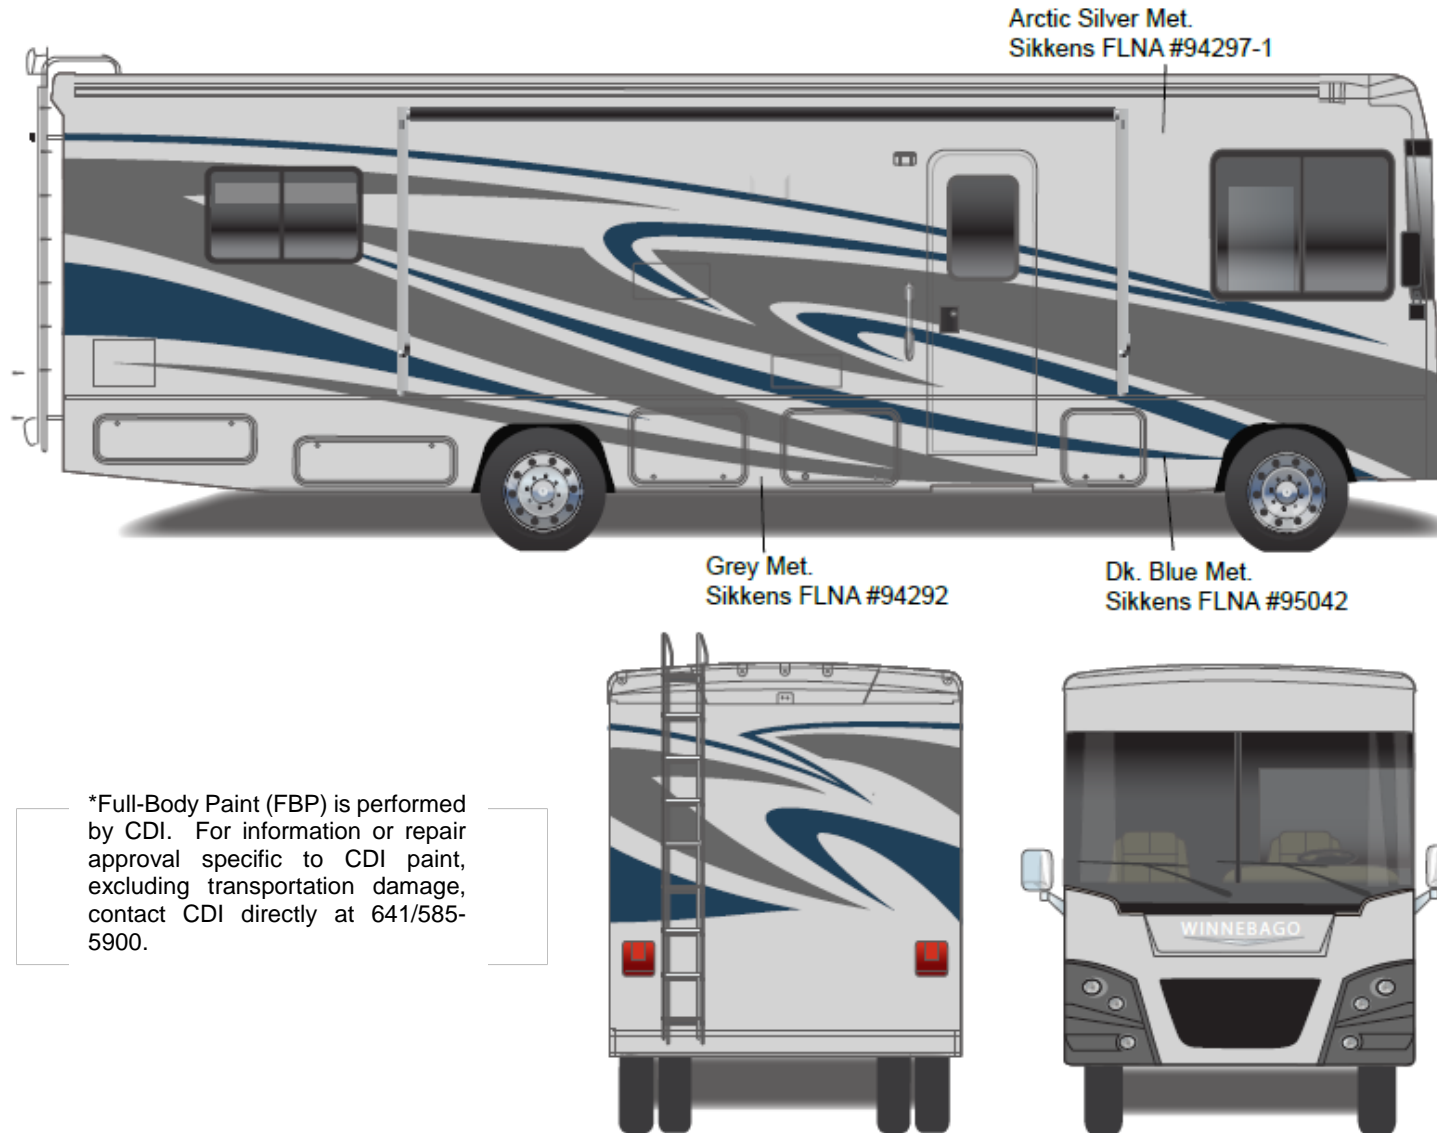

Vista LX - Full Body Paint Option Code 95E/Arctic Silver

Painted by CDI*

*Full-Body Paint (FBP) is performed by CDI. For information or repair approval specific to CDI paint, excluding transportation damage, contact CDI directly at 641/585-5900.