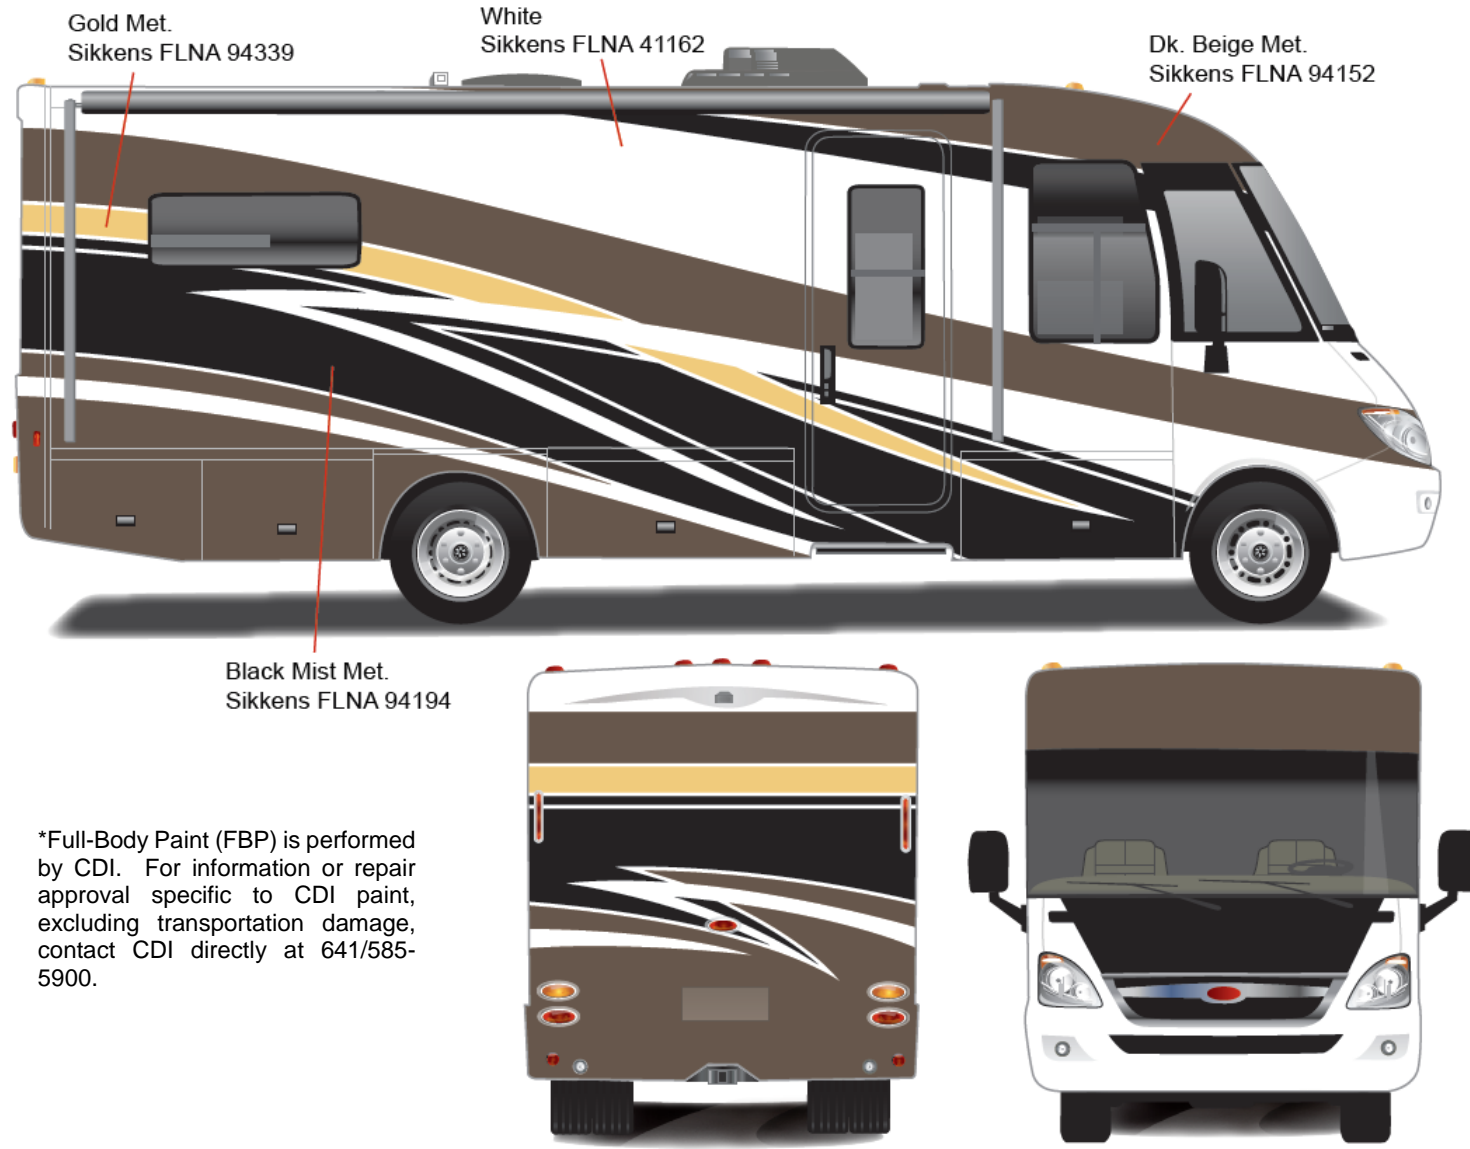

Via - Full Body Paint Option Code 95C/Coffee

Painted by CDI*