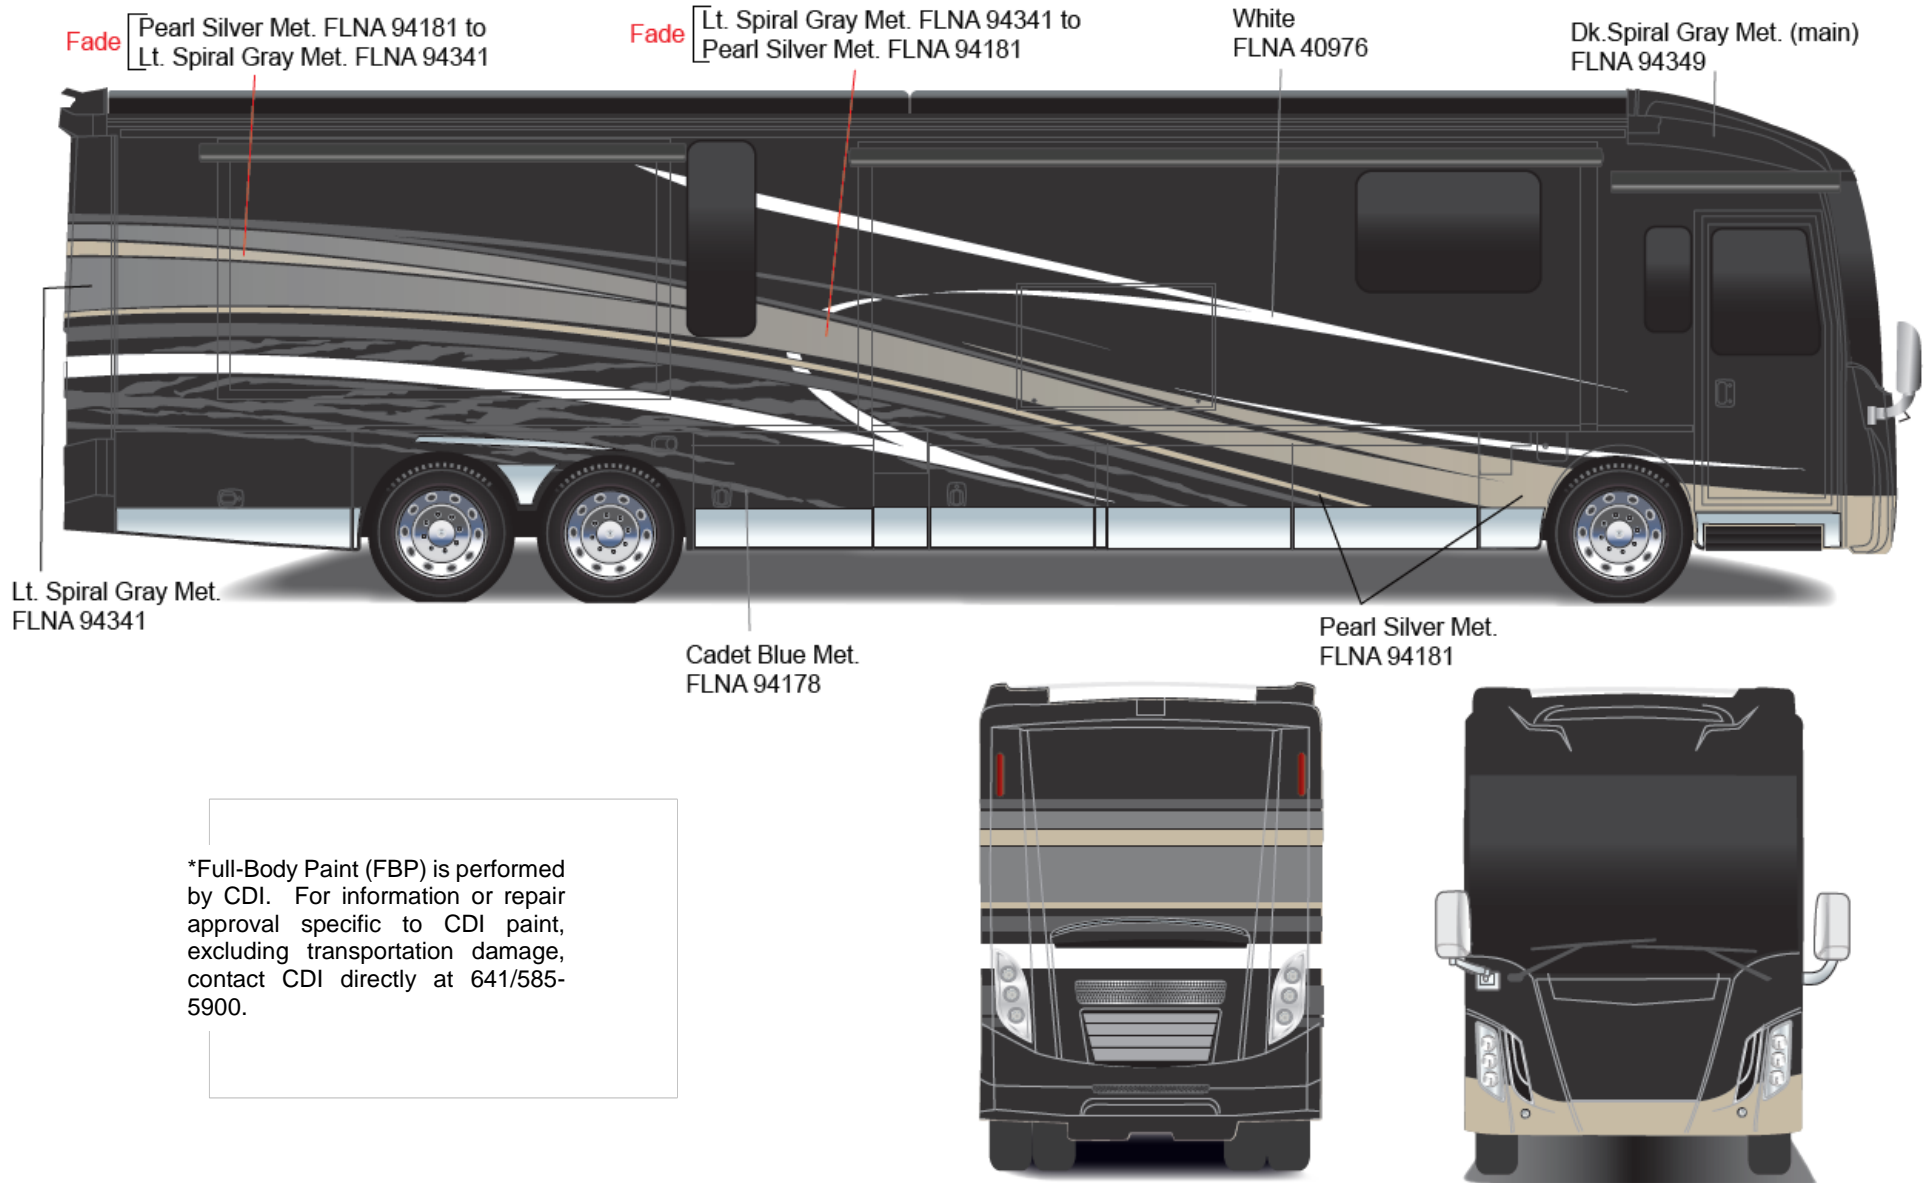

# Grand Tour - Full Body Paint Option Code 95H/Dark Spiral Gray

Painted by CDI\*