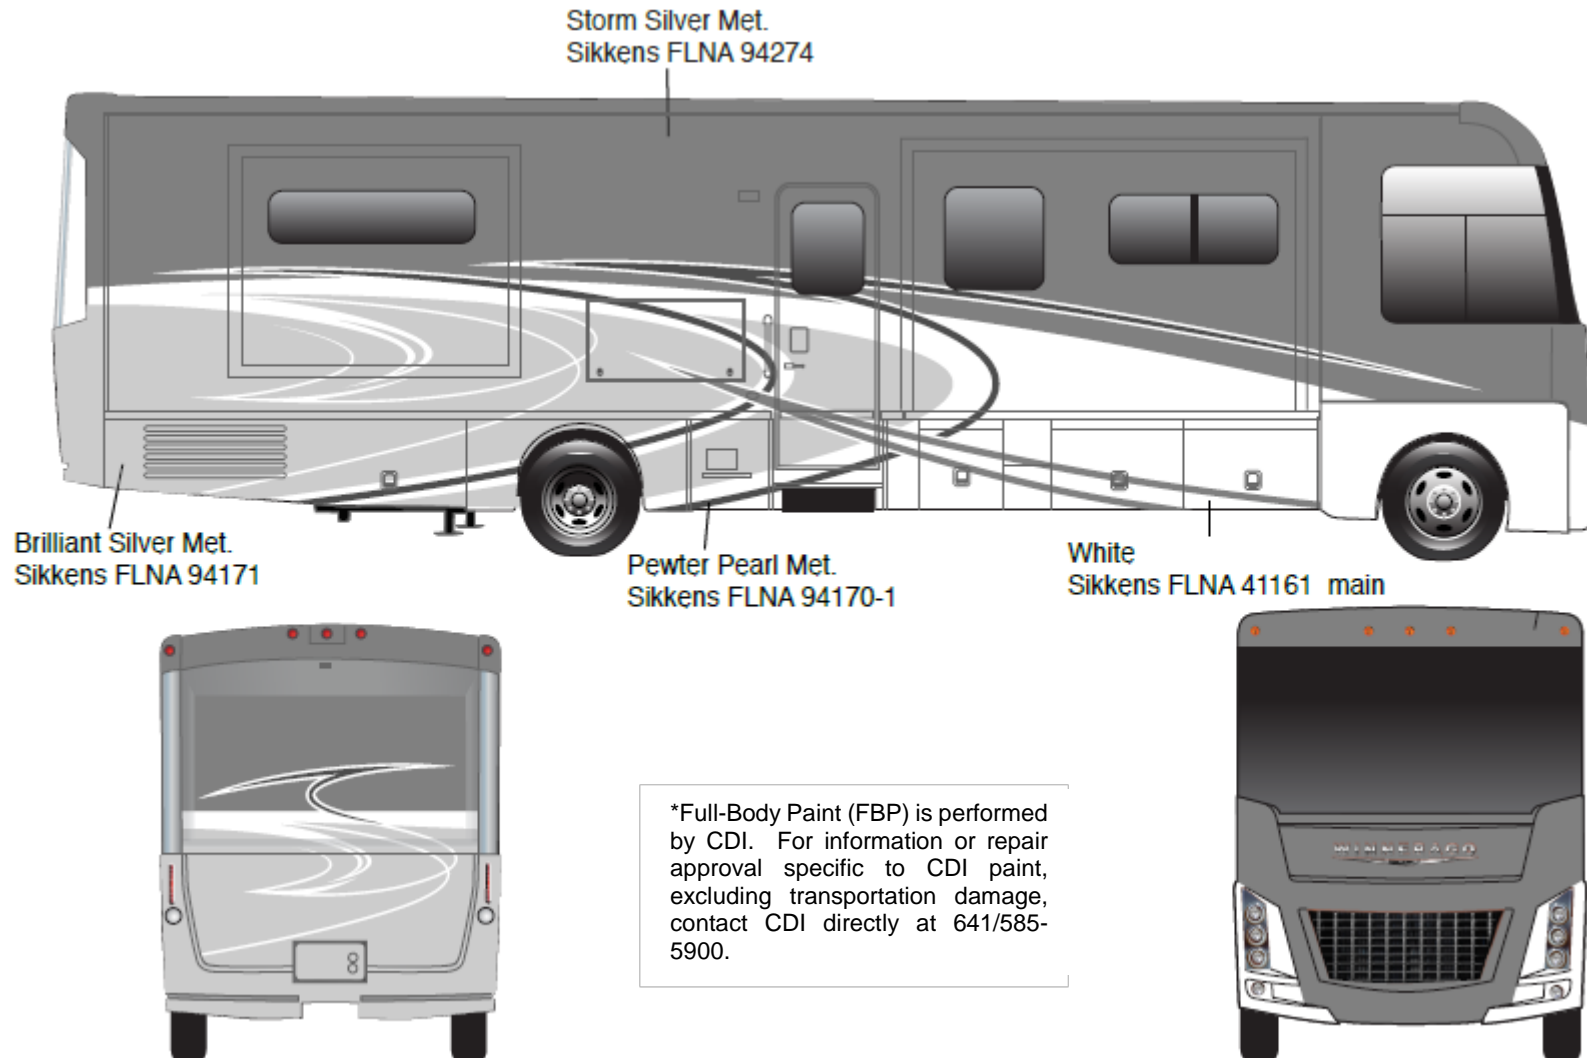

## *Adventurer - Full Body Paint Option Code 95C/Pewter Pearl*

Painted by CDI\*