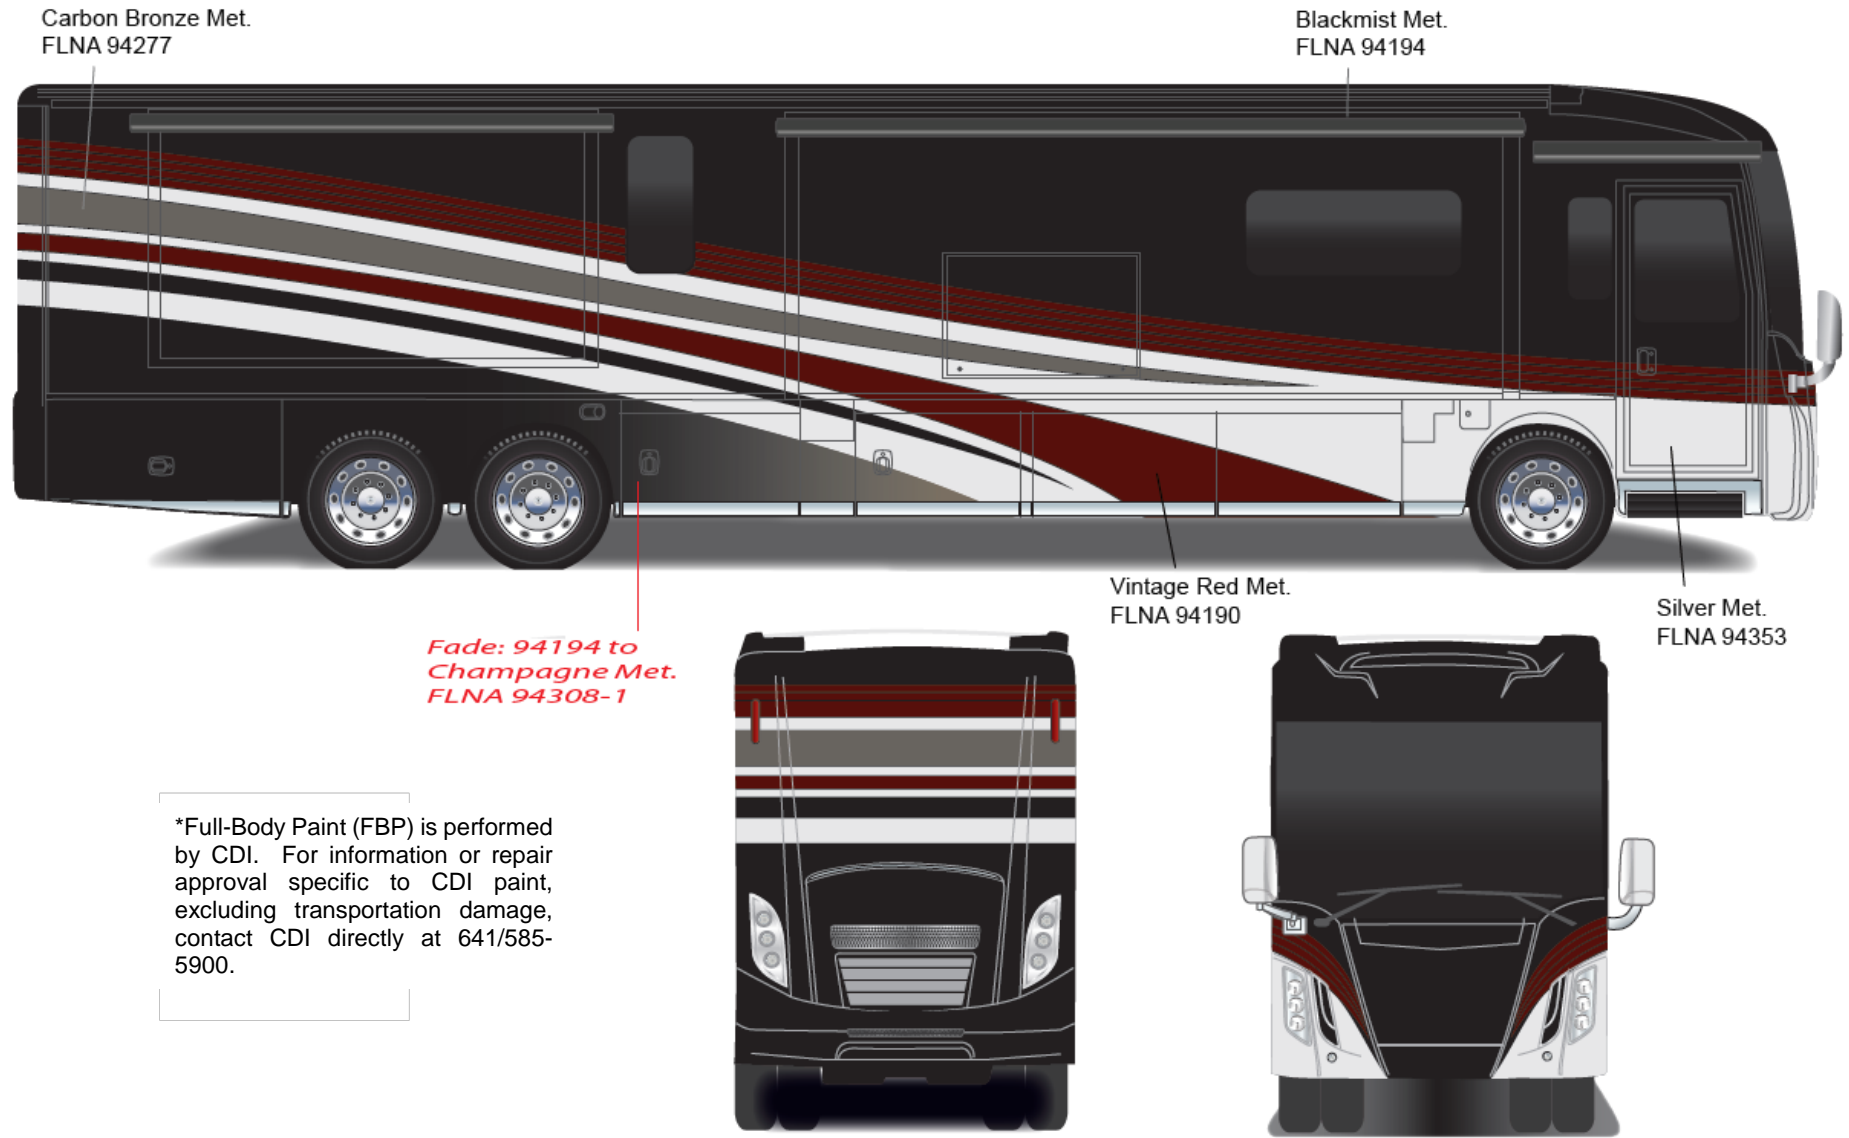

## Tour - Full Body Paint Option Code 95F/Shiraz

Painted by CDI\*