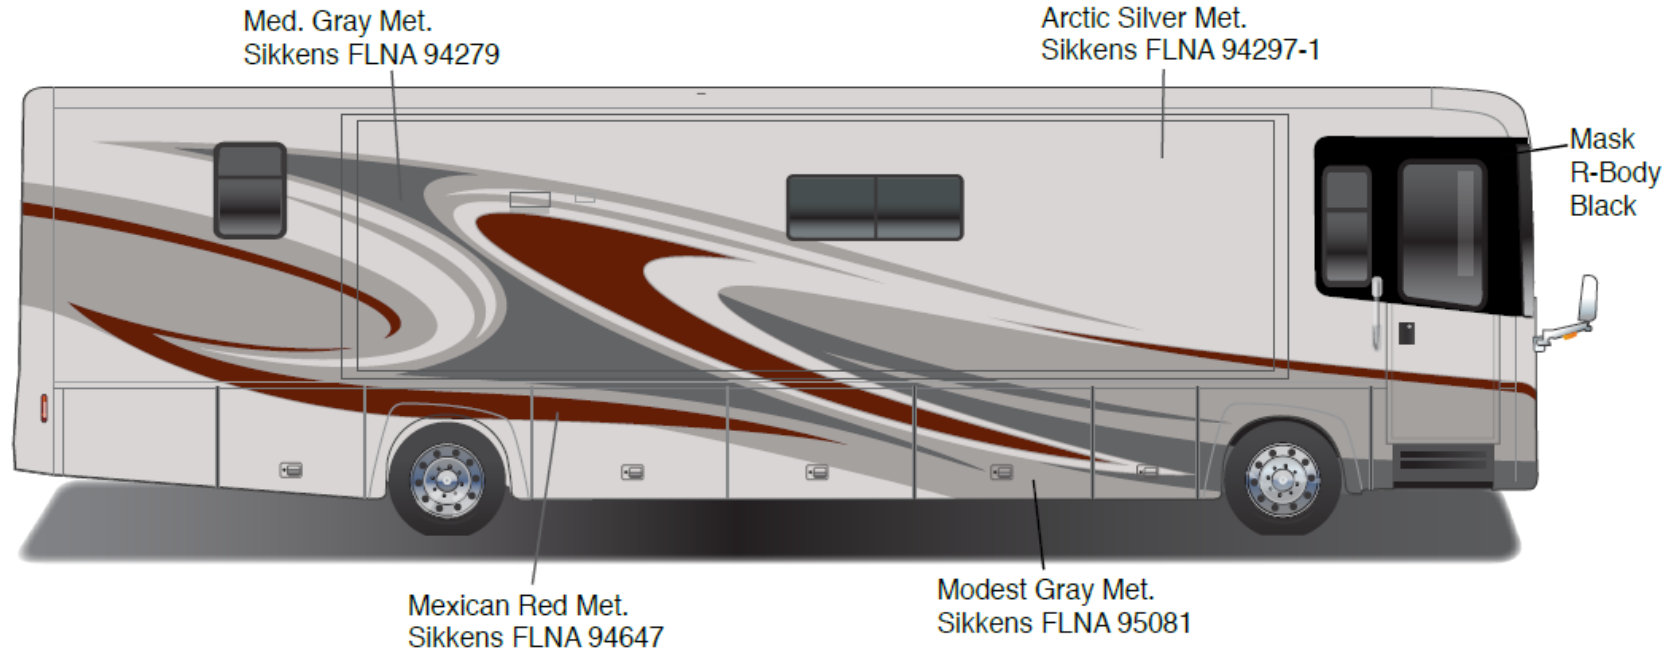

Journey - Full Body Paint Option Code 95H/Titanium

Painted by CDI*