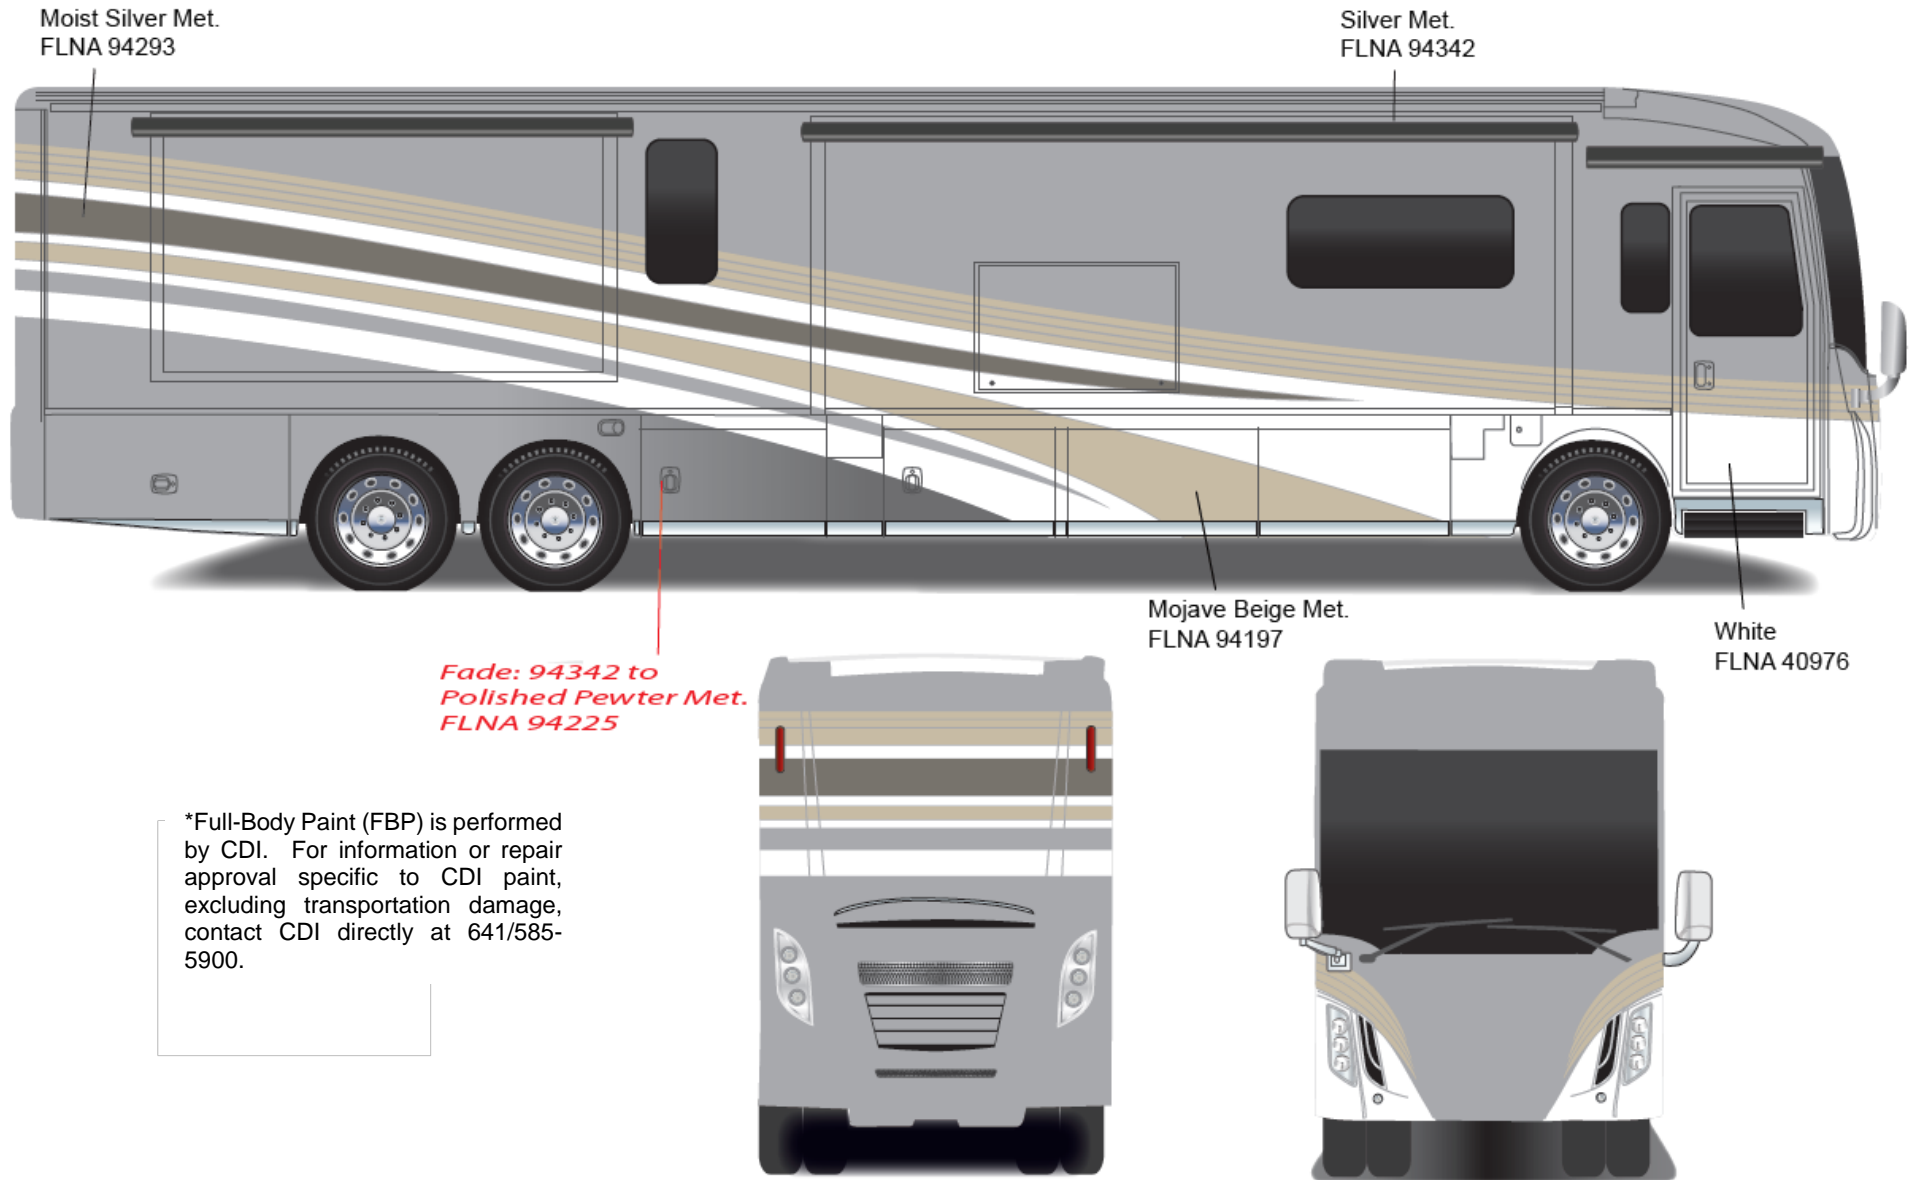

Tour - Full Body Paint Option Code 95E/Platinum

Painted by CDI*

Fade: 94342 to Polished Pewter Met. FLNA 94225

*Full-Body Paint (FBP) is performed by CDI. For information or repair approval specific to CDI paint, excluding transportation damage, contact CDI directly at 641/585-5900.