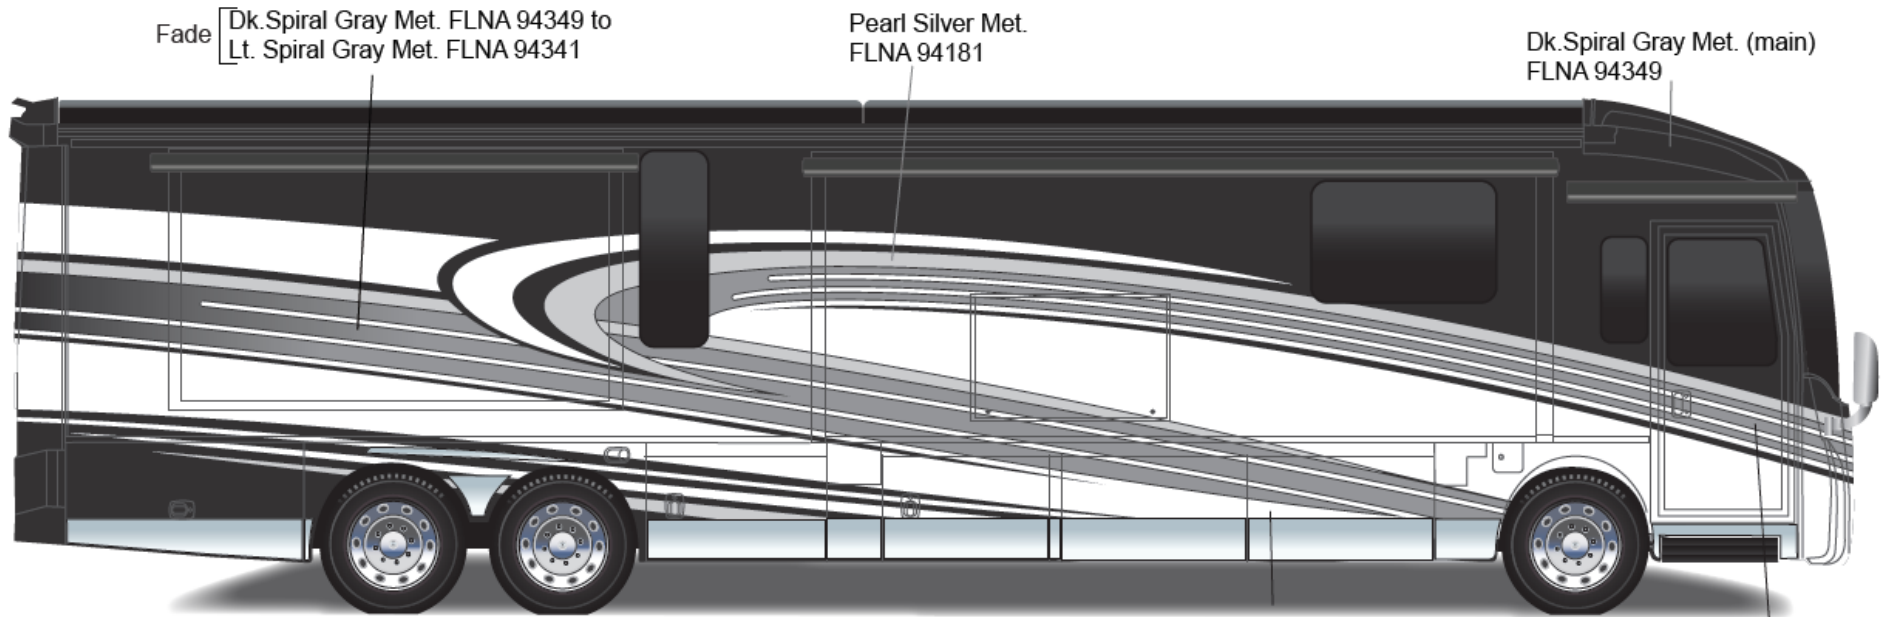

Grand Tour - Full Body Paint Option Code 95E/Spiral Gray

Painted by CDI*