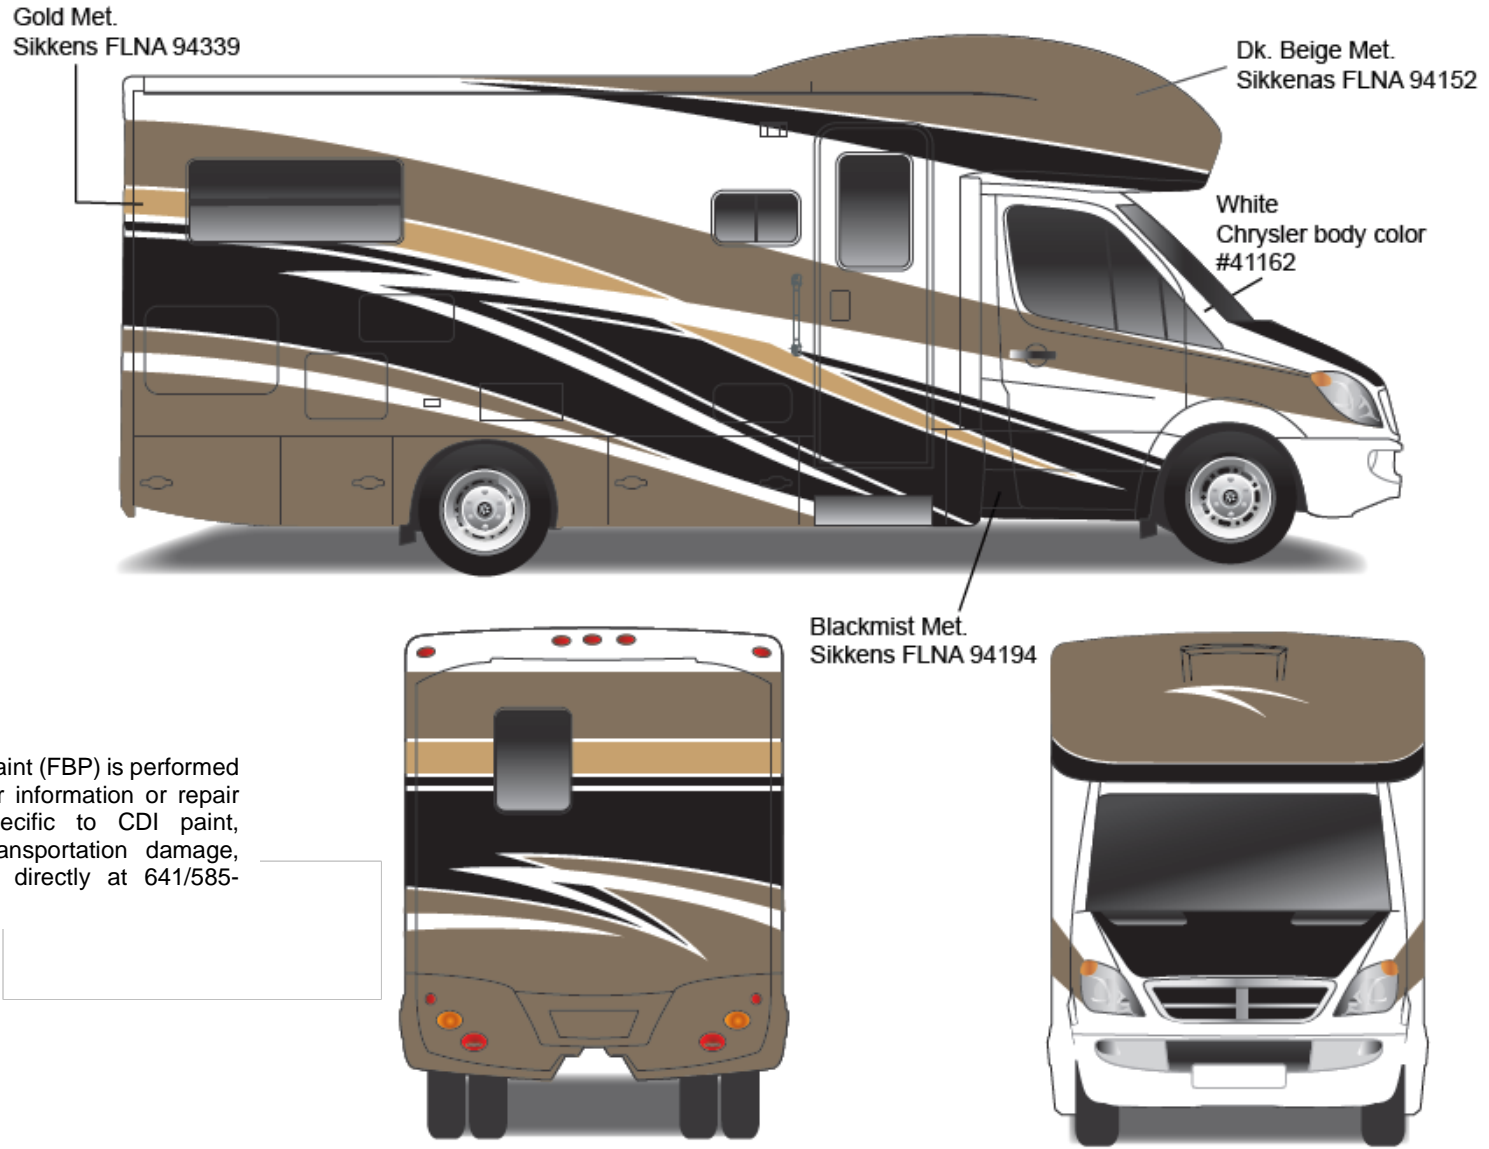

View - Full Body Paint Option Code 95C/Coffee

Painted by CDI*

*Full-Body Paint (FBP) is performed by CDI. For information or repair approval specific to CDI paint, excluding transportation damage, contact CDI directly at 641/585-5900.