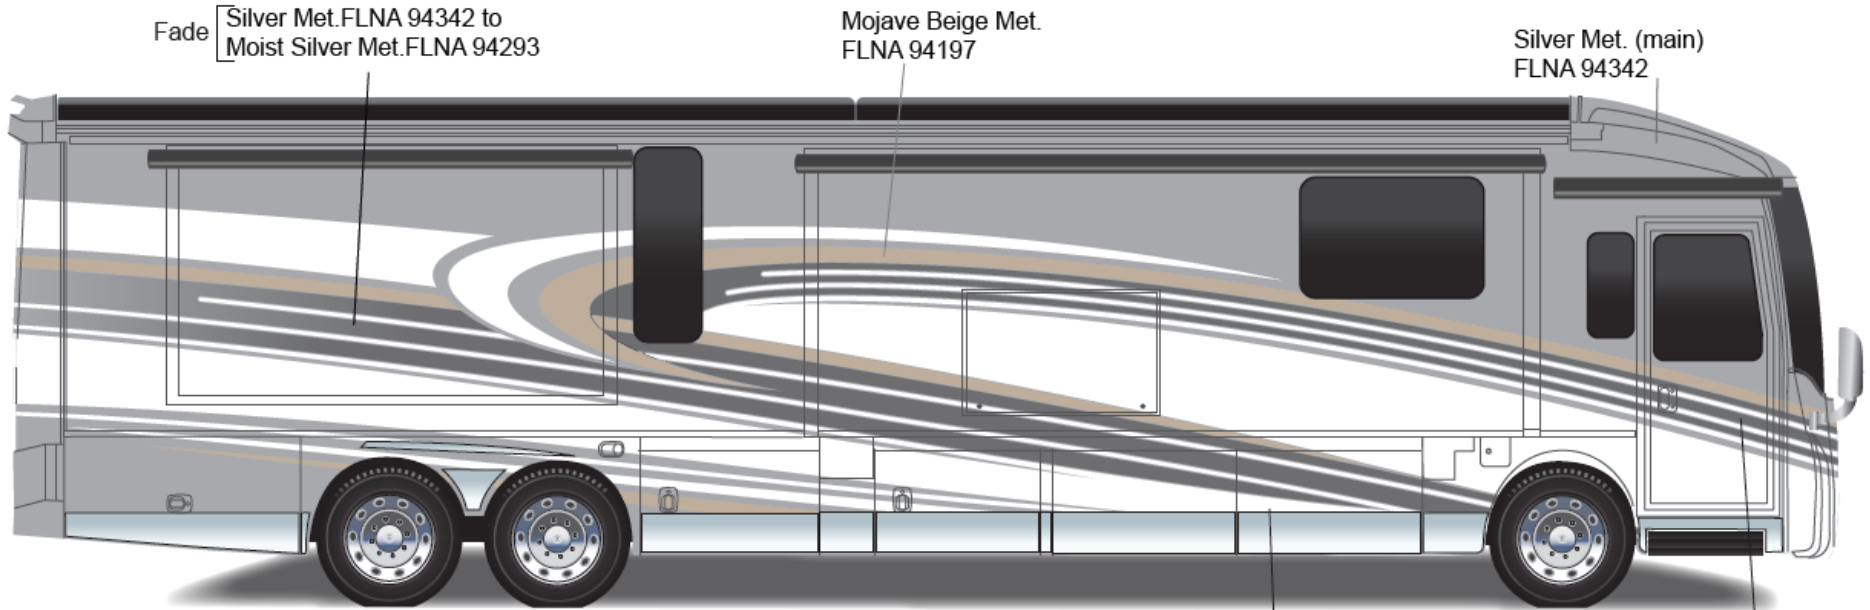

Grand Tour - Full Body Paint Option Code 95G/Platinum

Painted by CDI*