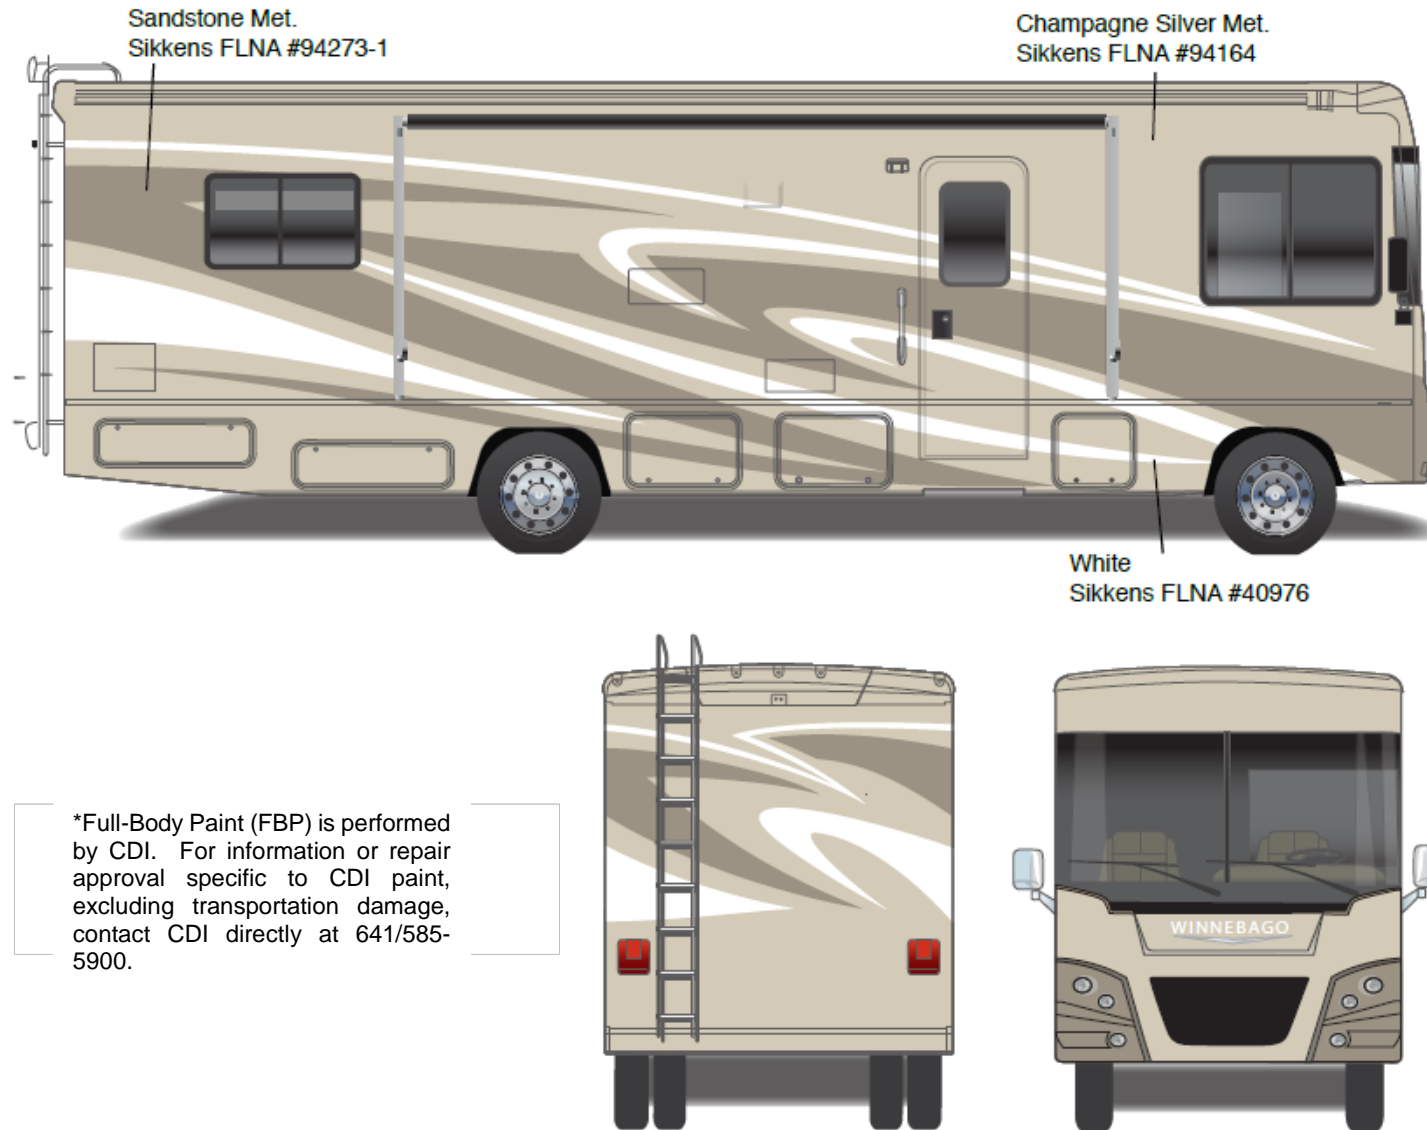

Vista LX - Full Body Paint Option Code 95C/Cream

Painted by CDI*