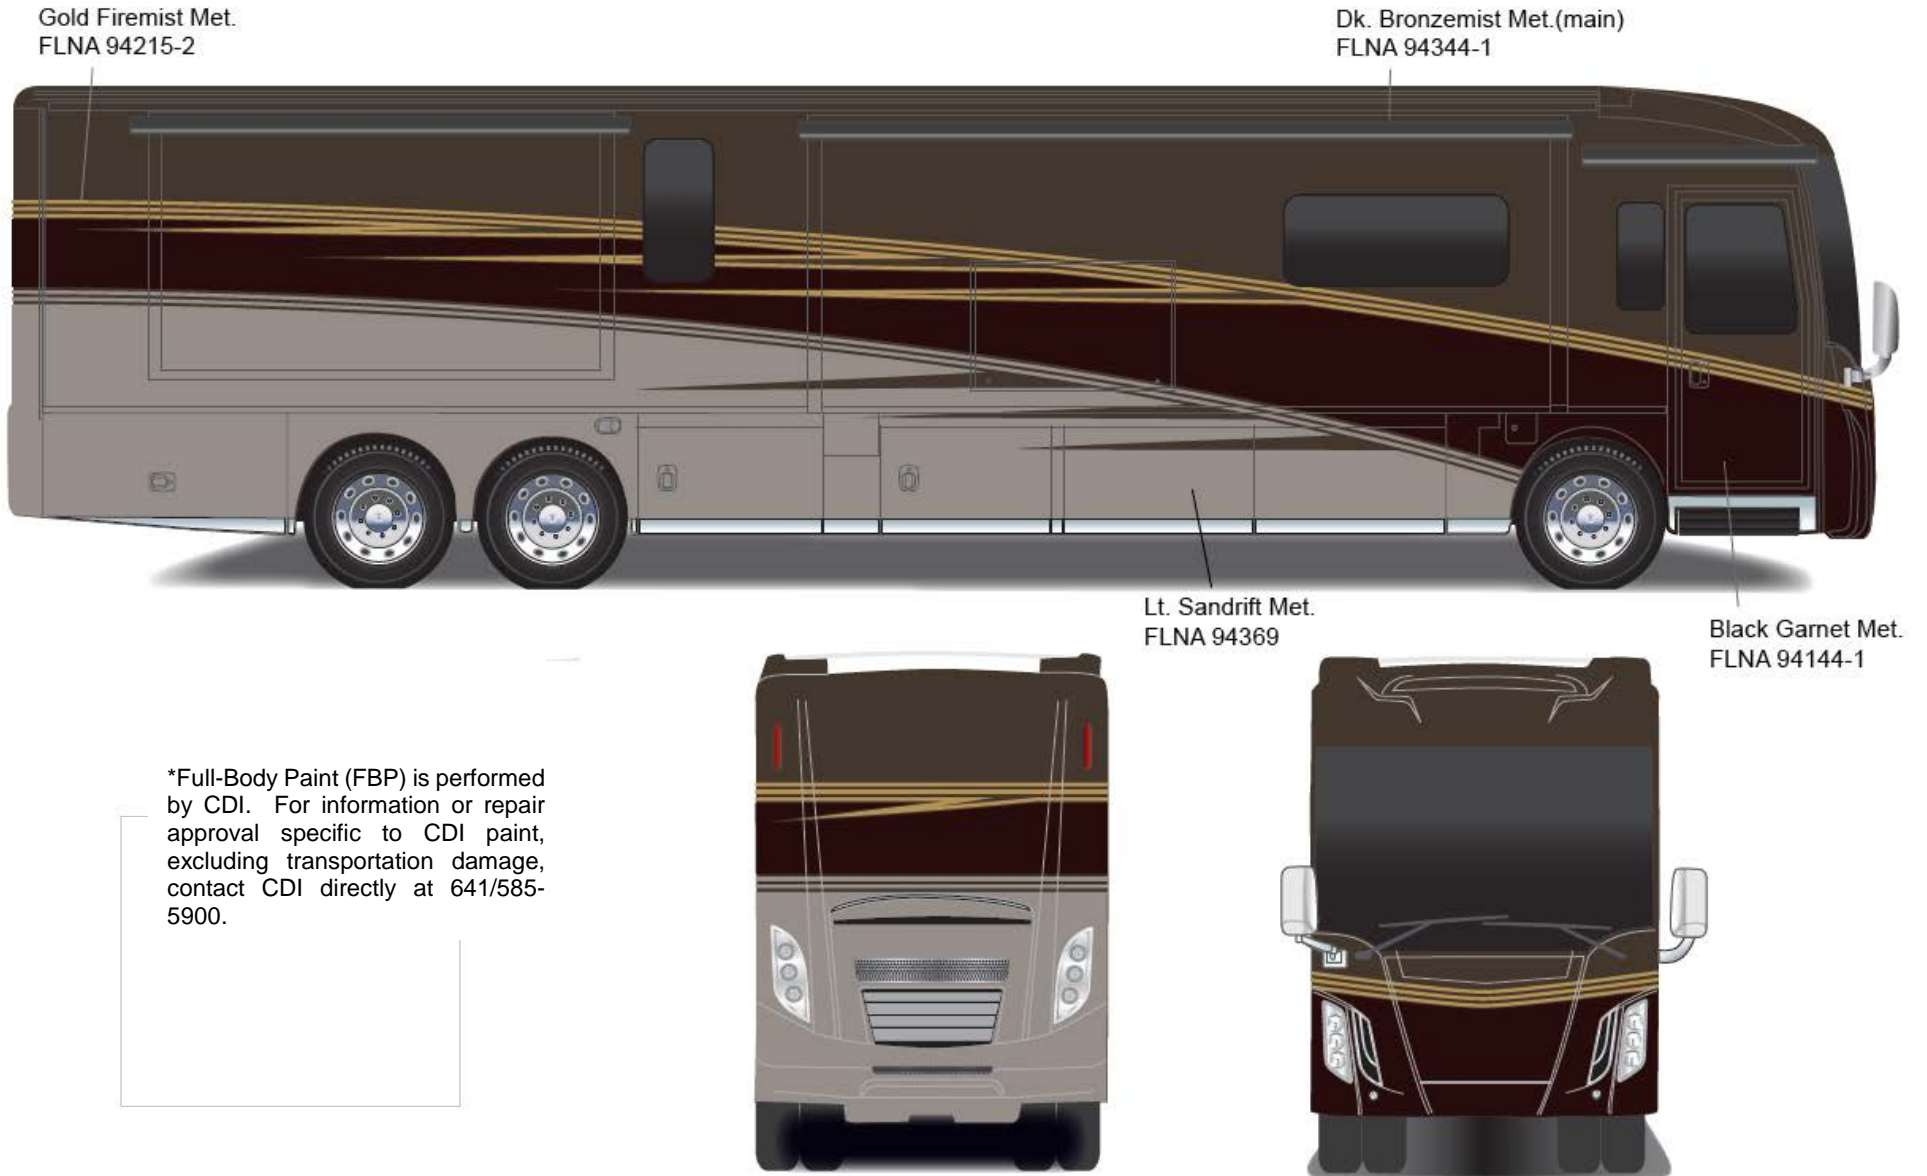

Tour - Full Body Paint Option Code 95J/Garnet

Painted by CDI*

*Full-Body Paint (FBP) is performed by CDI. For information or repair approval specific to CDI paint, excluding transportation damage, contact CDI directly at 641/585-5900.