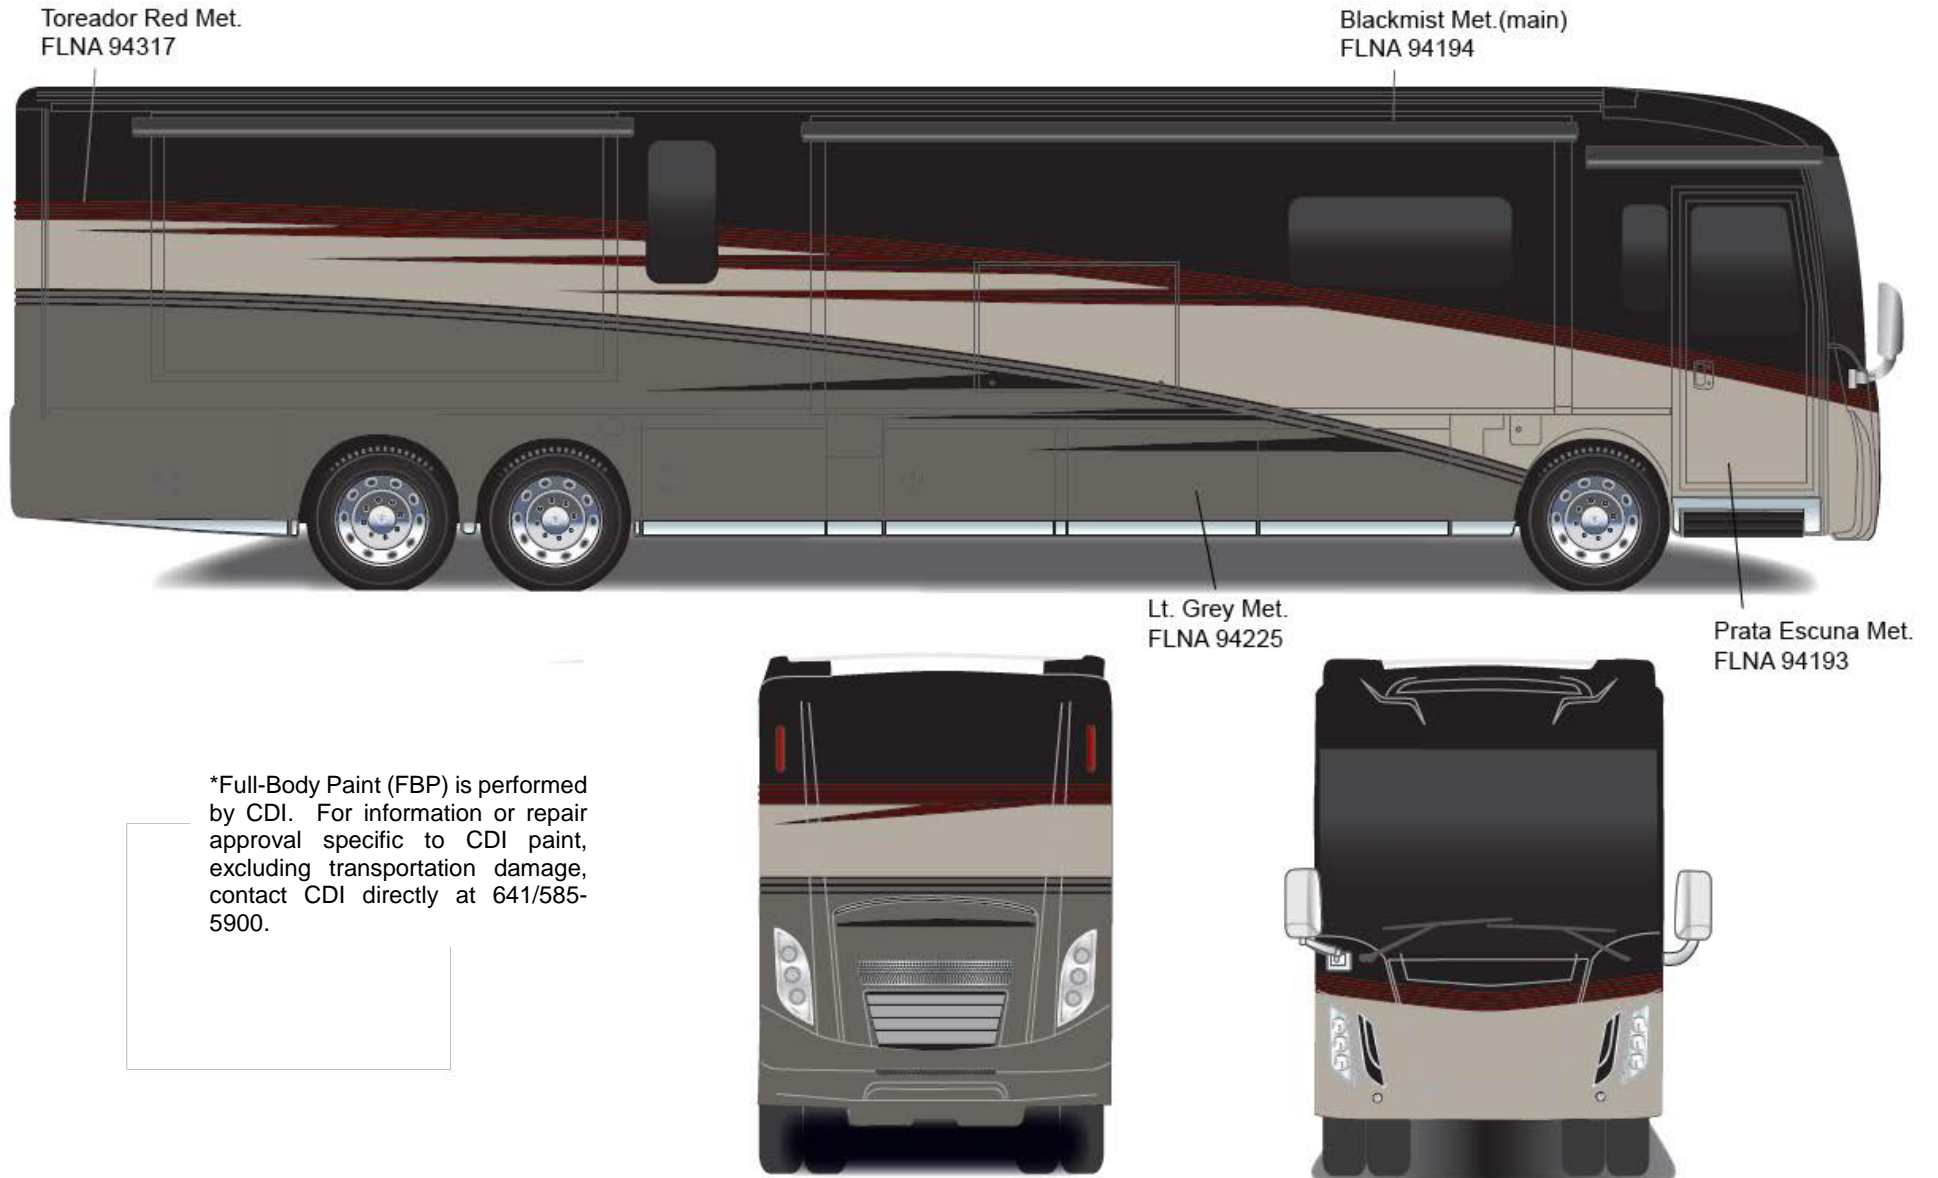

Tour - Full Body Paint Option Code 95K/Crimson

Painted by CDI*

*Full-Body Paint (FBP) is performed by CDI. For information or repair approval specific to CDI paint, excluding transportation damage, contact CDI directly at 641/585-5900.