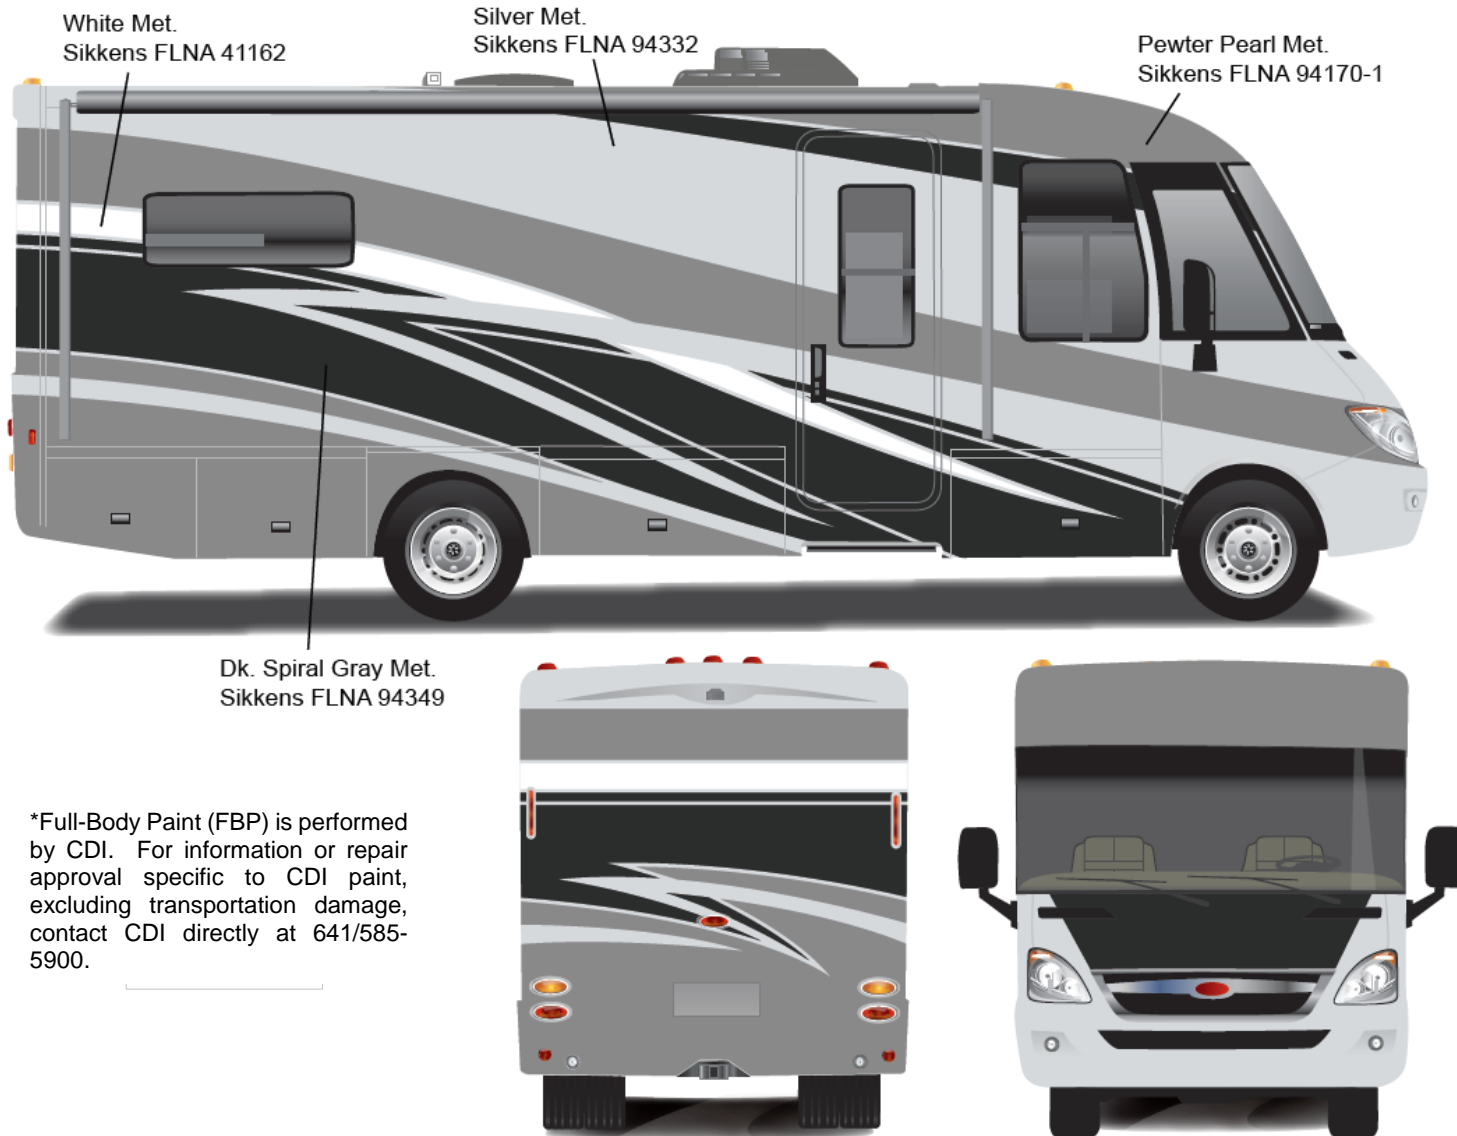

Via - Full Body Paint Option Code 95G/Bay Mist

Painted by CDI*

*Full-Body Paint (FBP) is performed by CDI. For information or repair approval specific to CDI paint, excluding transportation damage, contact CDI directly at 641/585-5900.