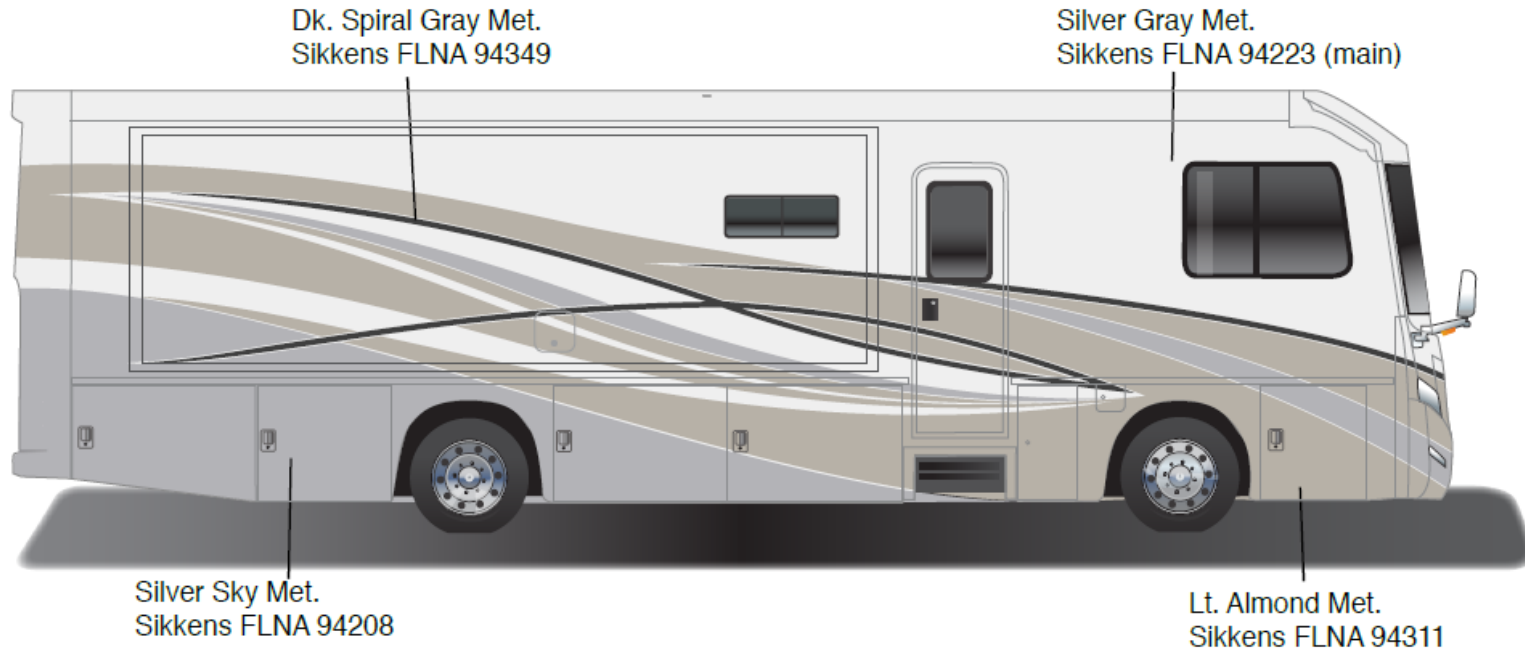

Forza - Full Body Paint Option Code 95J/Silver Sky

Painted by CDI*