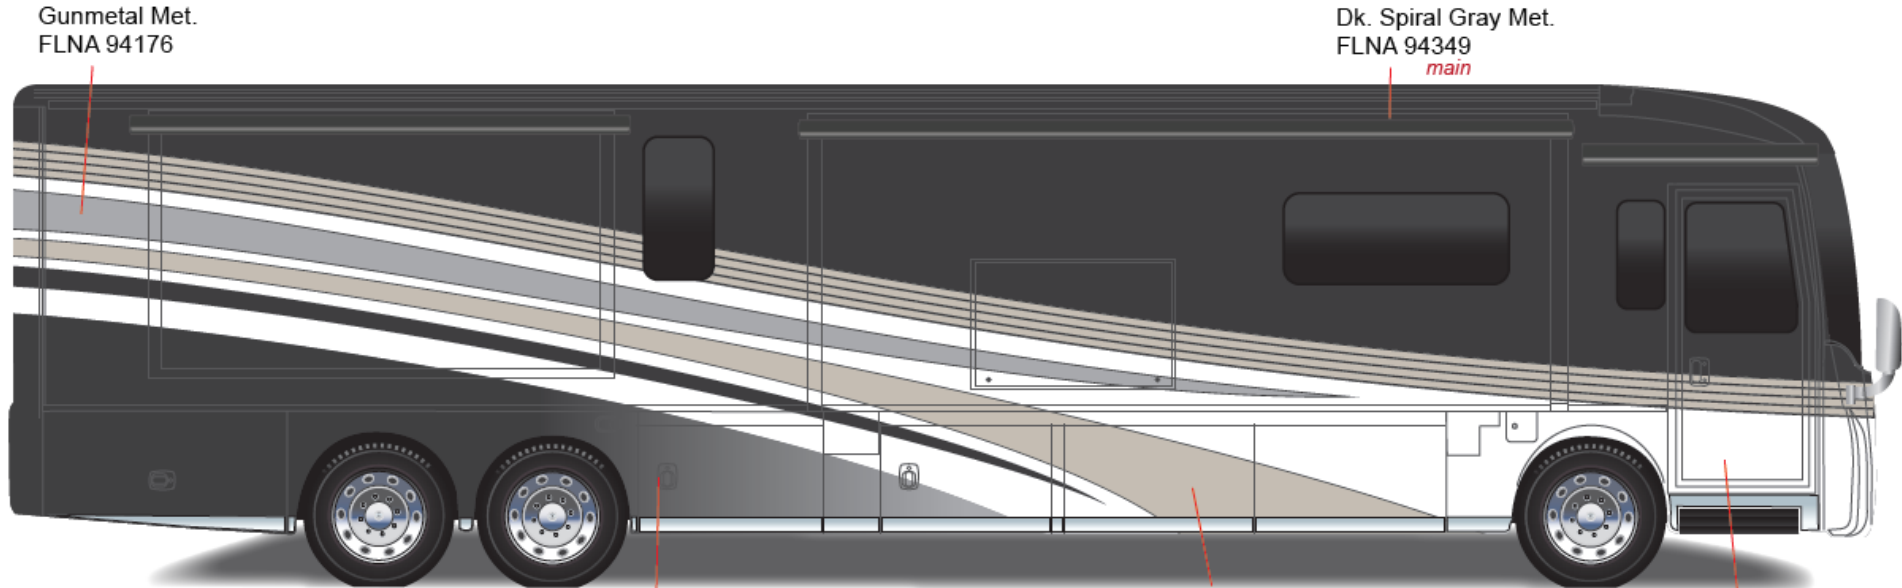

Tour - Full Body Paint Option Code 95C/Dark Spiral Gray

Painted by CDI*