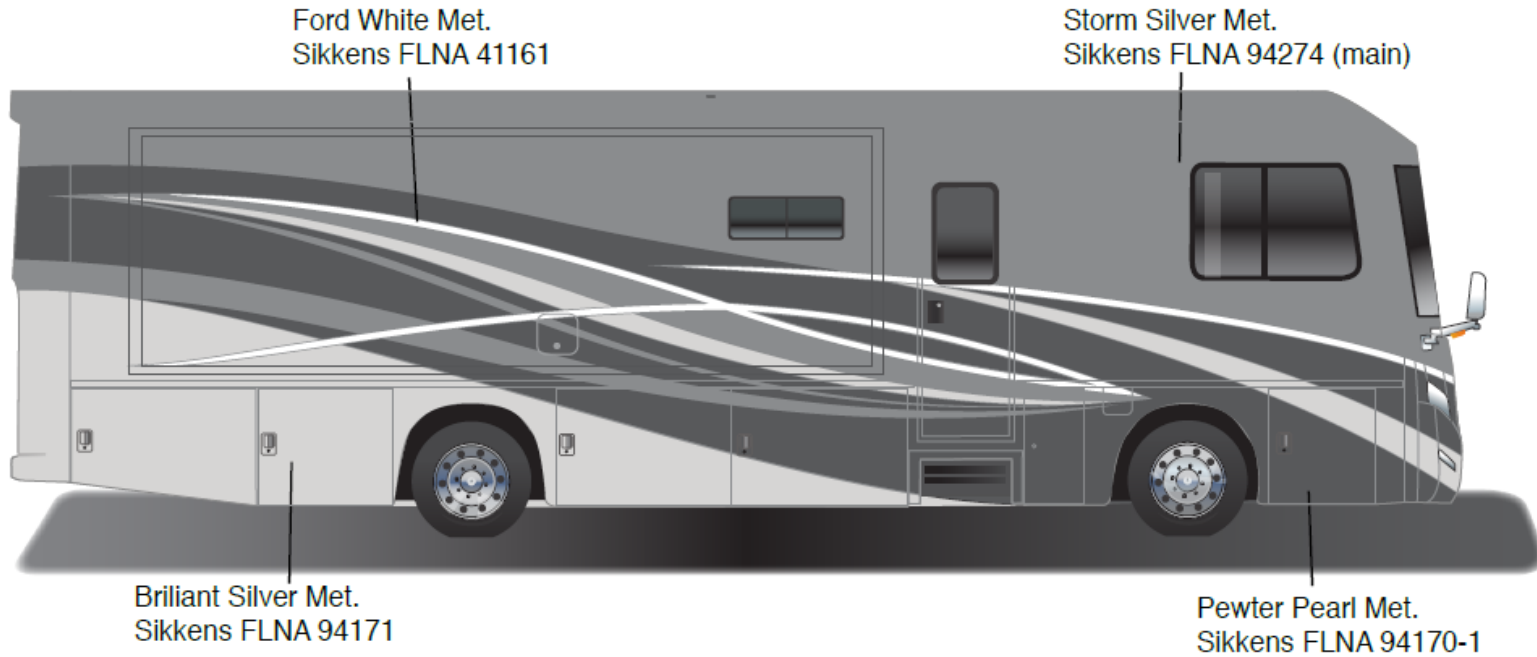

Forza - Full Body Paint Option Code 95H/Silver Pearl

Painted by CDI*