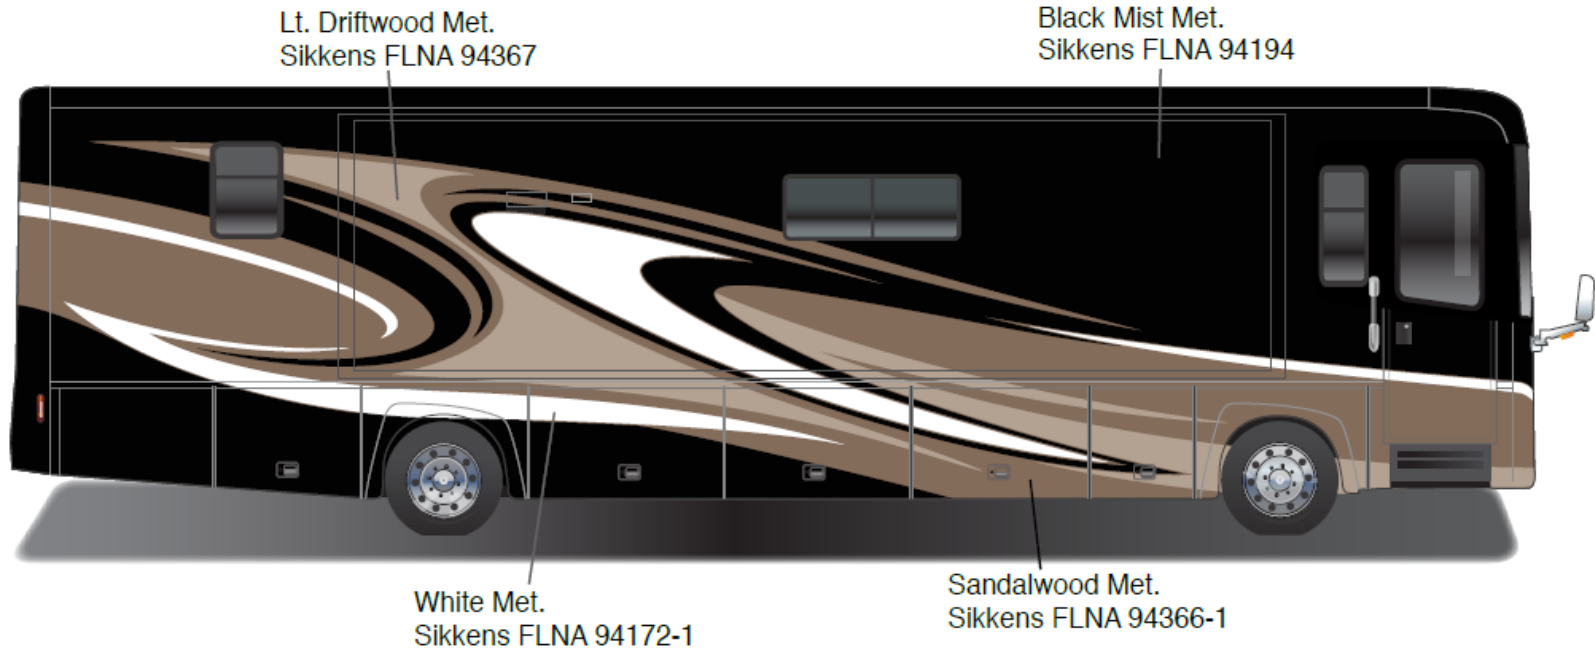

Journey - Full Body Paint Option Code 95C/Beachwood

Painted by CDI*