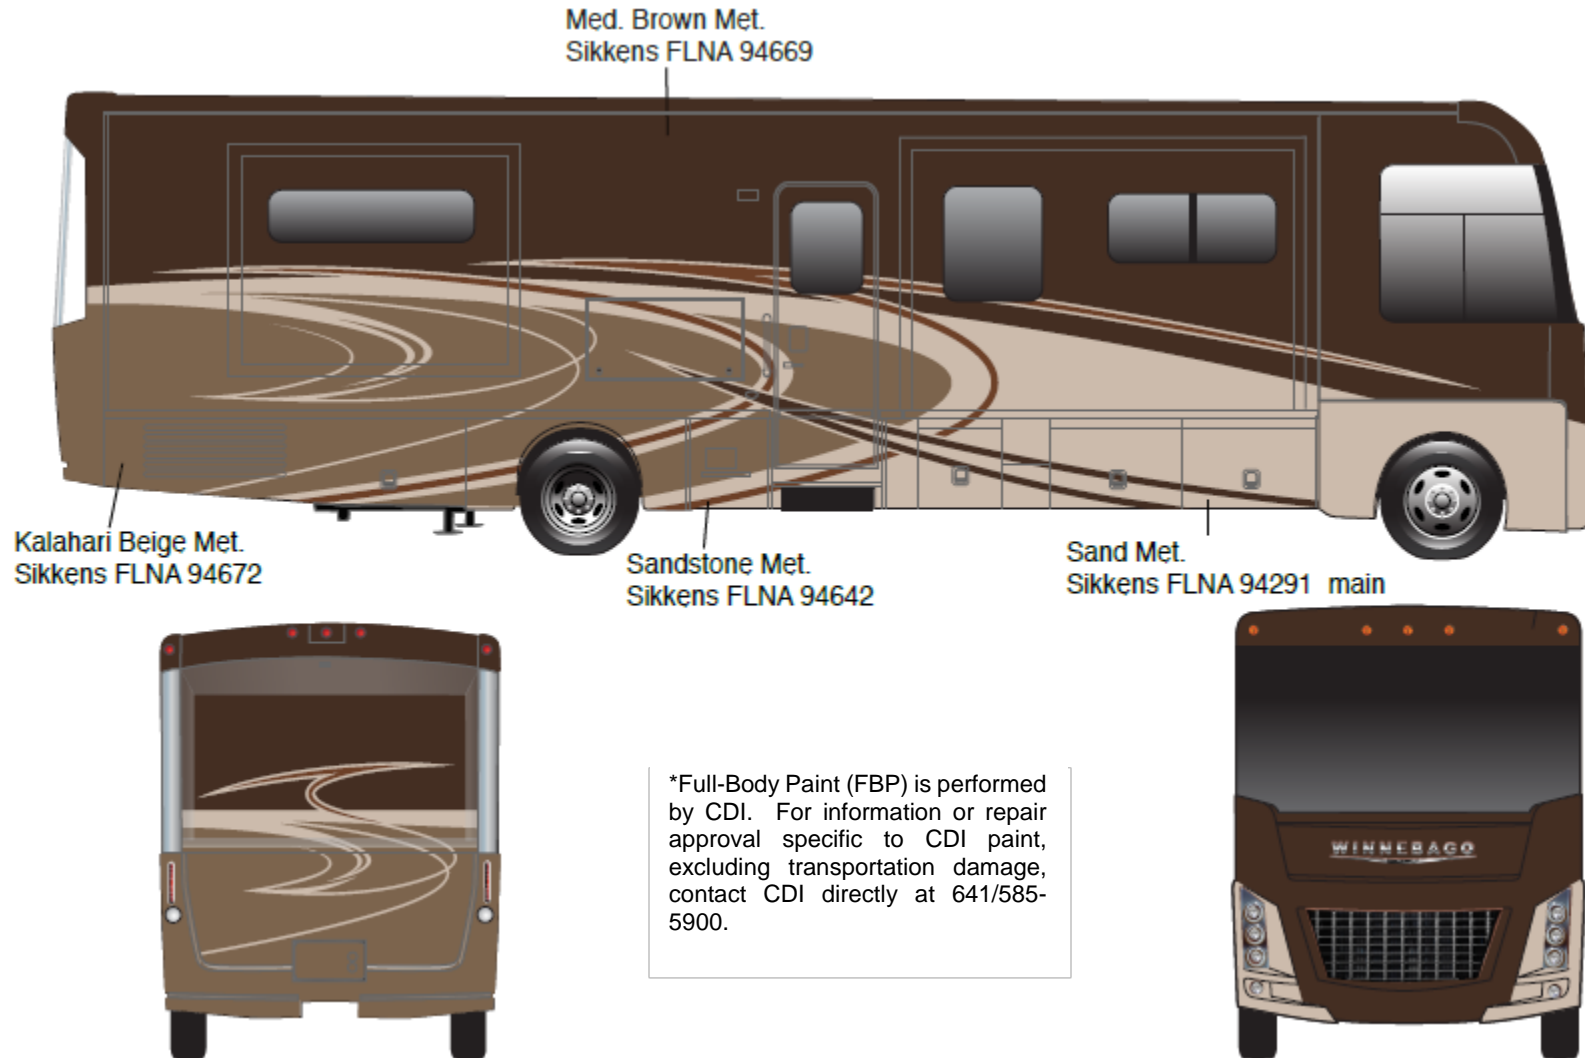

Adventurer - Full Body Paint Option Code 95H/Sandstone

Painted by CDI*