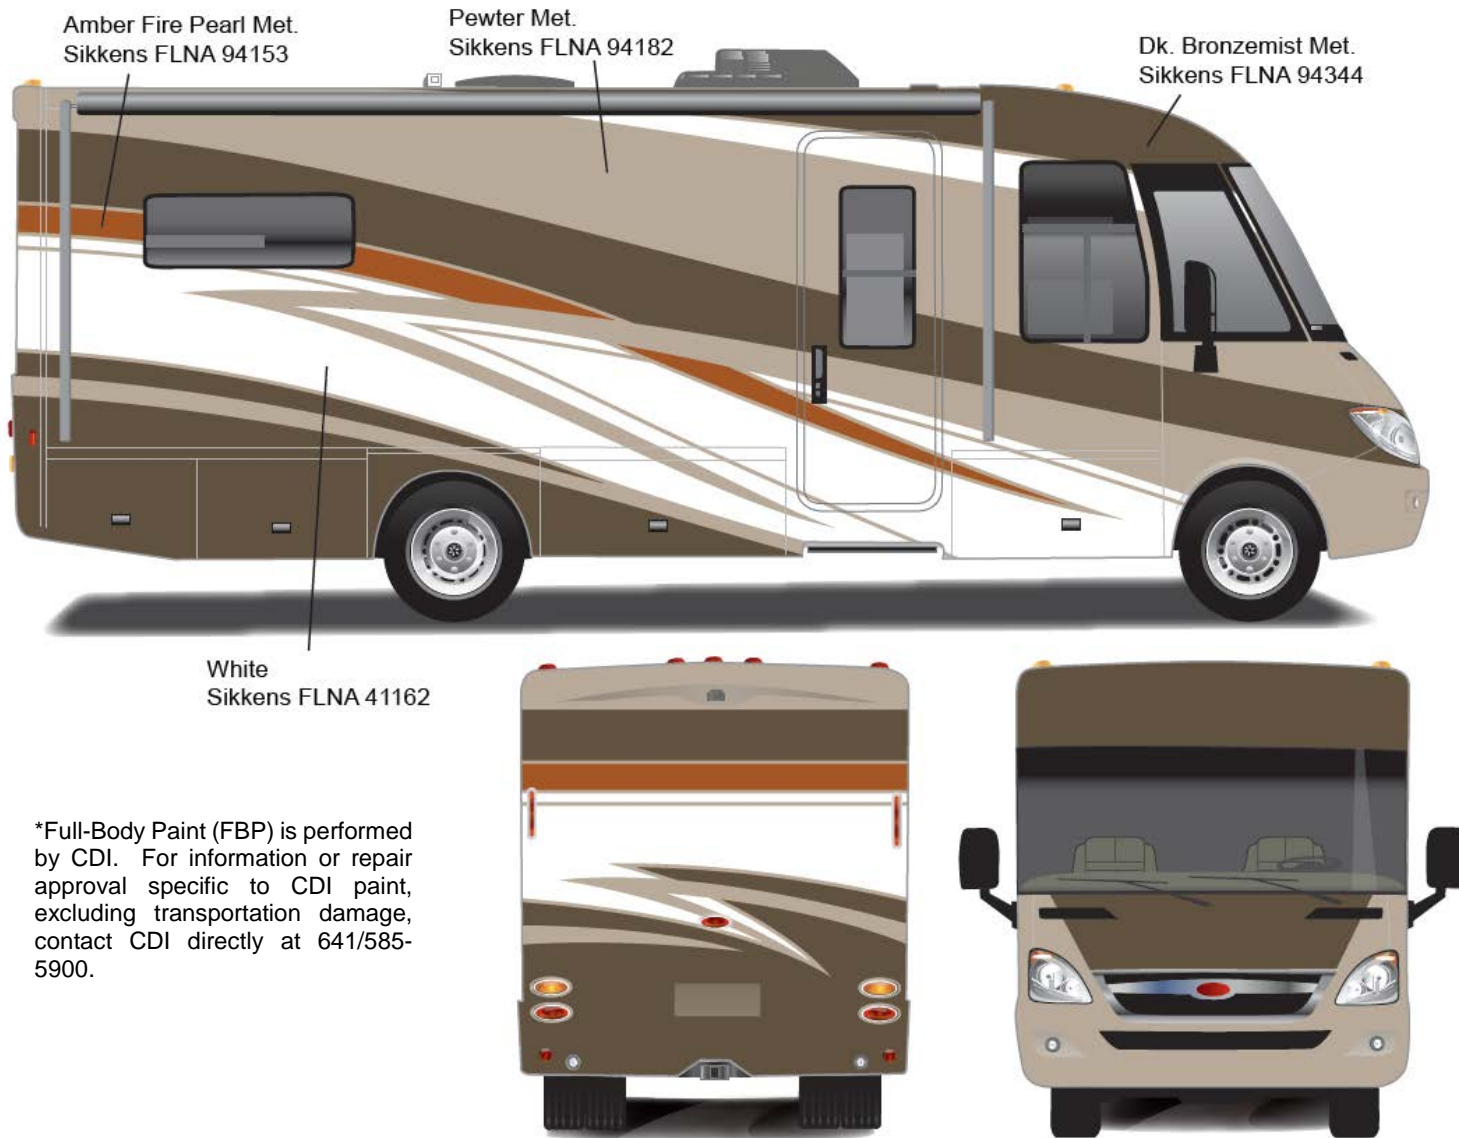

Via - Full Body Paint Option Code 95F/Pumpkin Spice

Painted by CDI*

*Full-Body Paint (FBP) is performed by CDI. For information or repair approval specific to CDI paint, excluding transportation damage, contact CDI directly at 641/585-5900.