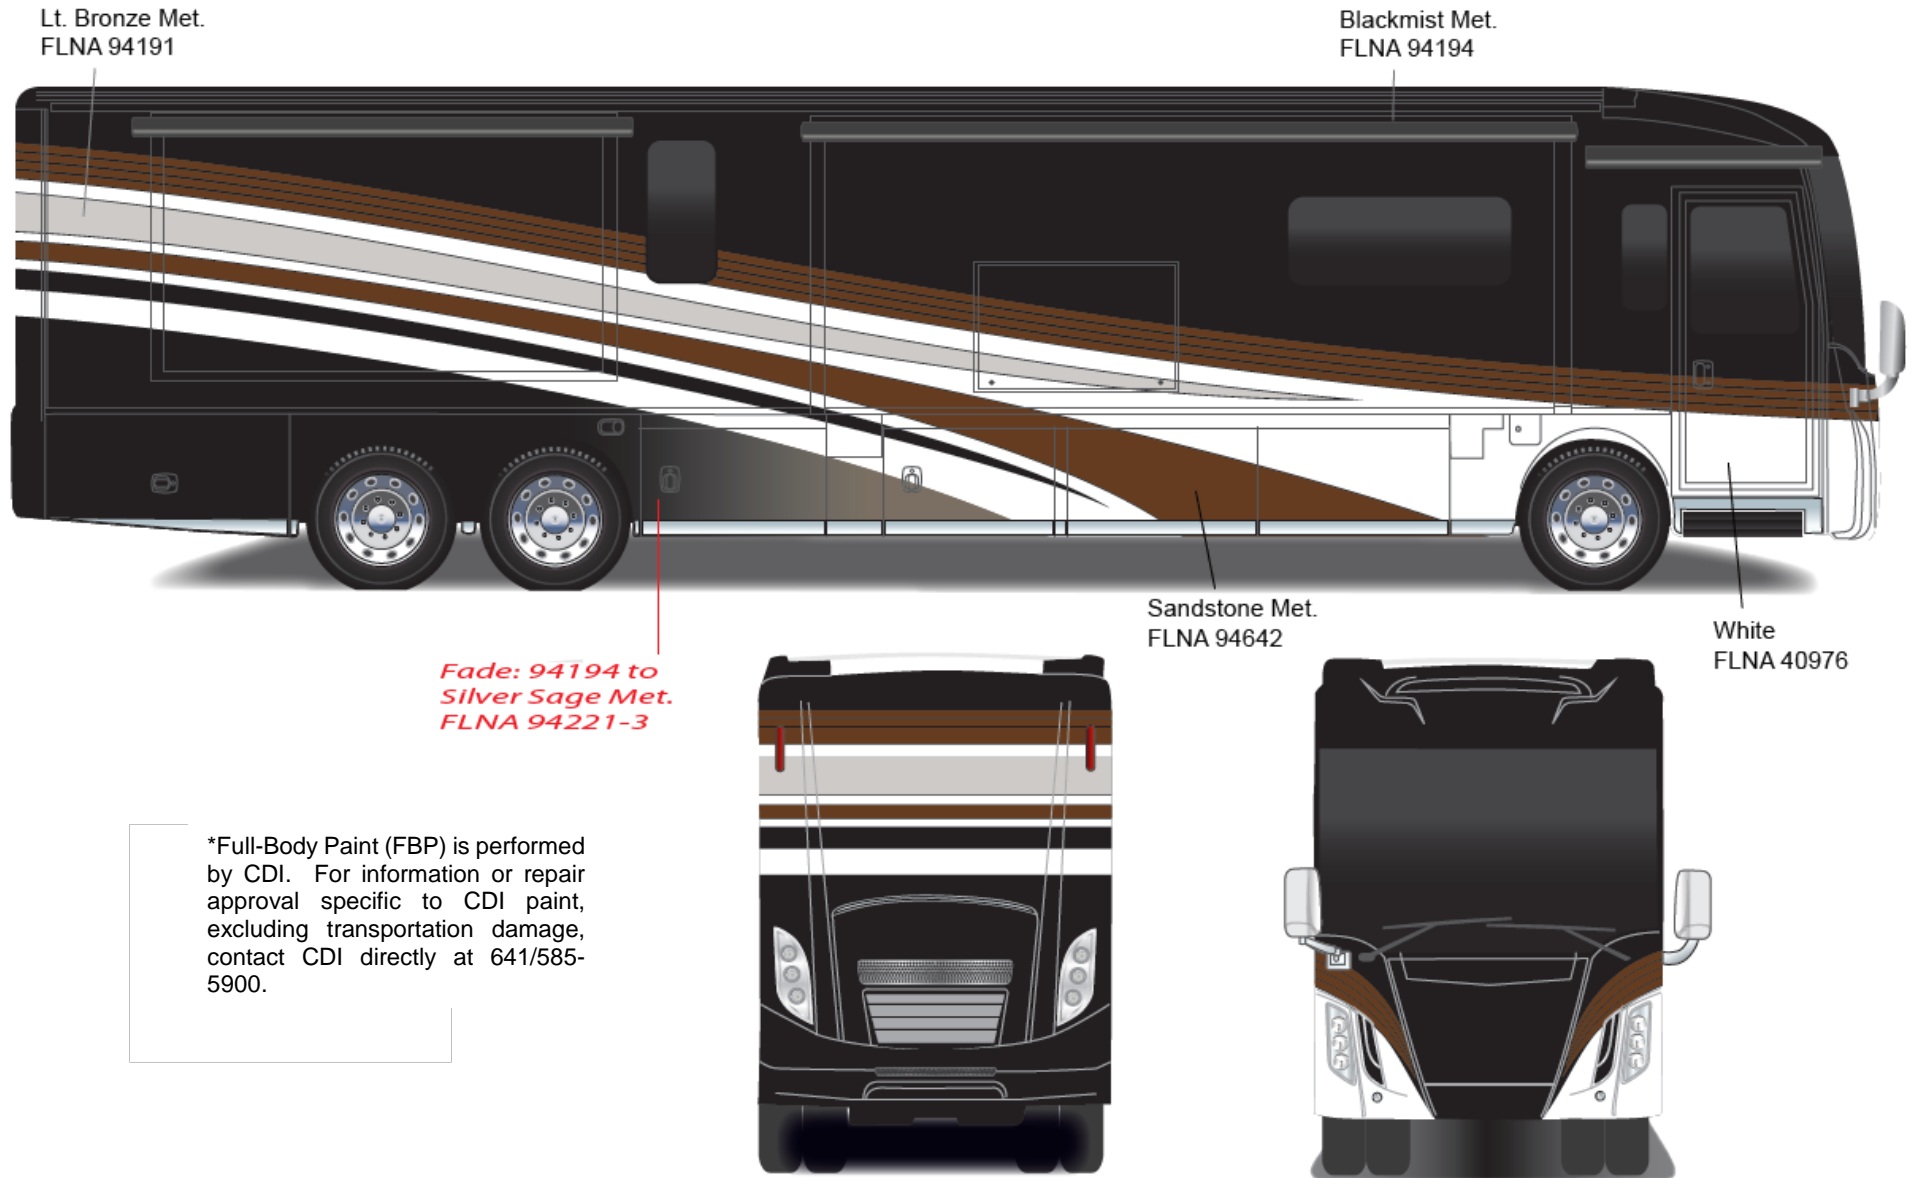

Tour - Full Body Paint Option Code 95G/Autumn Frost

Painted by CDI*

*Fade: 94194 to
Silver Sage Met.
FLNA 94221-3*

*Full-Body Paint (FBP) is performed by CDI. For information or repair approval specific to CDI paint, excluding transportation damage, contact CDI directly at 641/585-5900.