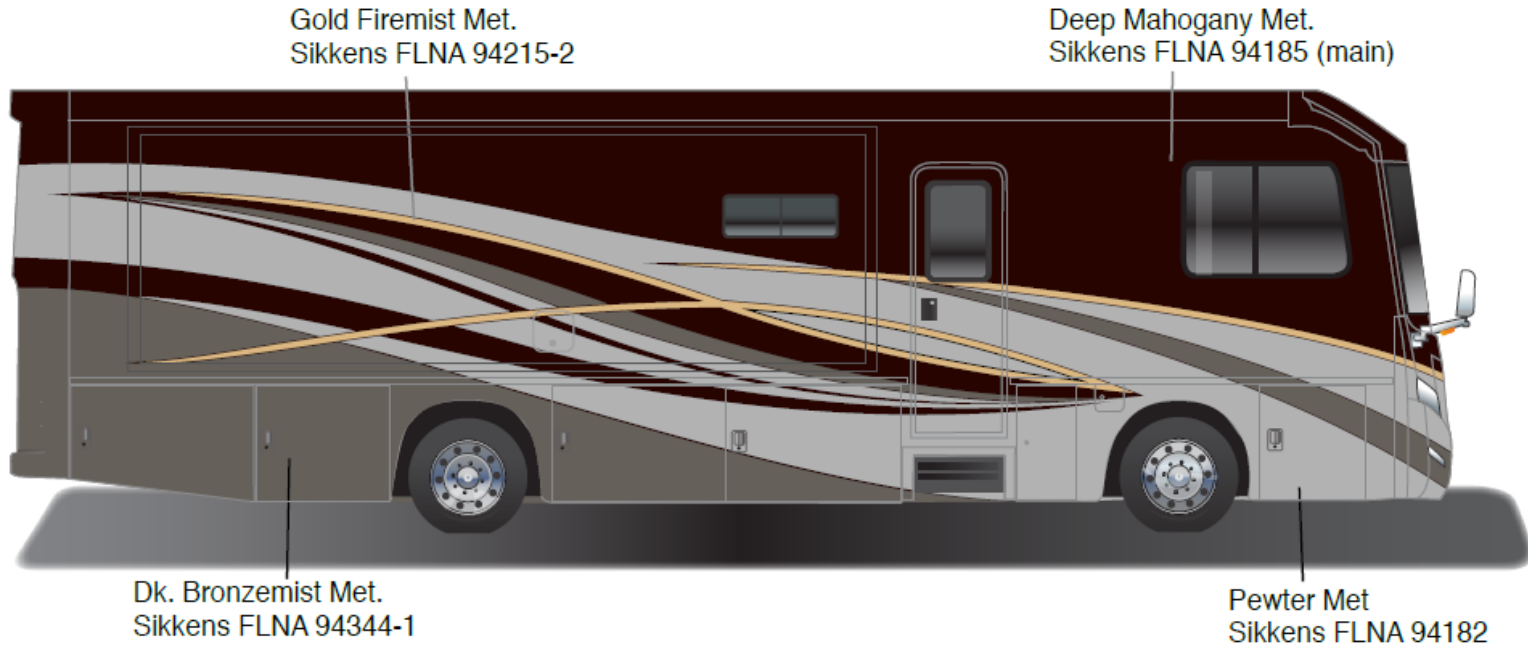

Forza - Full Body Paint Option Code 95F/Mahogany

Painted by CDI*