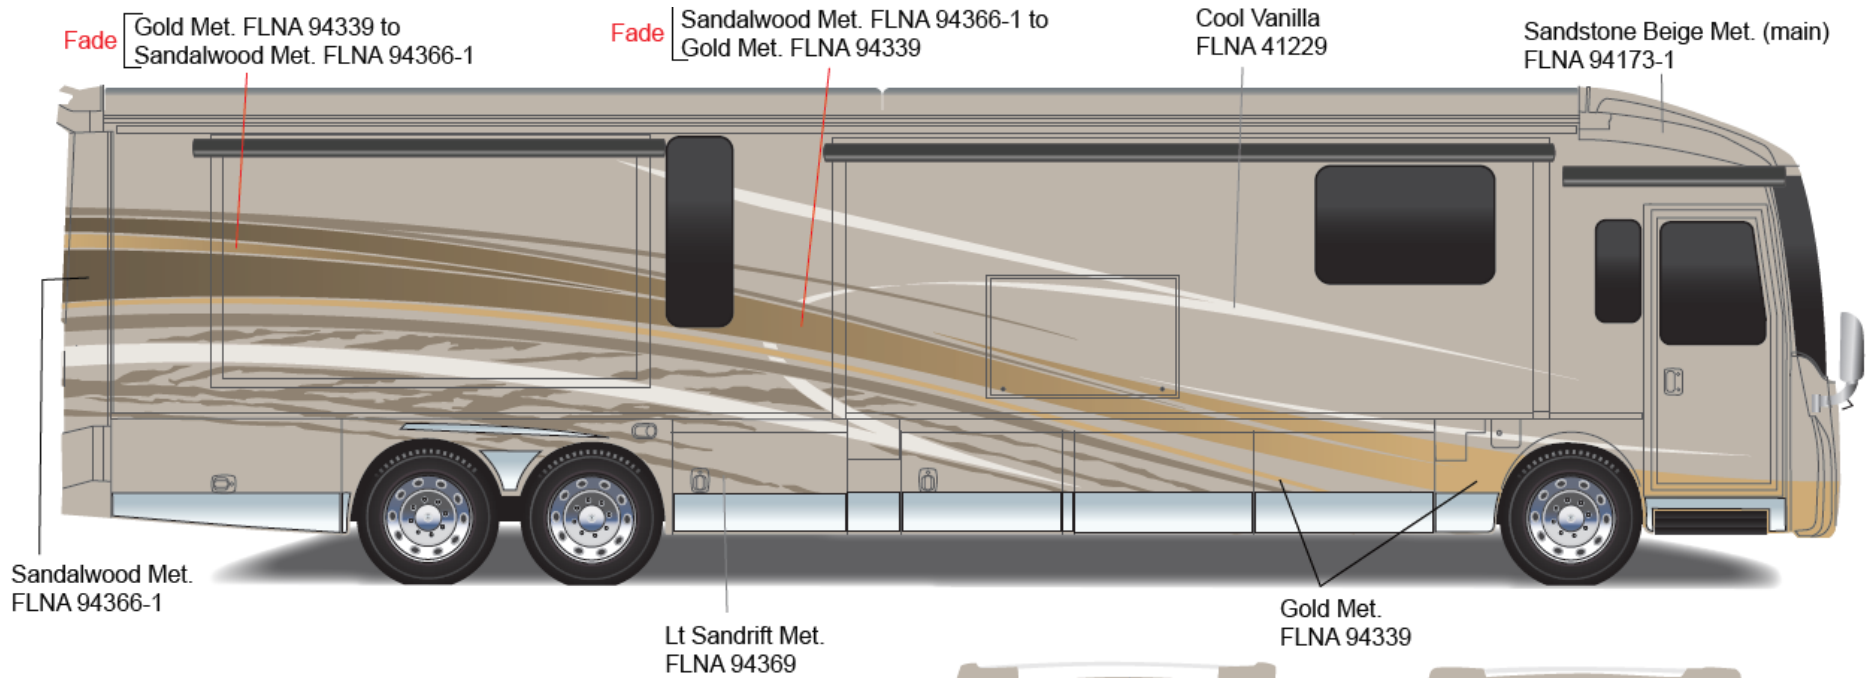

Grand Tour - Full Body Paint Option Code 95J/Sandstone

Painted by CDI*

*Full-Body Paint (FBP) is performed by CDI. For information or repair approval specific to CDI paint, excluding transportation damage, contact CDI directly at 641/585-5900.