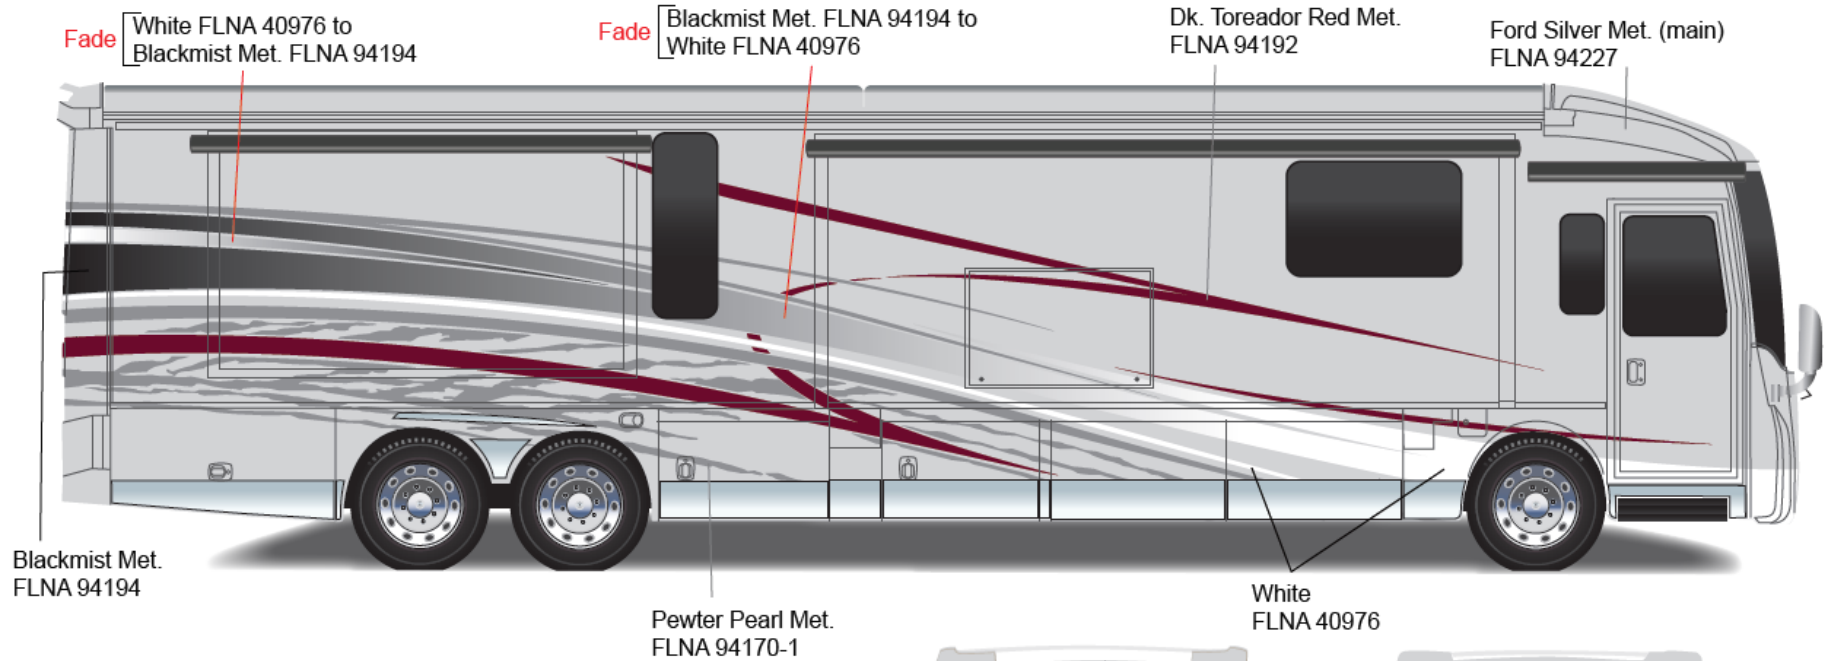

Grand Tour - Full Body Paint Option Code 95K/Bordeaux

Painted by CDI*

*Full-Body Paint (FBP) is performed by CDI. For information or repair approval specific to CDI paint, excluding transportation damage, contact CDI directly at 641/585-5900.