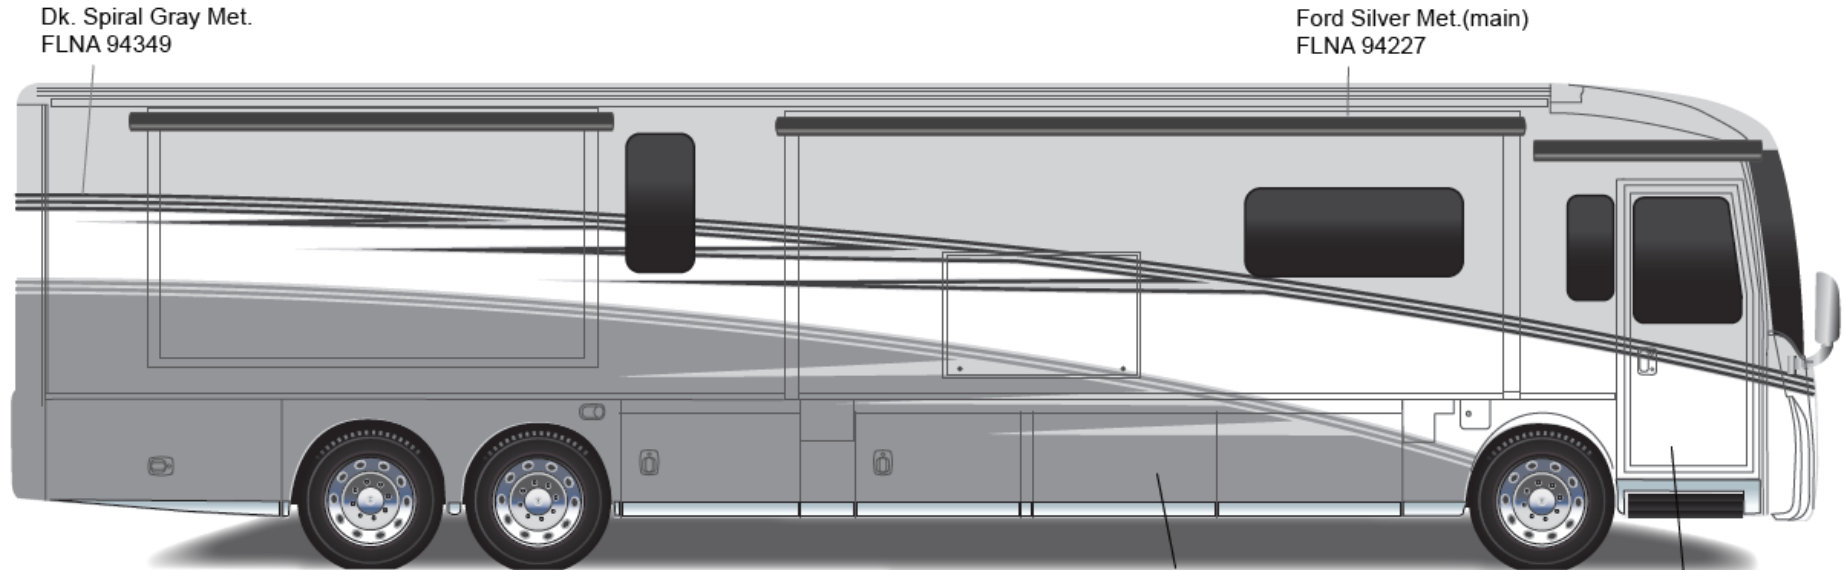

Tour - Full Body Paint Option Code 95H/Silver Birch

Painted by CDI*