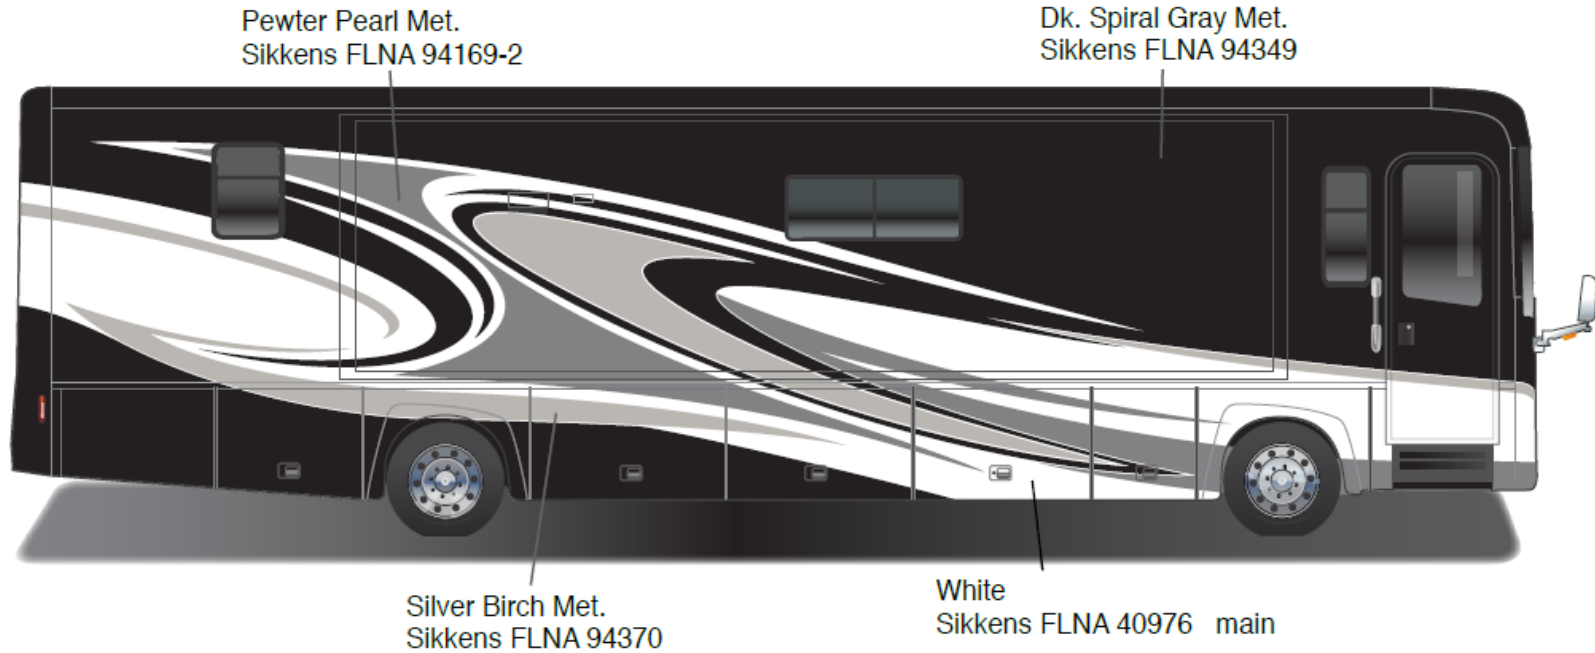

Journey - Full Body Paint Option Code 95F/Spiral Gray

Painted by CDI*