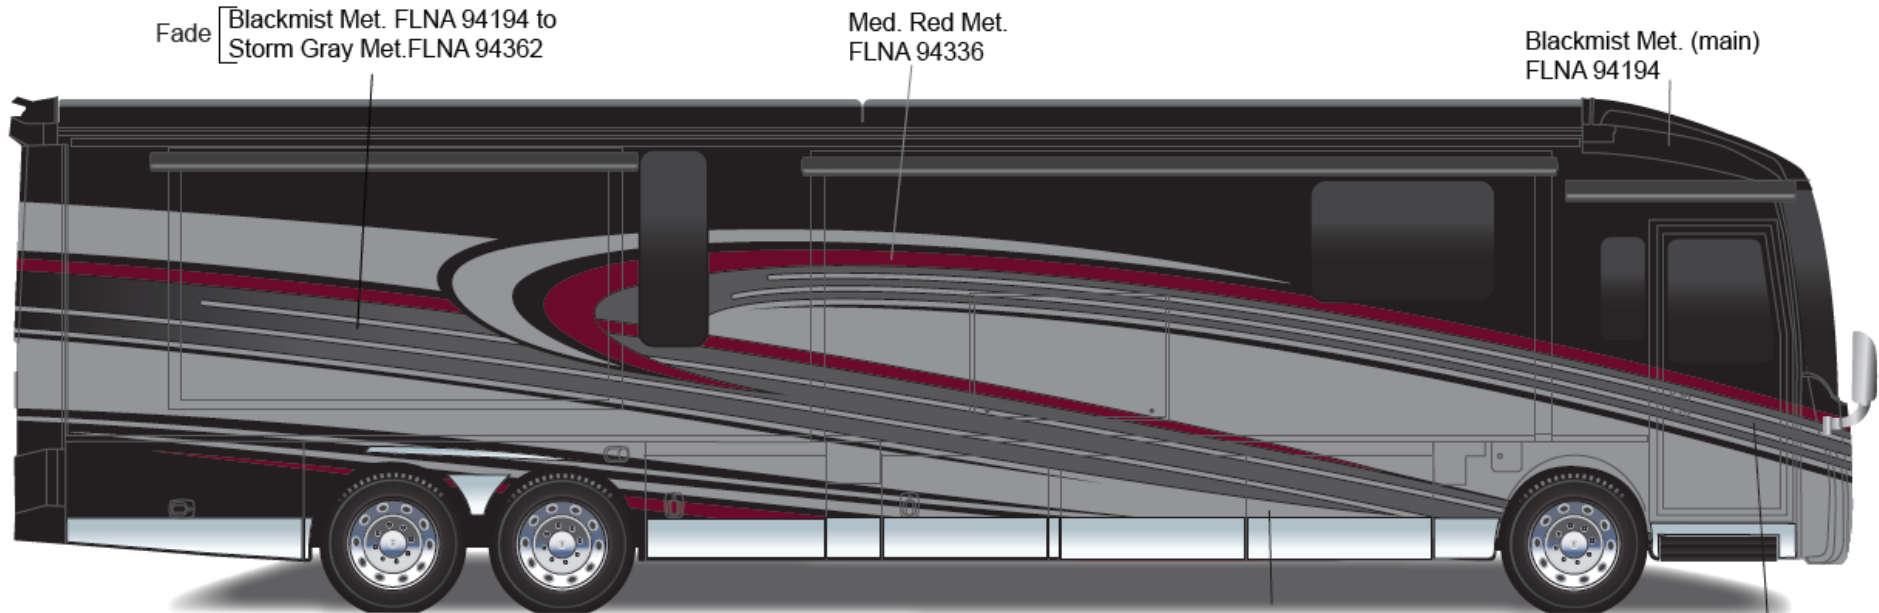

Grand Tour - Full Body Paint Option Code 95F/Merlot

Painted by CDI*