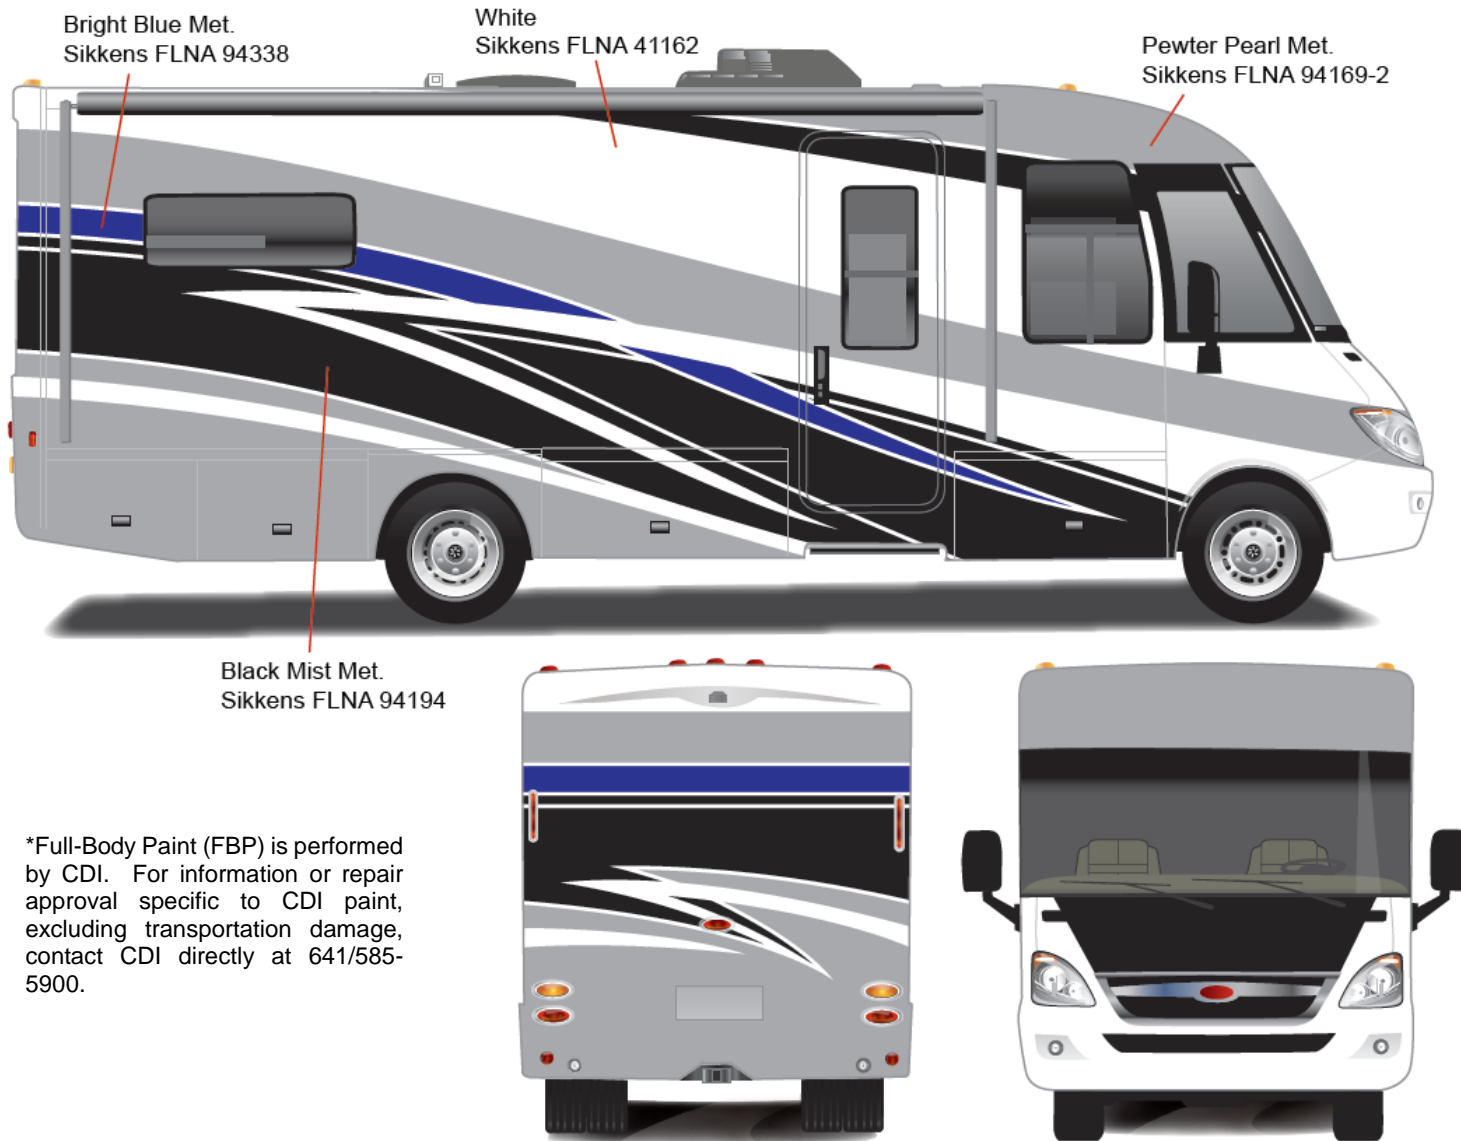

## *Adventurer - Full Body Paint Option Code 95C/Pewter Pearl*

Painted by CDI\*