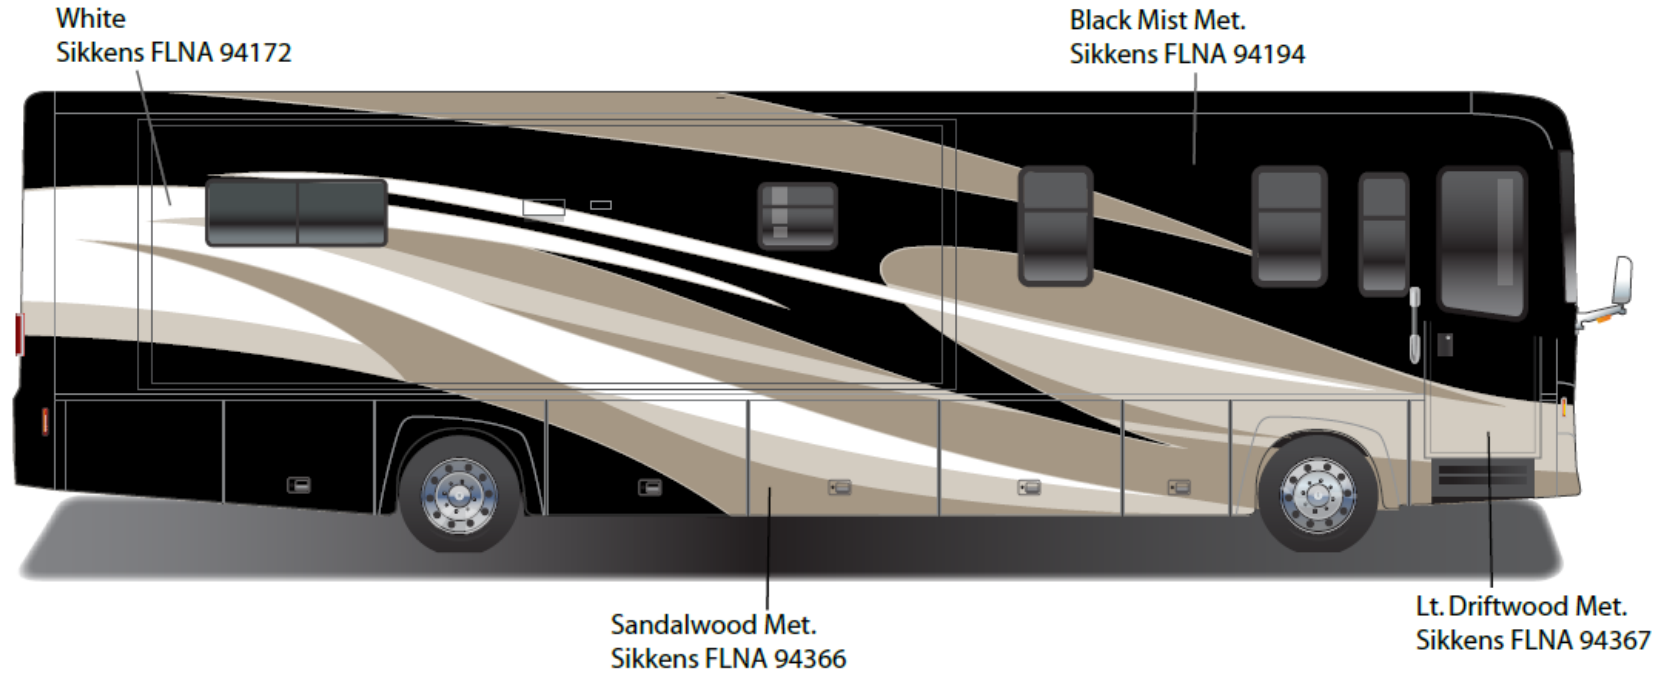

Journey - Full Body Paint Option Code 27A/Light Sandalwood

Painted by CDI*