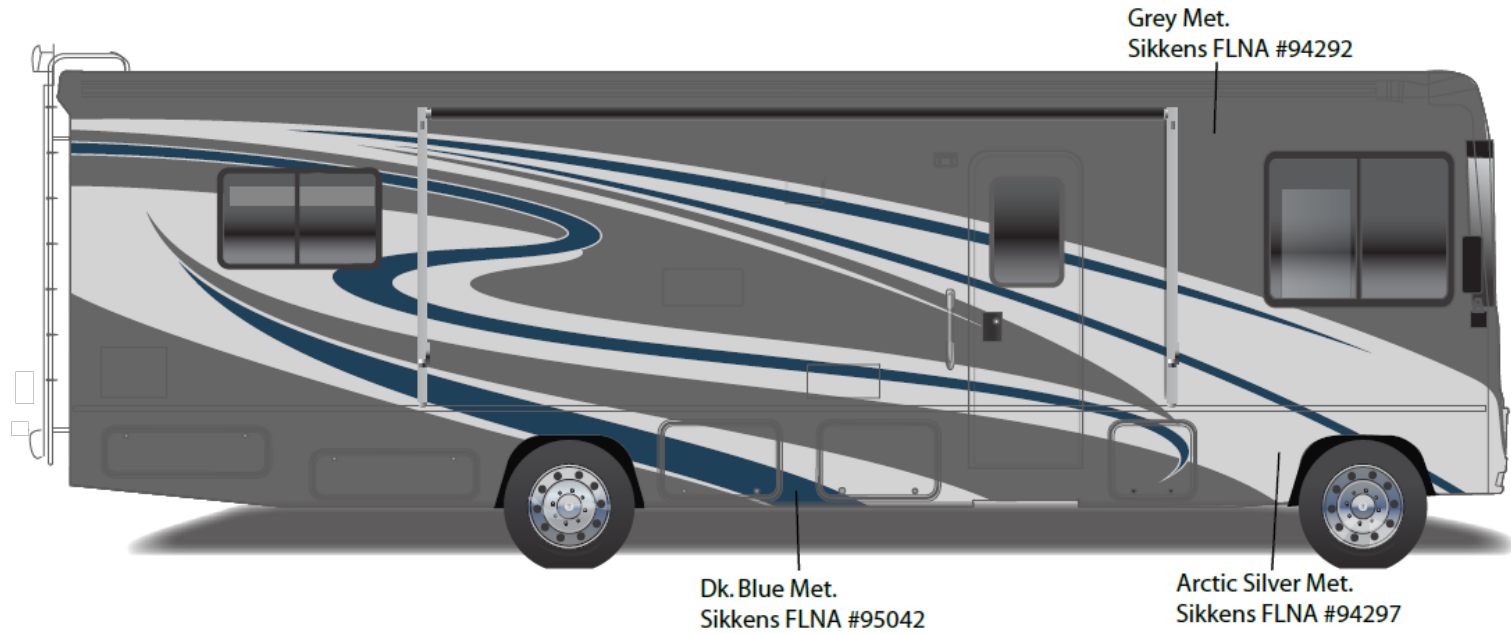

Vista - Full Body Paint Option Code 92A/Arctic Silver

Painted by CDI*