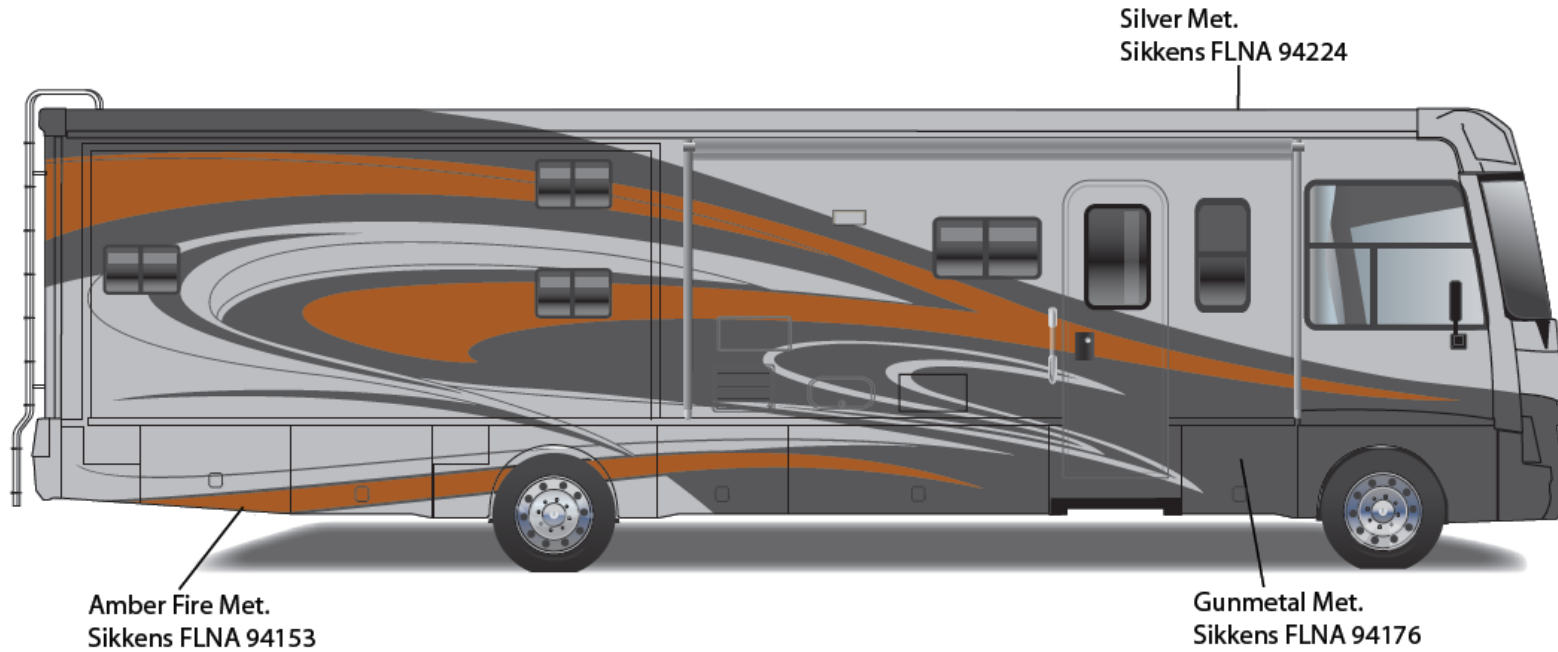

Sightseer - Full Body Paint Option Code 24C/Hot Iron

Painted by CDI*