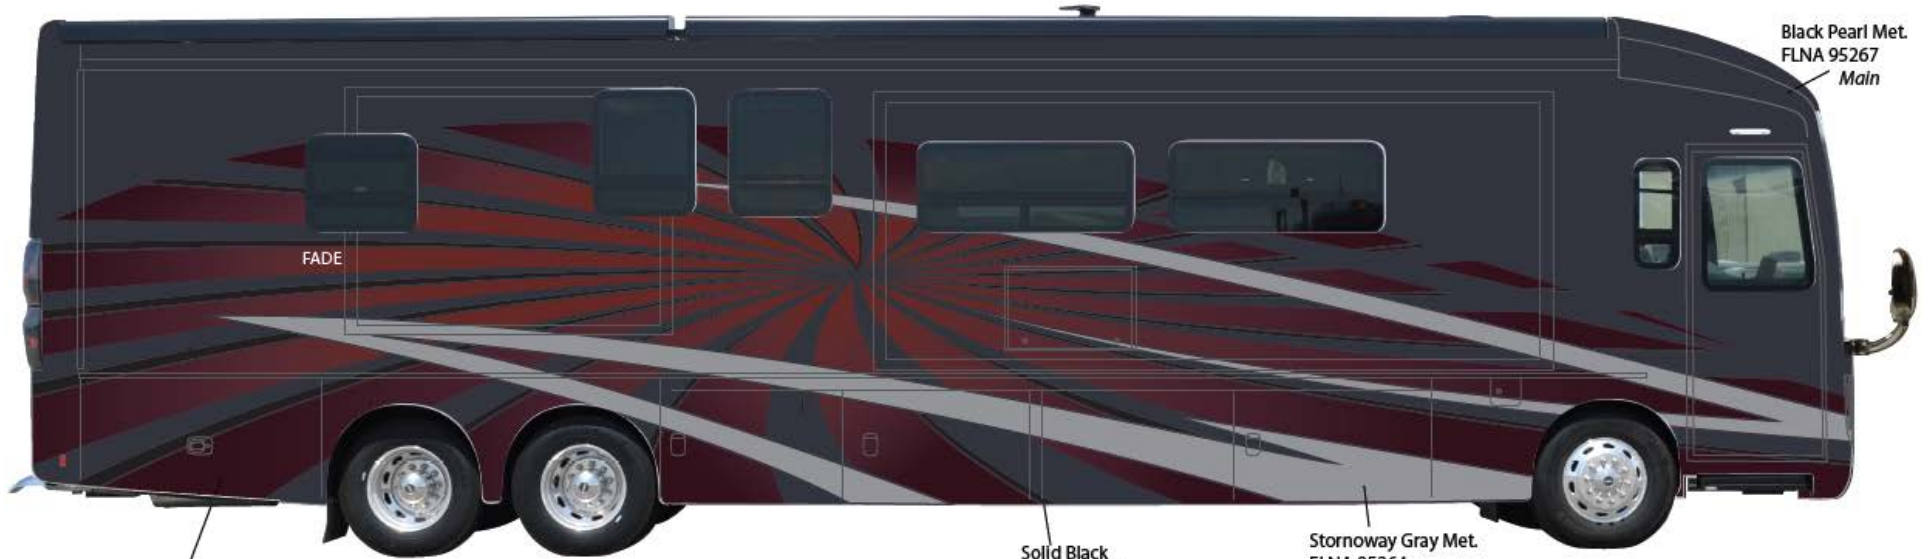

# Grand Tour - Full Body Paint Option Code 27A/Solar Winds

Painted by CDI\*

*Fade:* Columbitschwartz Pearl Met. FLNA 95266 to Ruitibraun Met. FLNA 95265

\*Full-Body Paint (FBP) is performed by CDI. For information or repair approval specific to CDI paint, excluding transportation damage, contact CDI directly at 641/585-5900.