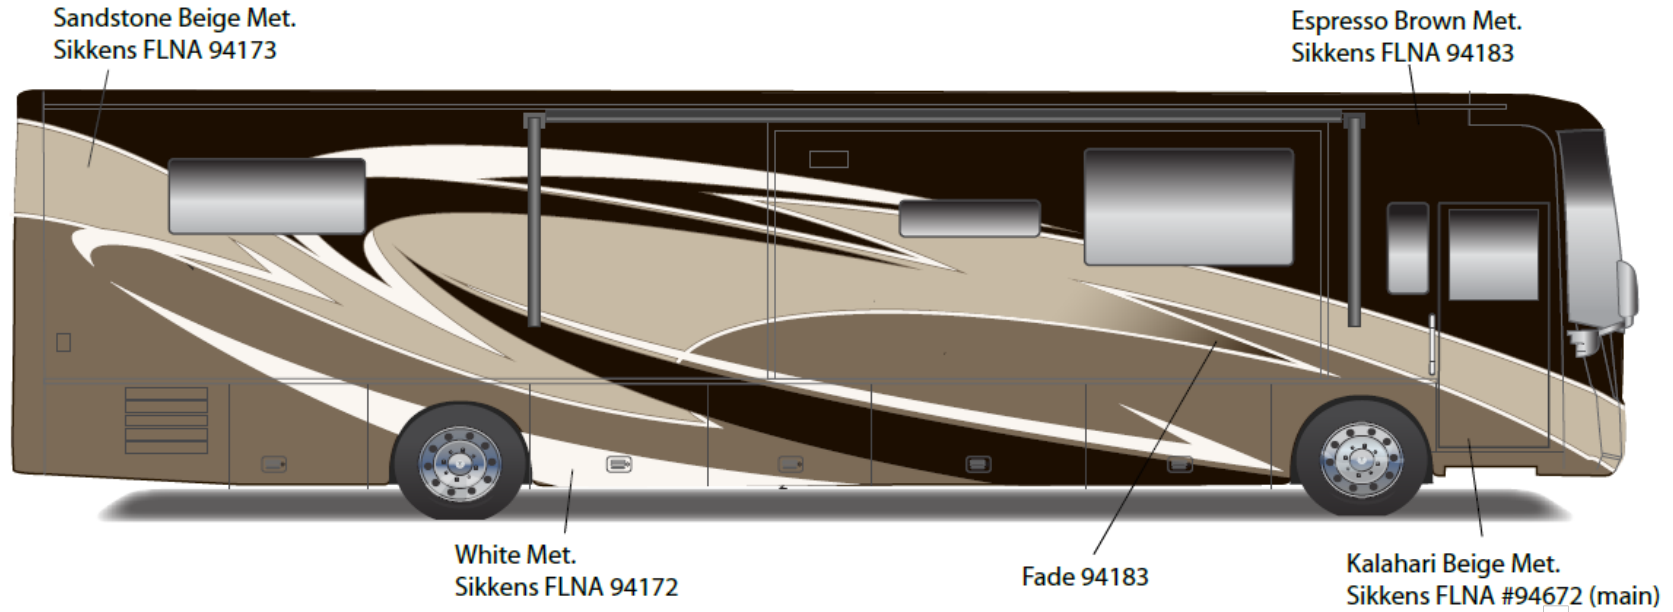

## *Tour - Full Body Paint Option Code 27A/Kalahari*

Painted by CDI\*

\*Full-Body Paint (FBP) is performed by CDI. For information or repair approval specific to CDI paint, excluding transportation damage, contact CDI directly at 641/585-5900.