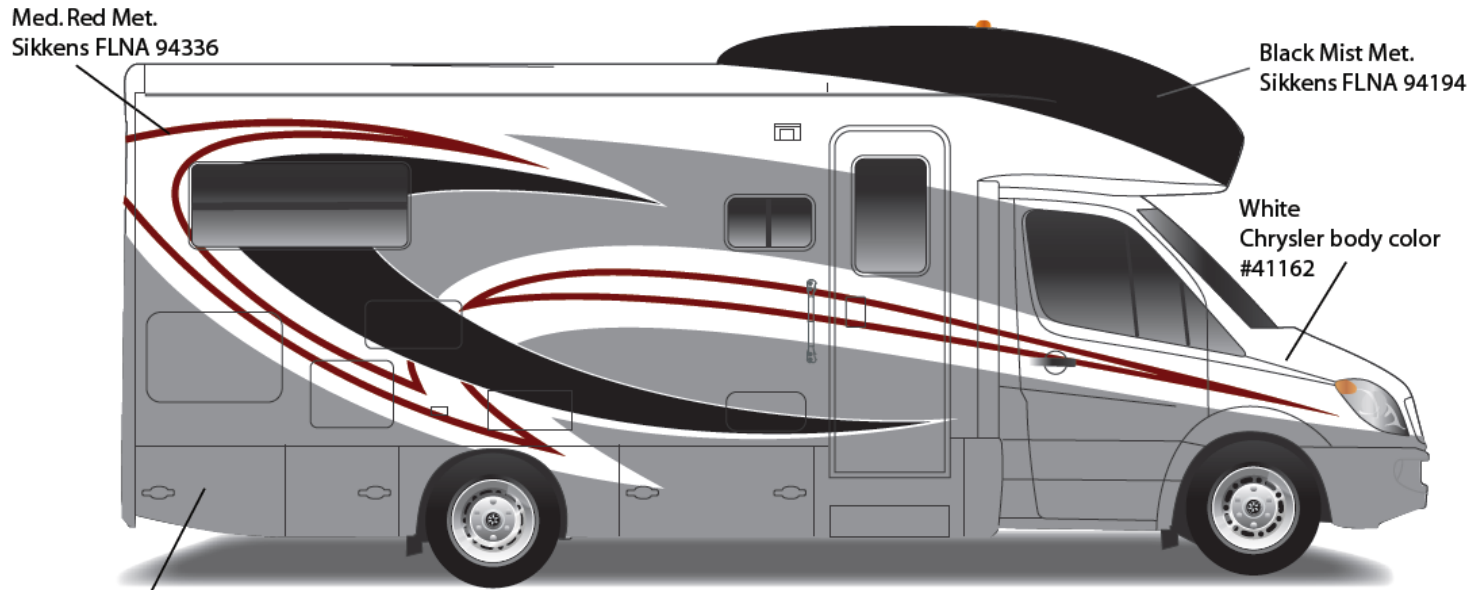

View - Full Body Paint Option Code 27A/Carmine

Painted by CDI*