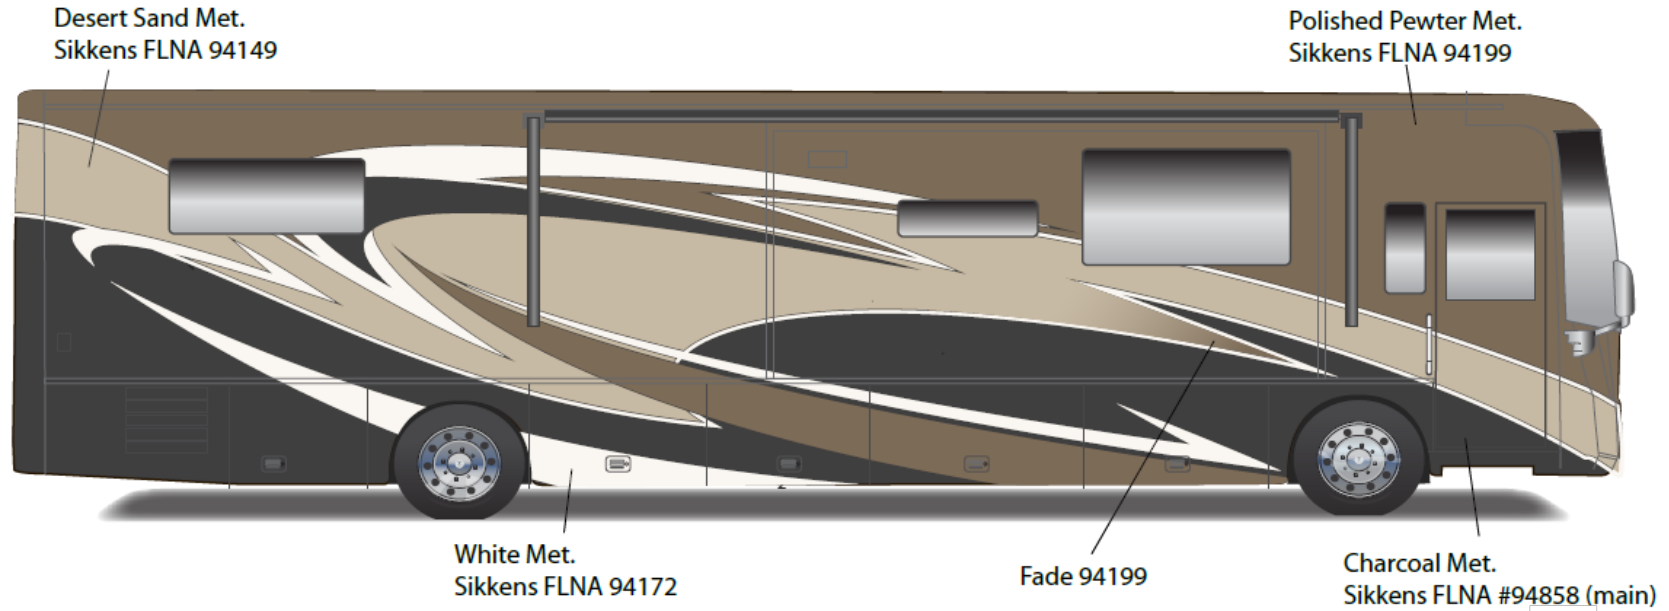

Tour - Full Body Paint Option Code 24C/Polished Pewter

Painted by CDI*