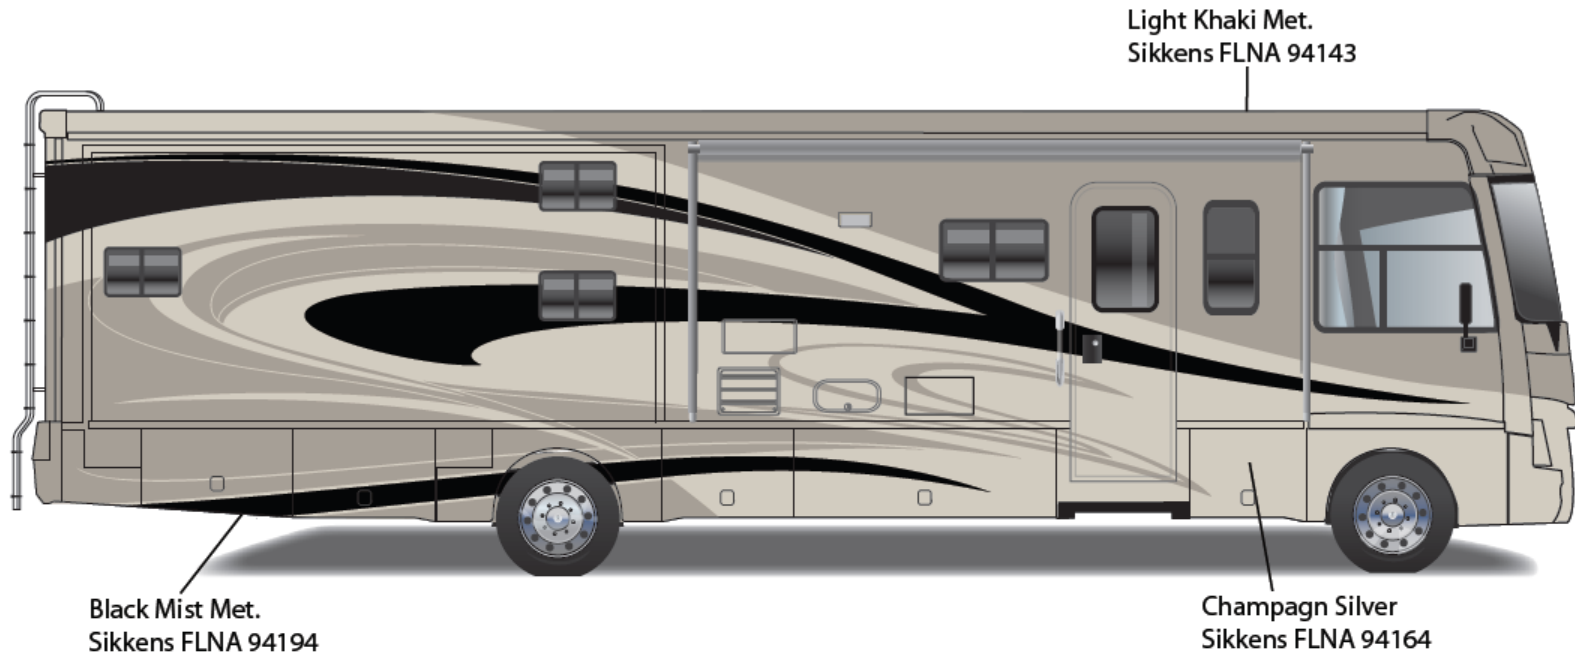

Sightseer - Full Body Paint Option Code 27A/Lt. Khaki

Painted by CDI*