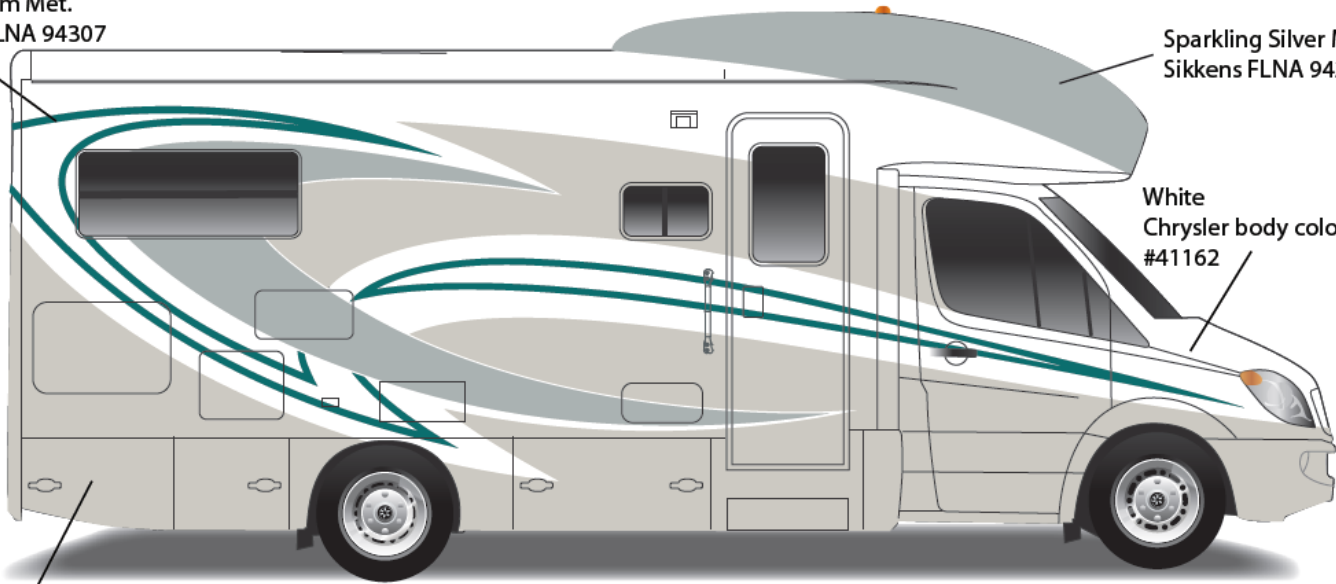

View - Full Body Paint Option Code 24B/Magnesium

Painted by CDI*

Magnesium Met.
Sikkens FLNA 94307

Sparkling Silver Met.
Sikkens FLNA 94287

White
Chrysler body color
#41162

Pearl Silver Met.
Sikkens FLNA 94181

94307

*Full-Body Paint (FBP) is performed by CDI. For information or repair approval specific to CDI paint, excluding transportation damage, contact CDI directly at 641/585-5900.