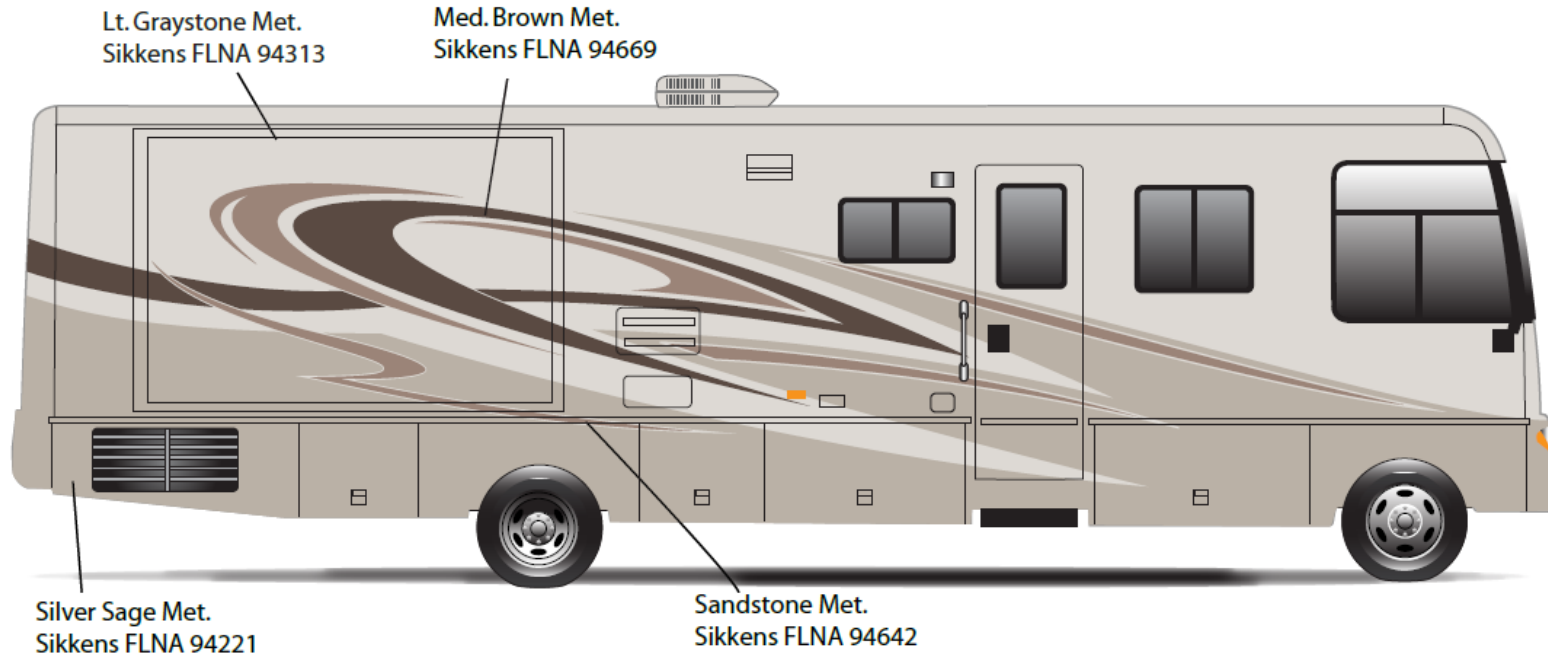

Adventurer - Full Body Paint Option Code 24C/Buckskin

Painted by CDI*