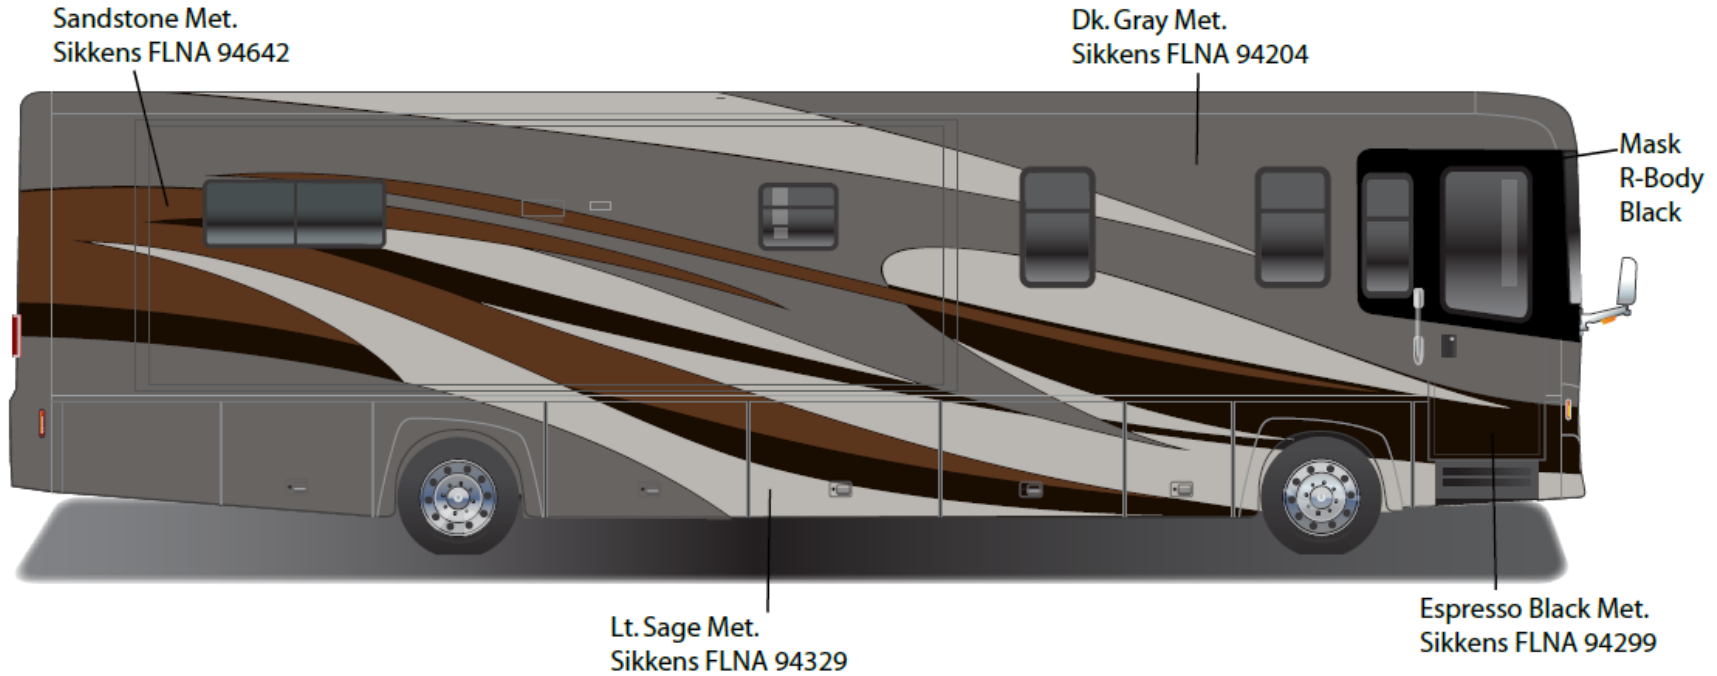

Journey - Full Body Paint Option Code 24H/Dark Sandstone

Painted by CDI*