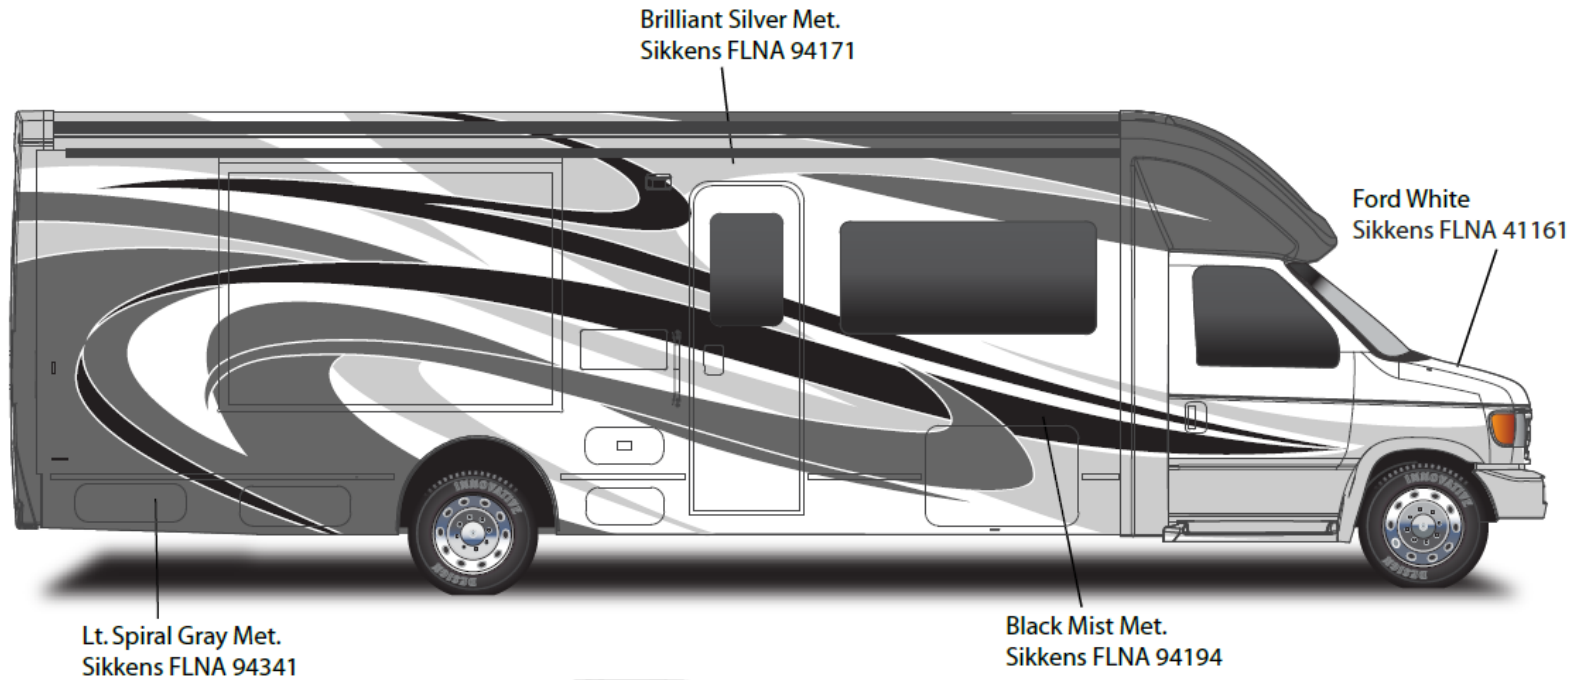

Aspect - Full Body Paint Option Code 24C/Silver Smoke

Painted by CDI*