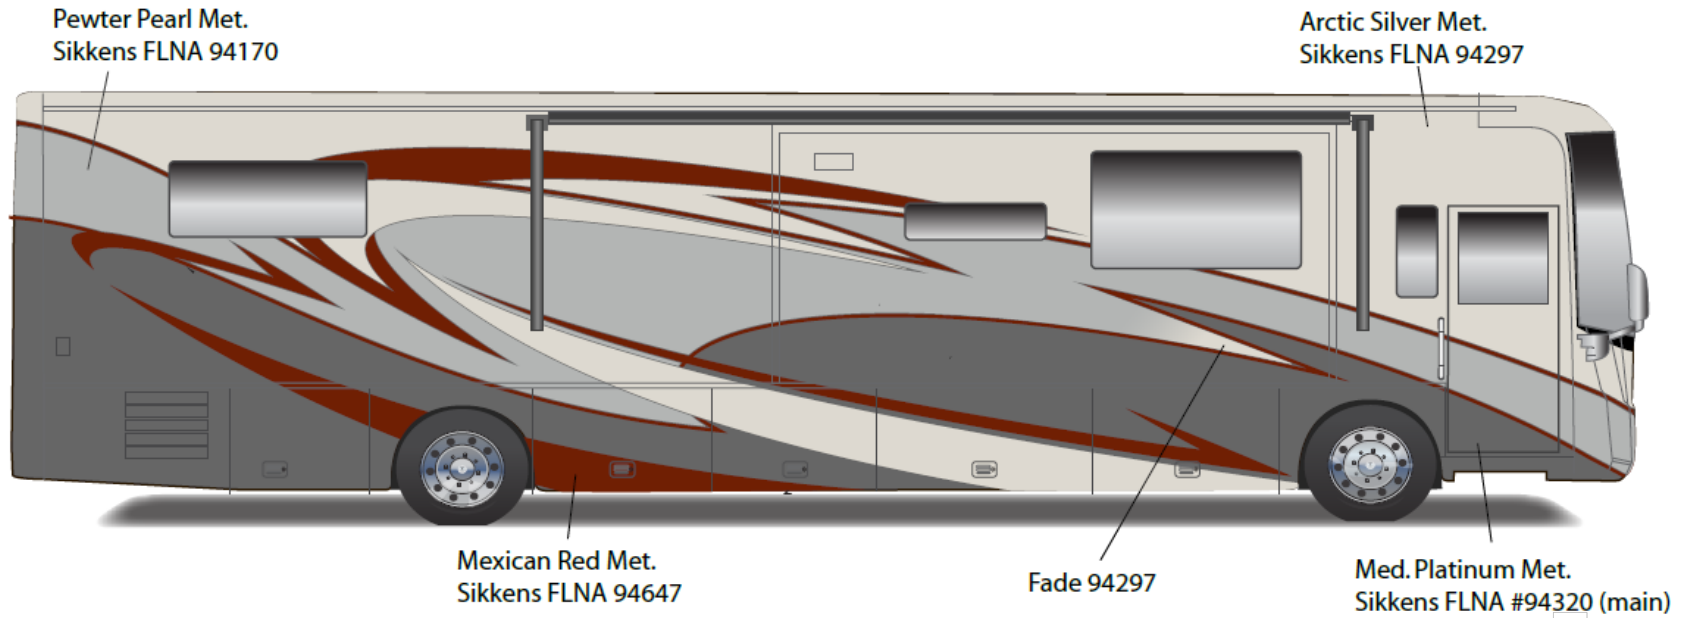

Tour - Full Body Paint Option Code 92A/Titanium

Painted by CDI*