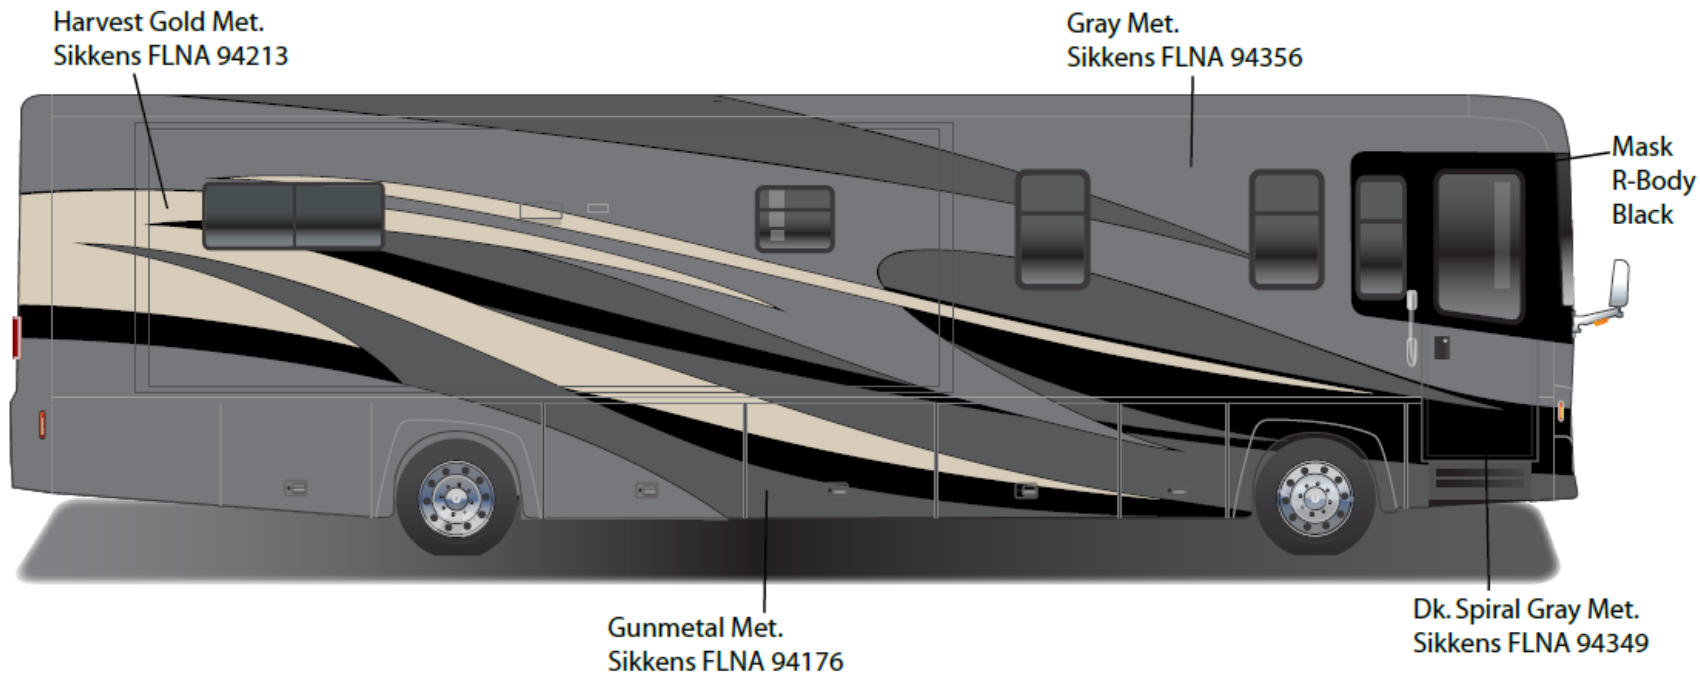

Journey - Full Body Paint Option Code 24C/Ebony

Painted by CDI*