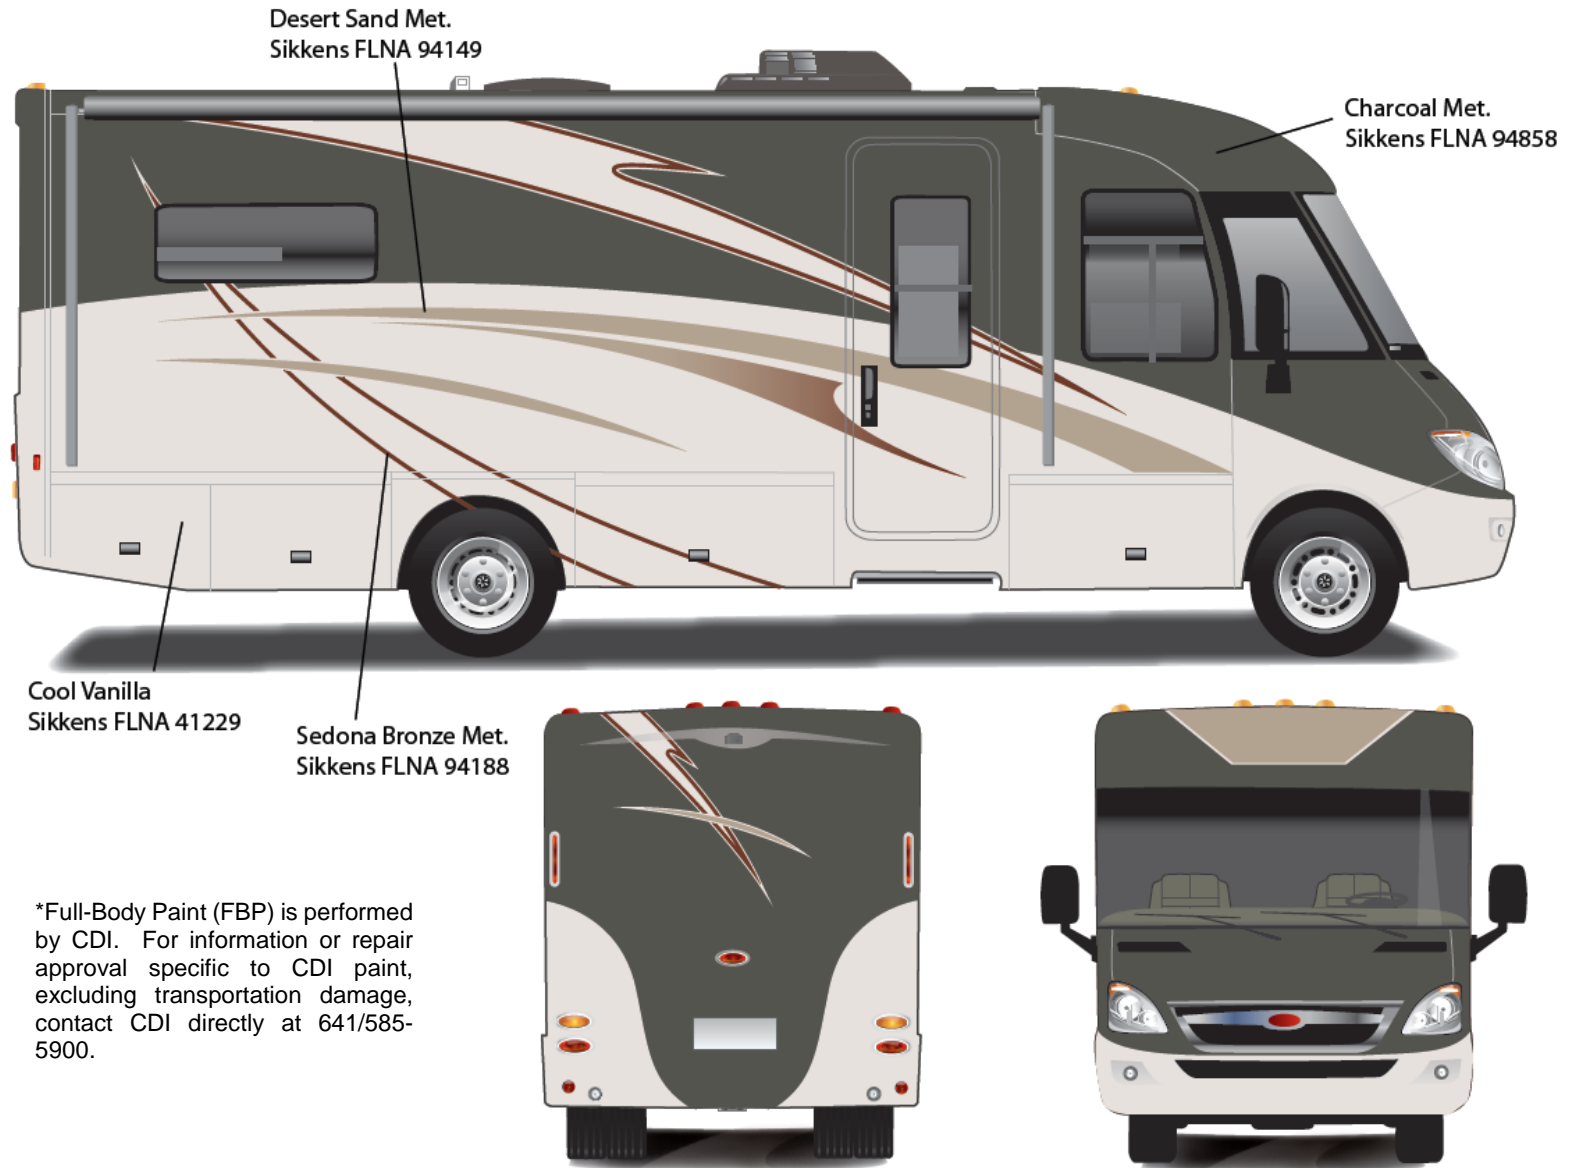

Via - Full Body Paint Option Code 24H/Charcoal Bronze

Painted by CDI*

*Full-Body Paint (FBP) is performed by CDI. For information or repair approval specific to CDI paint, excluding transportation damage, contact CDI directly at 641/585-5900.