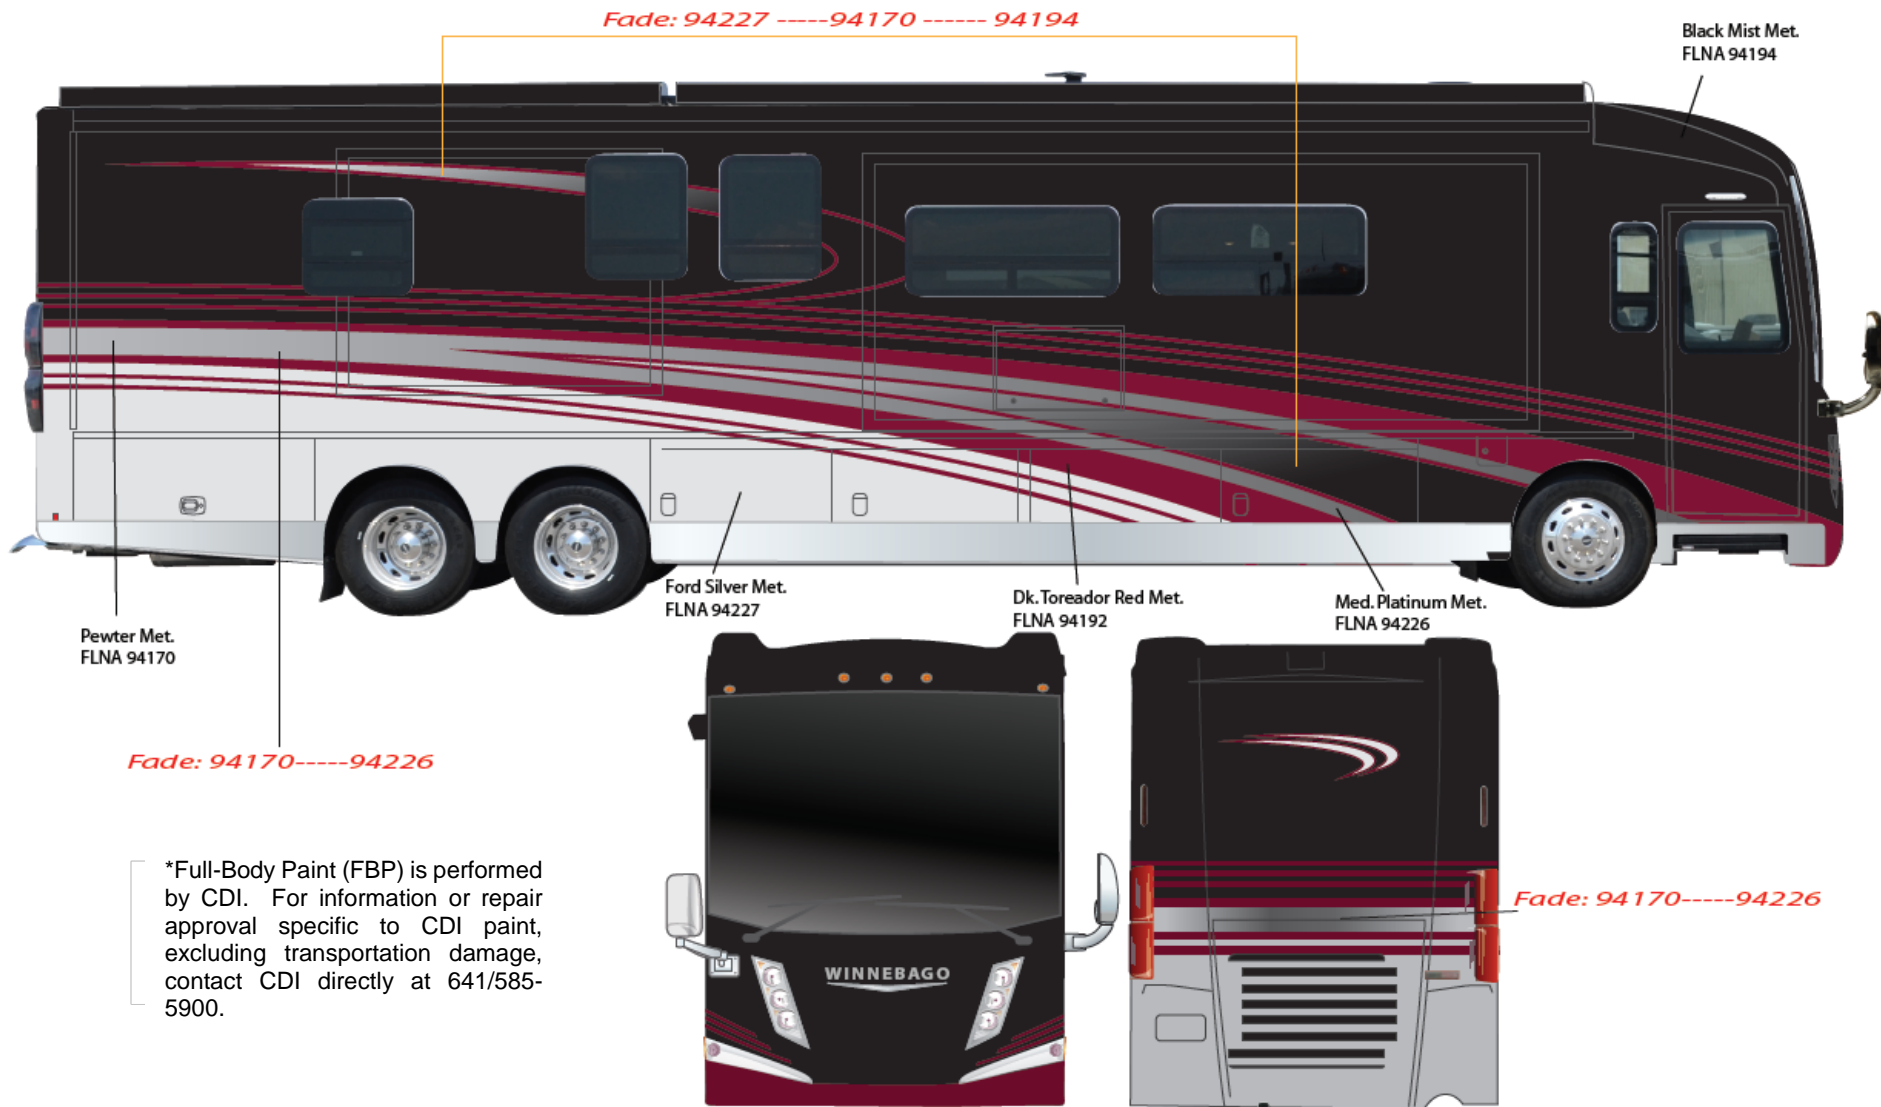

Grand Tour - Full Body Paint Option Code 24C/Bordeaux

Painted by CDI*

*Full-Body Paint (FBP) is performed by CDI. For information or repair approval specific to CDI paint, excluding transportation damage, contact CDI directly at 641/585-5900.