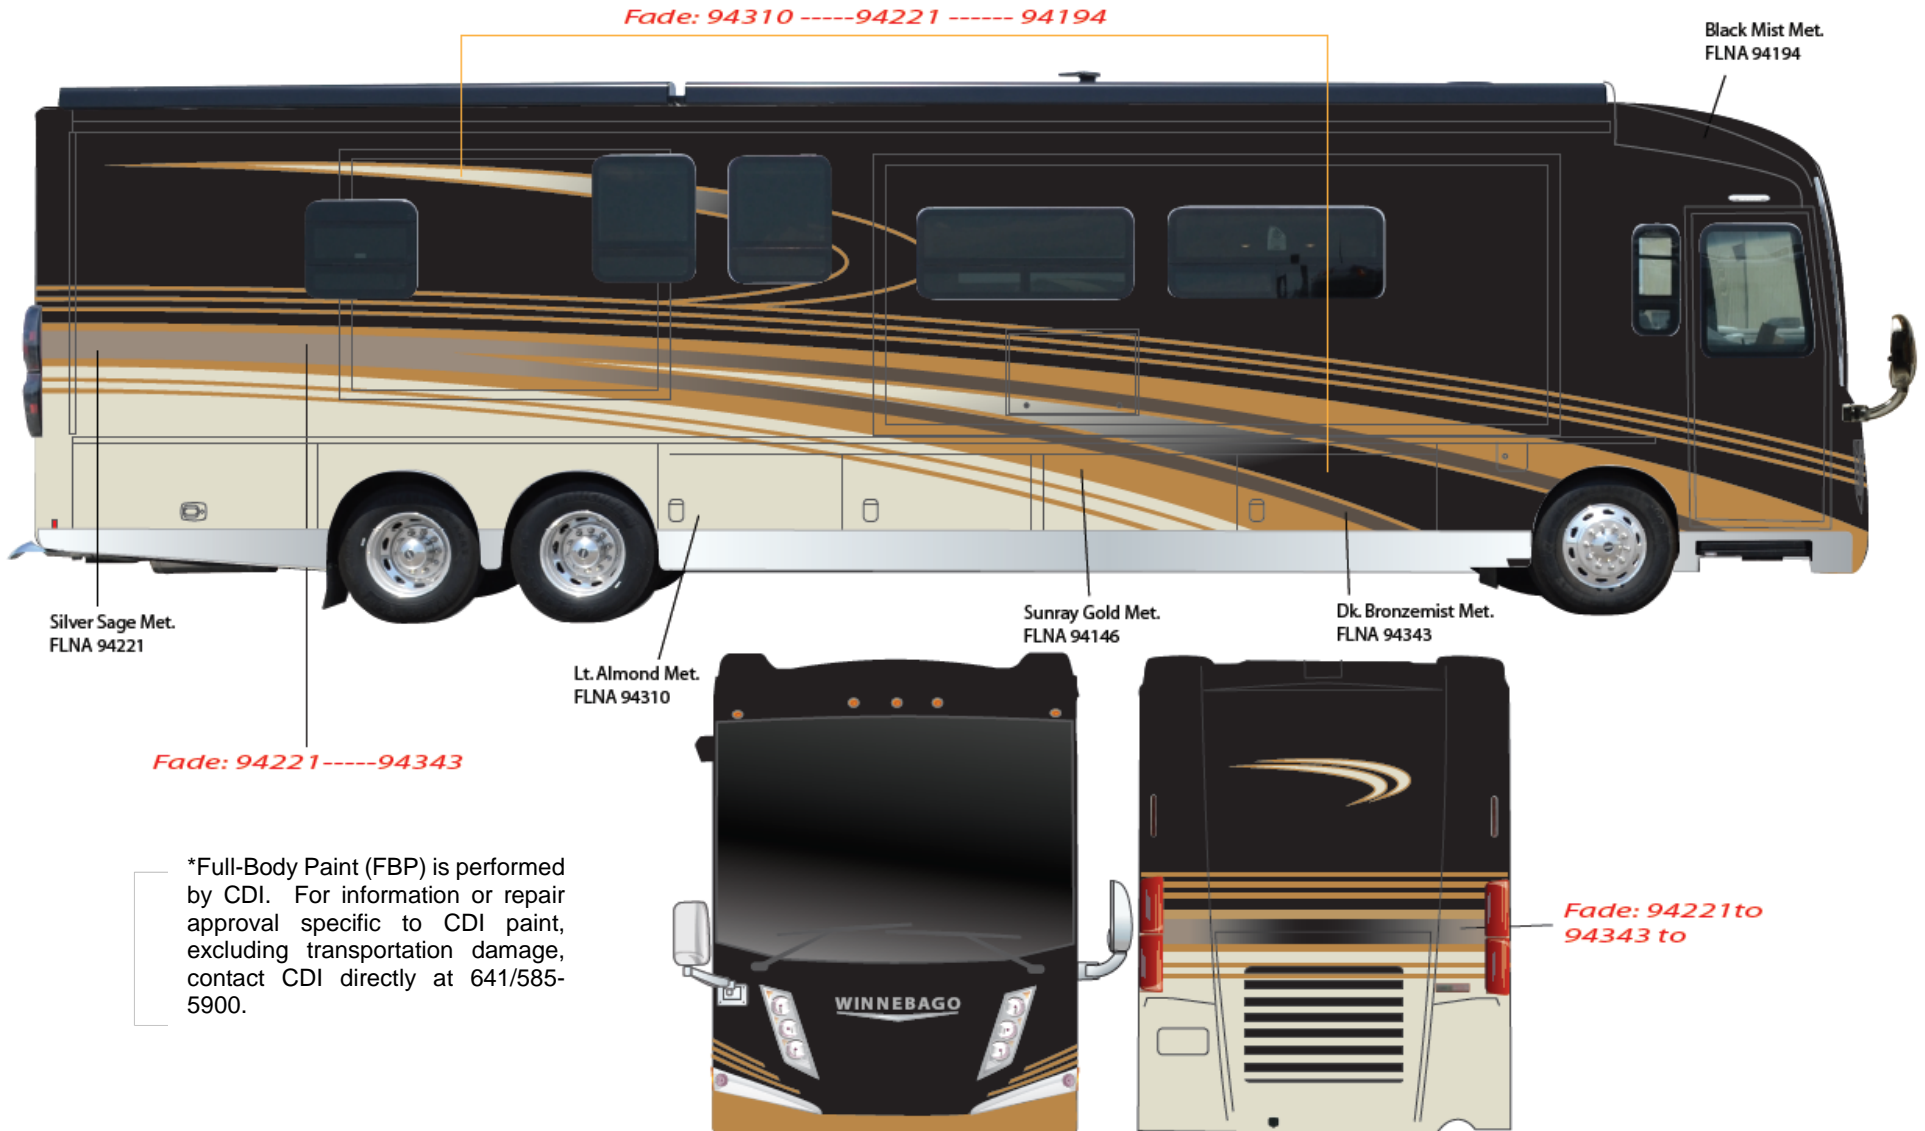

# Grand Tour - Full Body Paint Option Code 24H/Sunray

Painted by CDI\*