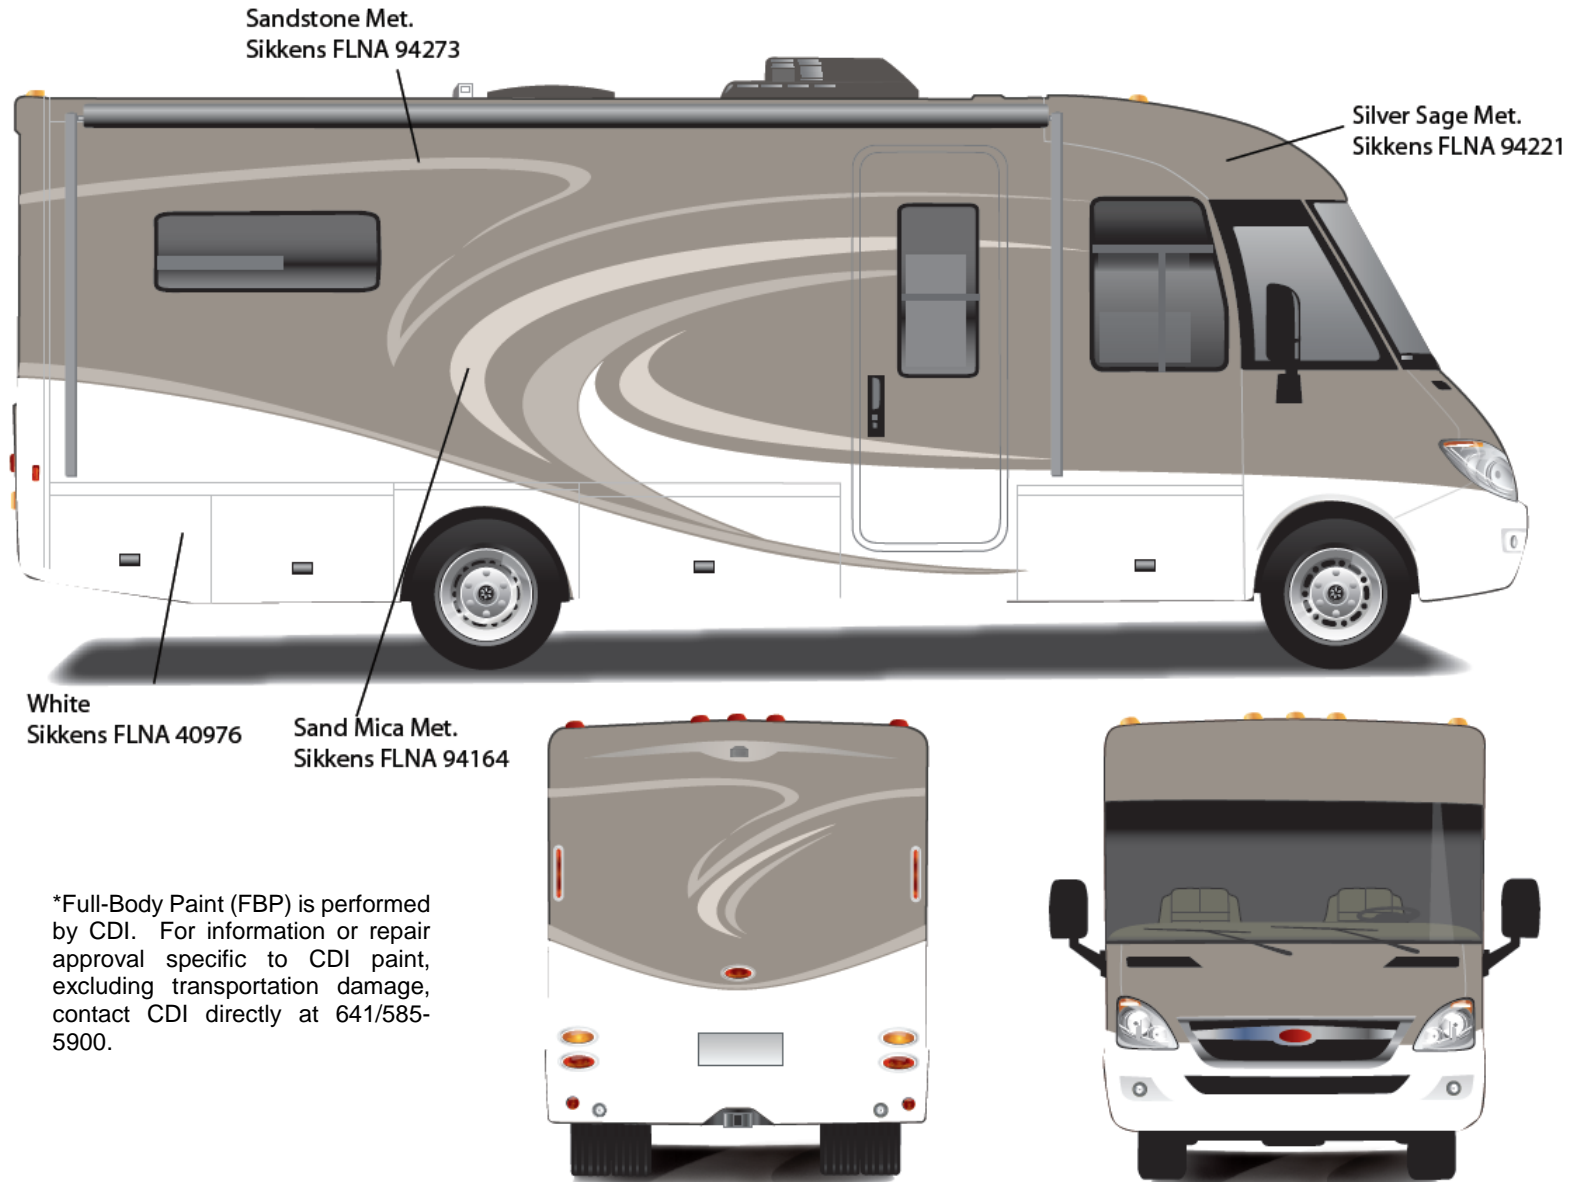

## Via - Full Body Paint Option Code 27A/Pearl

Painted by CDI\*