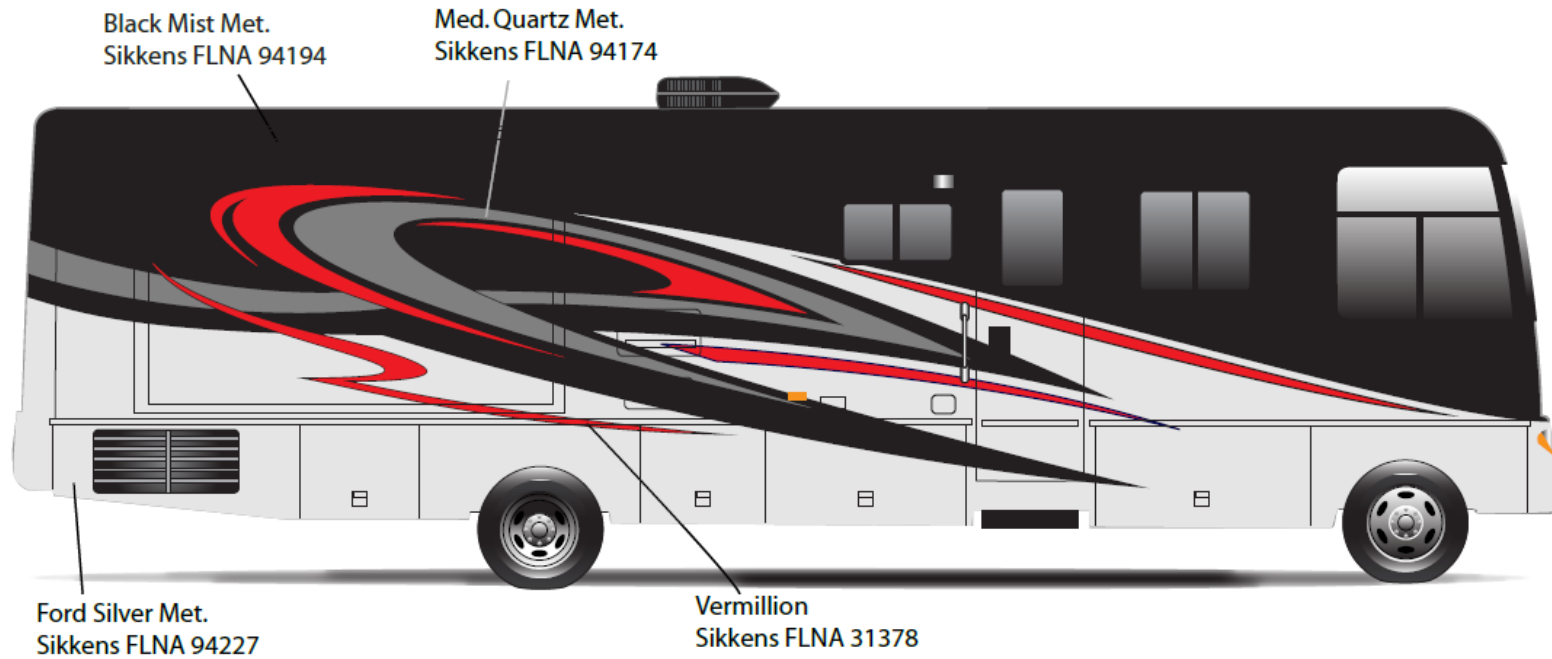

Adventurer - Full Body Paint Option Code 27A/Vermillion

Painted by CDI*