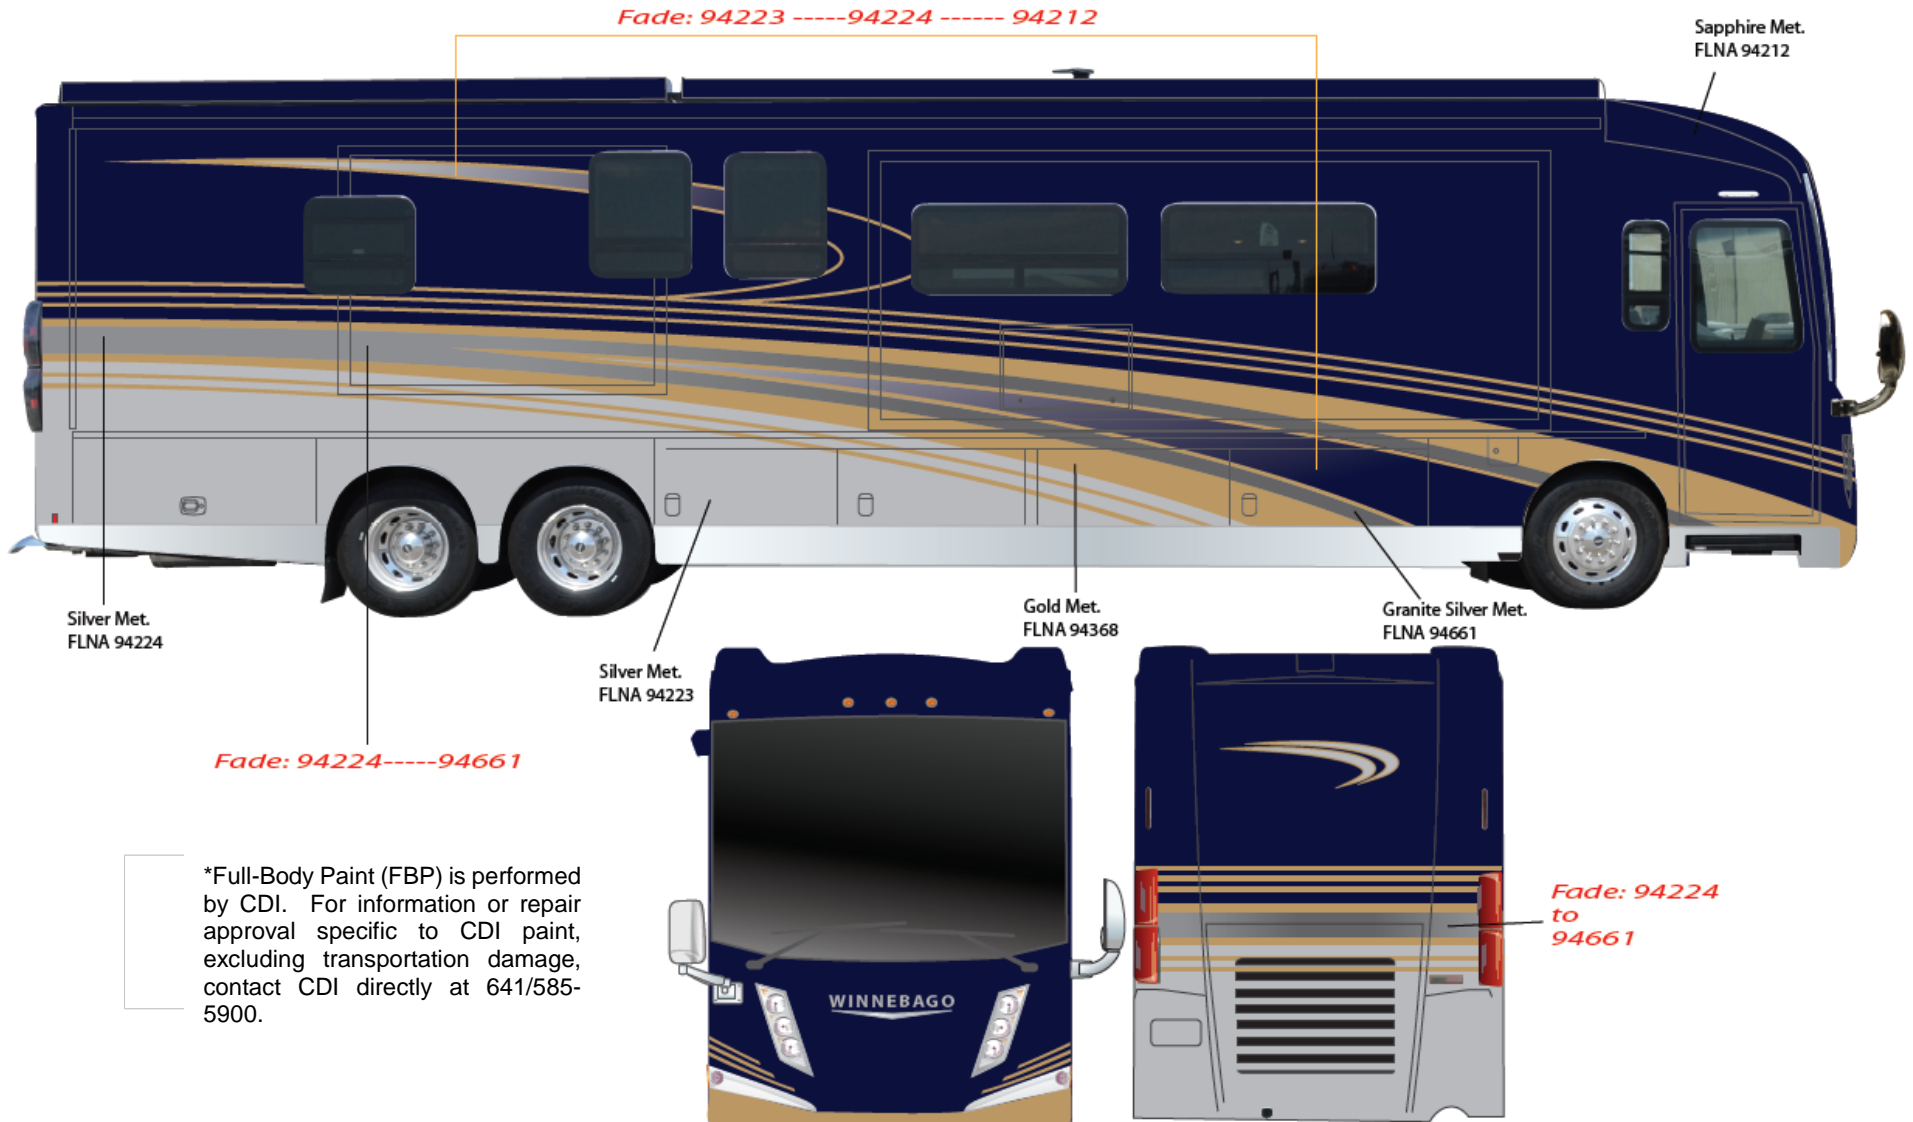

Grand Tour - Full Body Paint Option Code 24B/Lauderdale

Painted by CDI*

*Full-Body Paint (FBP) is performed by CDI. For information or repair approval specific to CDI paint, excluding transportation damage, contact CDI directly at 641/585-5900.