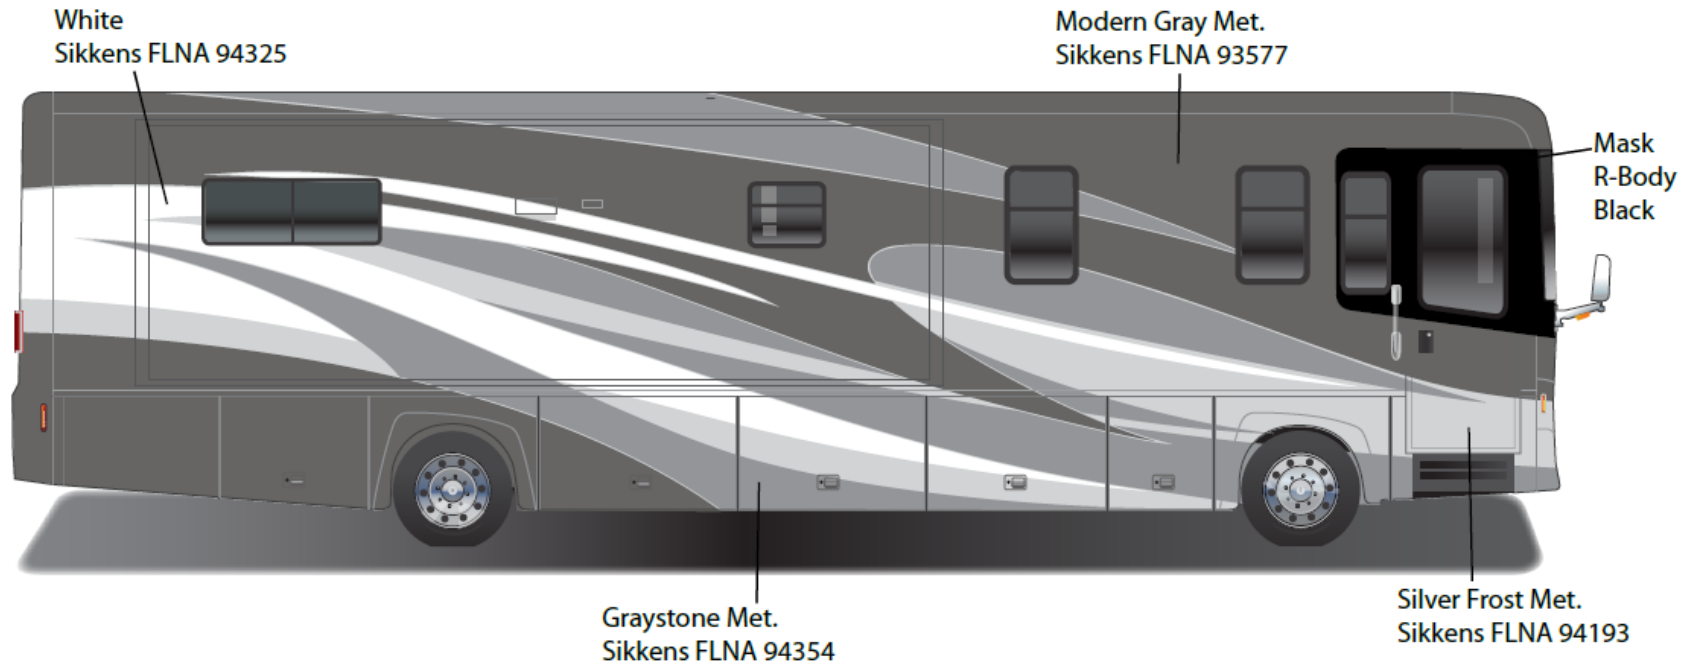

Journey - Full Body Paint Option Code 92A/Graystone

Painted by CDI*