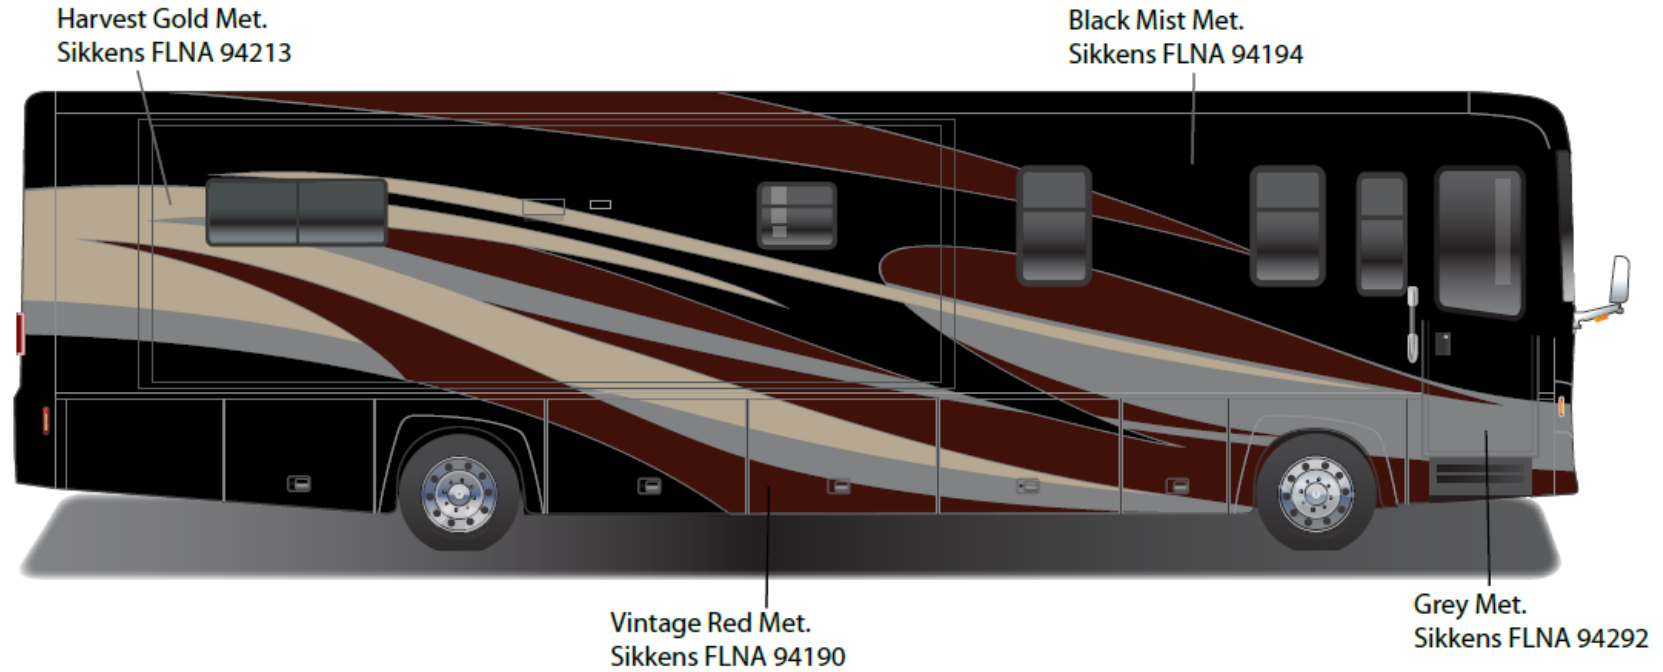

Journey - Full Body Paint Option Code 24L/Vineyard

Painted by CDI*