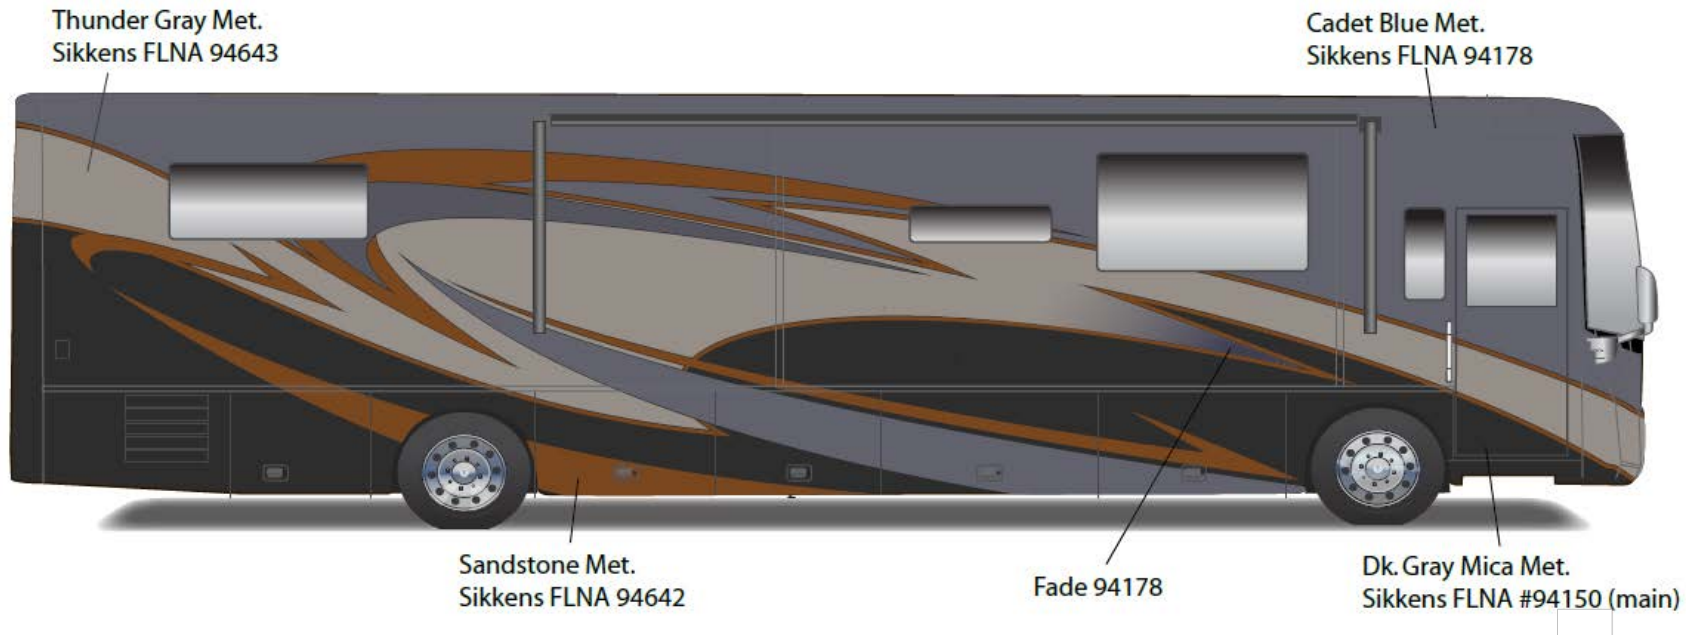

Tour - Full Body Paint Option Code 24H/Storm

Painted by CDI*