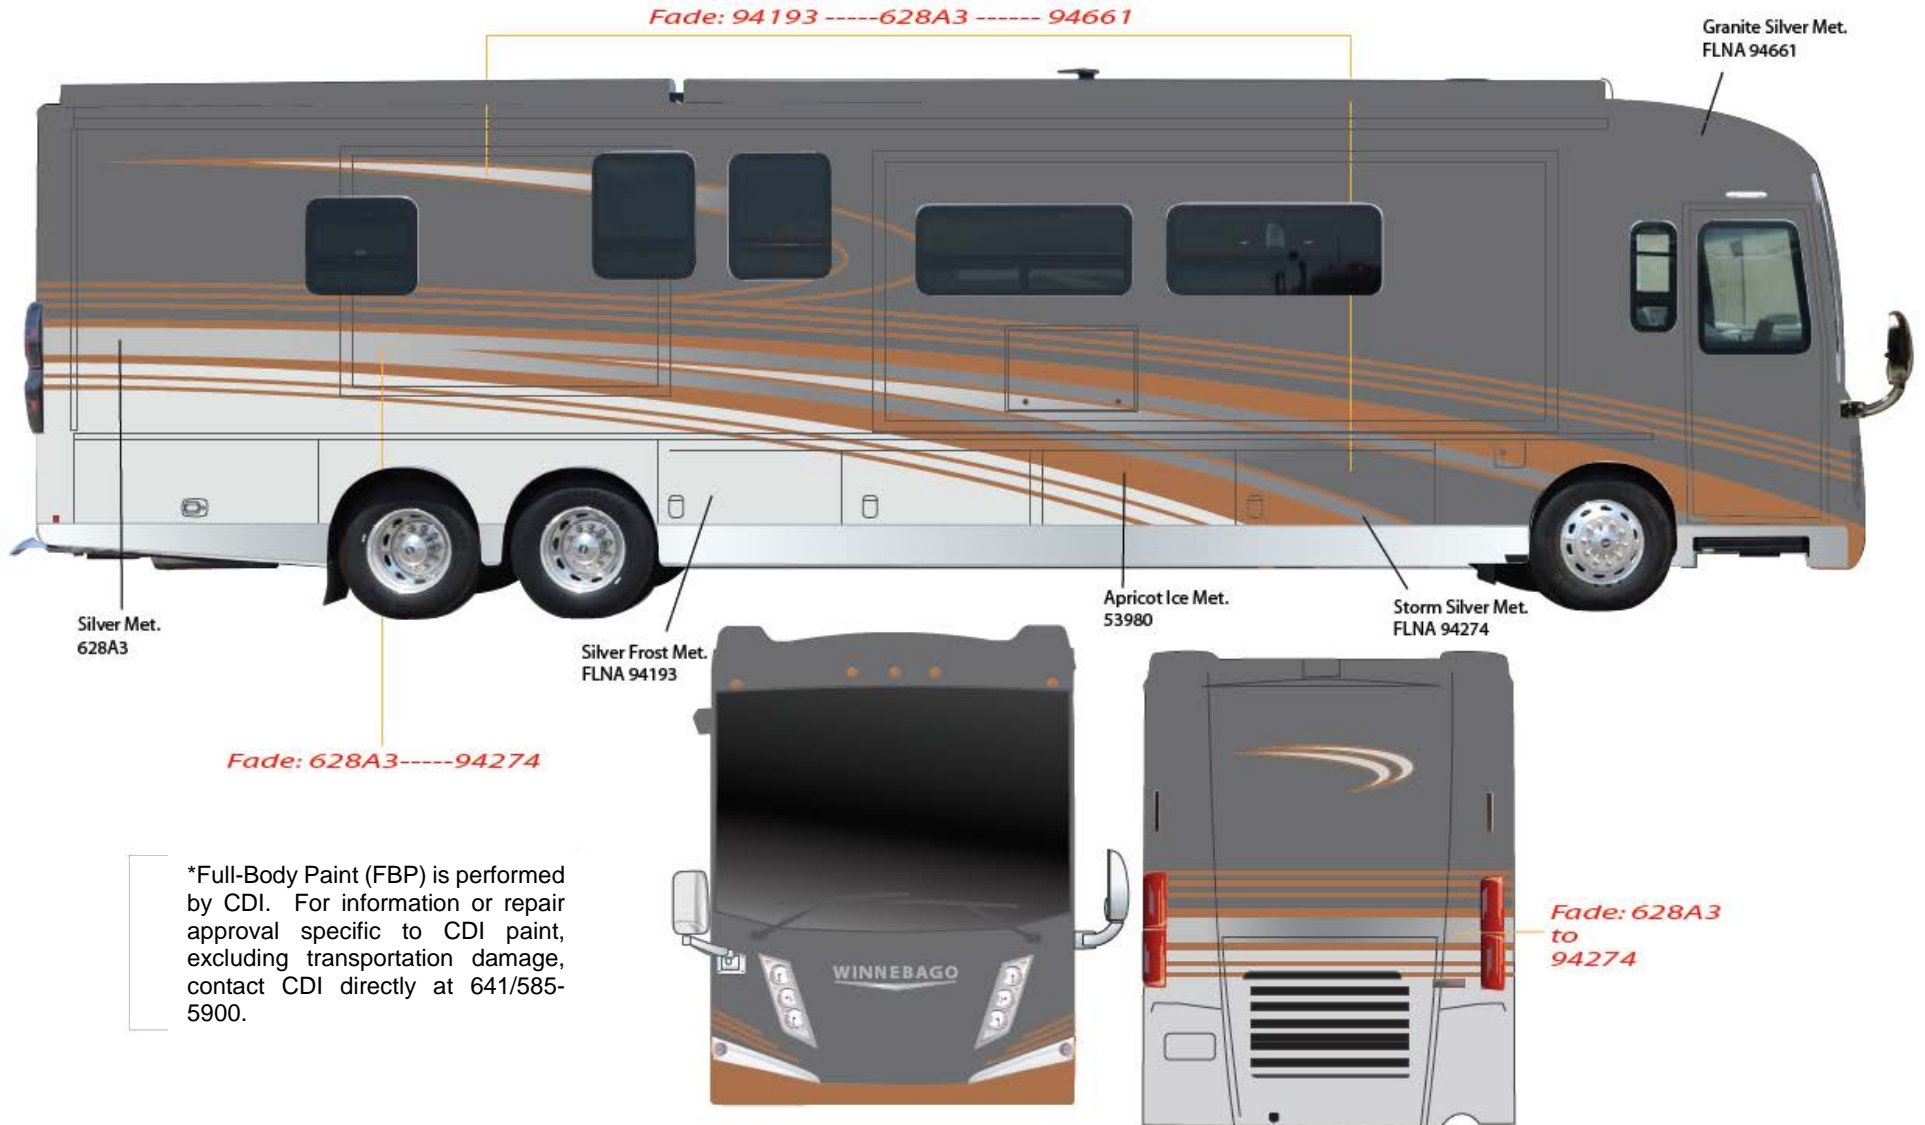

Grand Tour - Full Body Paint Option Code 24L/Apricot Ice

Painted by CDI*

*Full-Body Paint (FBP) is performed by CDI. For information or repair approval specific to CDI paint, excluding transportation damage, contact CDI directly at 641/585-5900.