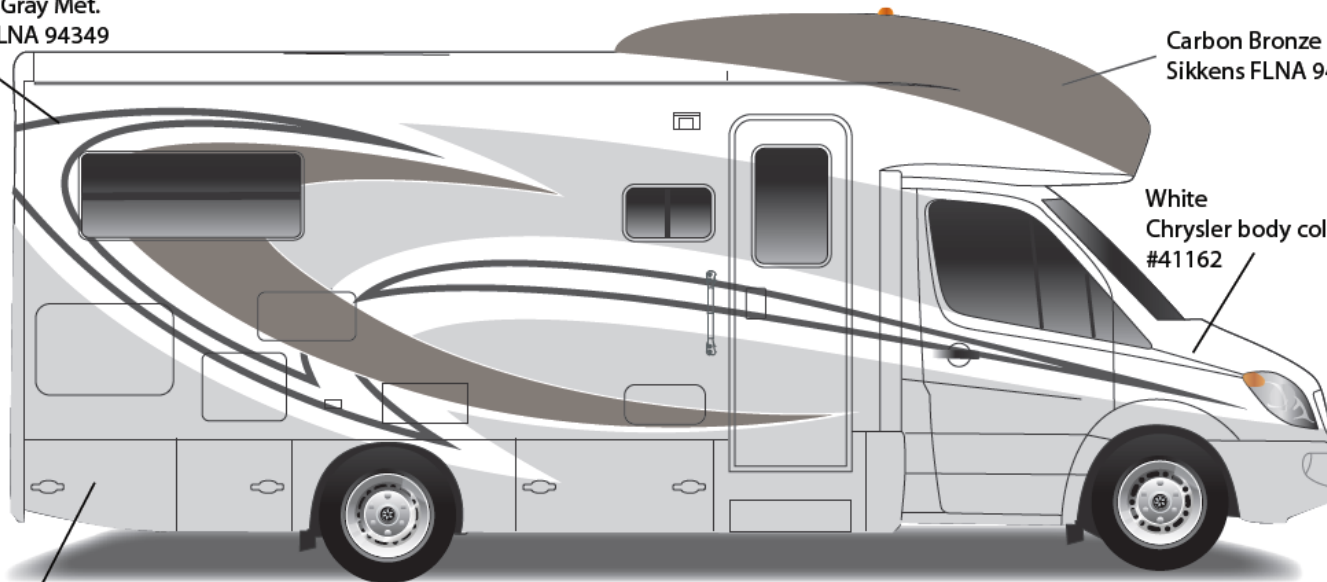

View - Full Body Paint Option Code 24C/Arctic Silver

Painted by CDI*

Dk. Spiral Gray Met.
Sikkens FLNA 94349

Carbon Bronze Met.
Sikkens FLNA 94275

White
Chrysler body color
#41162

Arctic Silver Met.
Sikkens FLNA 94297