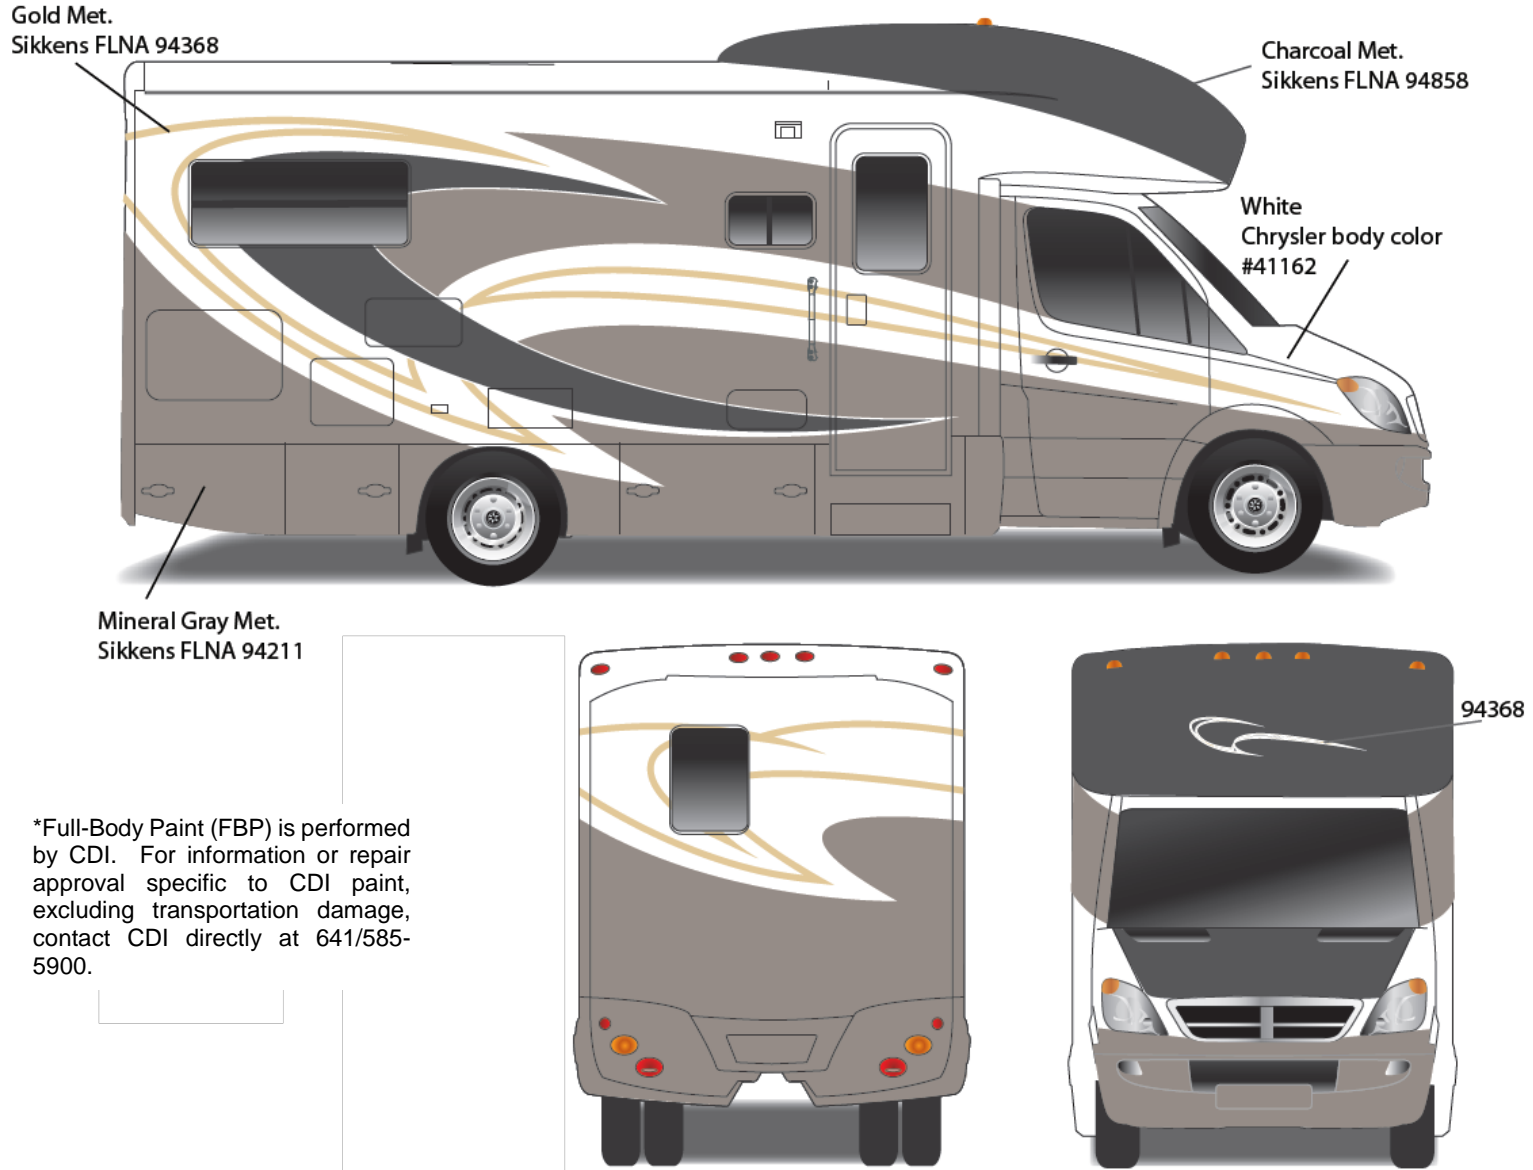

# View - Full Body Paint Option Code 92A/Charcoal

Painted by CDI\*