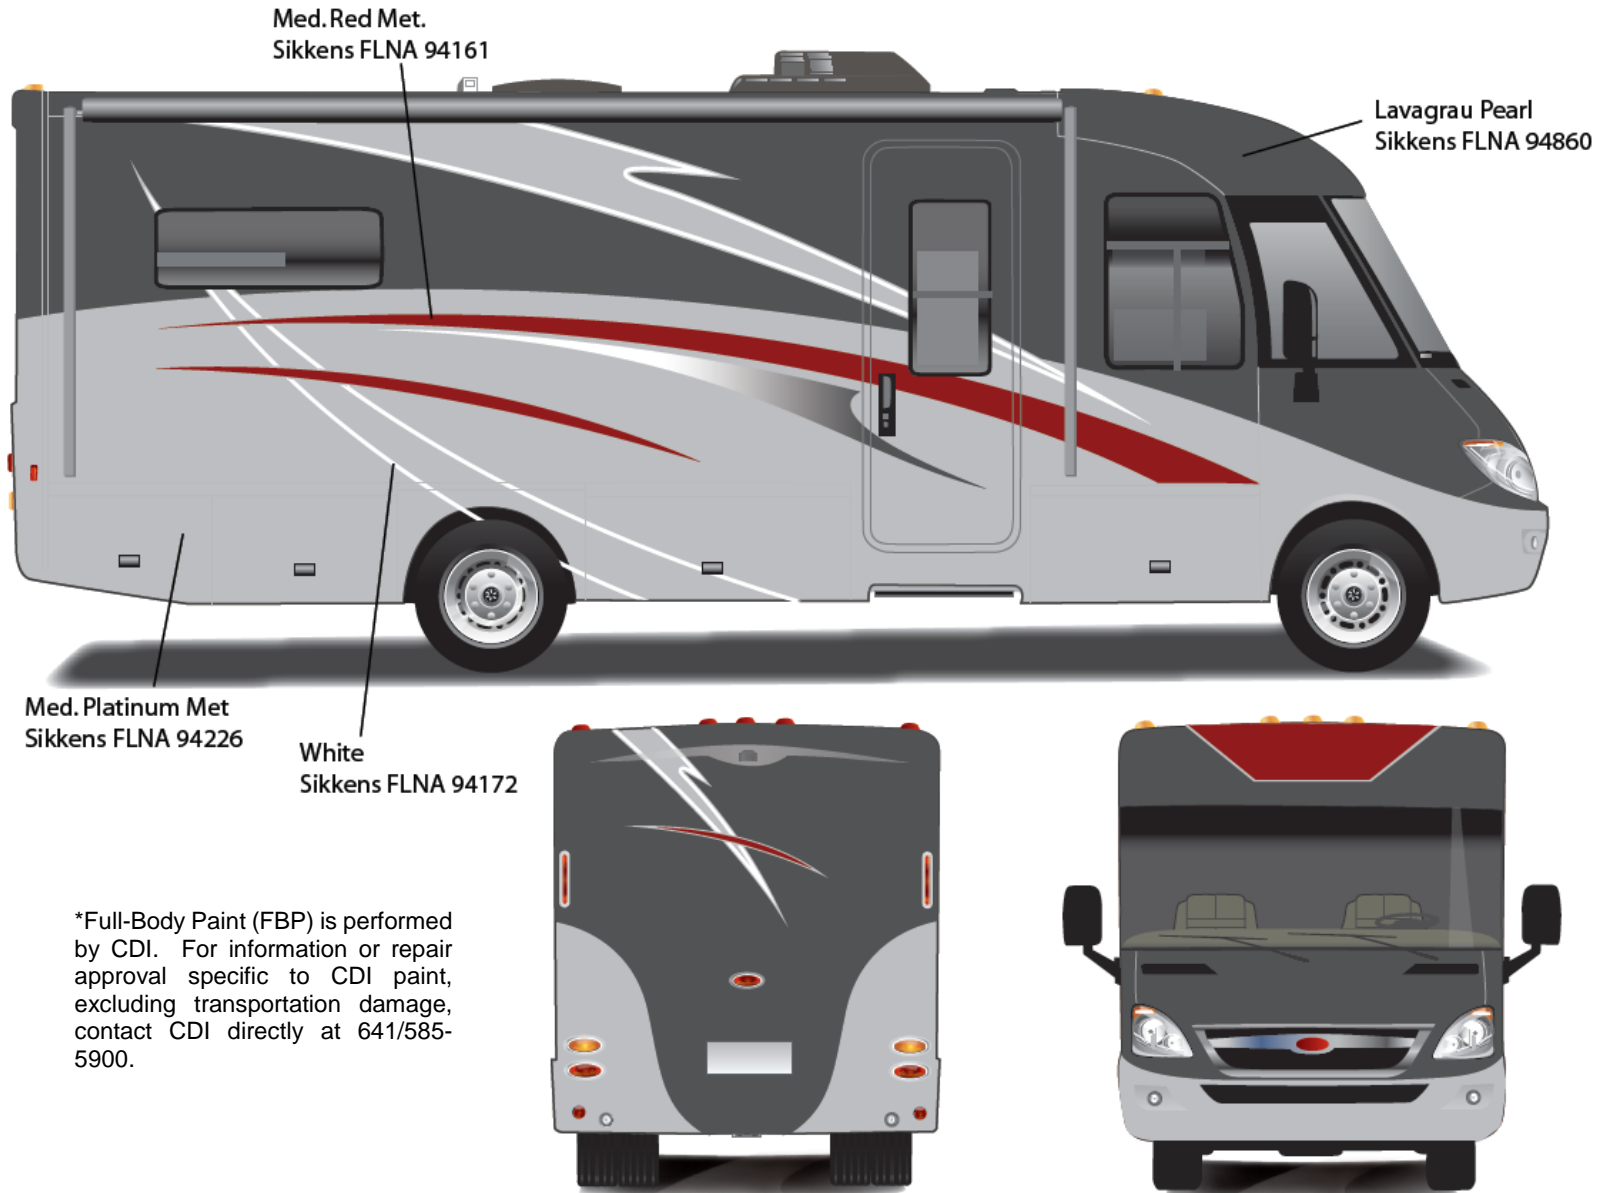

## Via - Full Body Paint Option Code 27A/Pearl

Painted by CDI\*