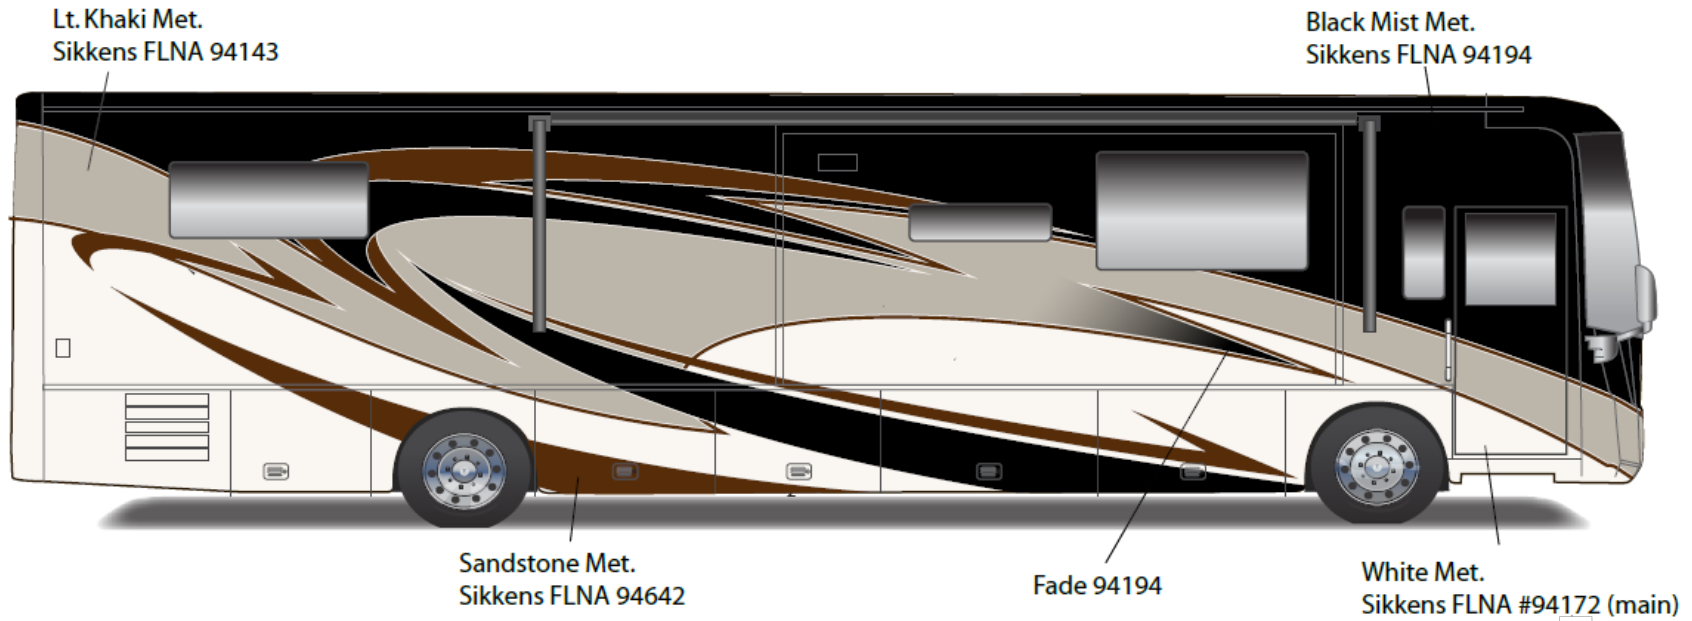

Tour - Full Body Paint Option Code 24L/Autumn Frost

Painted by CDI*