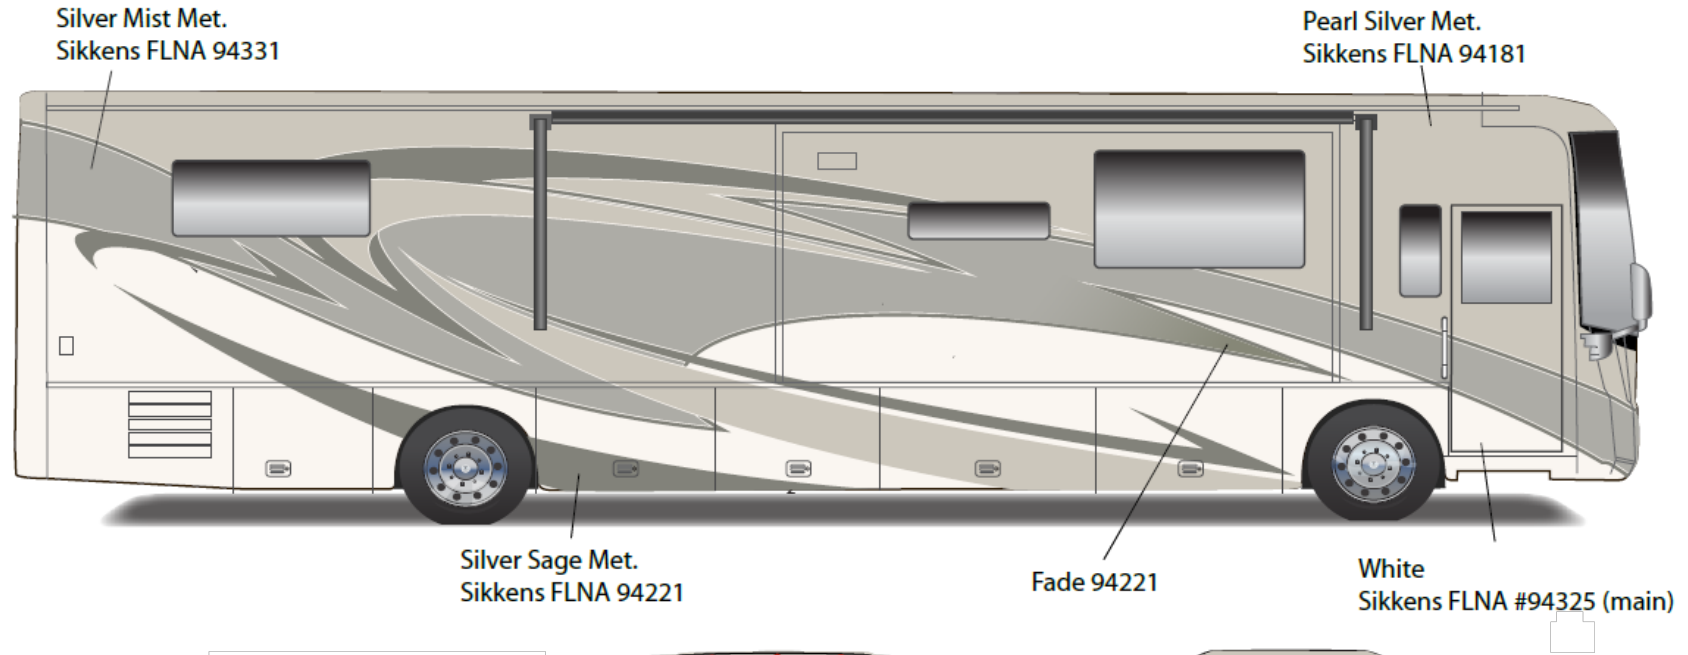

Tour - Full Body Paint Option Code 24B/Pearl

Painted by CDI*