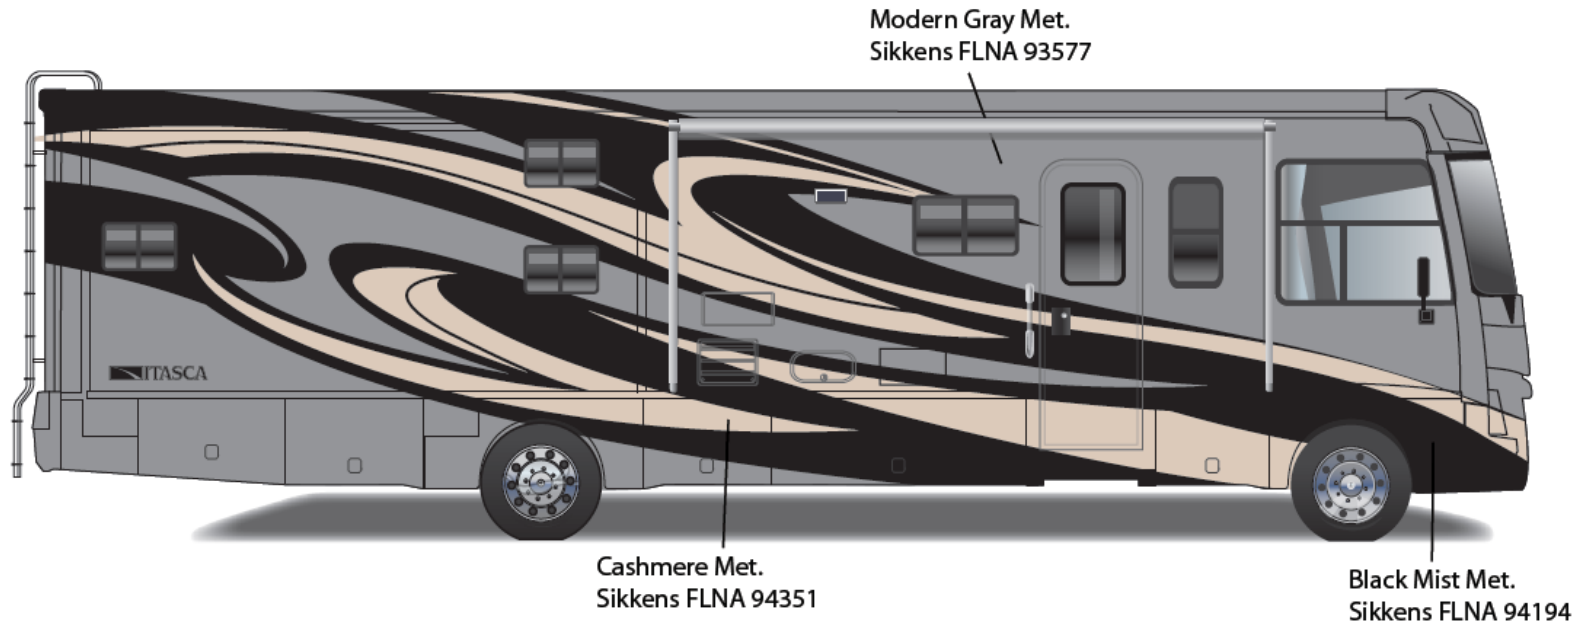

Sarova - Full Body Paint 24B

Painted by CDI