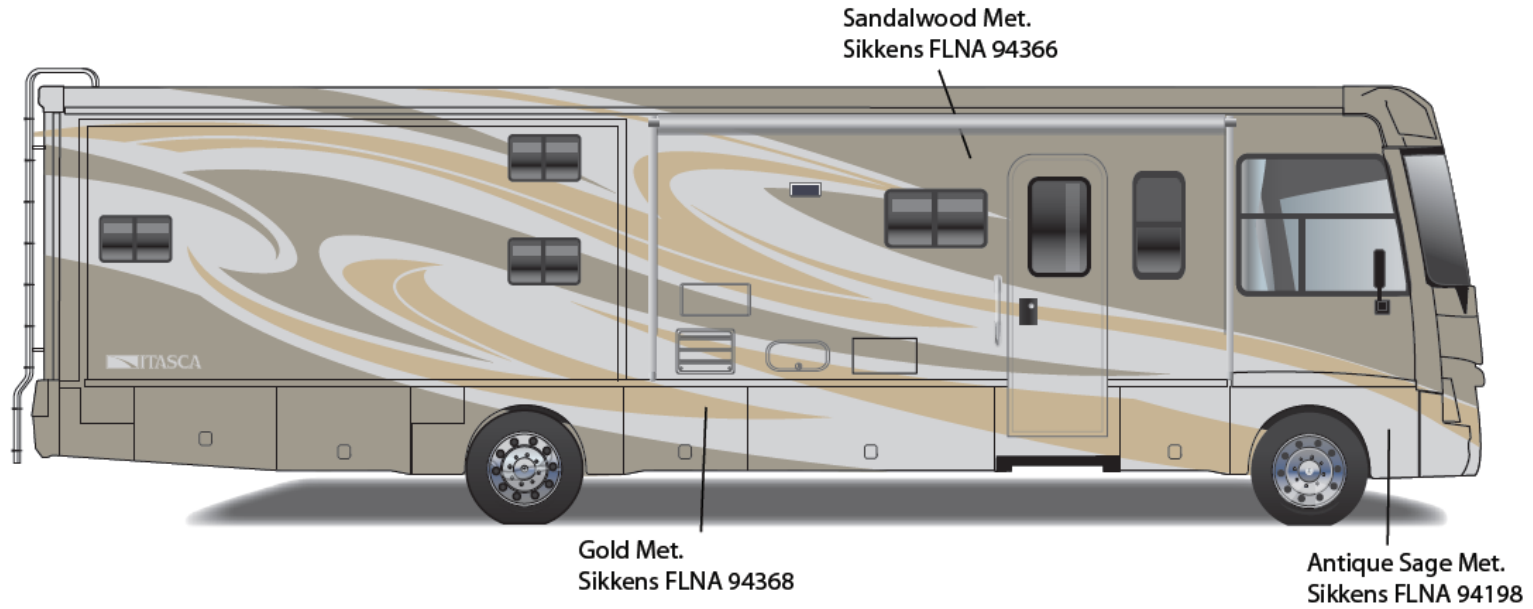

**Silver Lining
27A**

Sarova - Full Body Paint 92A

Painted by CDI

**Antique Sage
92A**

Sunstar

27G – Dark Cherry

Main Body Color

Bright White – B8951