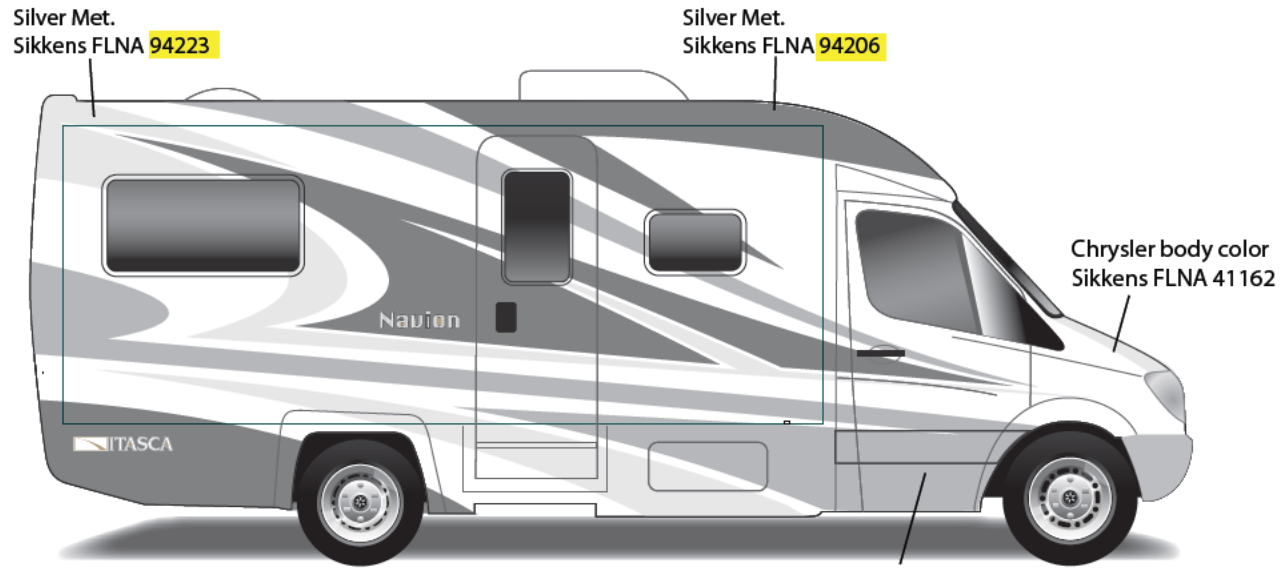

Navion iQ - Full Body Paint 27A

Painted by CDI

Bright Platinum Met. Sikkens FLNA 94167