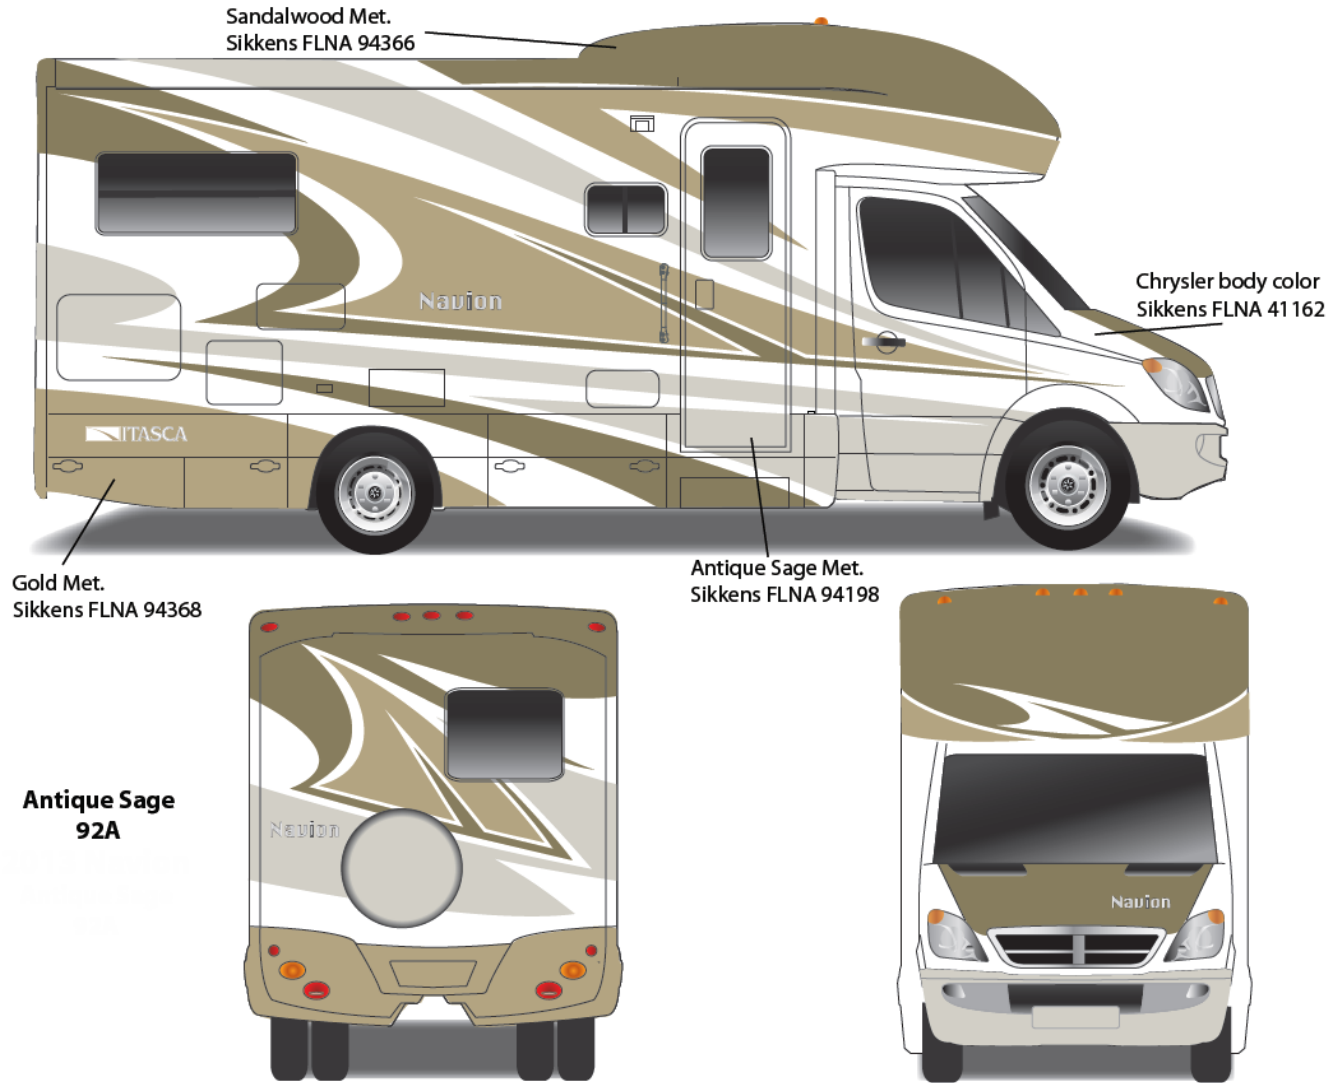

Navion - Full Body Paint 92A

Painted by CDI