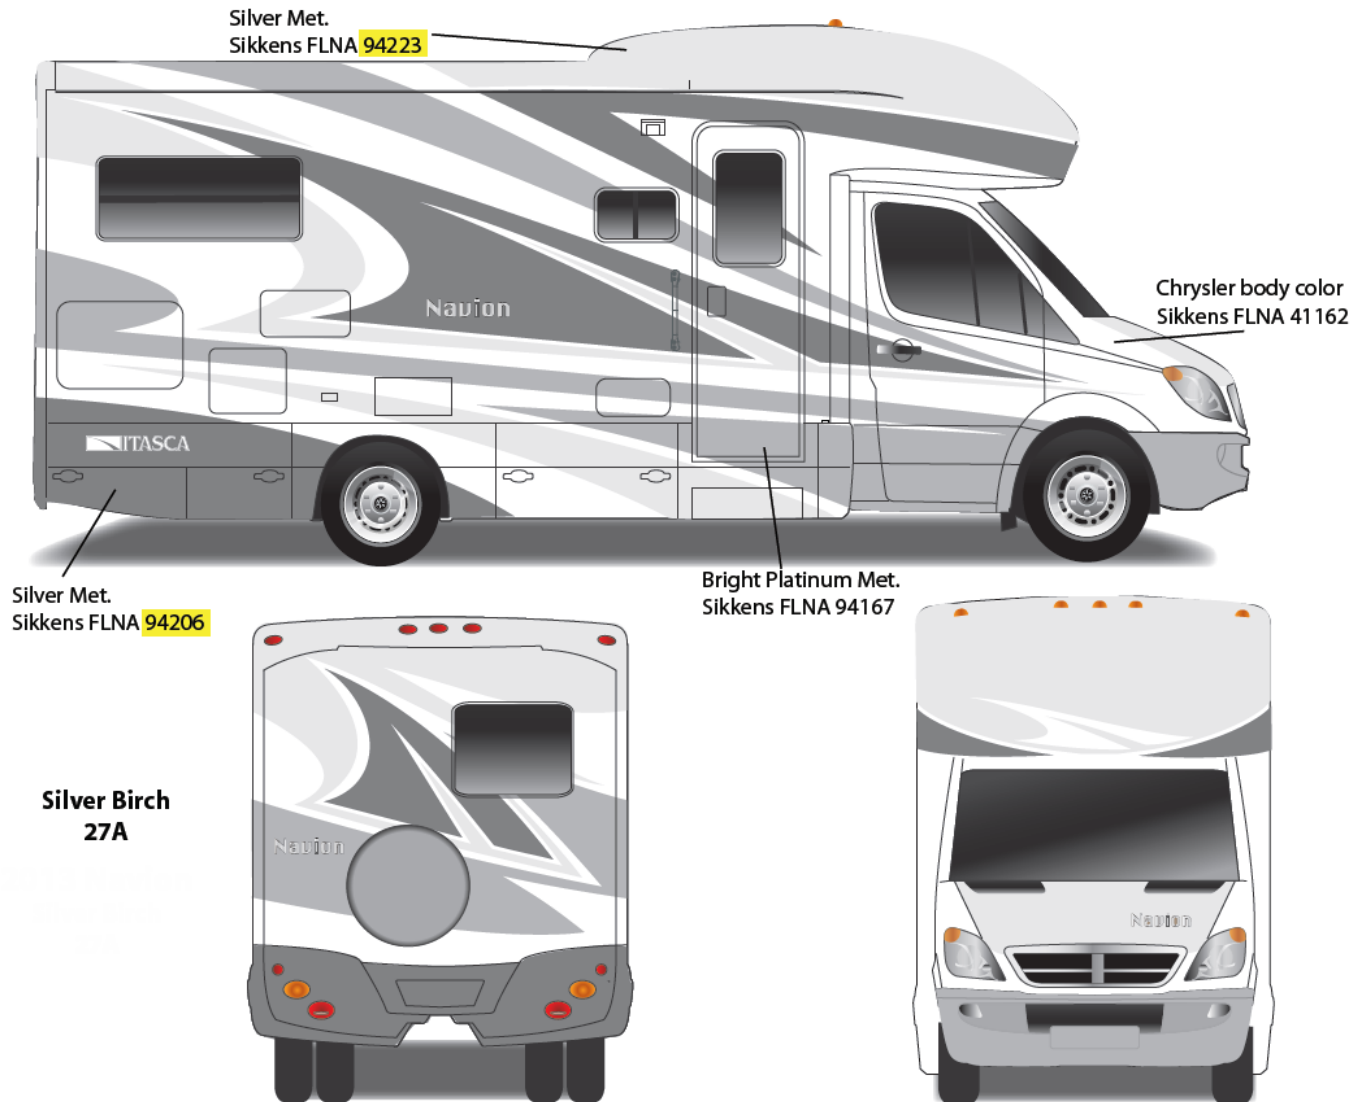

Navion - Full Body Paint 27A

Painted by CDI