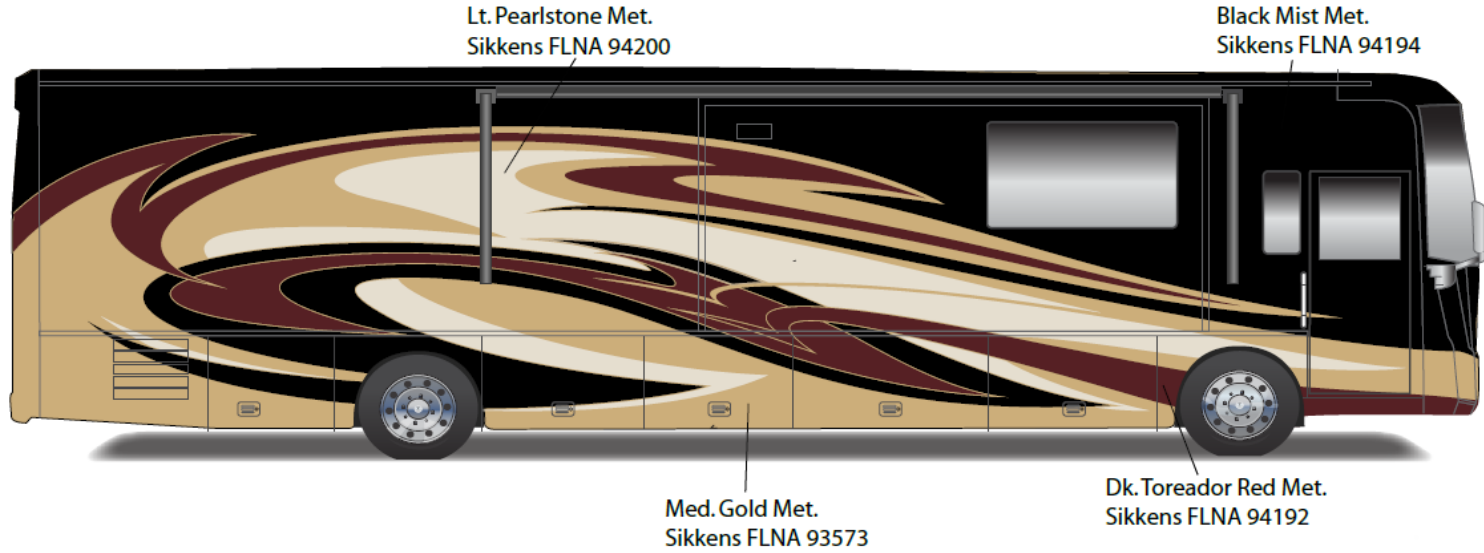

Painted by CDI

**Copper Ridge
92A**

Ellipse - Full Body Paint 24B

Painted by CDI

**Dark Cherry
24B**

Ellipse - Full Body Paint 24C

Painted by CDI

**Platinum
24C**