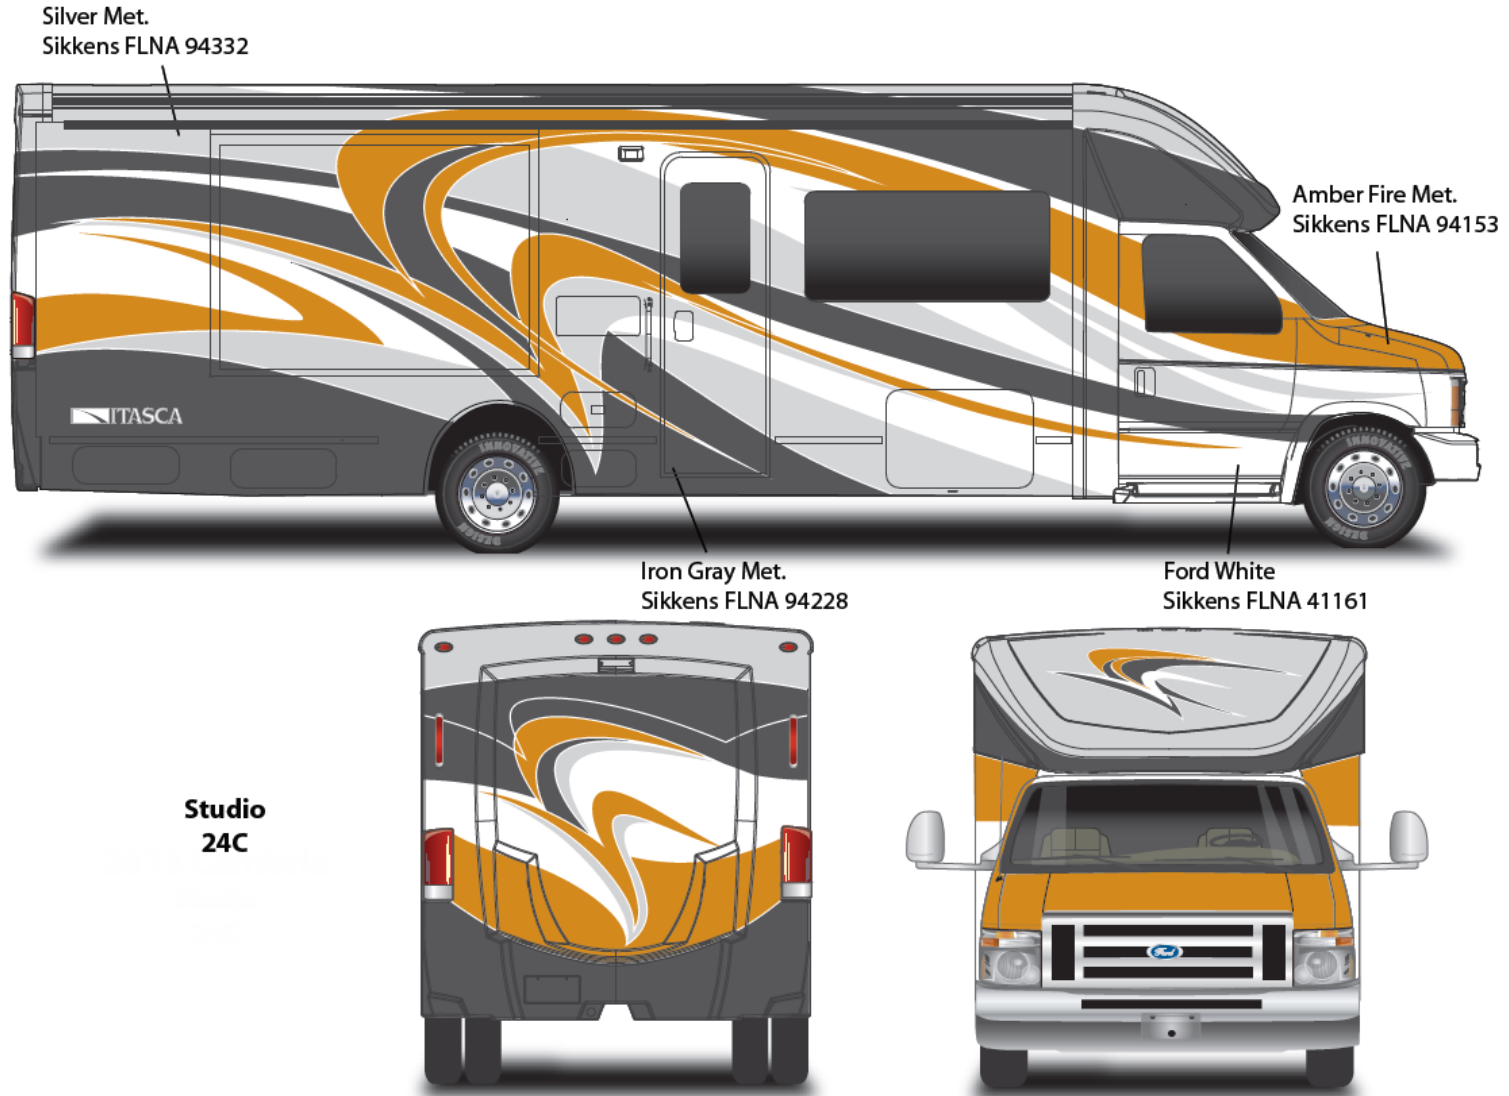

Cambria - Full Body Paint 24C

Painted by CDI