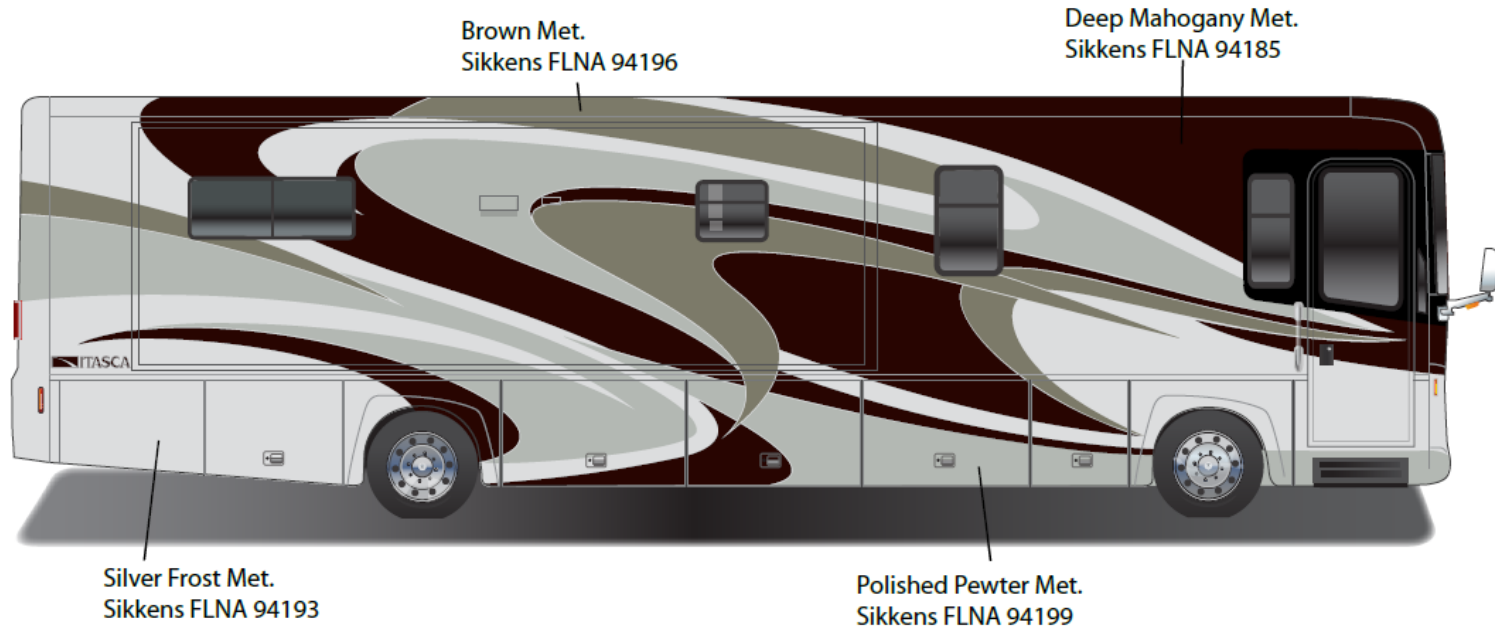

Meridian - Full Body Paint 24B

Painted by CDI

**Lt. Sandalwood
24B**

Meridian - Full Body Paint 24C

Painted by CDI

**Deep Mahogany
24C**

Meridian - Full Body Paint 24H

Painted by CDI