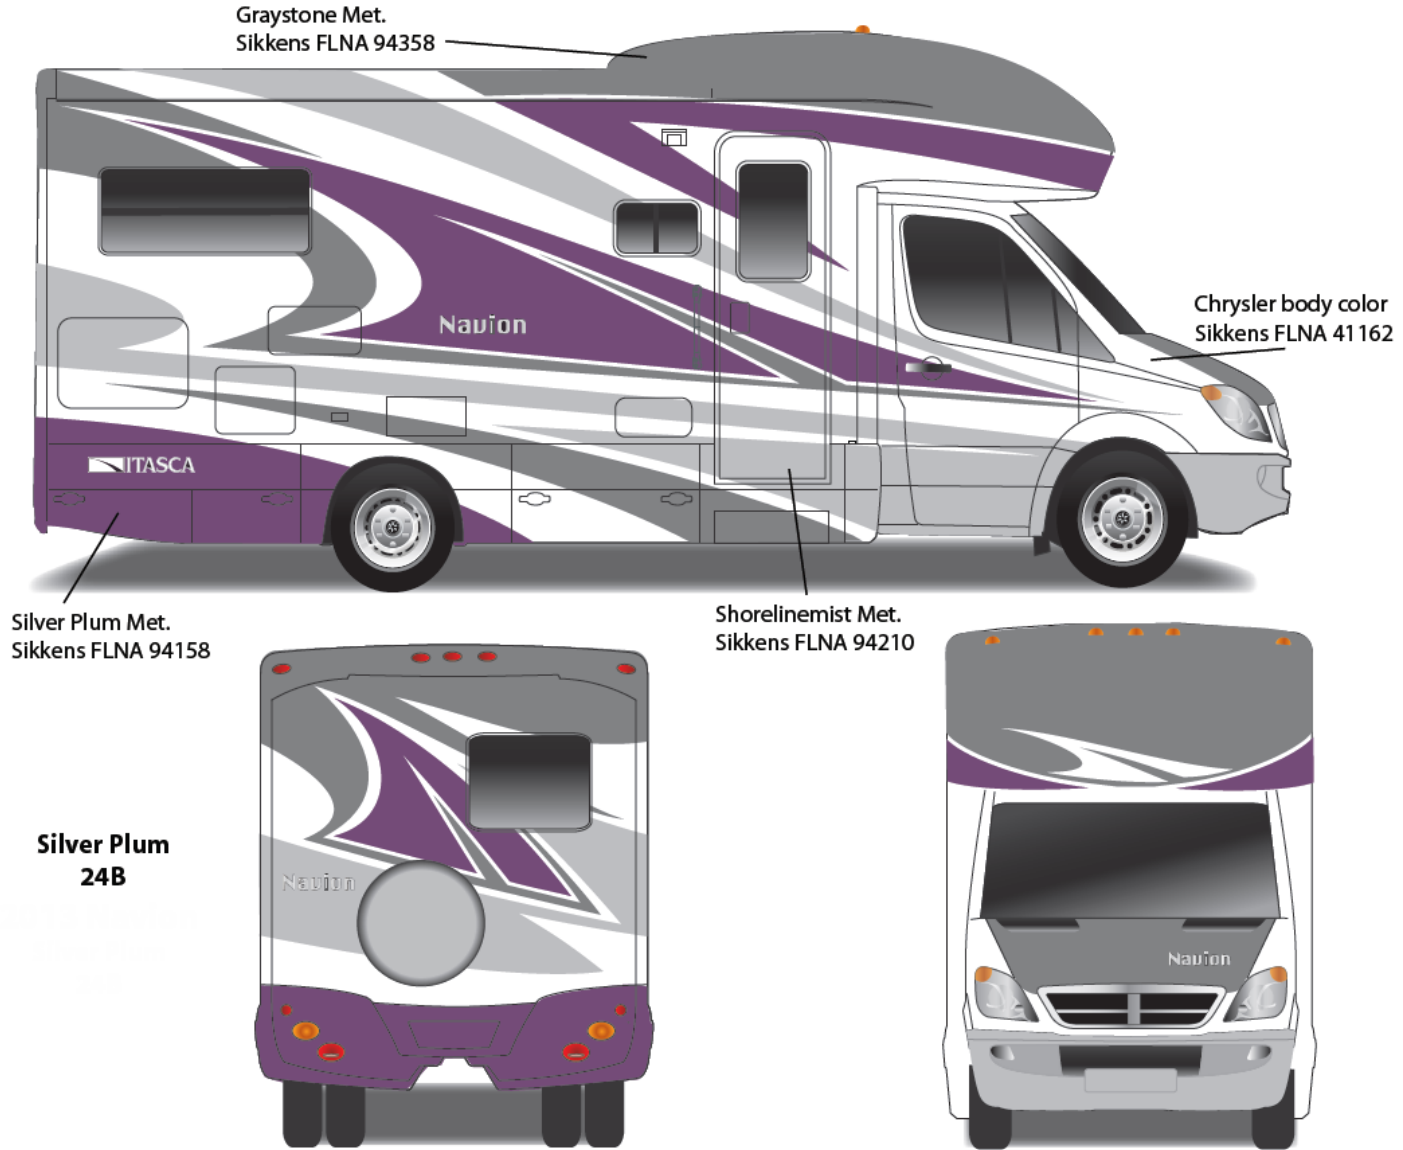

Navion - Full Body Paint 24B

Painted by CDI