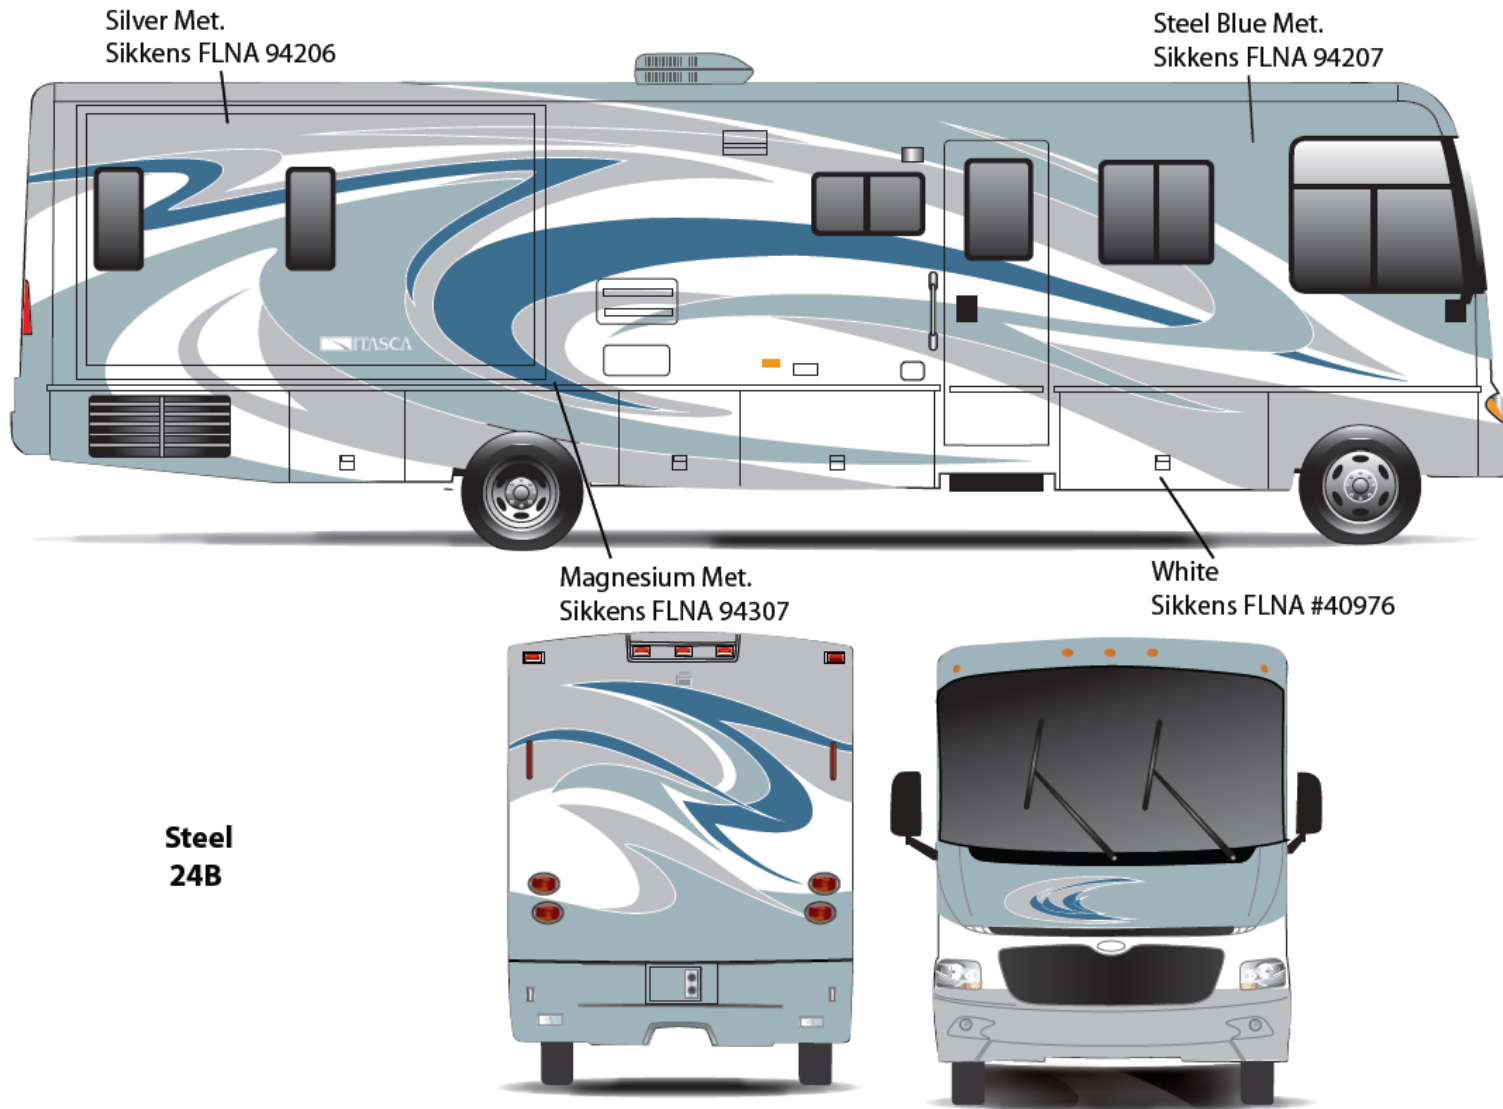

Solid Gold Met.
Sikkens FLNA 94203

Silver Sage Met.
Sikkens FLNA 94221

Antique Sage Met.
Sikkens FLNA 94198

White
Sikkens FLNA 94172

**Sage
92A**

SunCruiser - Full Body Paint 24B

Painted by CDI

Sunranger - Full Body Paint 24C