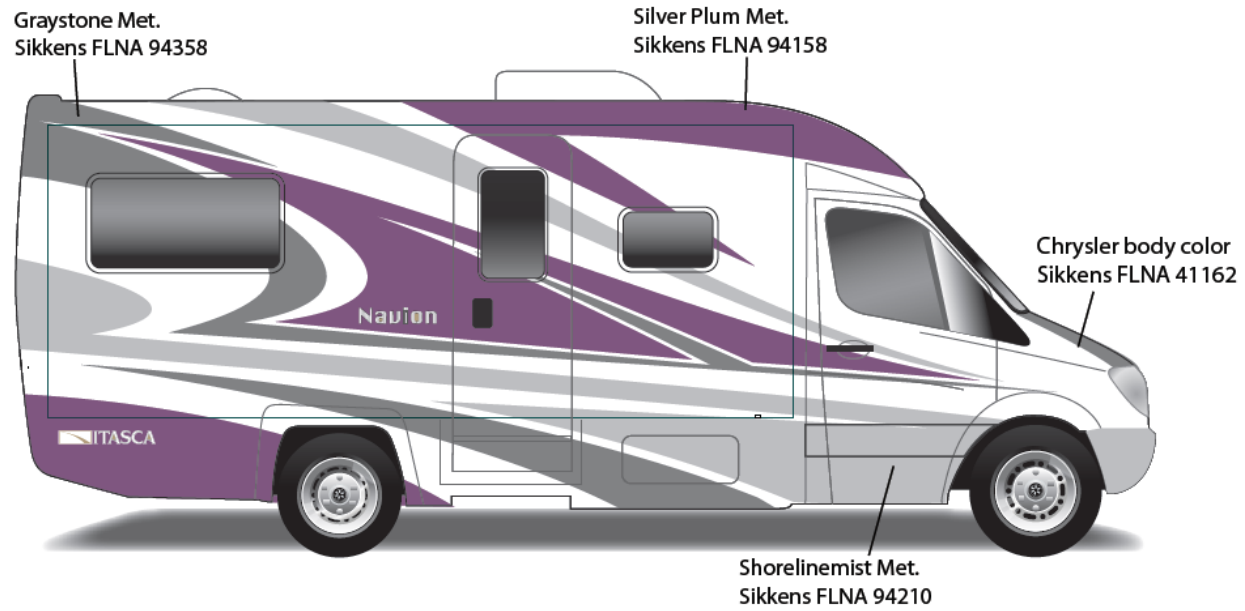

Navion iQ – Full Body Paint 24B

Painted by CDI