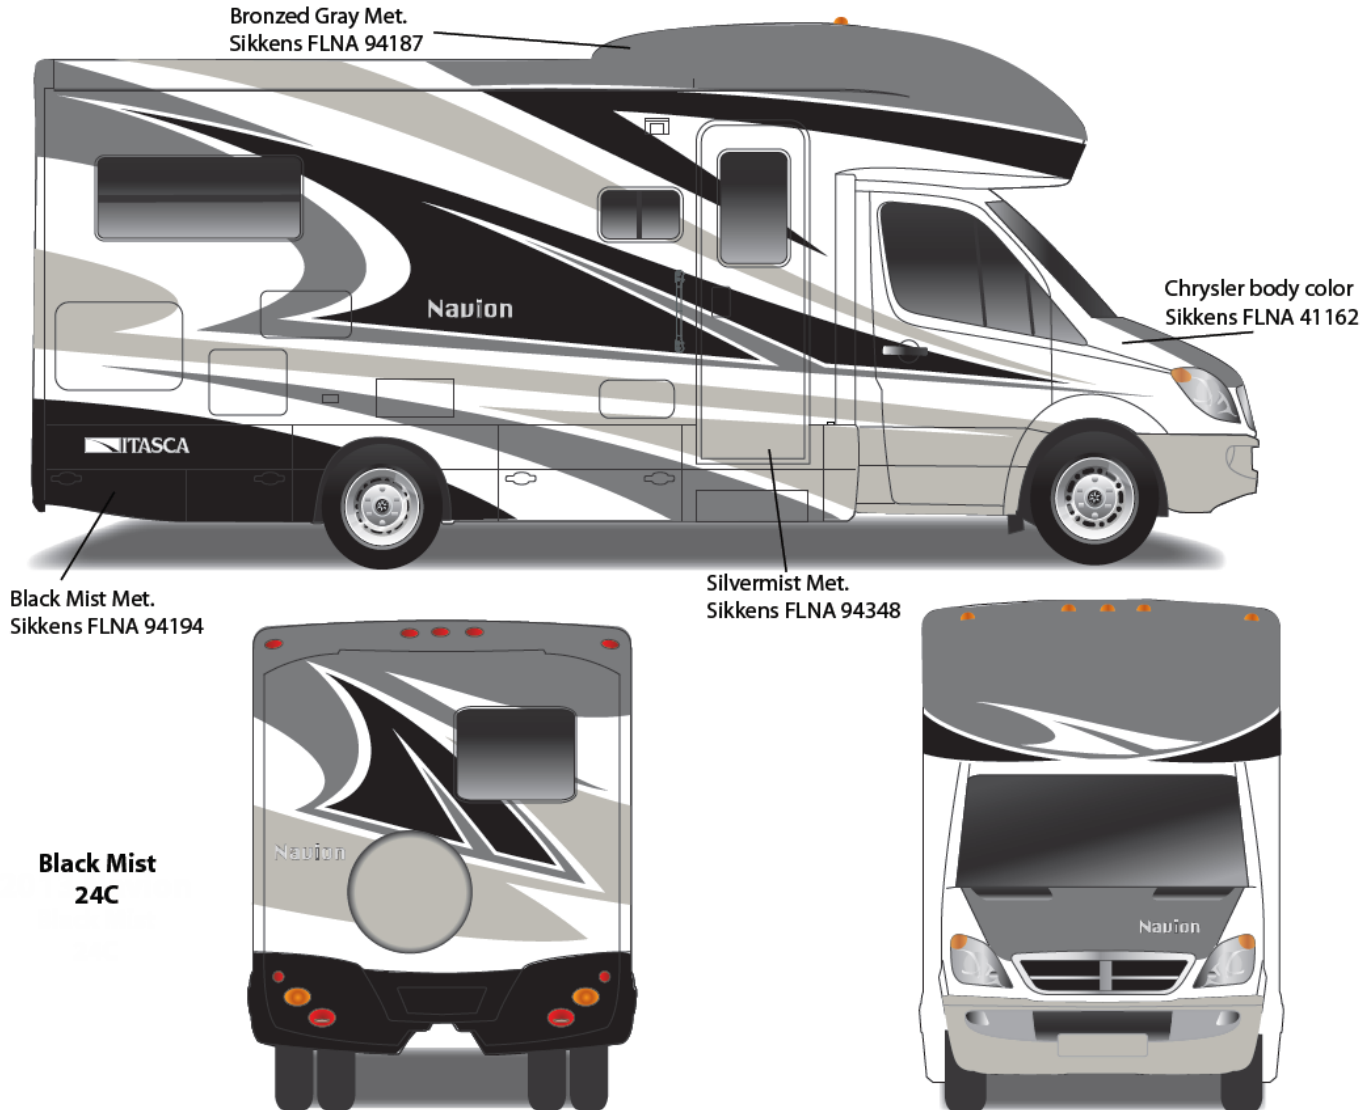

Navion - Full Body Paint 24C

Painted by CDI