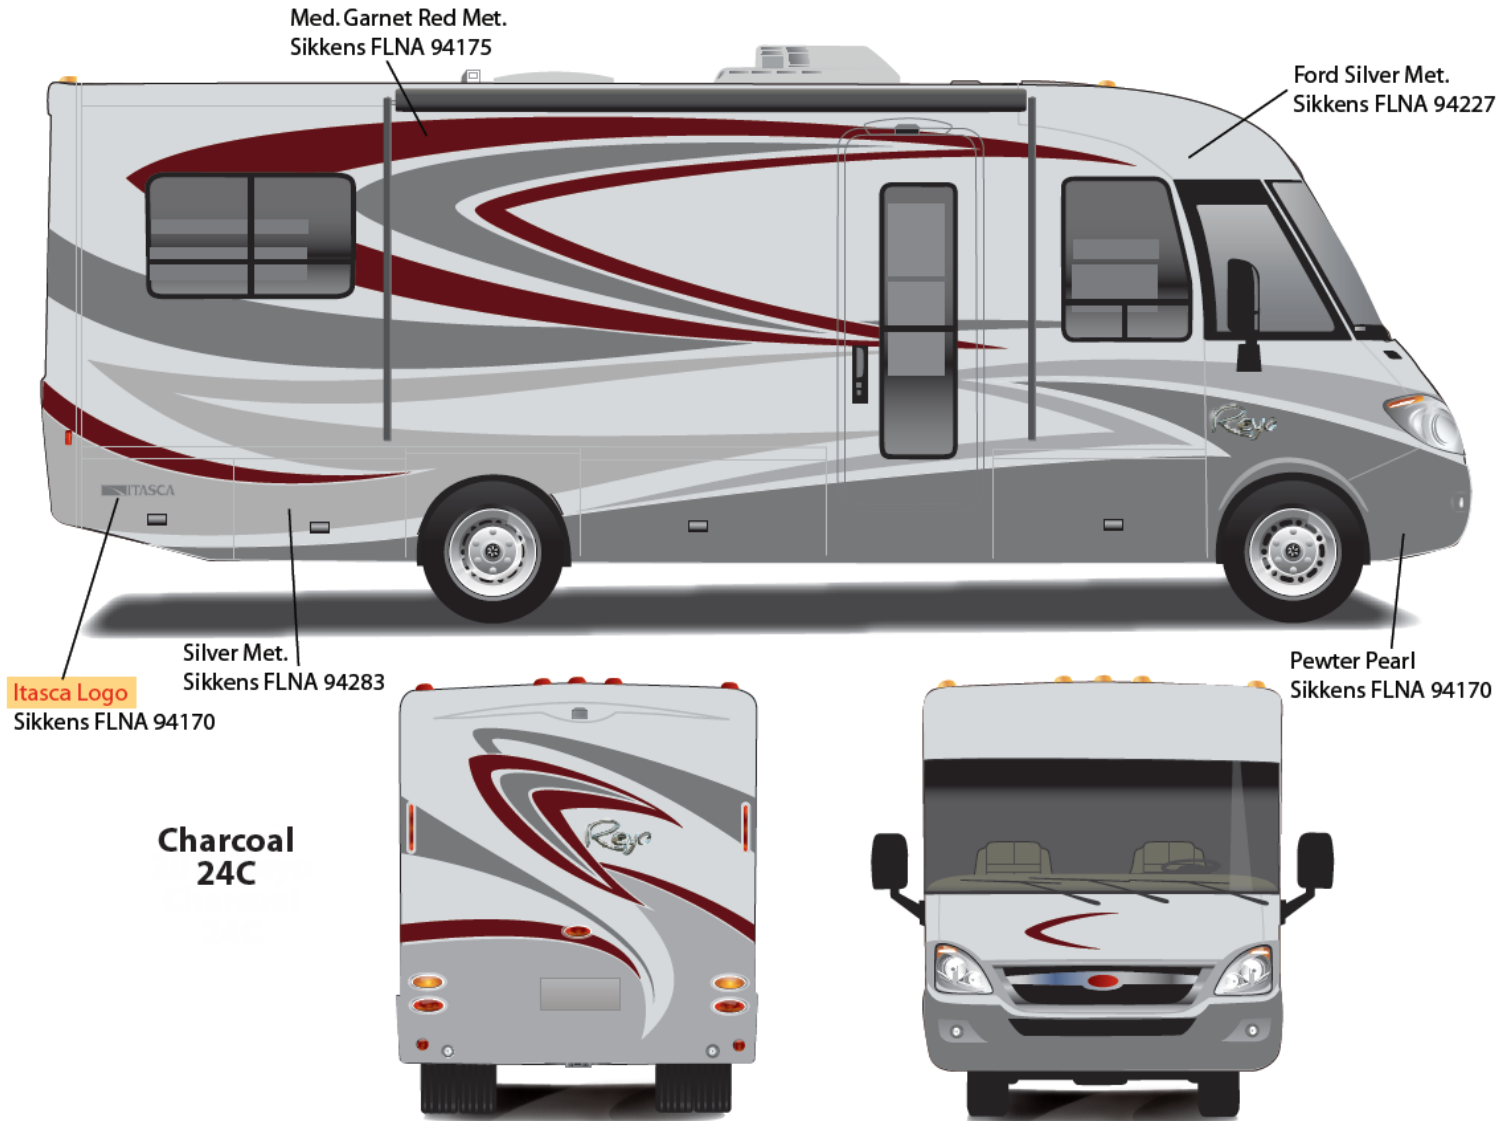

Rego - Full Body Paint 24C

Painted by CDI