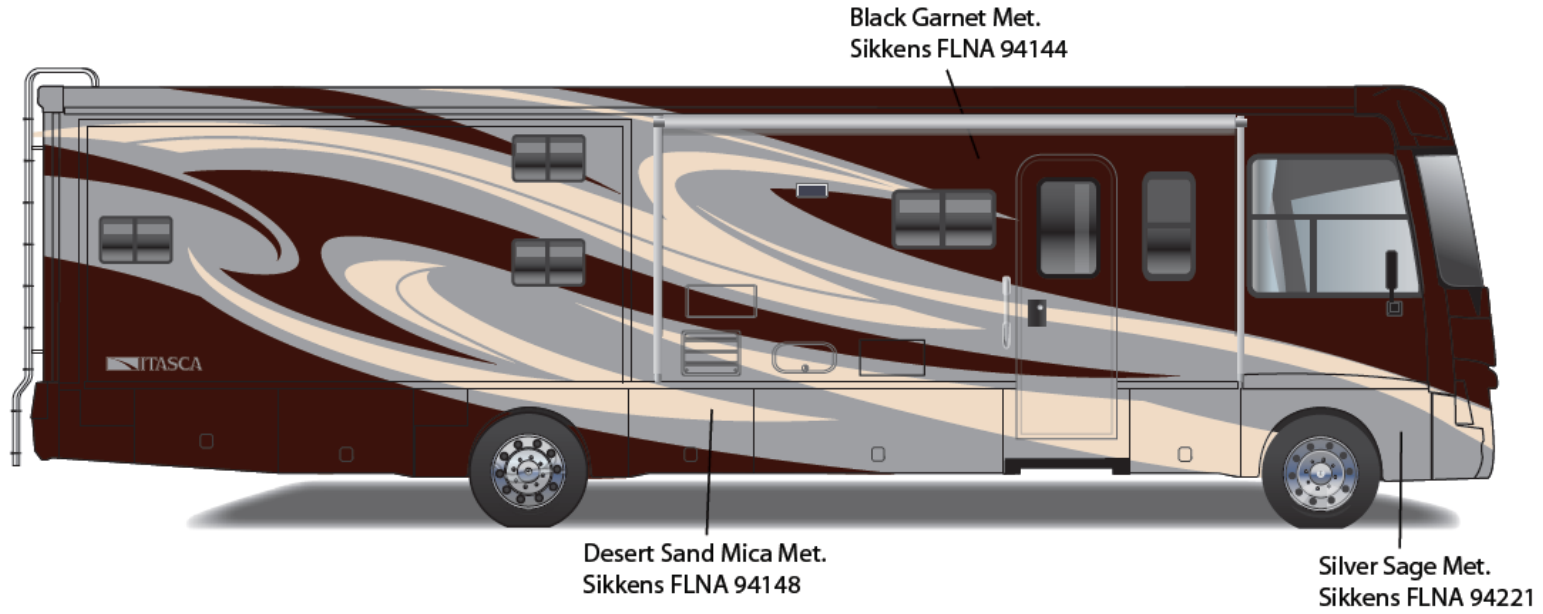

Sarova - Full Body Paint 24C

Painted by CDI