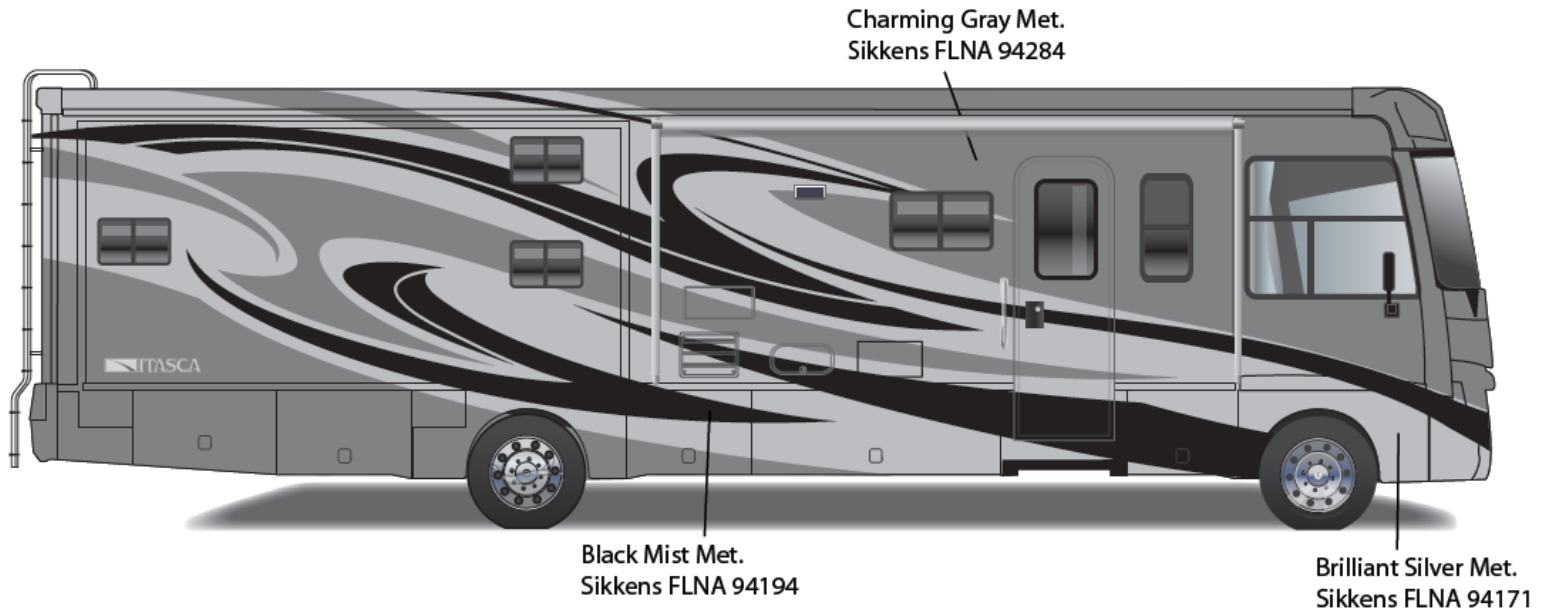

**Silver Lining
27A**

Sarova - Full Body Paint 92A

Painted by CDI

**Antique Sage
92A**

Sunstar

27G – Dark Cherry

Main Body Color

Bright White – B8951