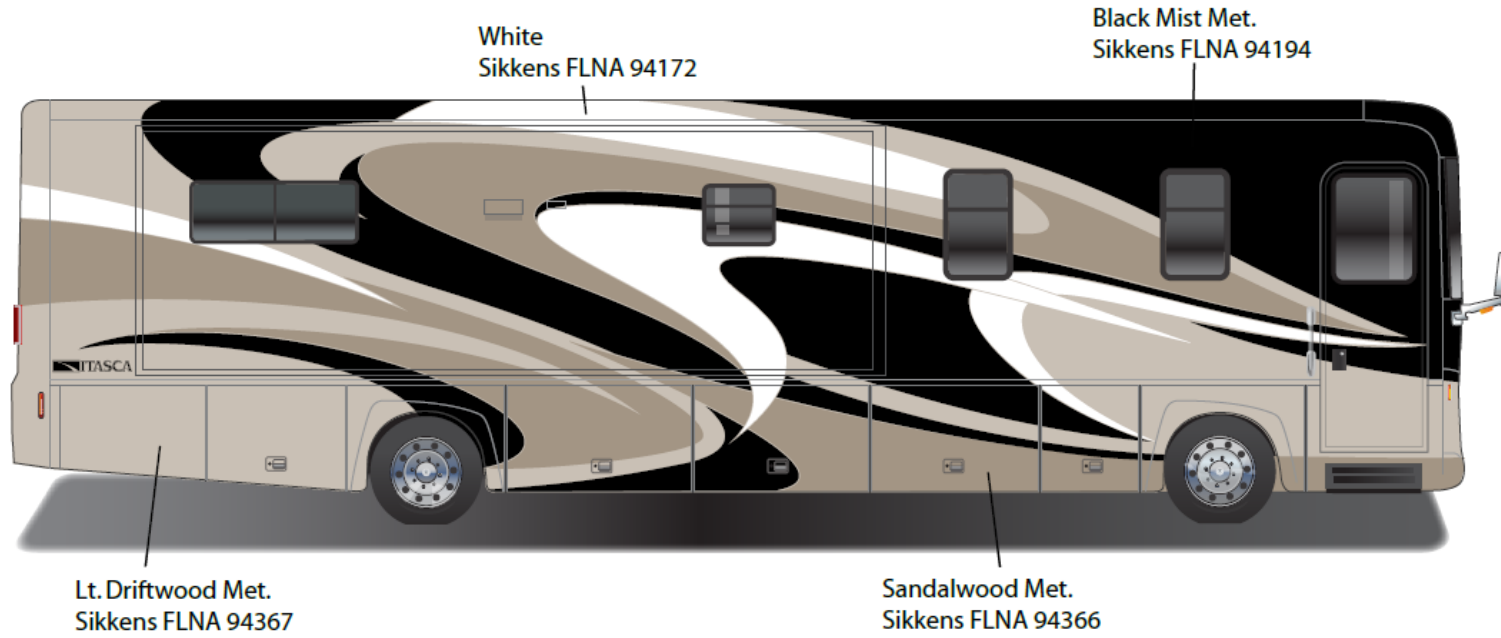

Meridian - Full Body Paint 24B

Painted by CDI