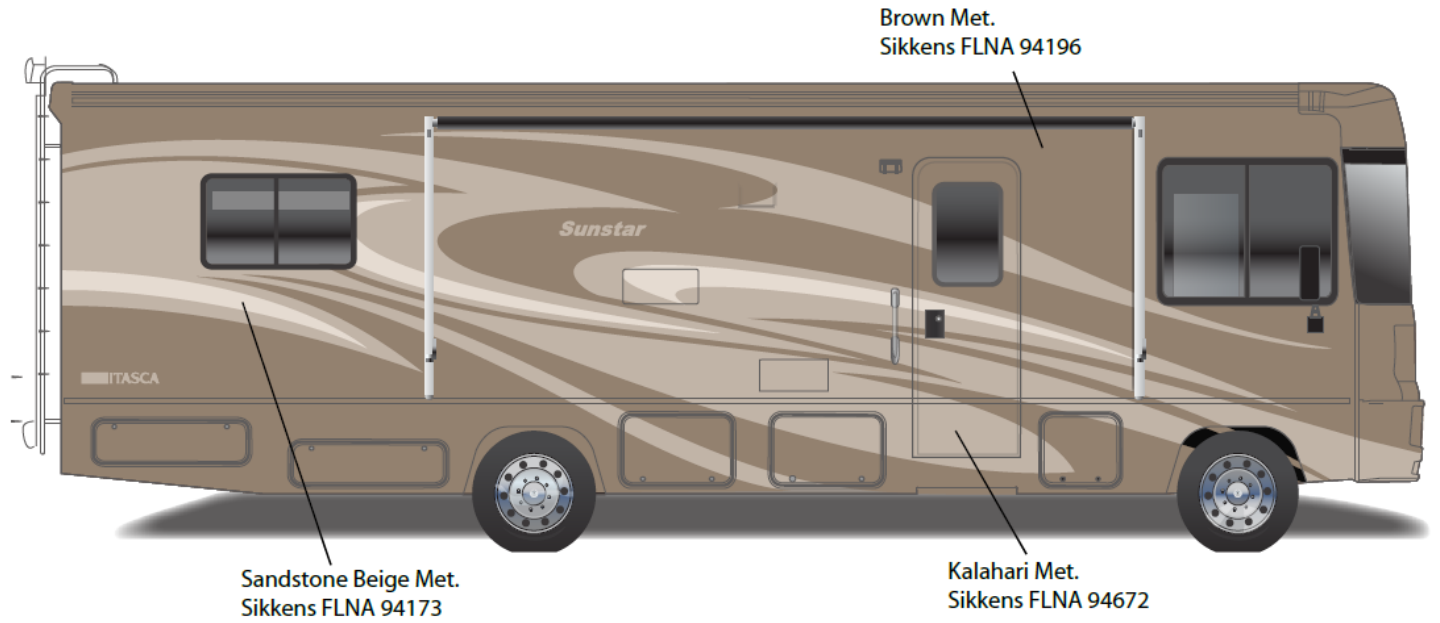

Sunstar - Full Body Paint 92A

Painted by CDI