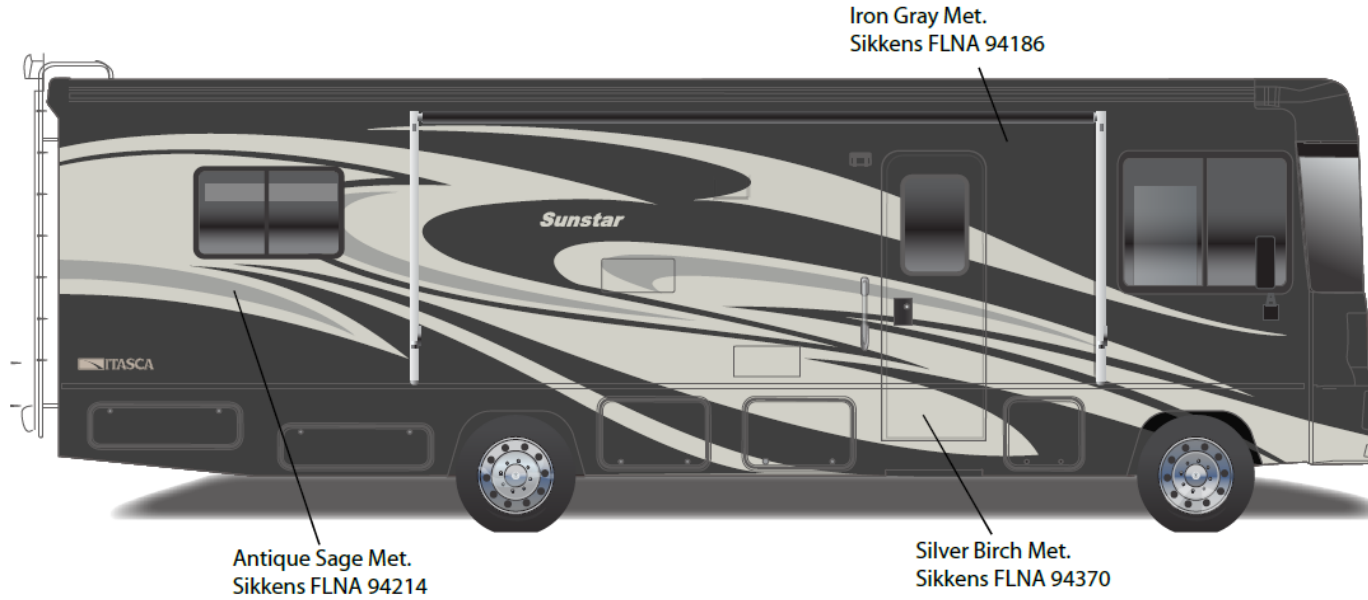

Sunstar - Full Body Paint 24C

Painted by CDI