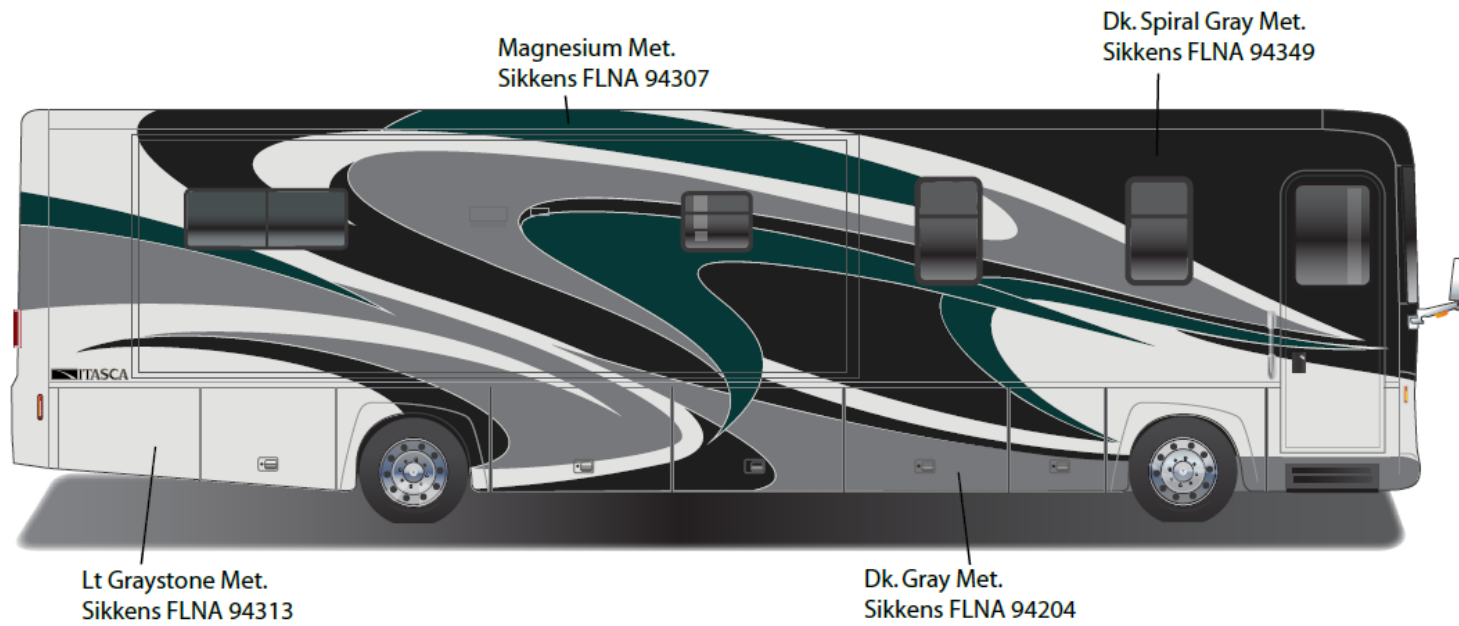

Meridian - Full Body Paint 24B

Painted by CDI

**Lt. Sandalwood
24B**

Meridian - Full Body Paint 24C

Painted by CDI

**Deep Mahogany
24C**

Meridian - Full Body Paint 24H

Painted by CDI