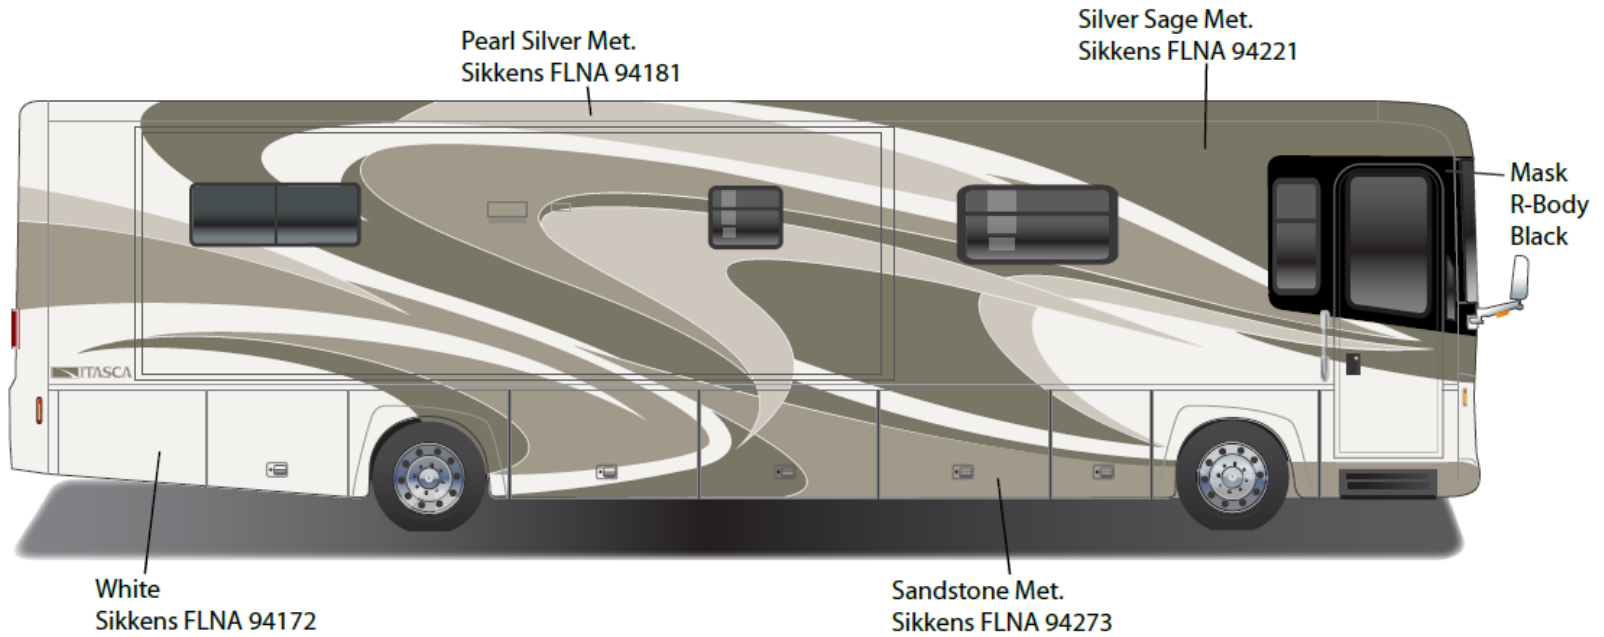

Meridian - Full Body Paint 24L

Painted by CDI