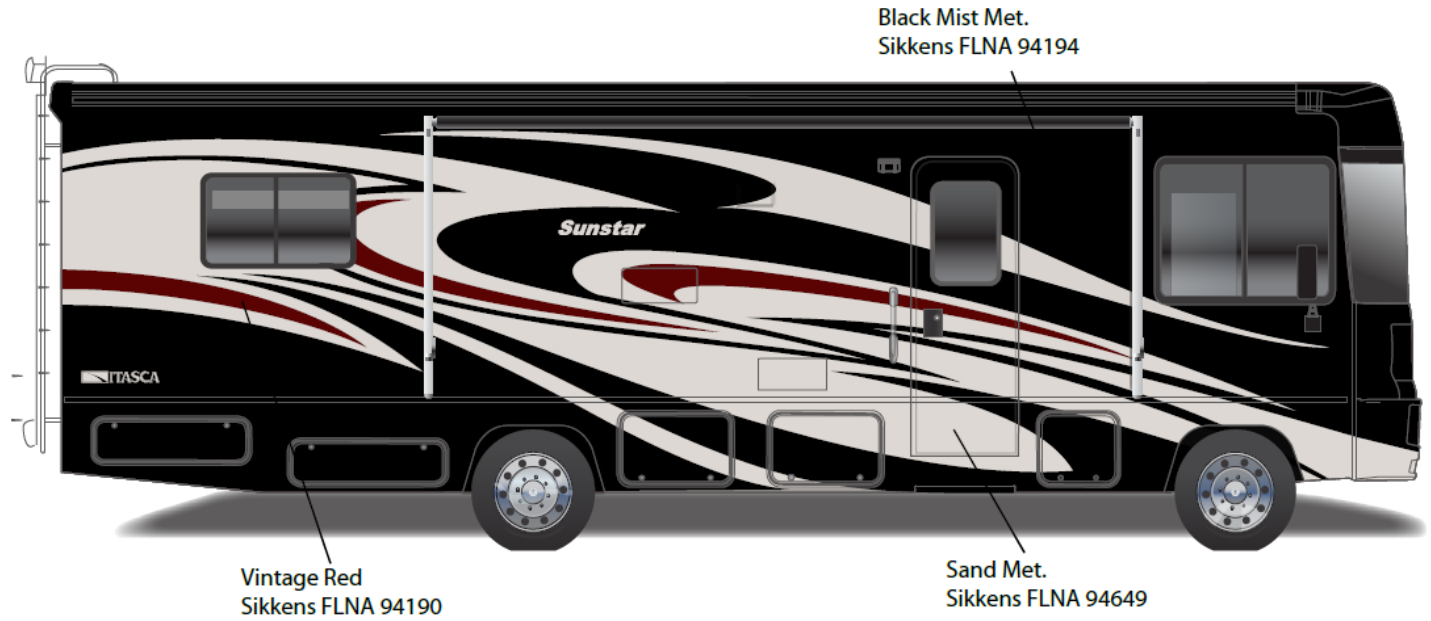

**Buckskin
24B**

Sunstar - Full Body Paint 24C

Painted by CDI

**Silver Birch
24C**

Sunstar - Full Body Paint 27A

Painted by CDI

**Vintage Red
27A**

Sunstar - Full Body Paint 92A