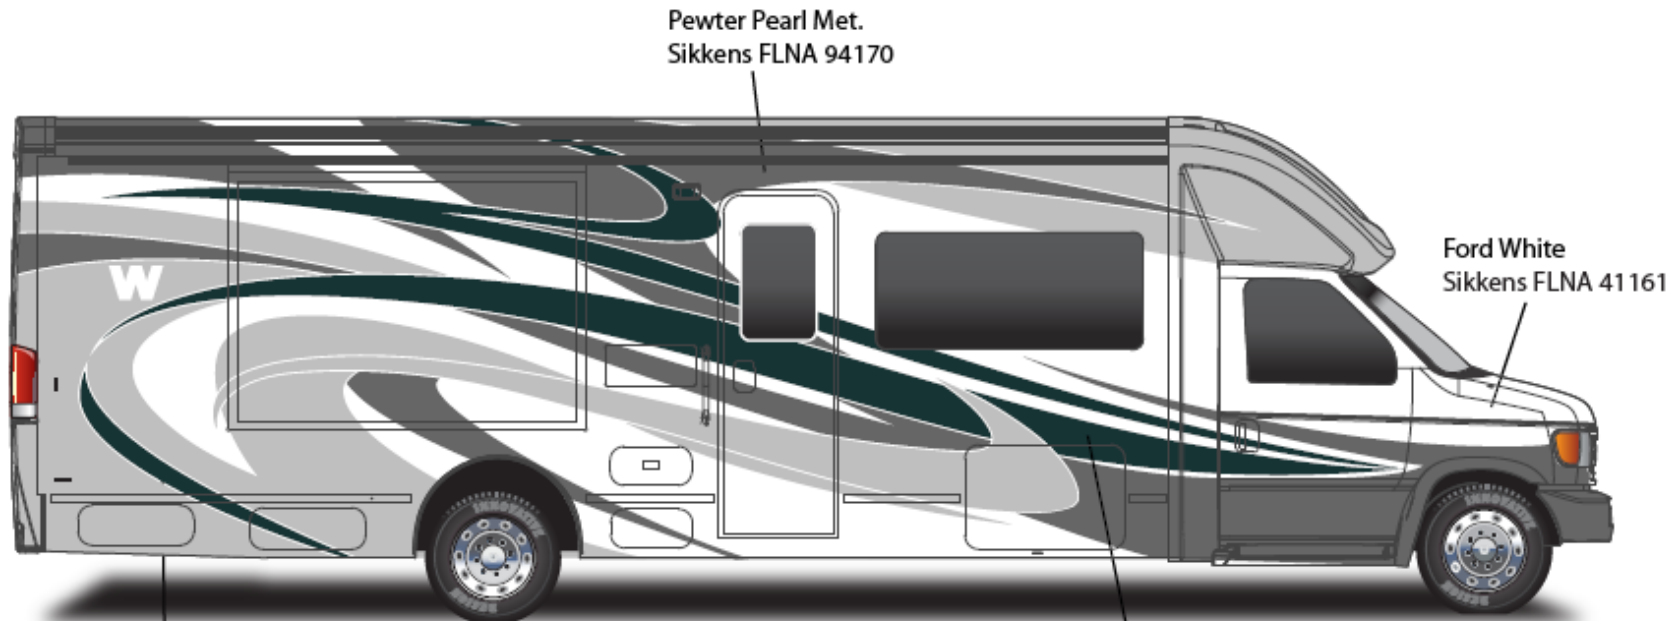

ASPECT w/FULL BODY PAINT PACKAGE 92A – *Painted by CDI*

Silver Sky Met.
Sikkens FLNA 94208

Sailfin Blue Met.
Sikkens FLNA 94147

**2012 Aspect
Sailfin
92A**