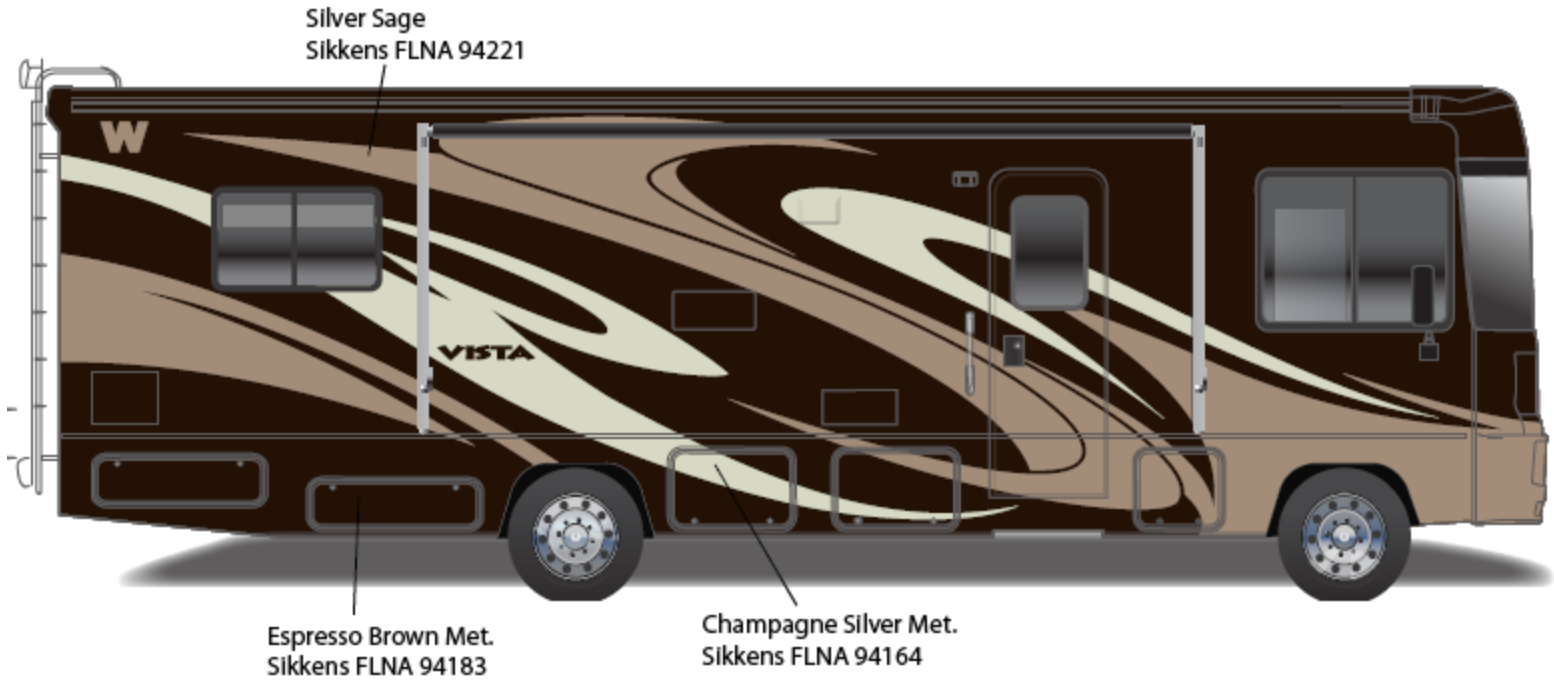

**VISTA w/FULL BODY PAINT PACKAGE 24C – *Painted by CDI***

**2012 Vista  
Saddle  
24C**

**VISTA w/FULL BODY PAINT PACKAGE 27A - *Painted by CDI***

**2012 Vista  
Espresso  
27A**

**VISTA w/FULL BODY PAINT PACKAGE 92A – *Painted by CDI***