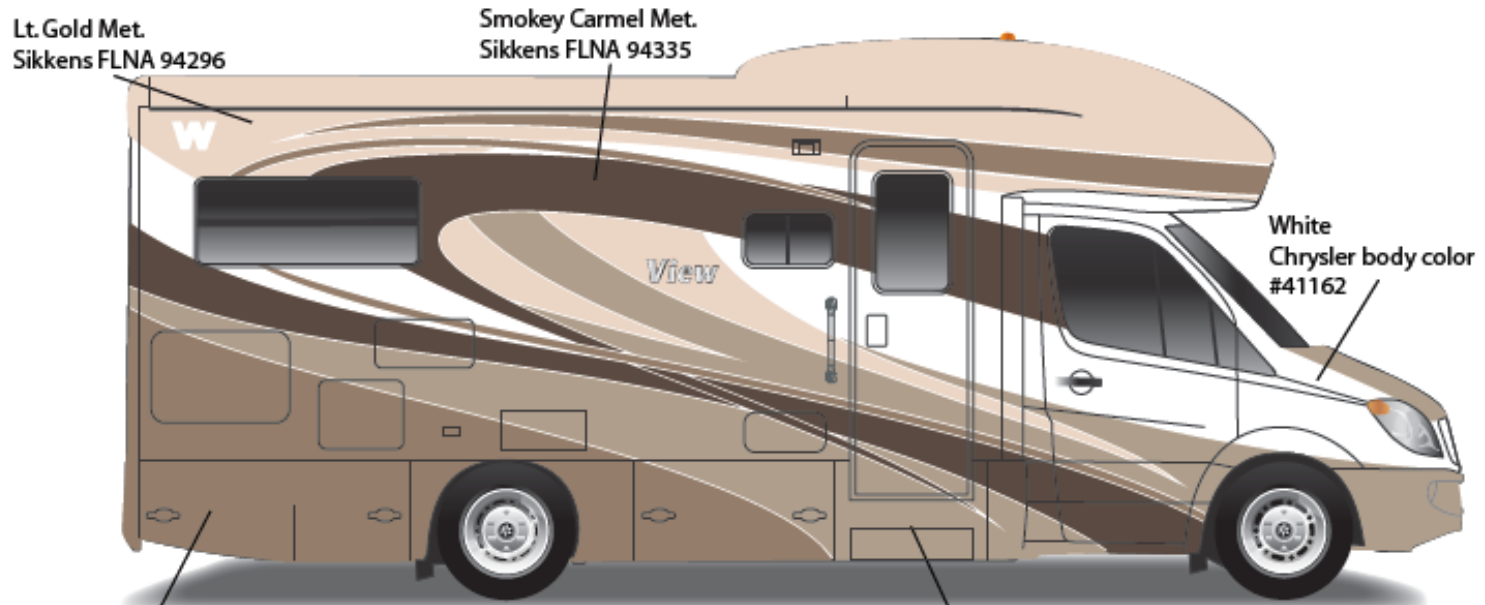

VIEW w/FULL BODY PAINT PACKAGE 27A – painted by CDI

Sandalwood Met.
Sikkens FLNA 94334

Sandstone Met.
Sikkens FLNA 94273

**2012 View
Sandalwood
27A**