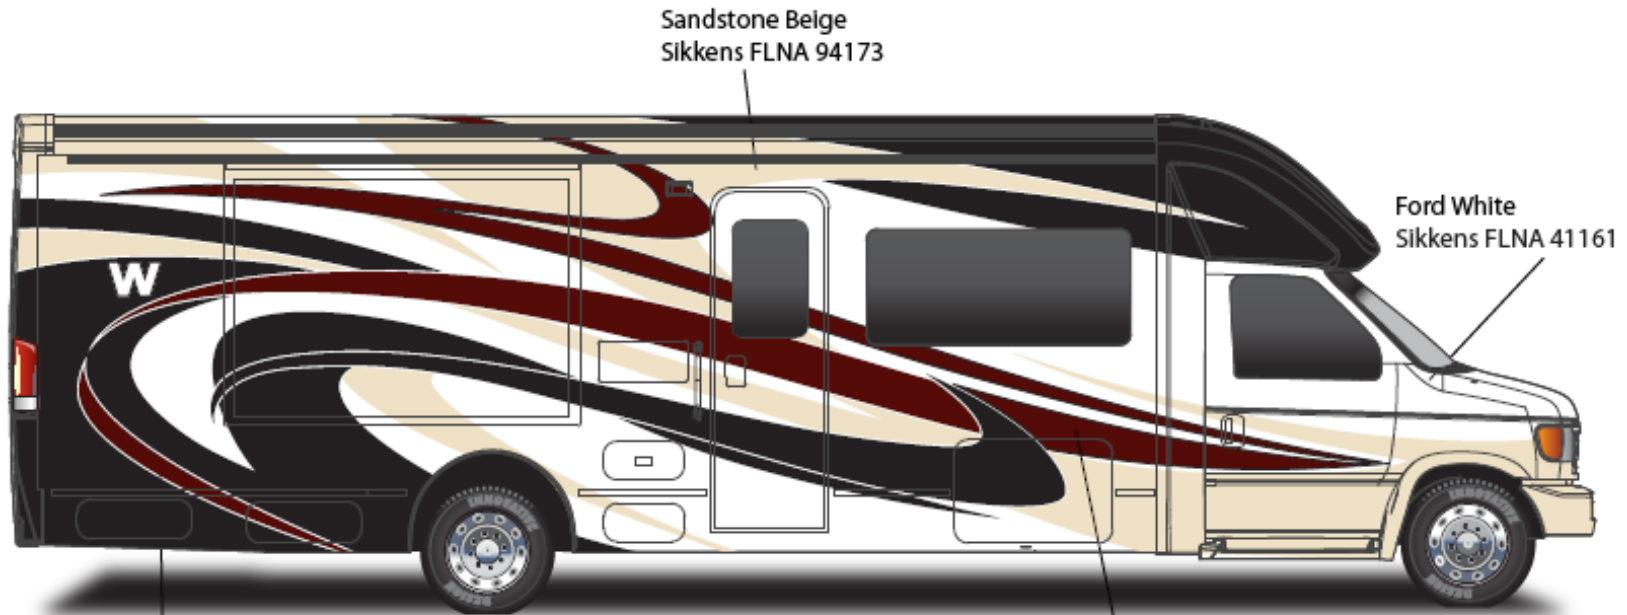

ASPECT w/FULL BODY PAINT PACKAGE 24C – *Painted by CDI*

Black Mist Met.
Sikkens FLNA 94194

Med. Red Mica
Sikkens FLNA 94209

**2012 Aspect
Red Dawn
24C**