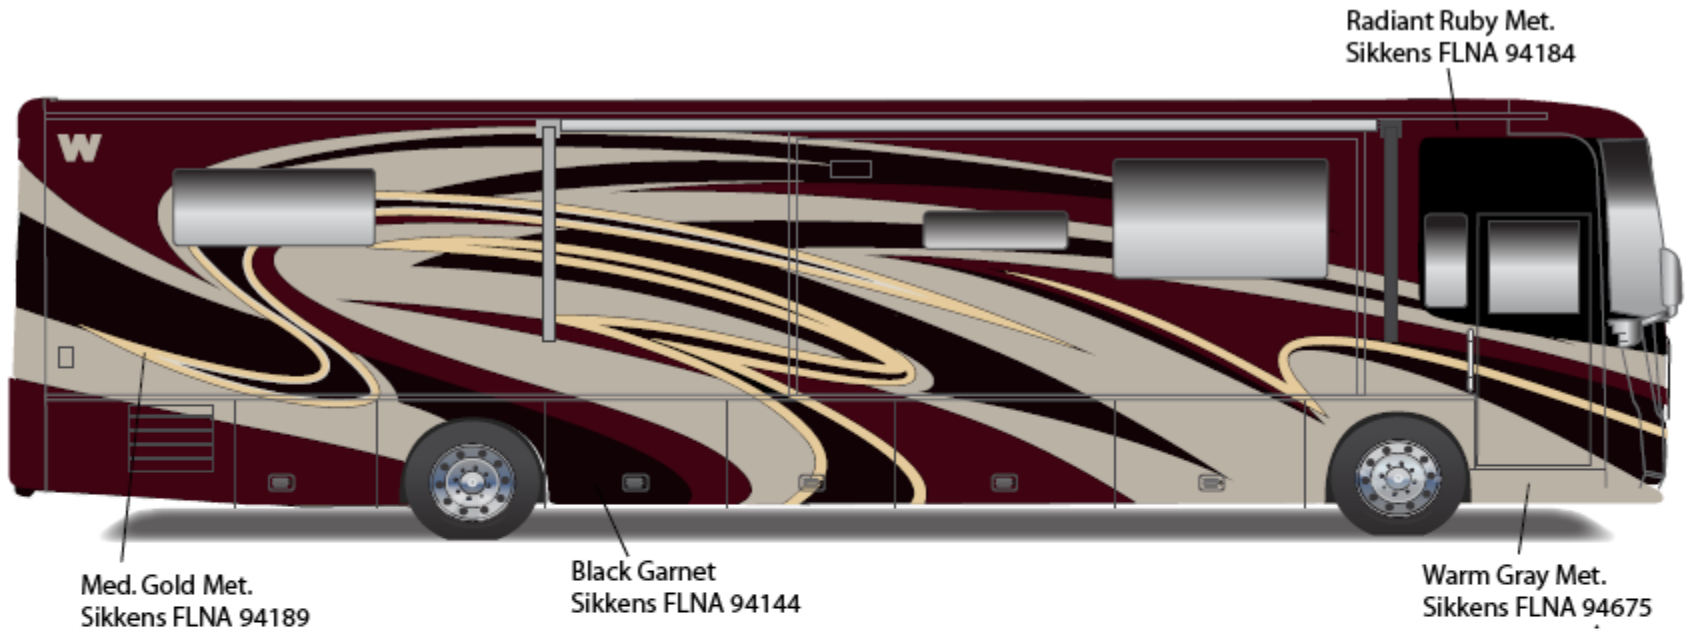

**TOUR w/FULL BODY PAINT PACKAGE 24C – painted by CDI**

**2012 Tour II  
Silver Birch  
24C**

**TOUR w/FULL BODY PAINT PACKAGE 24H – *Painted by CDI***

**2012 Tour  
Saddle  
24H**

**TOUR w/FULL BODY PAINT PACKAGE 24L – *Painted by CDI***