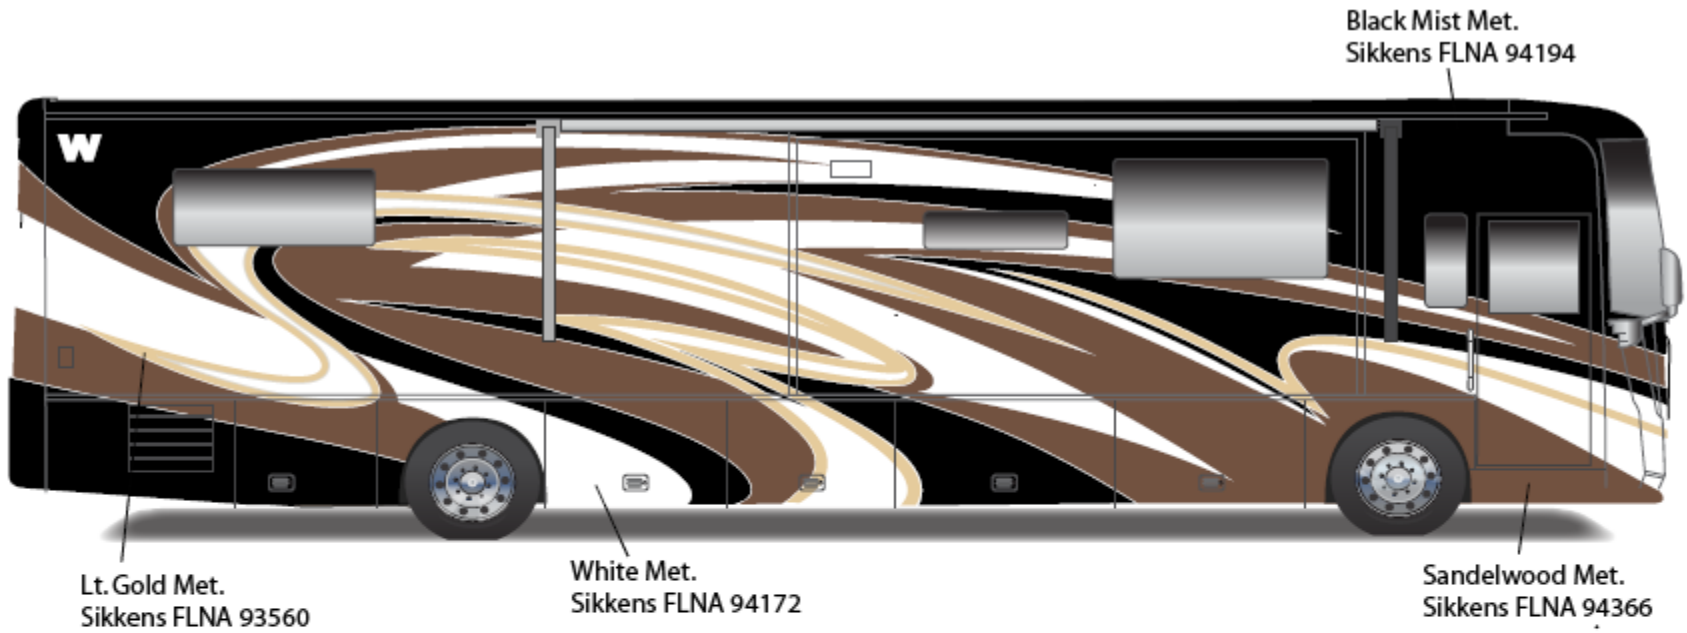

**2012 JOURNEY**  
Silver Frost  
27A

**JOURNEY w/FULL BODY PAINT PACKAGE 92A – *Painted by CDI***

**2012 JOURNEY**  
Cinnamon  
92A

**TOUR w/FULL BODY PAINT PACKAGE 24B – *Painted by CDI***

**2012 Tour II  
Autumn Frost  
24B**