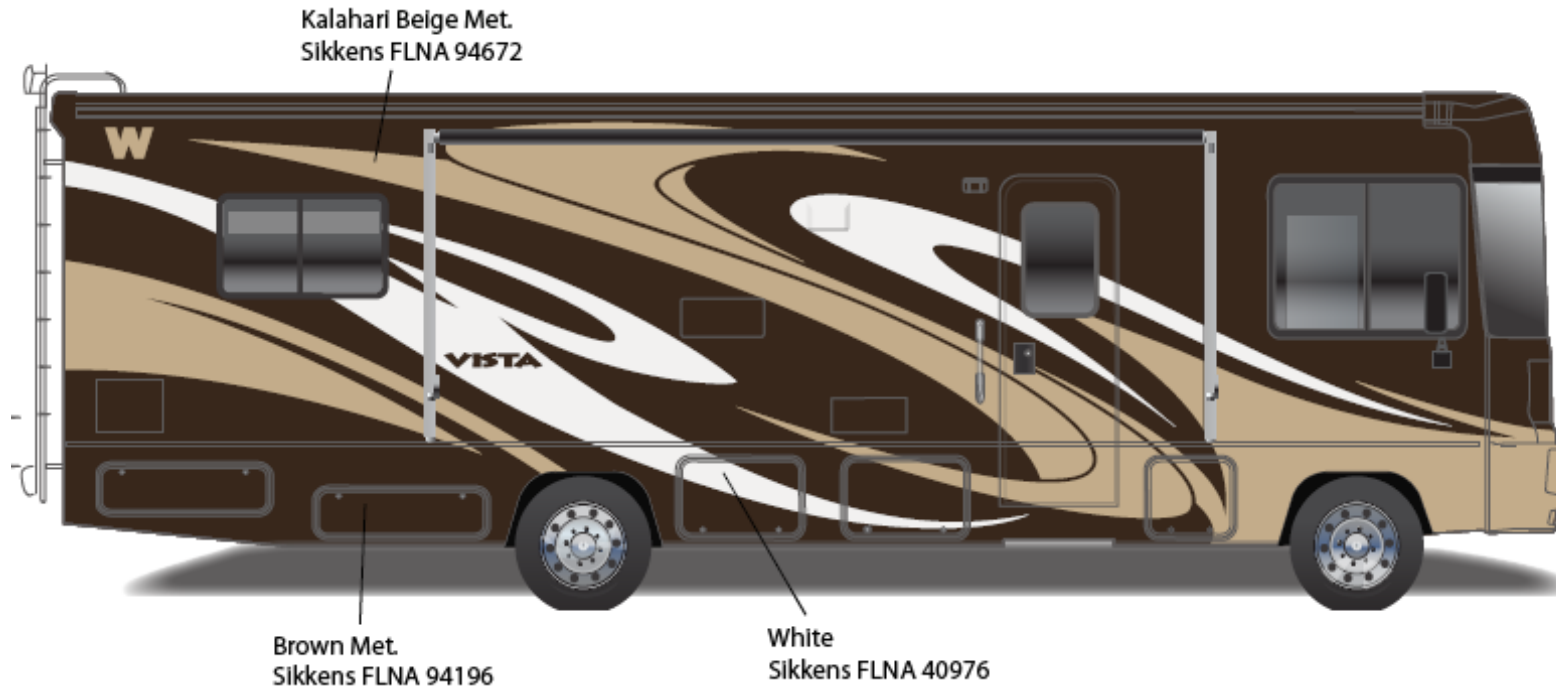

**VISTA w/FULL BODY PAINT PACKAGE 24C – *Painted by CDI***

**2012 Vista  
Saddle  
24C**

**VISTA w/FULL BODY PAINT PACKAGE 27A - *Painted by CDI***

**2012 Vista  
Espresso  
27A**

**VISTA w/FULL BODY PAINT PACKAGE 92A – *Painted by CDI***