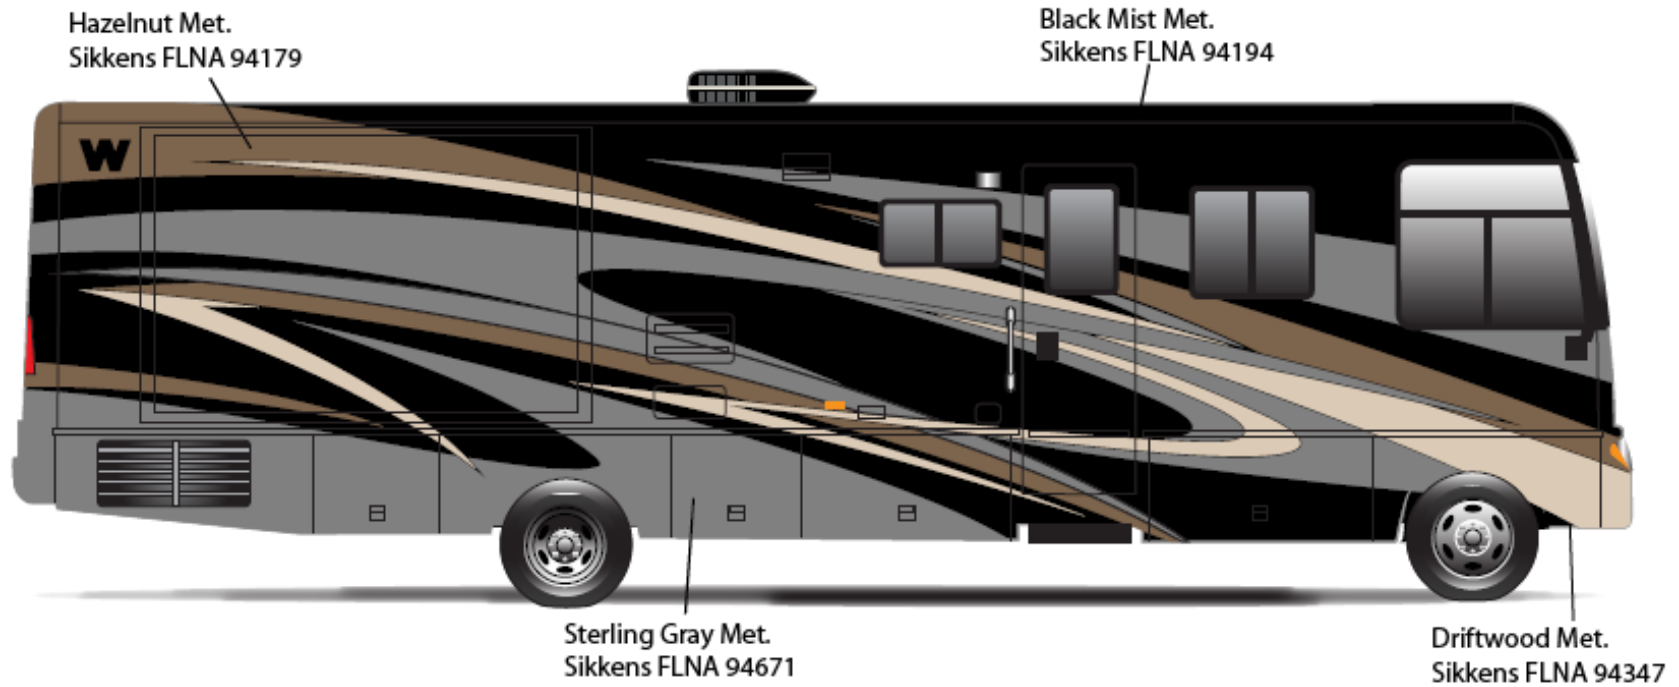

ADVENTURER w/FULL BODY PAINT PACKAGE 24C – *Painted by CDI*

2012 ADVENTURER
Ebony
24C