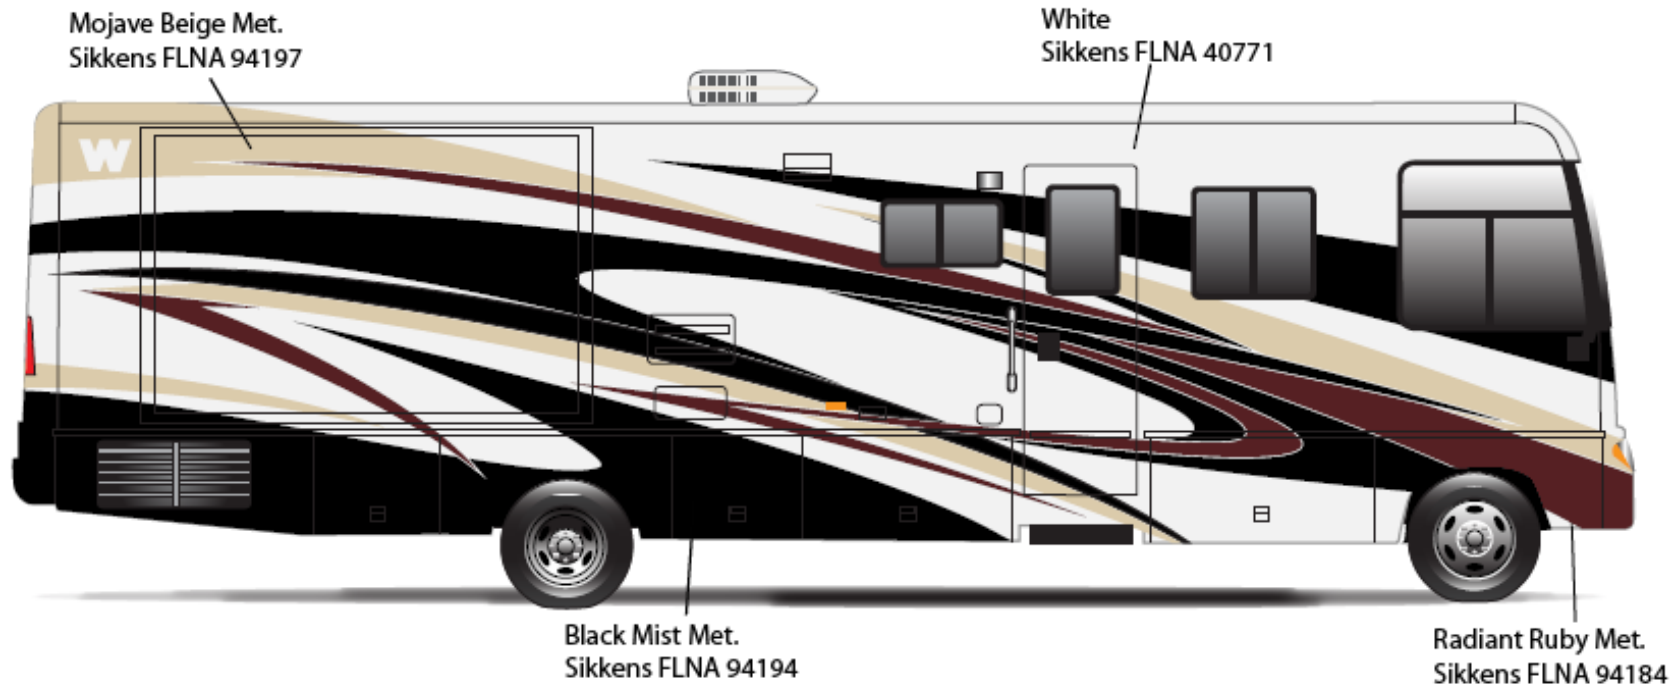

**2012 Via  
Copper Canyon  
27A**

**VIA w/FULL BODY PAINT PACKAGE 92A – painted by CDI**

Modern Gray Met.  
Sikkens FLNA 93577

Silver Sage Met.  
Sikkens FLNA 94221

**2012 Via  
Graphite  
92A**

**ADVENTURER w/FULL BODY PAINT PACKAGE 24B – *Painted by CDI***