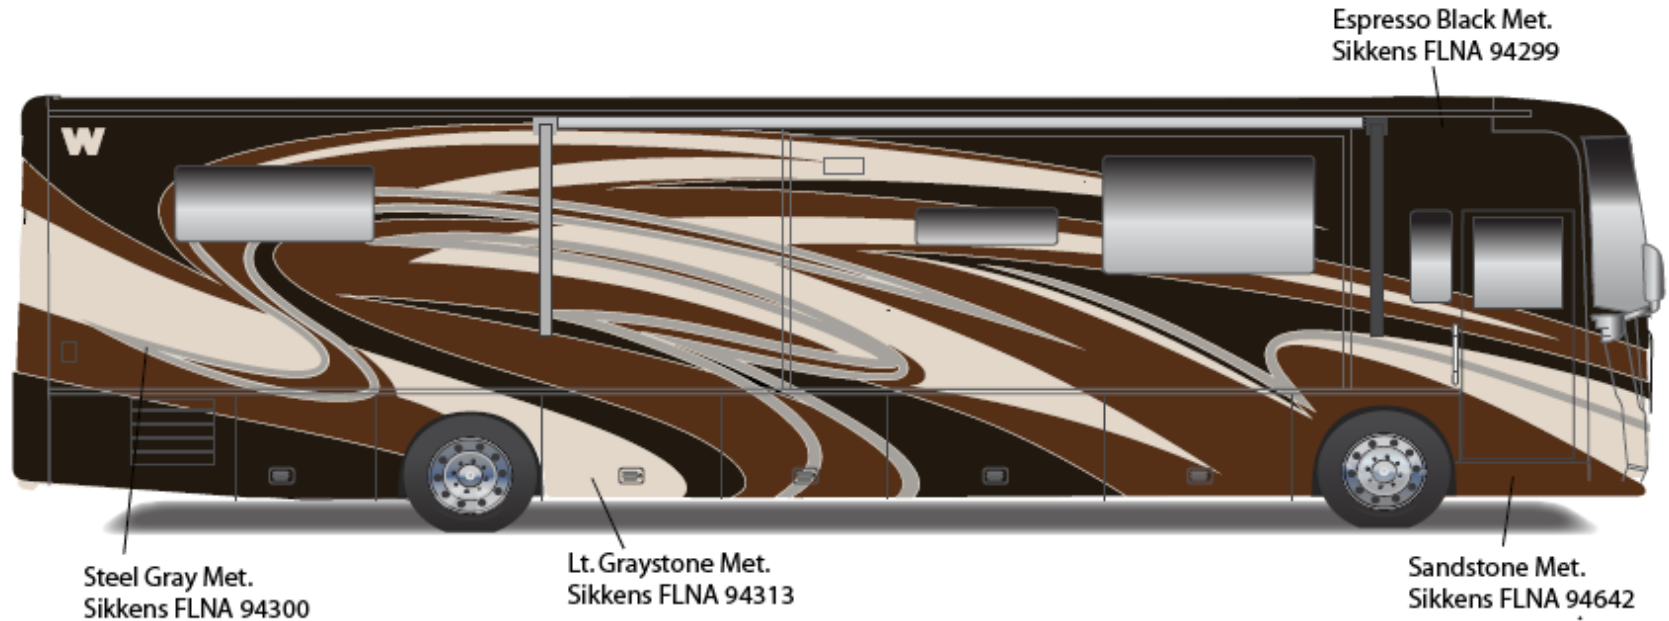

TOUR w/FULL BODY PAINT PACKAGE 24H – *Painted by CDI*

**2012 Tour
Saddle
24H**