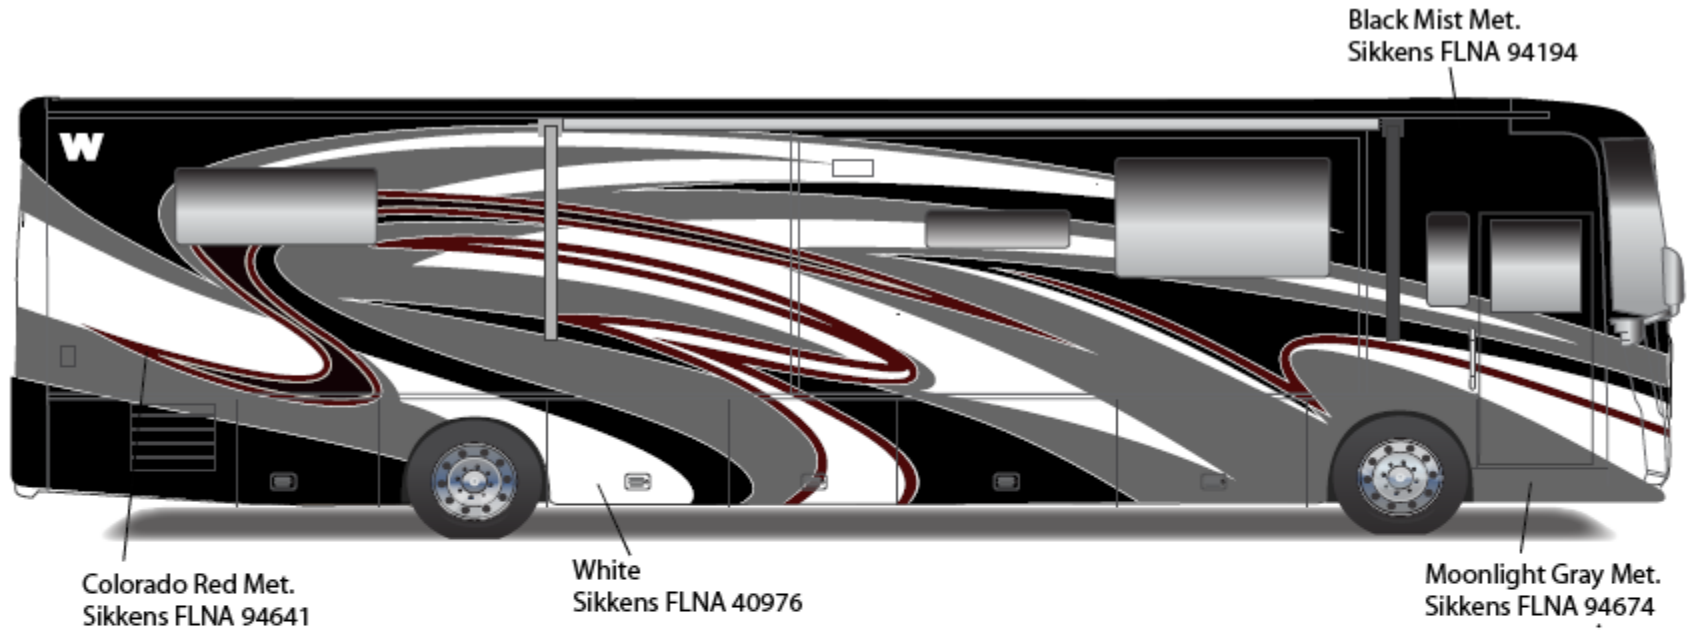

TOUR w/FULL BODY PAINT PACKAGE 27A – painted by CDI

**2012 Tour II
Moonlight Gray
27A**