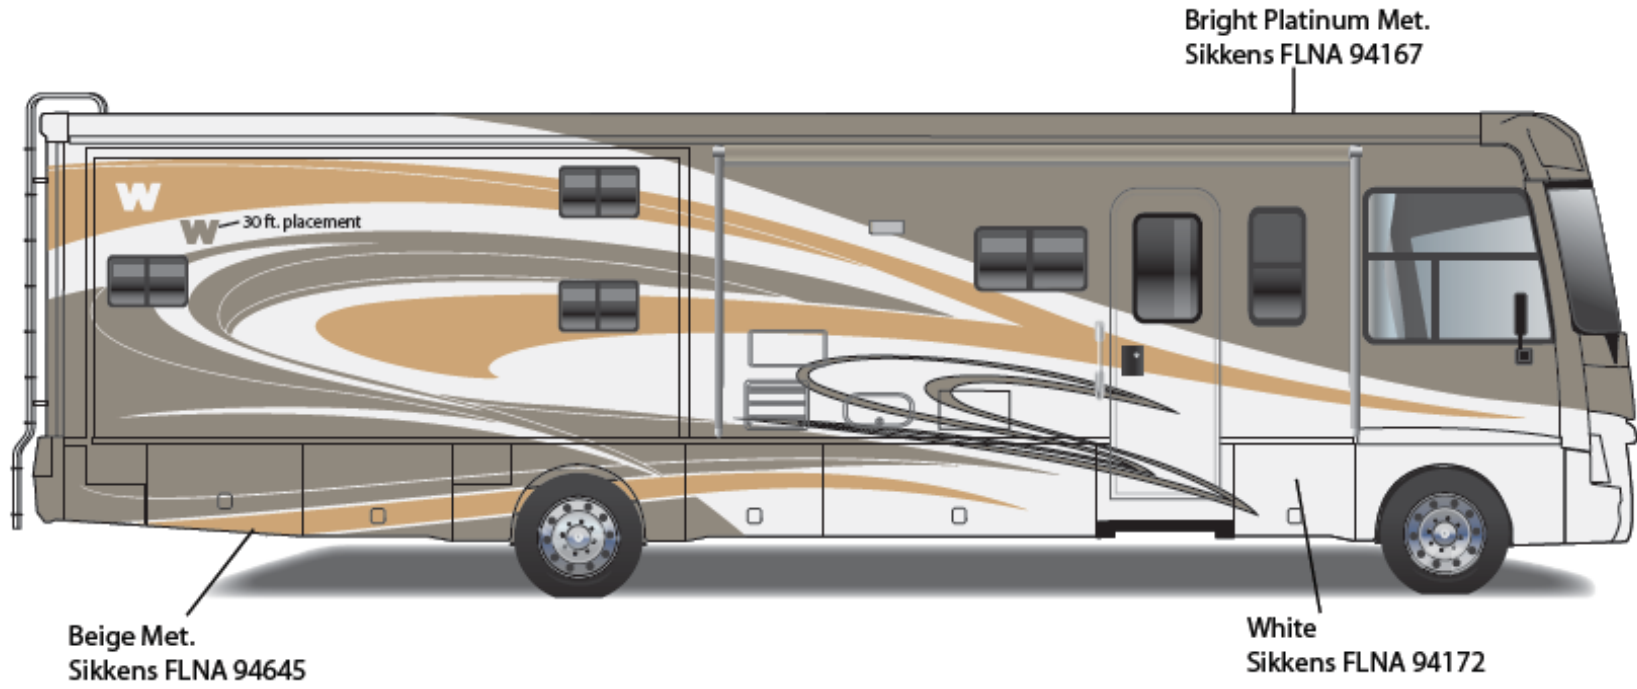

SIGHTSEER w/FULL BODY PAINT PACKAGE 92A – *Painted by CDI*

**2012 Sightseer
Pearl
92A**