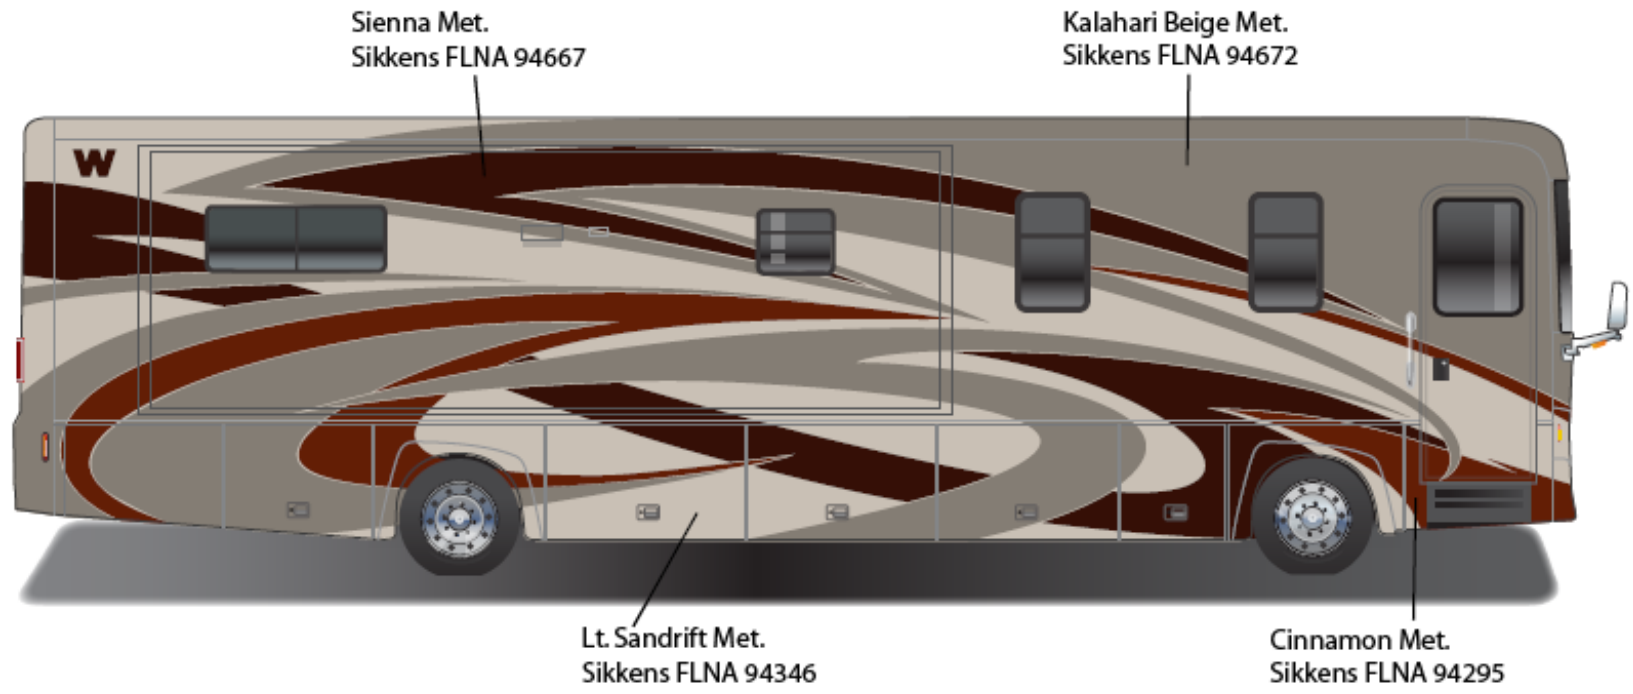

JOURNEY w/FULL BODY PAINT PACKAGE 92A – *Painted by CDI*

2012 JOURNEY
Cinnamon
92A