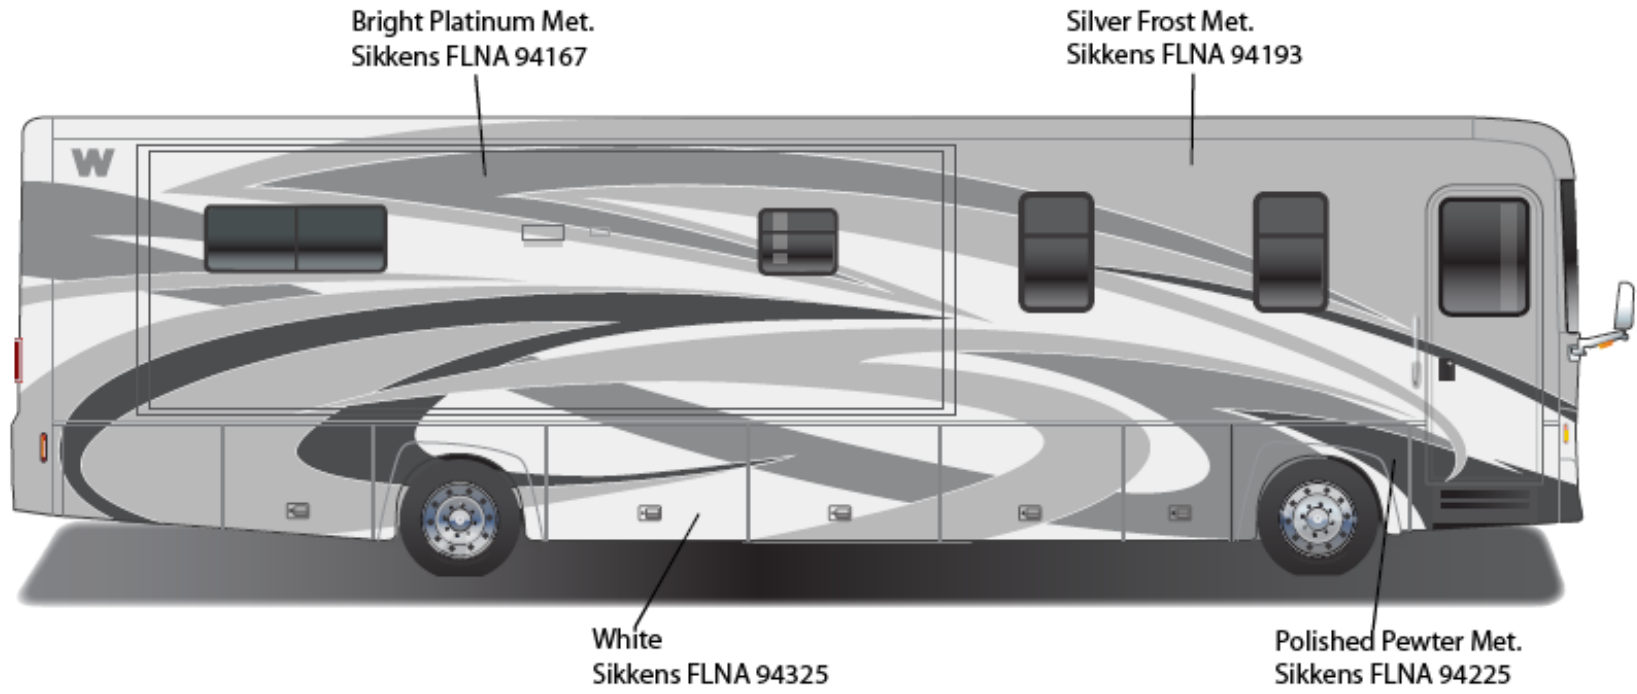

### JOURNEY w/FULL BODY PAINT PACKAGE 24H – *Painted by CDI*

**2012 JOURNEY**  
Silver Sage  
24H

**JOURNEY w/FULL BODY PAINT PACKAGE 24L – *Painted by CDI***

**2012 JOURNEY  
Platinum  
24L**

**JOURNEY w/FULL BODY PAINT PACKAGE 27A – *Painted by CDI***