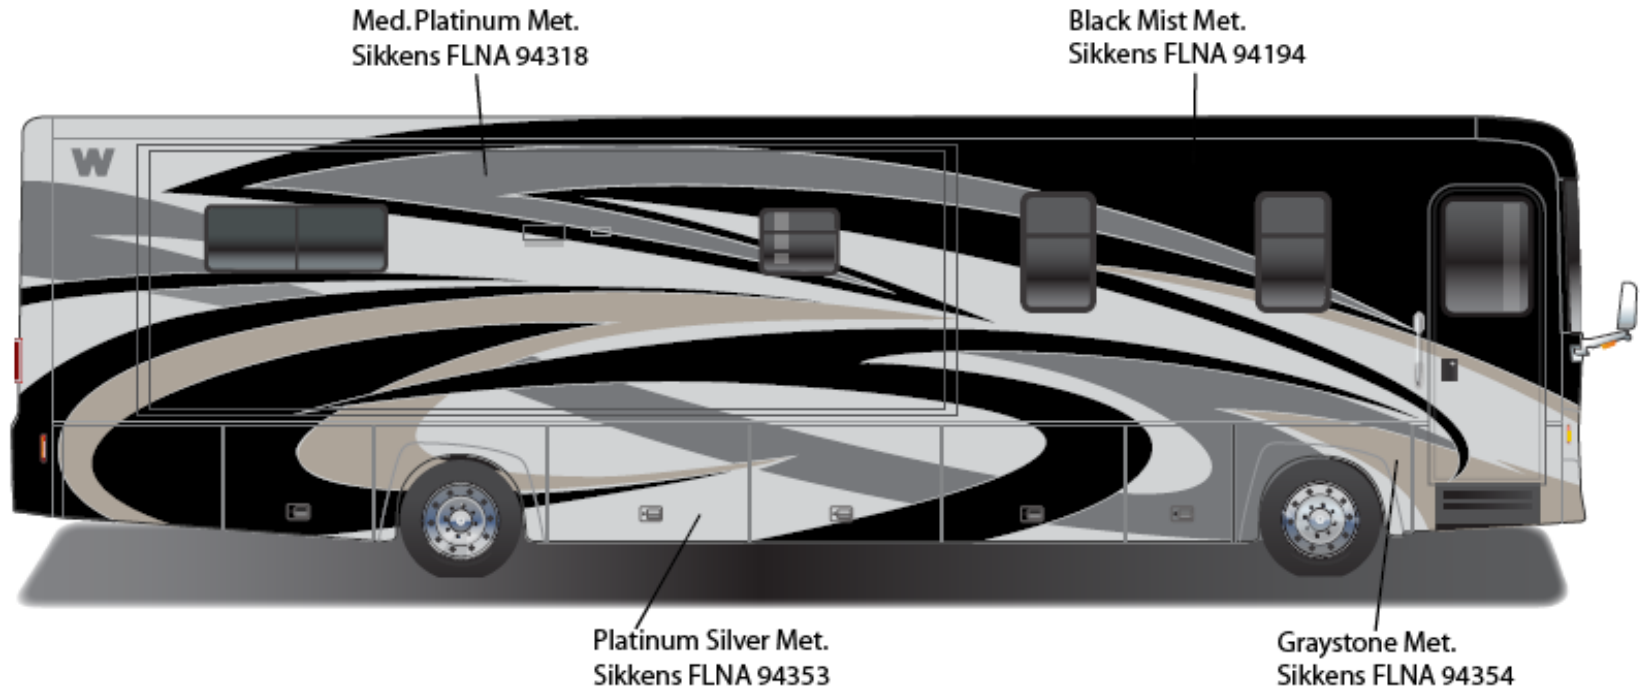

JOURNEY w/FULL BODY PAINT PACKAGE 24L – *Painted by CDI*

**2012 JOURNEY
Platinum
24L**