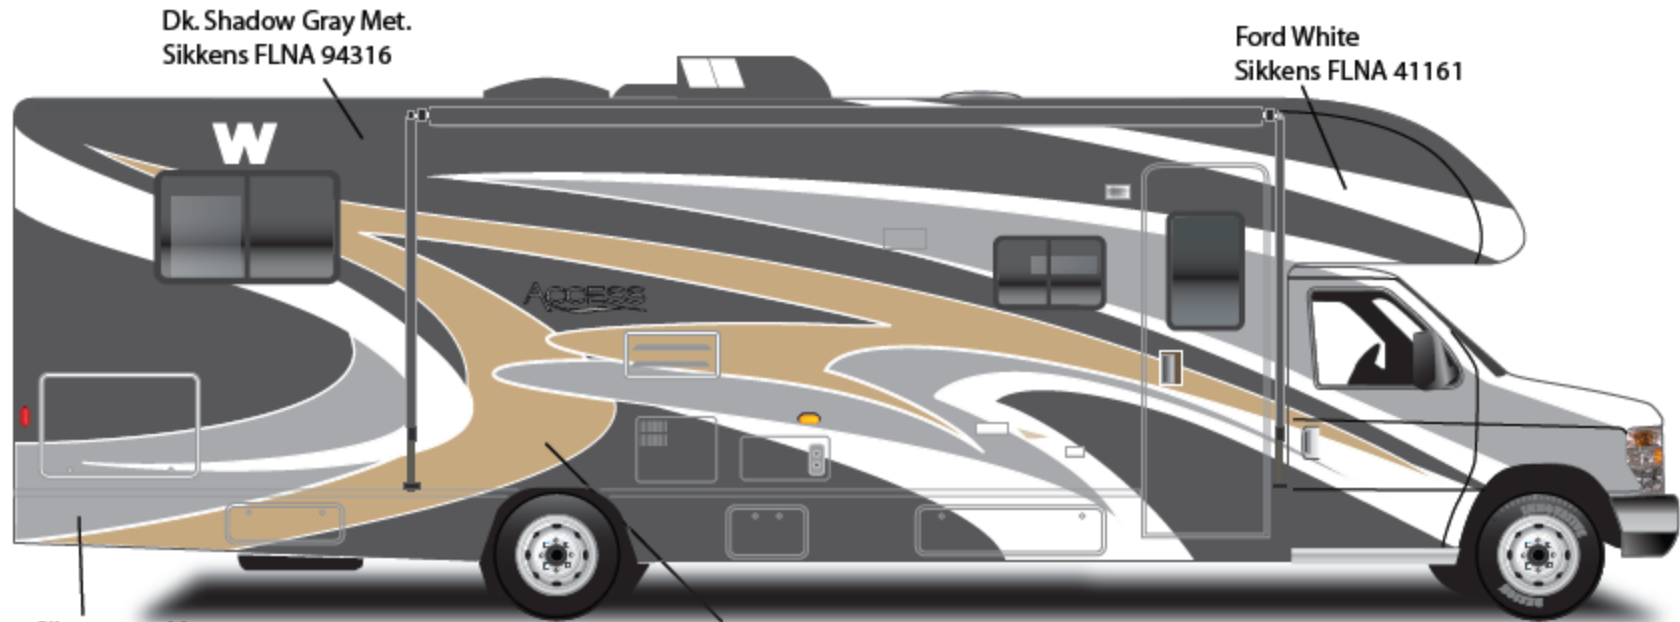

ACCESS Premier w/FULL BODY PAINT PACKAGE 24C – painted by CDI

**2012 Access
Silverstone
24C**