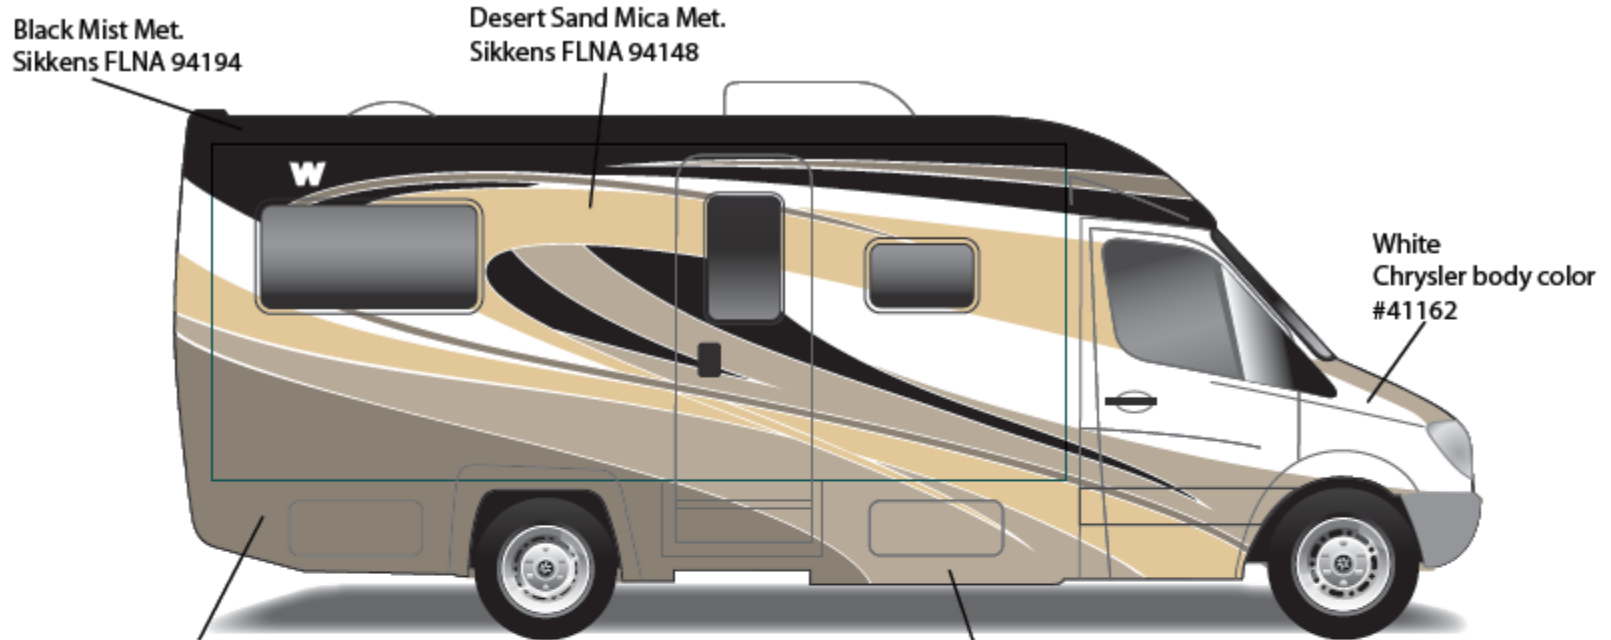

Sandstone Met.  
Sikkens FLNA 94273

**2012 View Profile  
Sandalwood  
27A**

**VIEW Profile w/FULL BODY PAINT PACKAGE 92A – painted by CDI**

**2012 View Profile  
Blackstone  
92A**