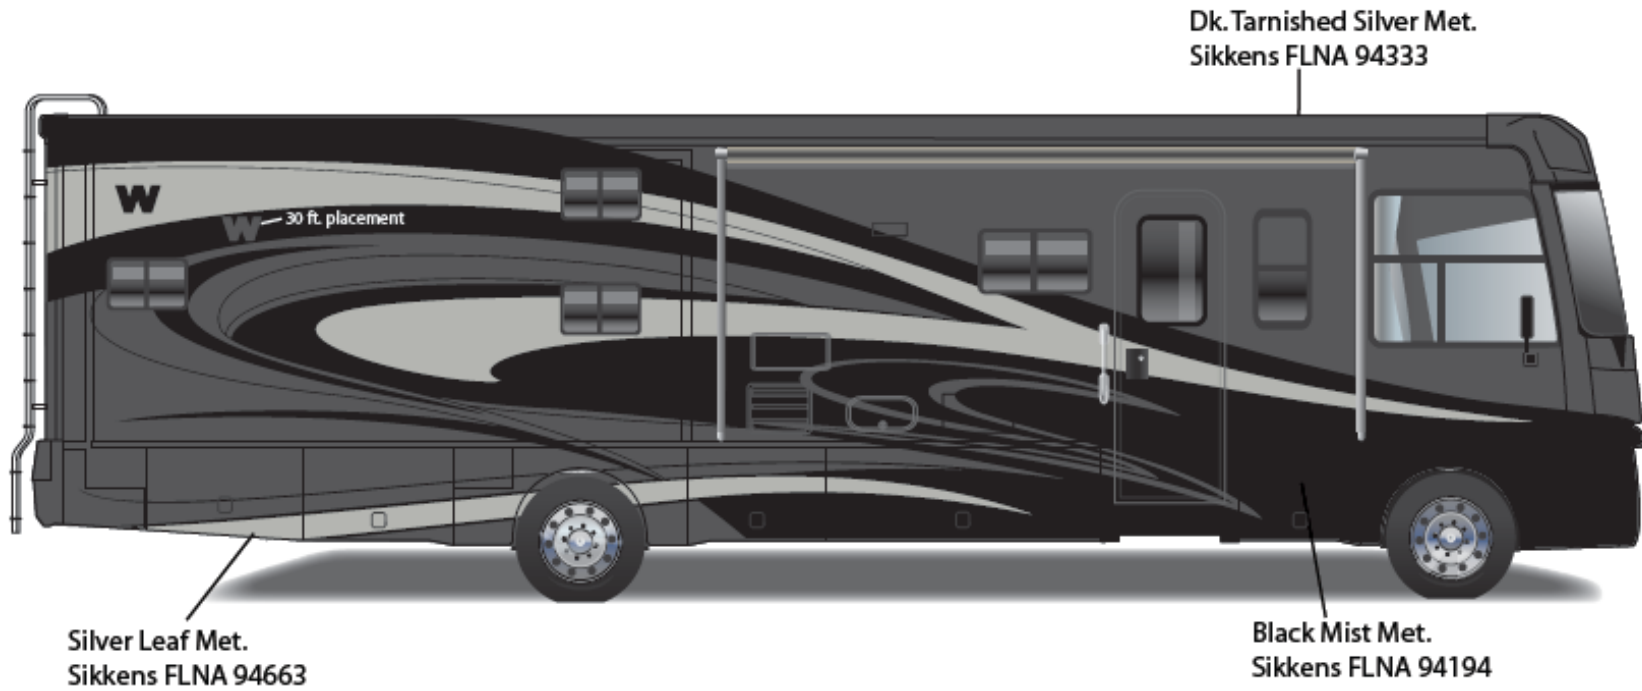

**2012 Sightseer  
Toreador  
24B**

**SIGHTSEER w/FULL BODY PAINT PACKAGE 24C – *Painted by CDI***

**2012 Sightseer  
Silver Leaf  
24C**

**SIGHTSEER w/FULL BODY PAINT PACKAGE 27A – *painted by CDI***

**2012 Sightseer  
Autumnwood  
27A**