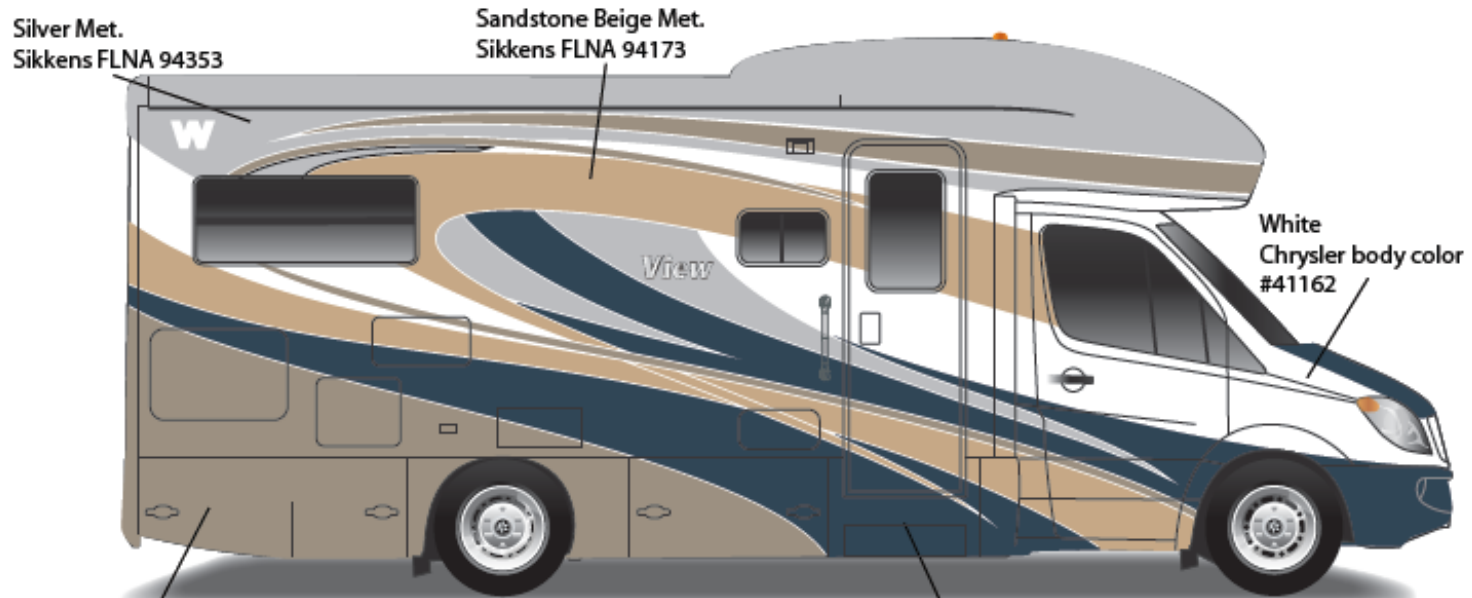

VIEW w/FULL BODY PAINT PACKAGE 24C – painted by CDI