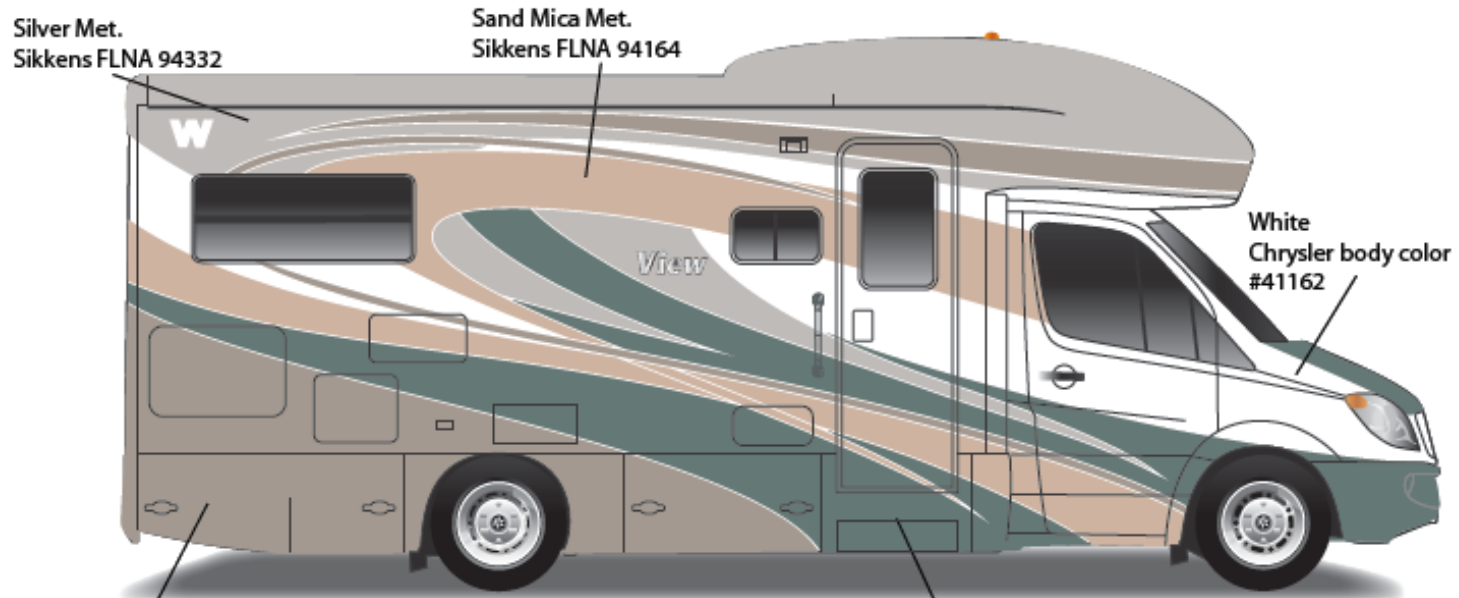

VIEW w/FULL BODY PAINT PACKAGE 24B – painted by CDI

Lt. Gray Met.
Sikkens FLNA 94225

Cleandon Green Met.
Sikkens FLNA 94654

**2012 View
Jadestone
24B**