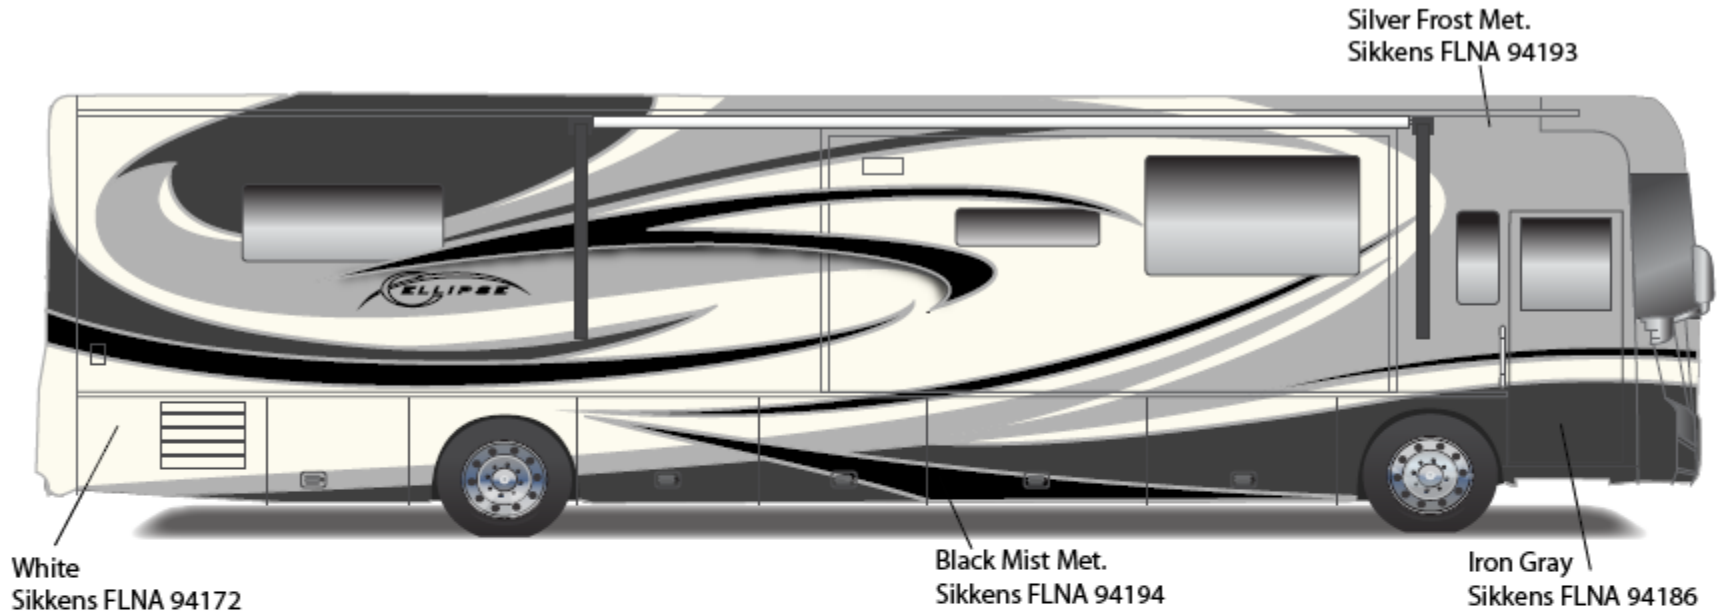

**2010 Ellipse
Mahogany**

2010 ELLIPSE w/FULL BODY PAINT PACKAGE 24H – *Painted by CDI*

**2010 ELLIPSE
Maple**

2010 ELLIPSE w/FULL BODY PAINT PACKAGE 24L – painted by CDI

**2010 ELLIPSE
Vermillion**

2010 ELLIPSE w/FULL BODY PAINT PACKAGE 27A – painted by CDI