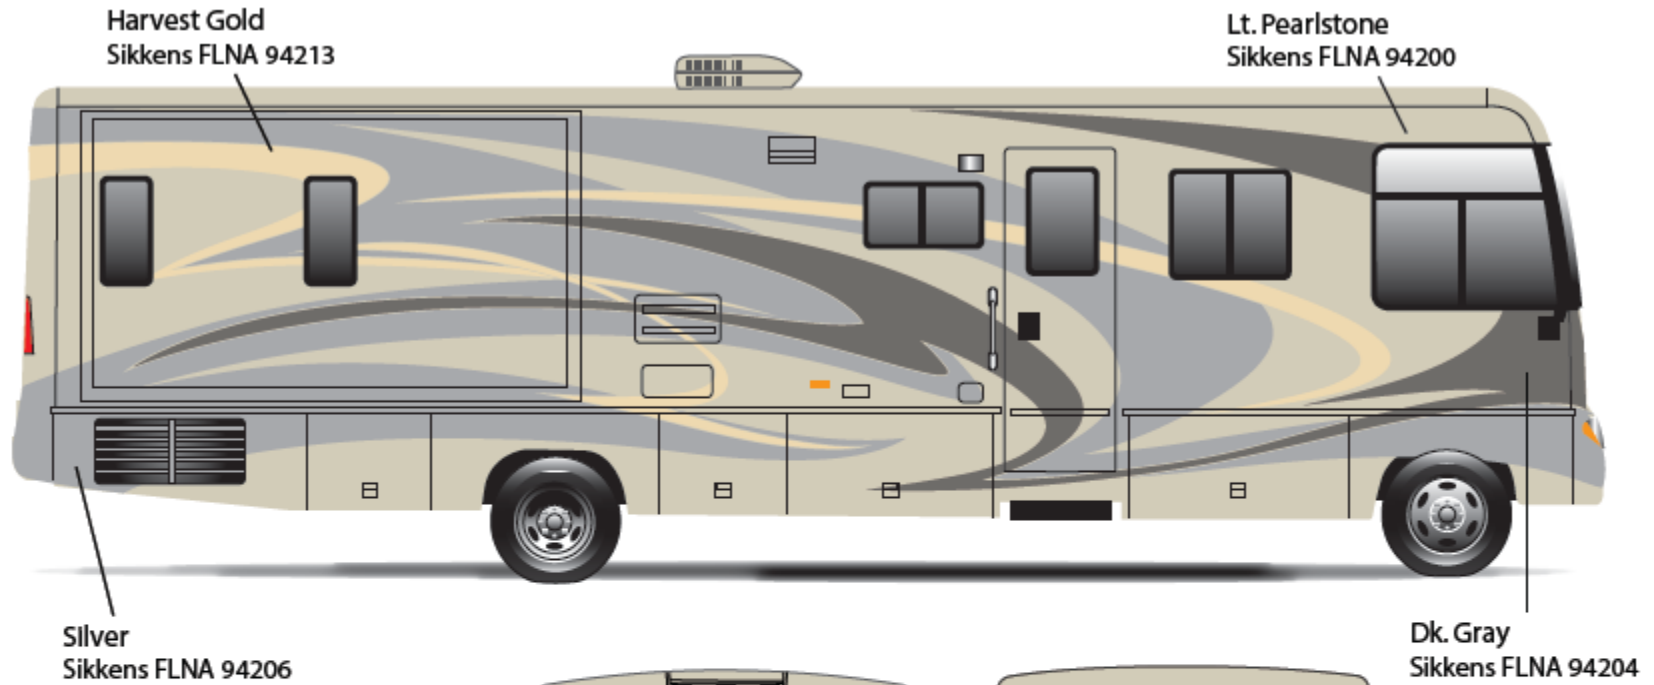

Black Mist Met.
Sikkens FLNA 94194

Iron Gray
Sikkens FLNA 94186

Mojave Beige
Sikkens FLNA 94197

2010 SunCruiser
Iron Gray

2010 SUNCRUISER w/FULL BODY PAINT PACKAGE 92A – *Painted by CDI*

**2010 SunCruiser
Pearlstone**