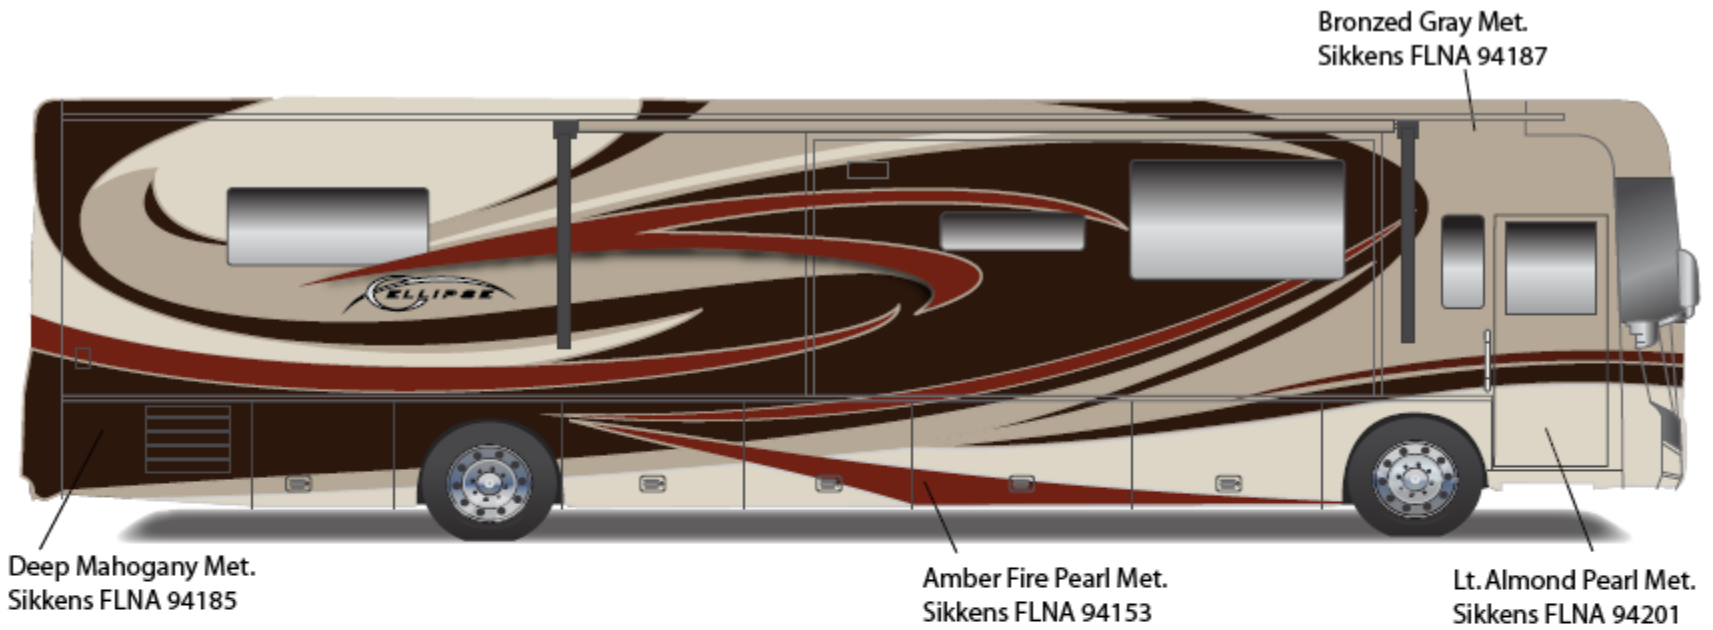

2010 MERIDIAN & MERIDIAN V CLASS w/FULL BODY PAINT PACKAGE 92A – painted by CDI

**2010 Meridian
Black Cherry**

2010 ELLIPSE w/FULL BODY PAINT PACKAGE 24B – painted by CDI

**2010 ELLIPSE
Silver Sky**

2010 ELLIPSE w/FULL BODY PAINT PACKAGE 24C – painted by CDI