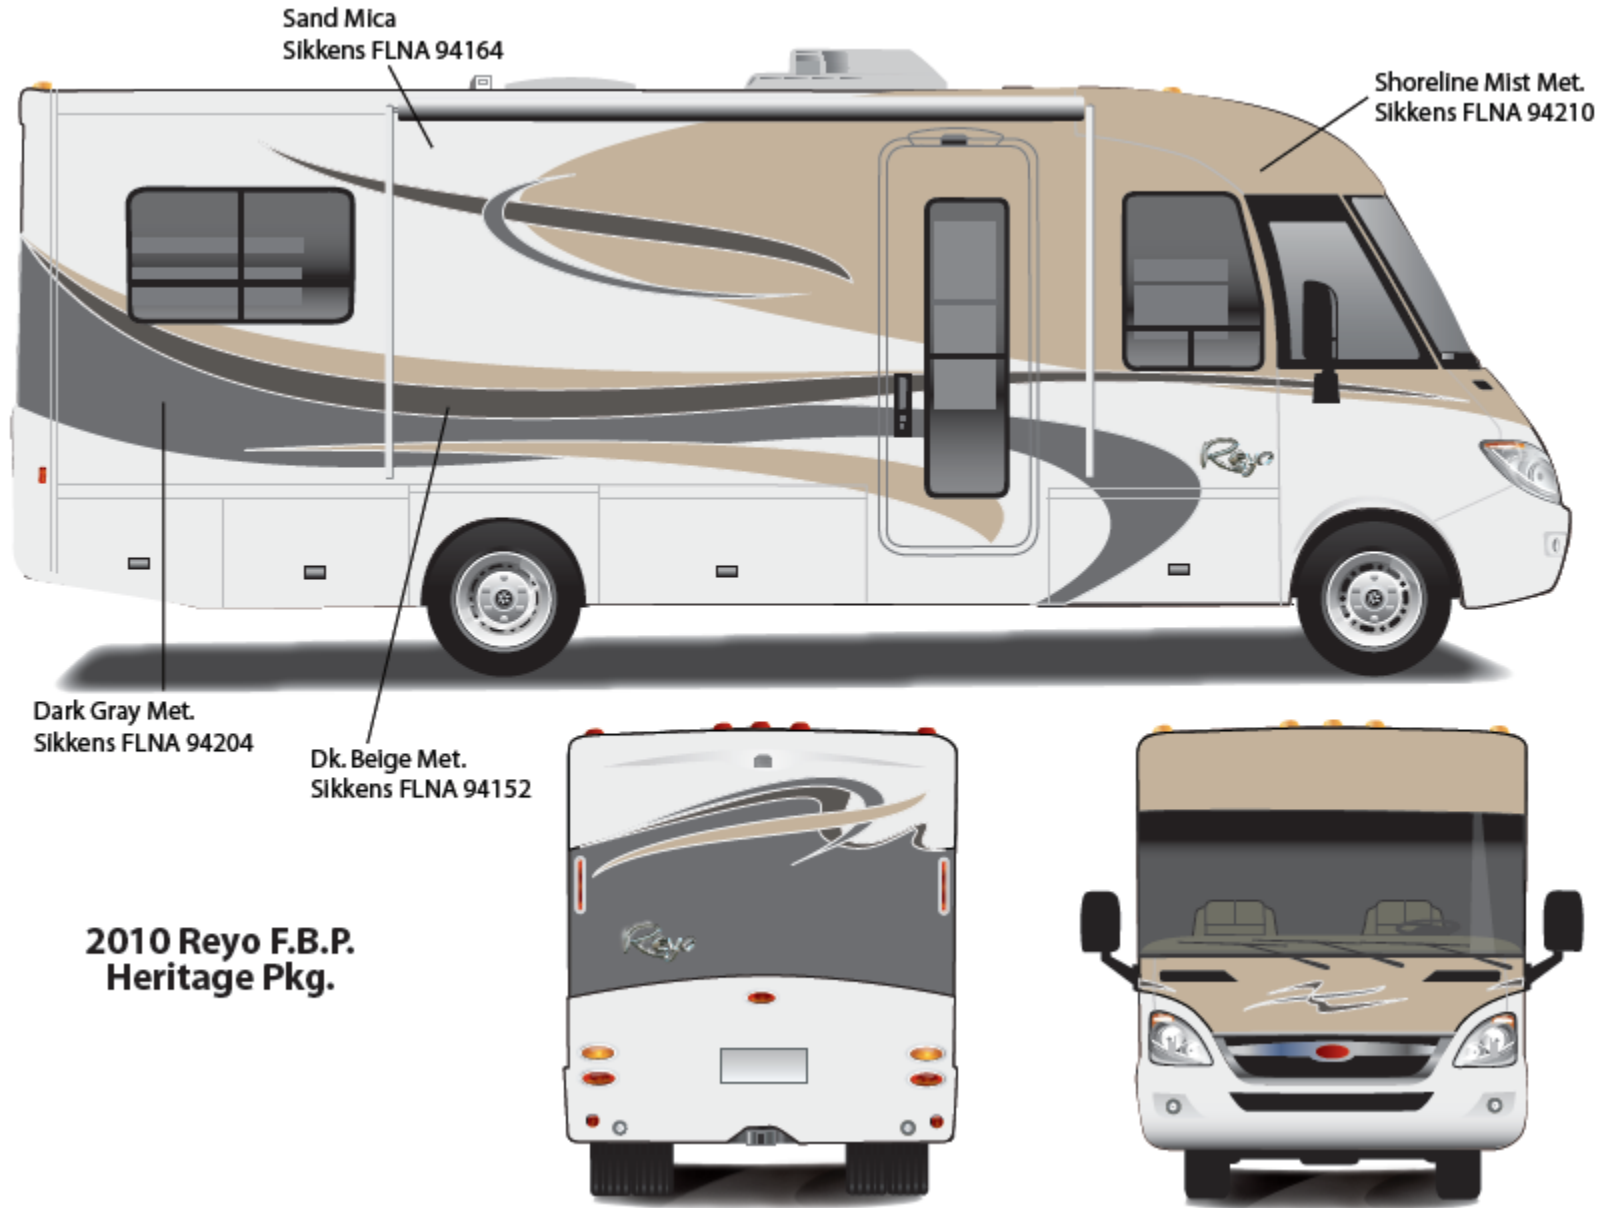

2010 REYO w/FULL BODY PAINT PACKAGE 27A – painted by CDI