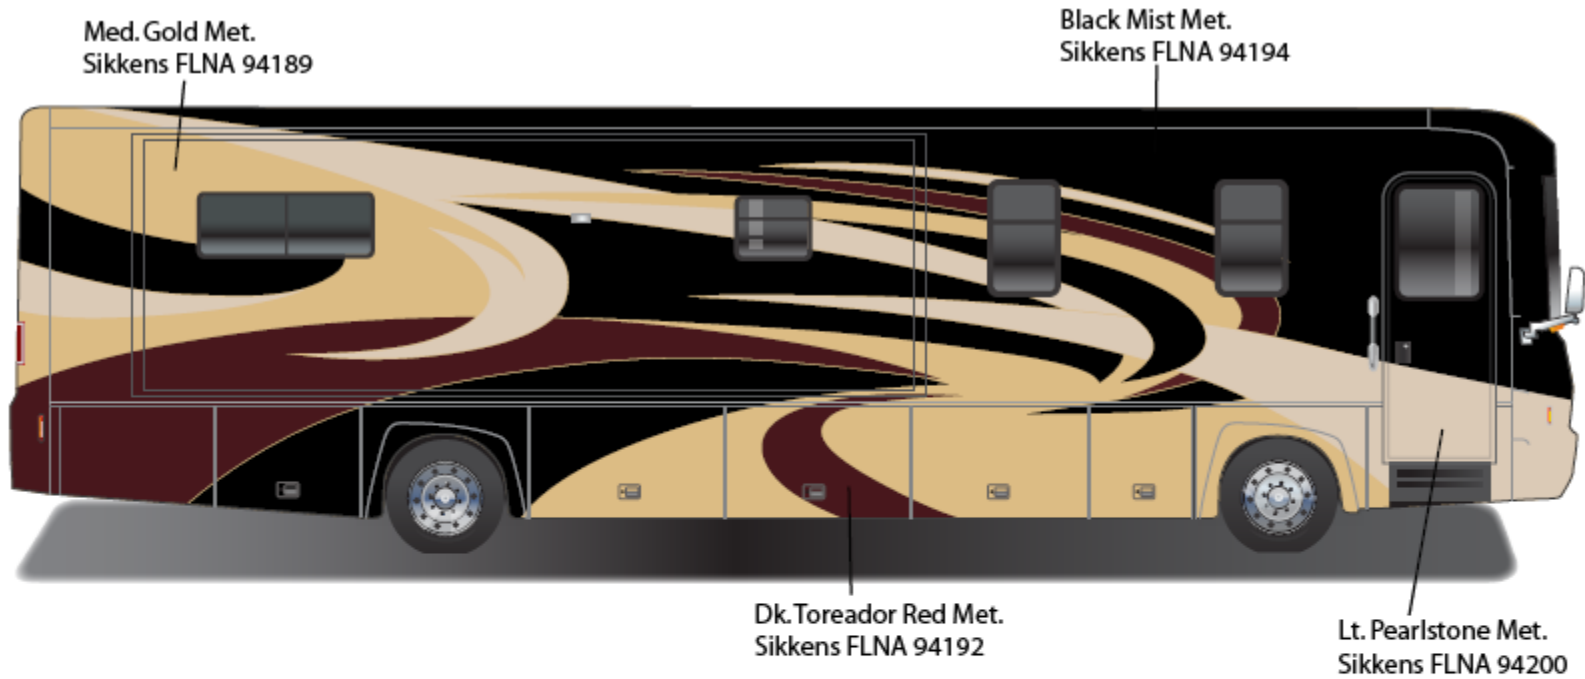

2010 MERIDIAN & MERIDIAN V CLASS w/FULL BODY PAINT PACKAGE 92A – painted by CDI

**2010 Meridian
Black Cherry**