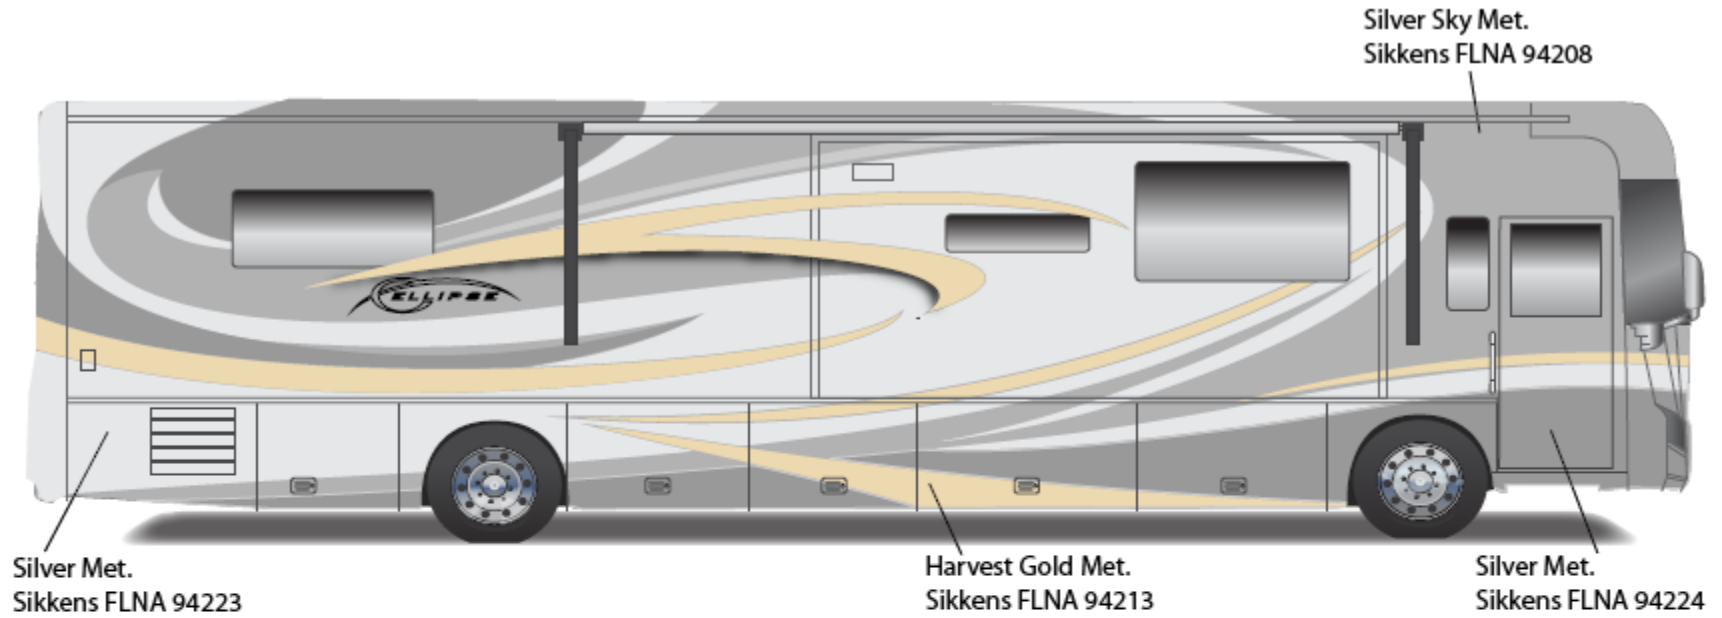

2010 ELLIPSE w/FULL BODY PAINT PACKAGE 24B – painted by CDI