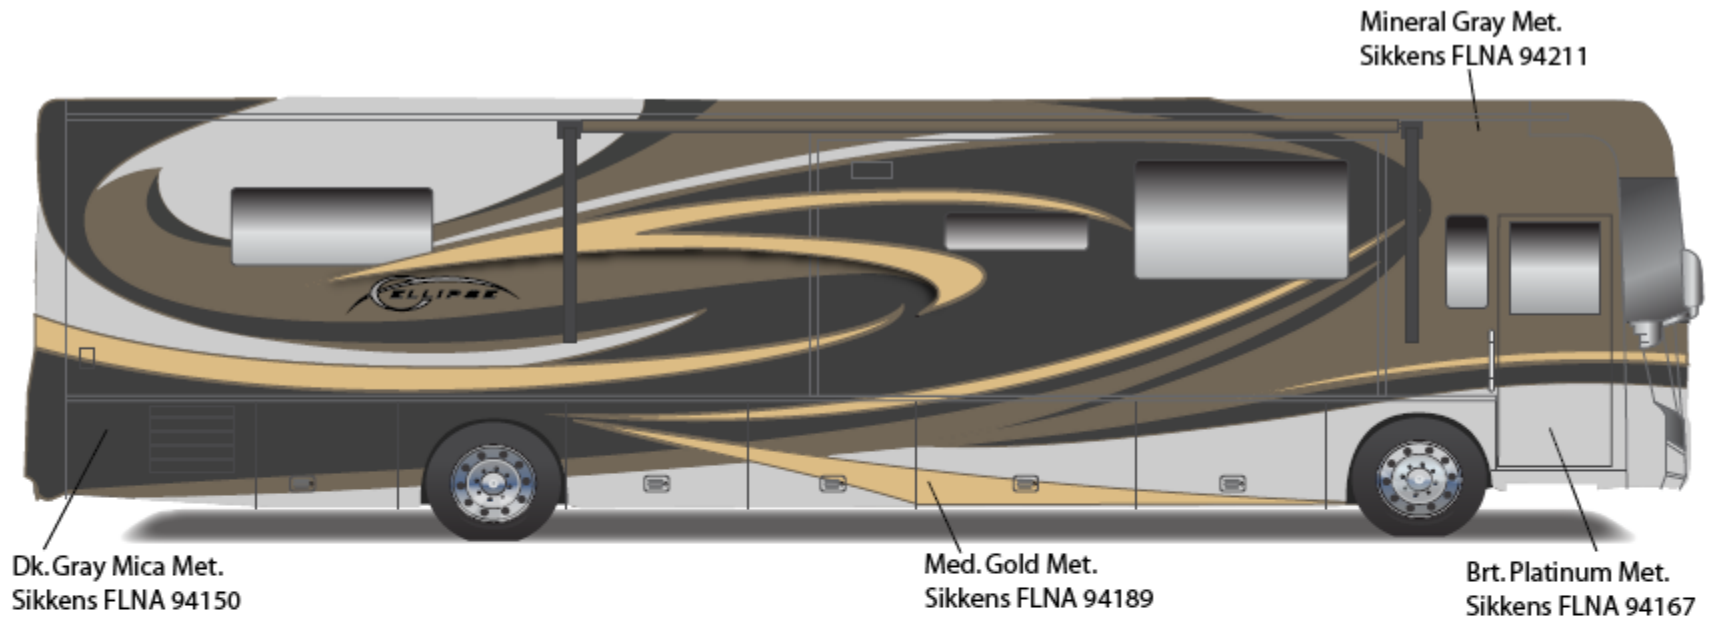

2010 ELLIPSE w/FULL BODY PAINT PACKAGE 92A – *Painted by CDI*