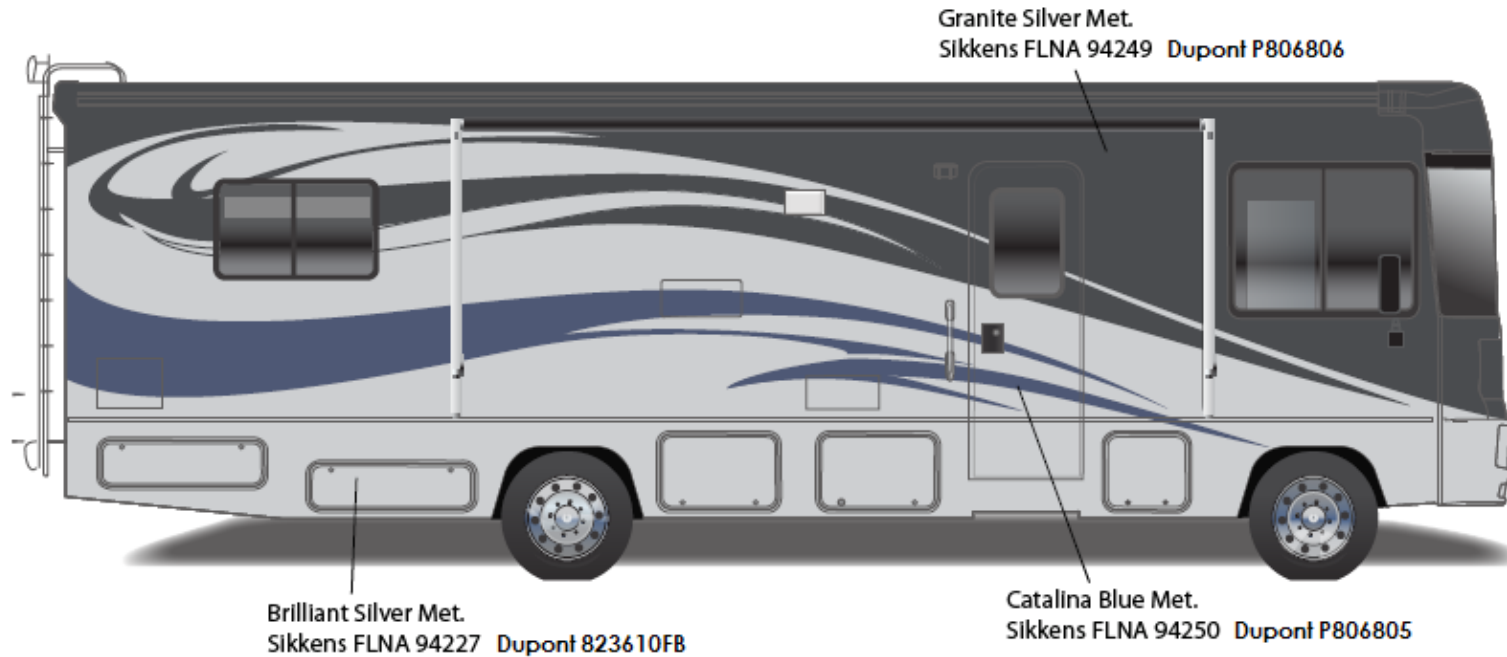

2010 SUNSTAR w/FULL BODY PAINT PACKAGE - 24B painted by Winnebago (Dupont) prior to 11/23/09
- 24M painted by CDI (Sikkens) 11/23/09 or later