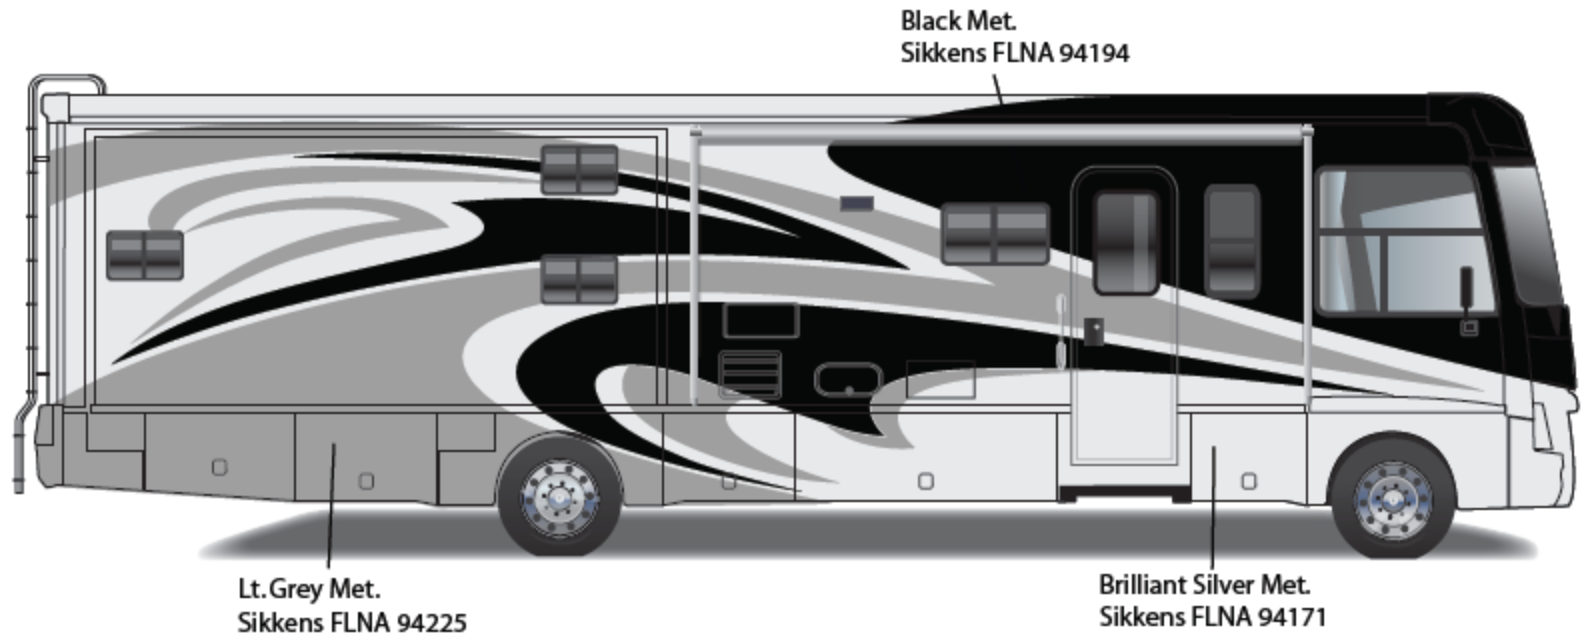

2010 SUNOVA w/FULL BODY PAINT PACKAGE 92A – *Painted by CDI*

**2010 Sunova
Silver Cloud**