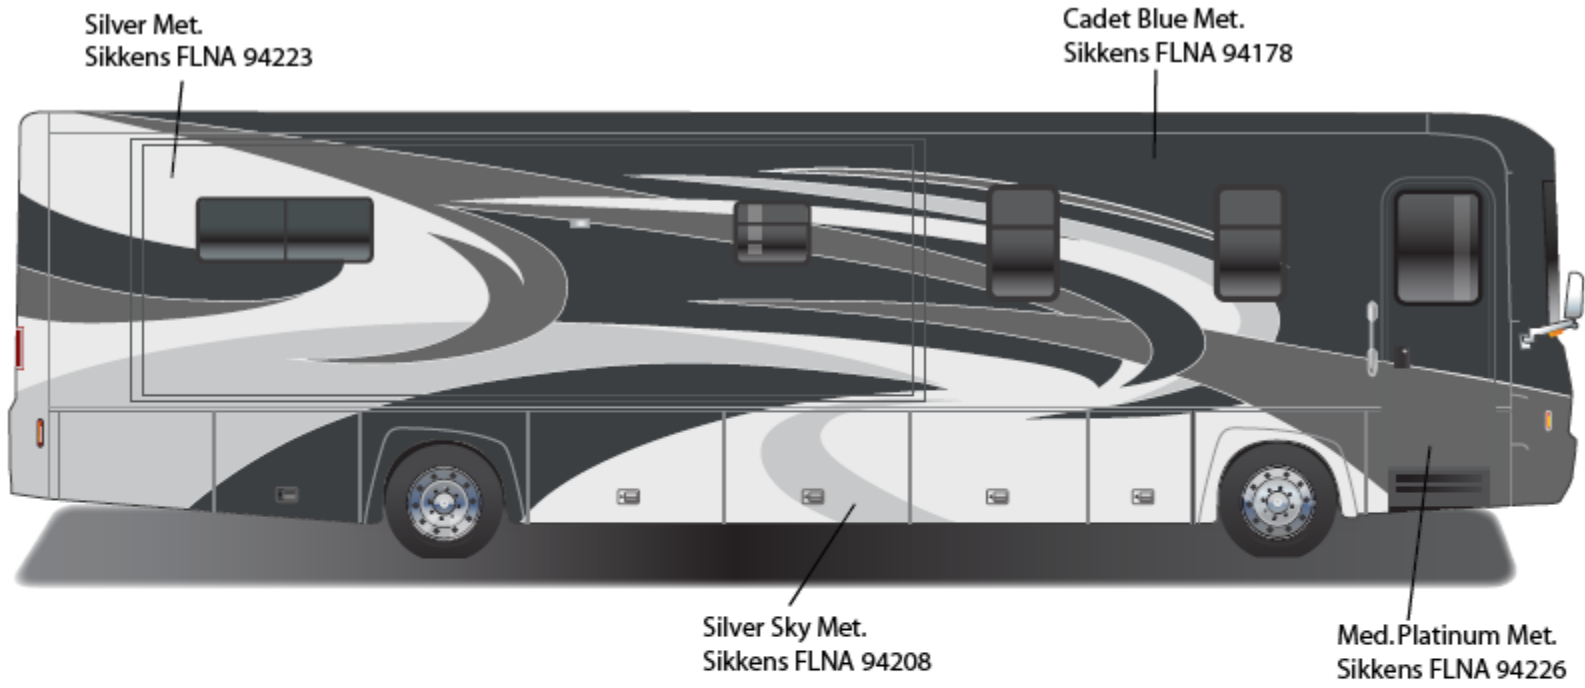

2010 MERIDIAN & MERIDIAN V CLASS w/FULL BODY PAINT PACKAGE 27A – painted by CDI

**2010 Meridian
Silver Cliff**