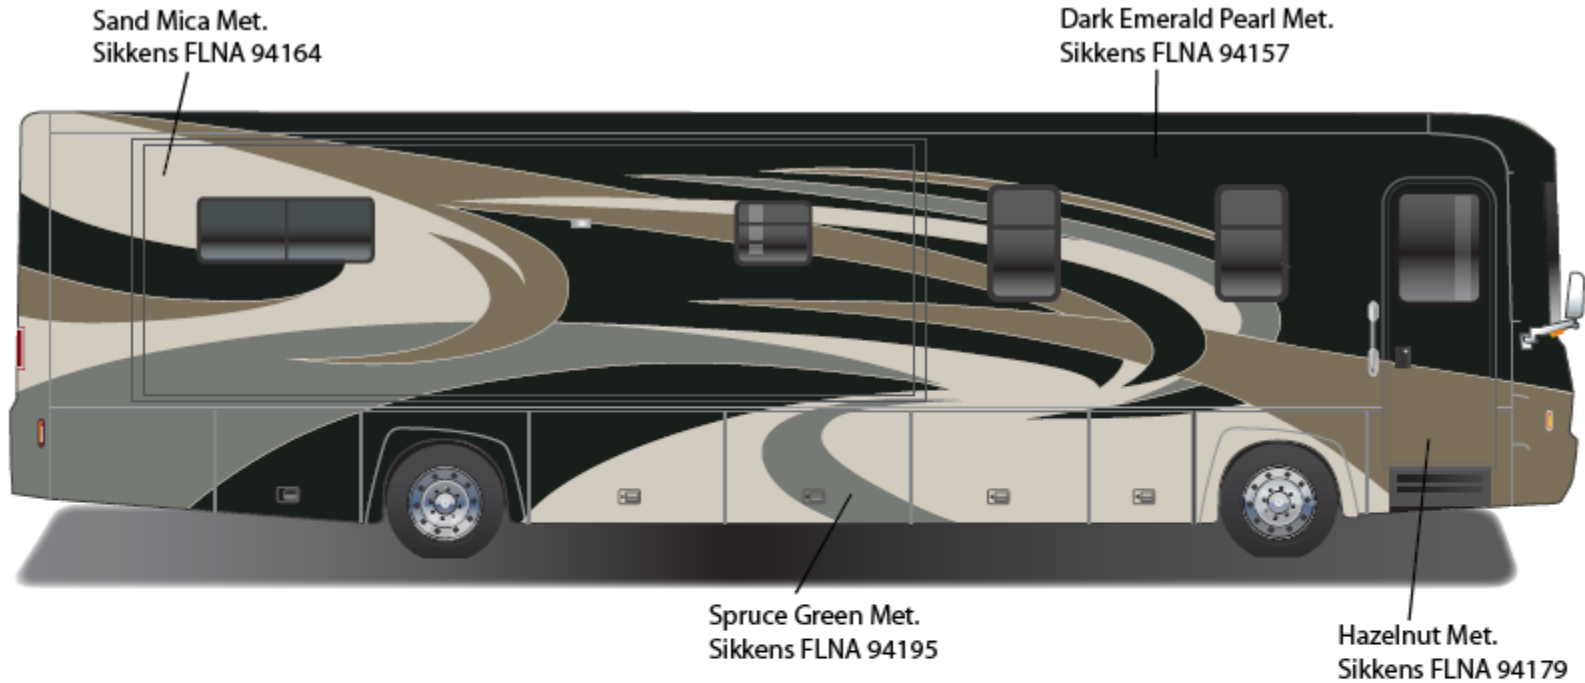

2010 MERIDIAN & MERIDIAN V CLASS w/FULL BODY PAINT PACKAGE 24H – *Painted by CDI*

**2010 Meridian
Dark Emerald**