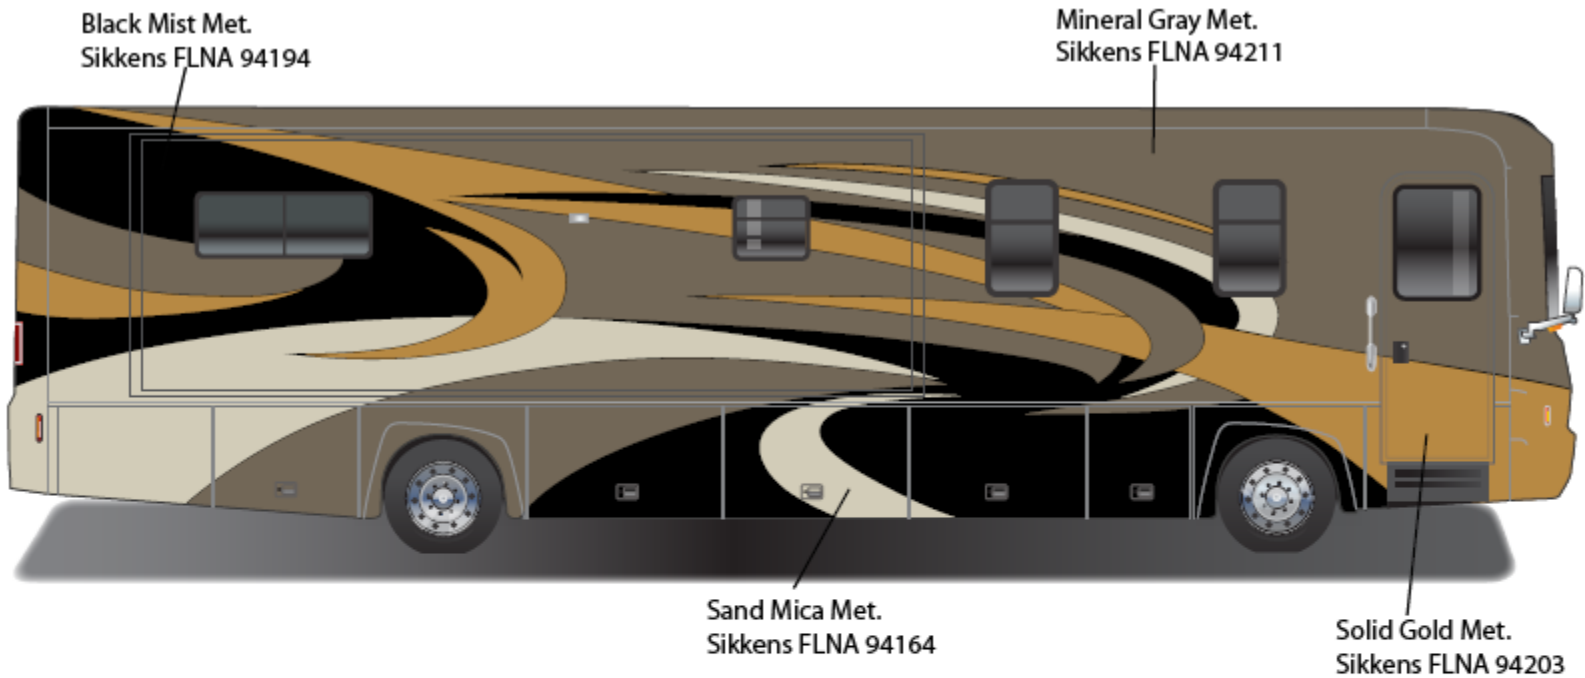

2010 MERIDIAN & MERIDIAN V CLASS w/FULL BODY PAINT PACKAGE 24C – painted by CDI

**2010 Meridian
Harvest Night**