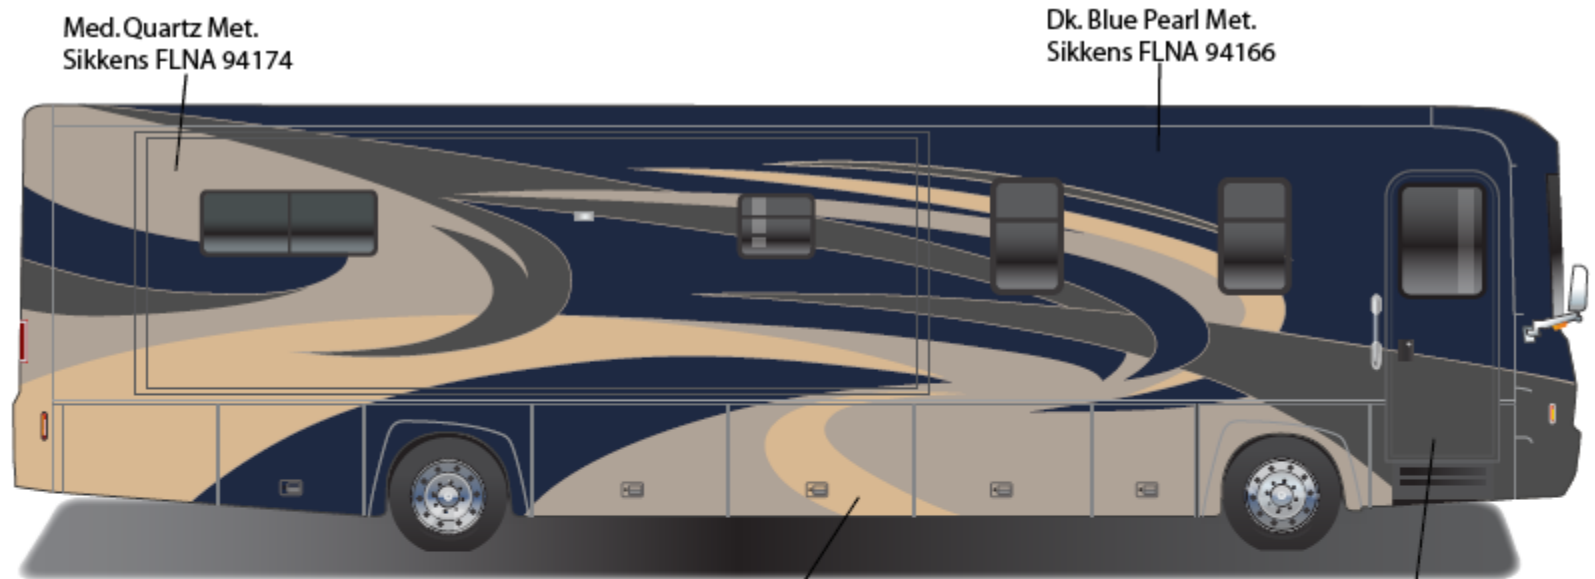

2010 MERIDIAN & MERIDIAN V CLASS w/FULL BODY PAINT PACKAGE 24B – painted by CDI

**2010 Meridian
Blue Pearl**