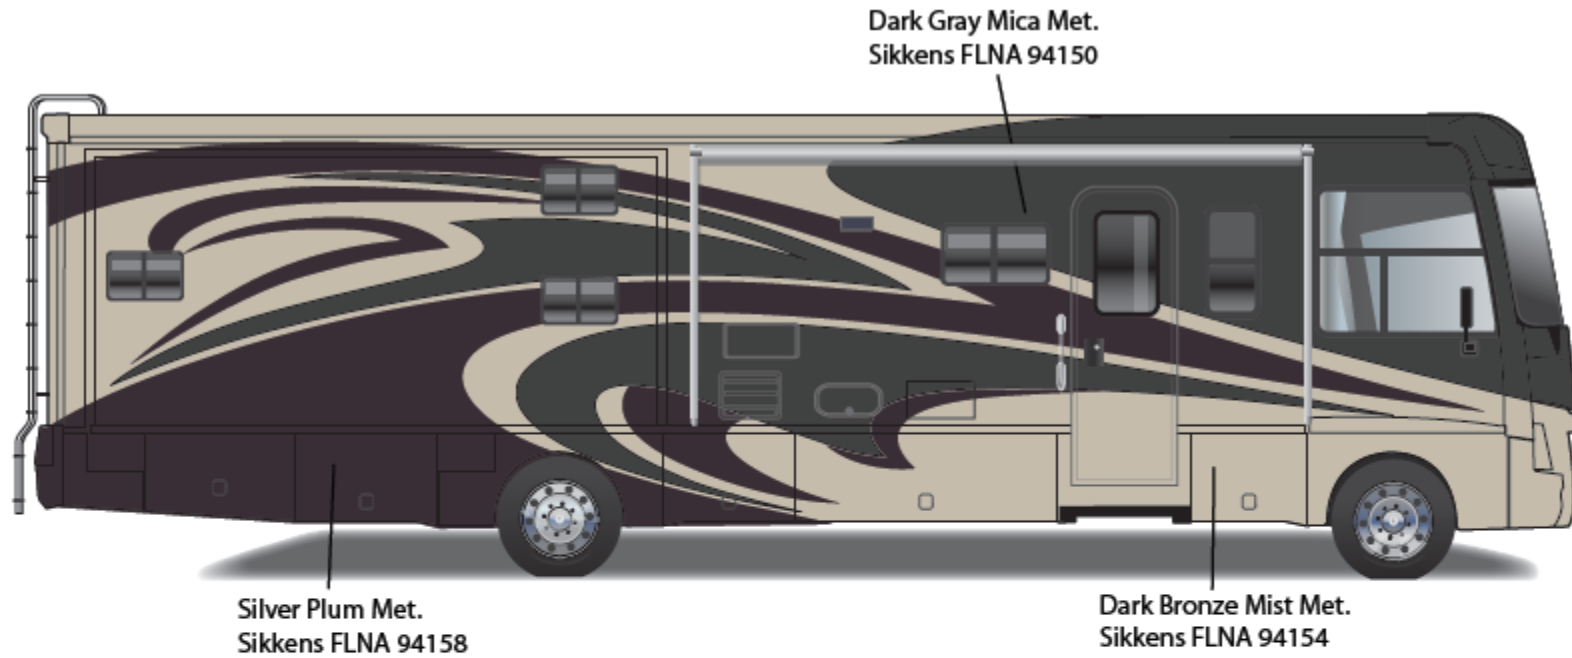

2010 SUNOVA w/FULL BODY PAINT PACKAGE 24B – *Painted by CDI*

**2010 Sunova
Silver Plum**