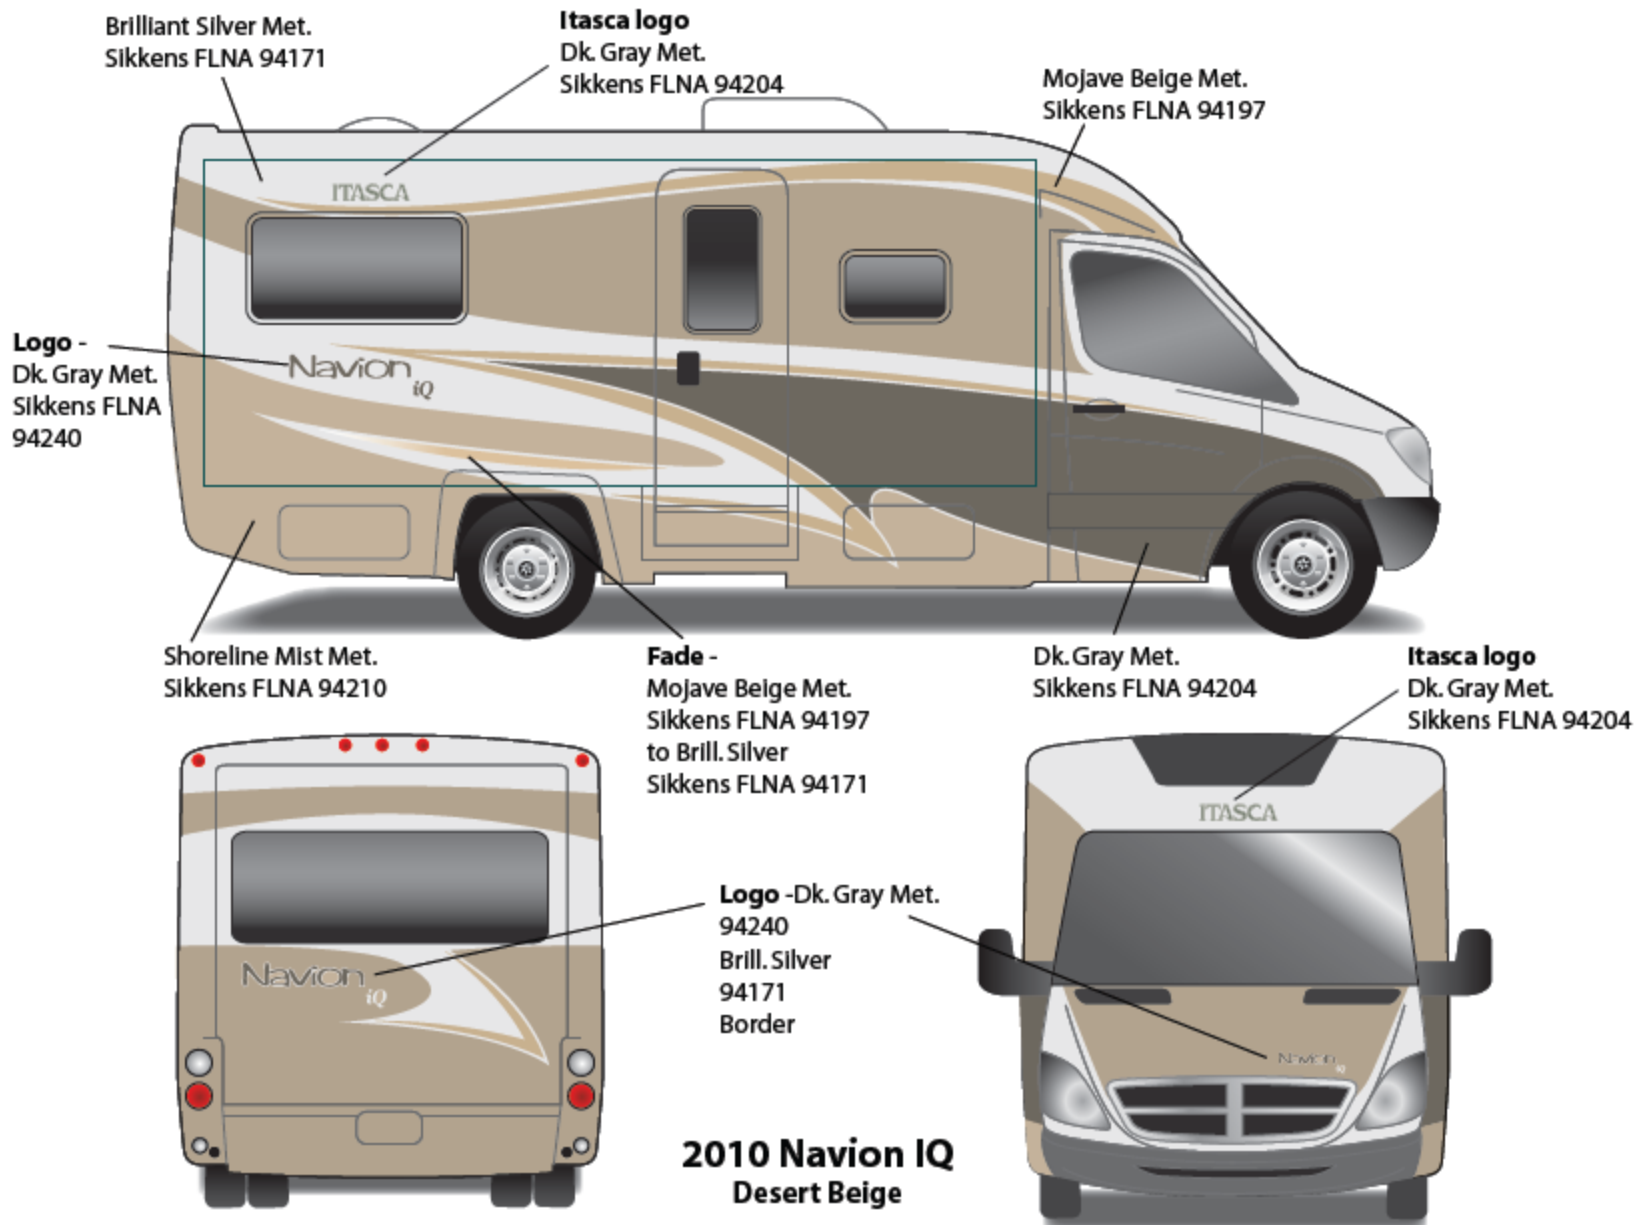

2010 NAVION iQ w/FULL BODY PAINT PACKAGE 27A – painted by CDI

2010 NAVION iQ w/FULL BODY PAINT PACKAGE 92A – *Painted by CDI*

2010 CAMBRIA

26F

Main Body Color

Bright White – B8951

Lower Body

Espresso Brown – 823984FB