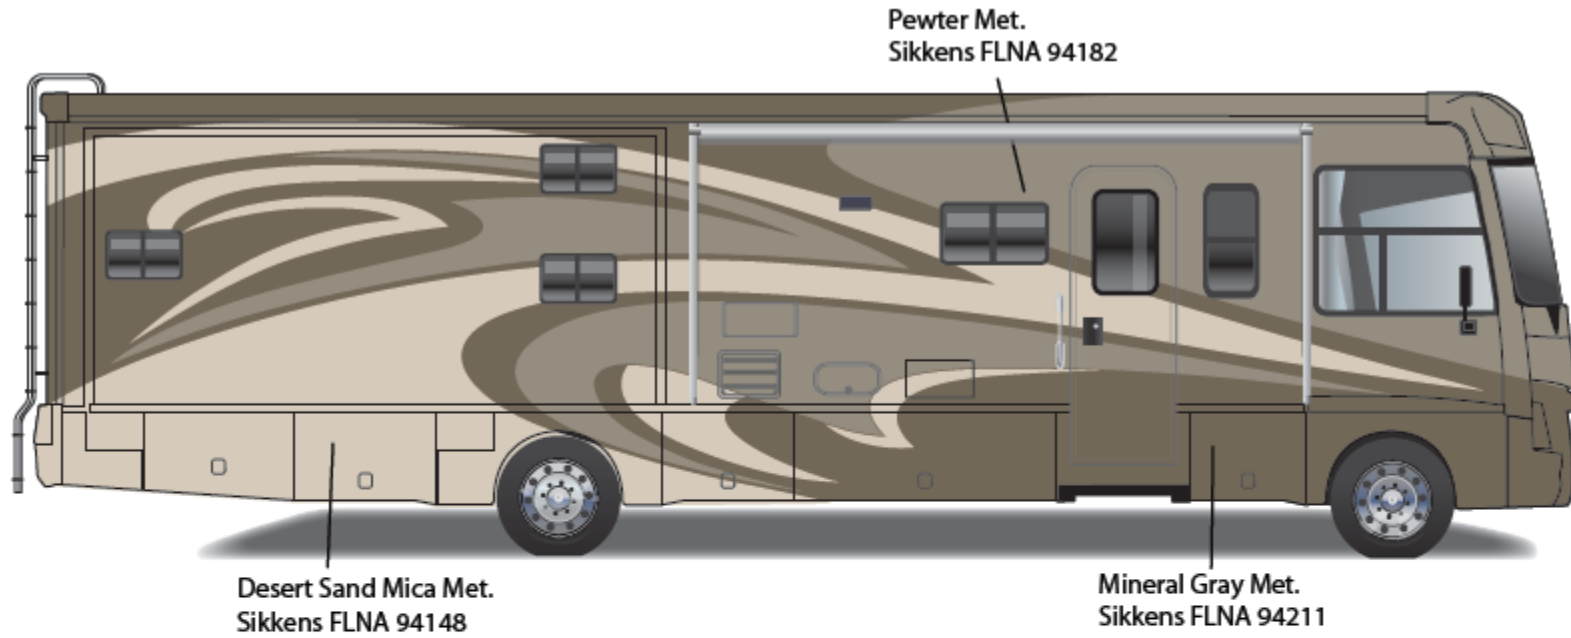

2010 SUNOVA w/FULL BODY PAINT PACKAGE 24C – *Painted by CDI*

**2010 Sunova
Pewter**