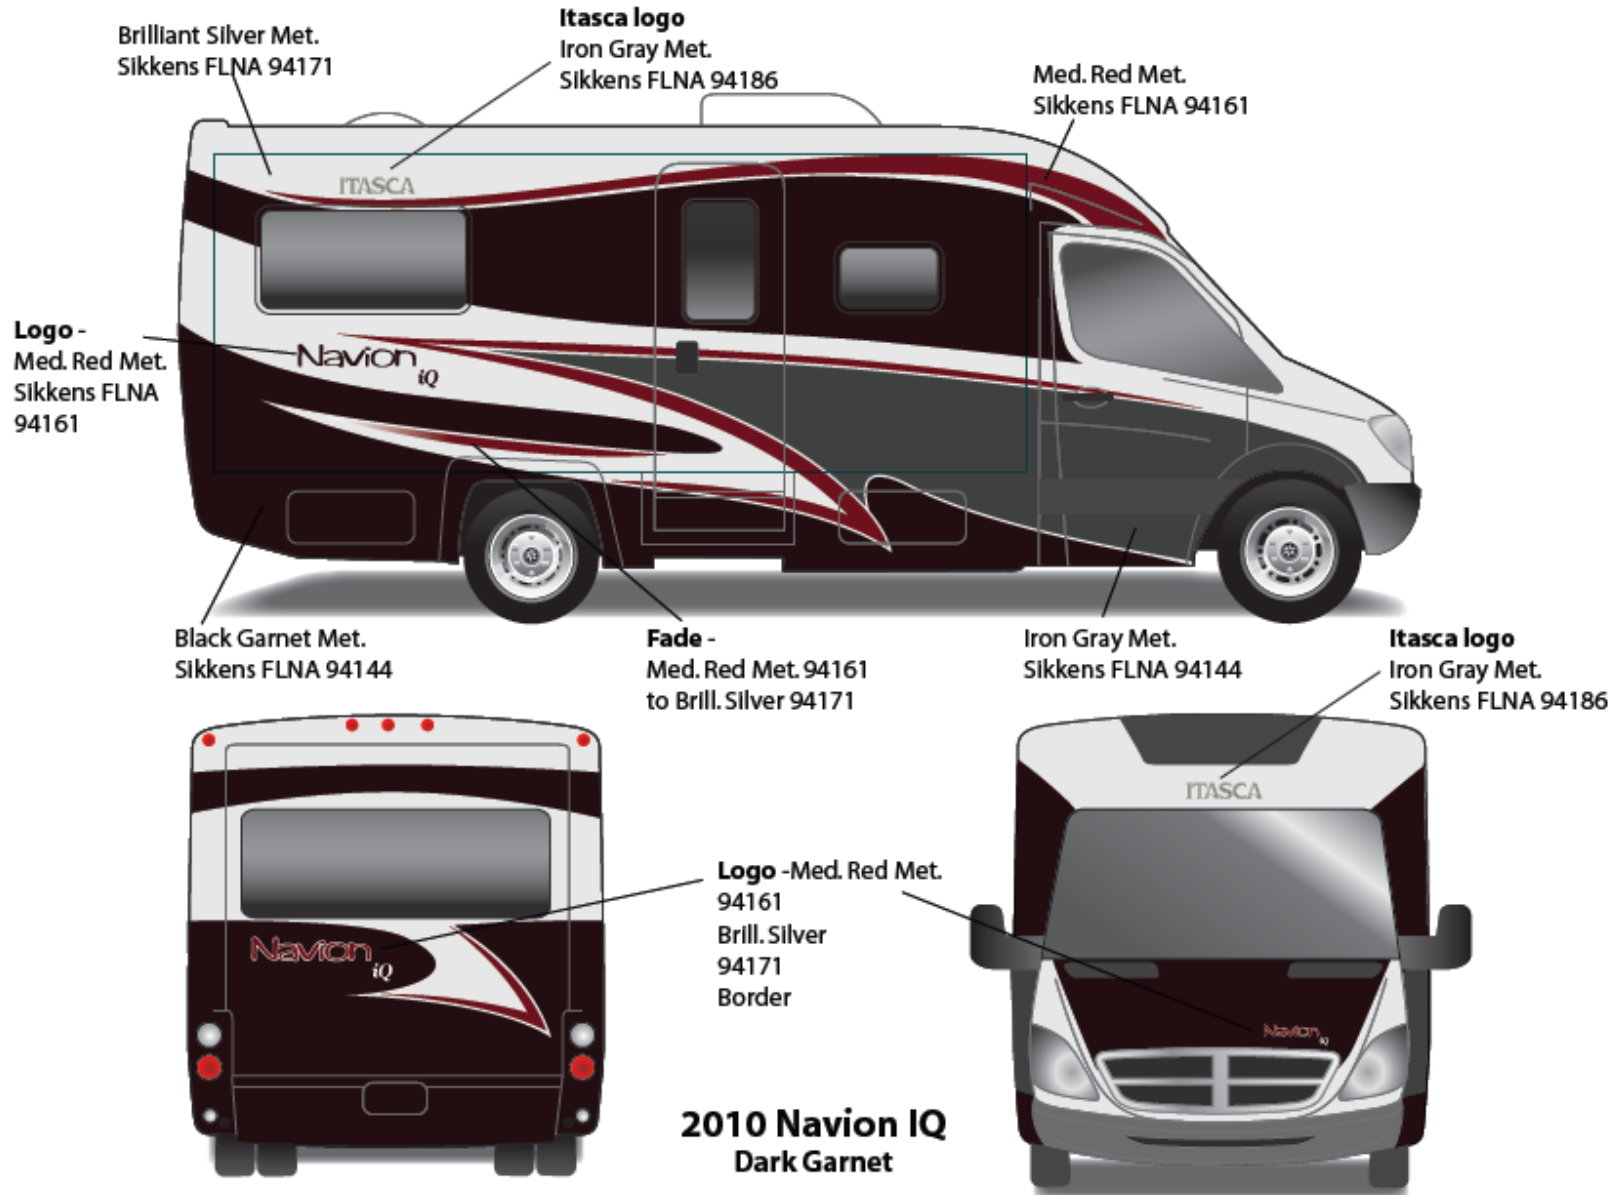

2010 NAVION iQ w/FULL BODY PAINT PACKAGE 27A – painted by CDI

2010 NAVION iQ w/FULL BODY PAINT PACKAGE 92A – *Painted by CDI*

2010 CAMBRIA

26F

Main Body Color

Bright White – B8951

Lower Body

Espresso Brown – 823984FB