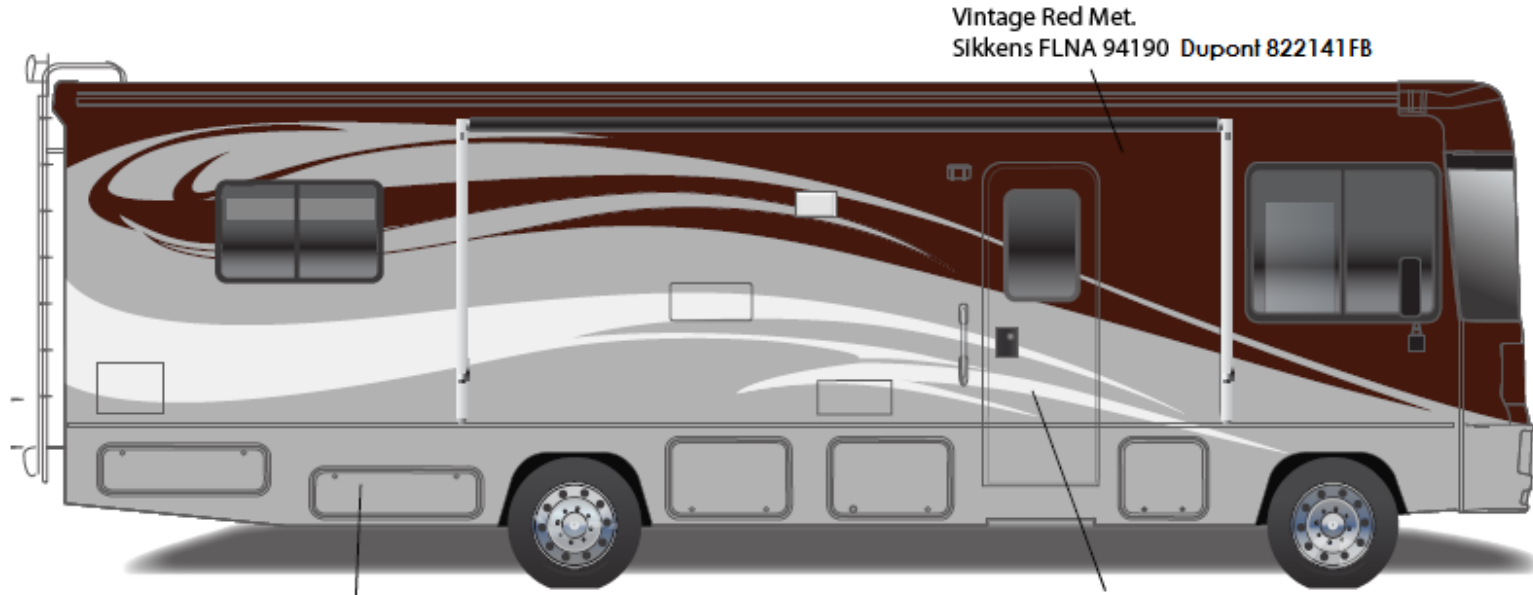

**2010 SUNSTAR w/FULL BODY PAINT PACKAGE - 92A painted by Winnebago (Dupont) prior to 11/23/09
- 24L painted by CDI (Sikkens) 11/23/09 or later**