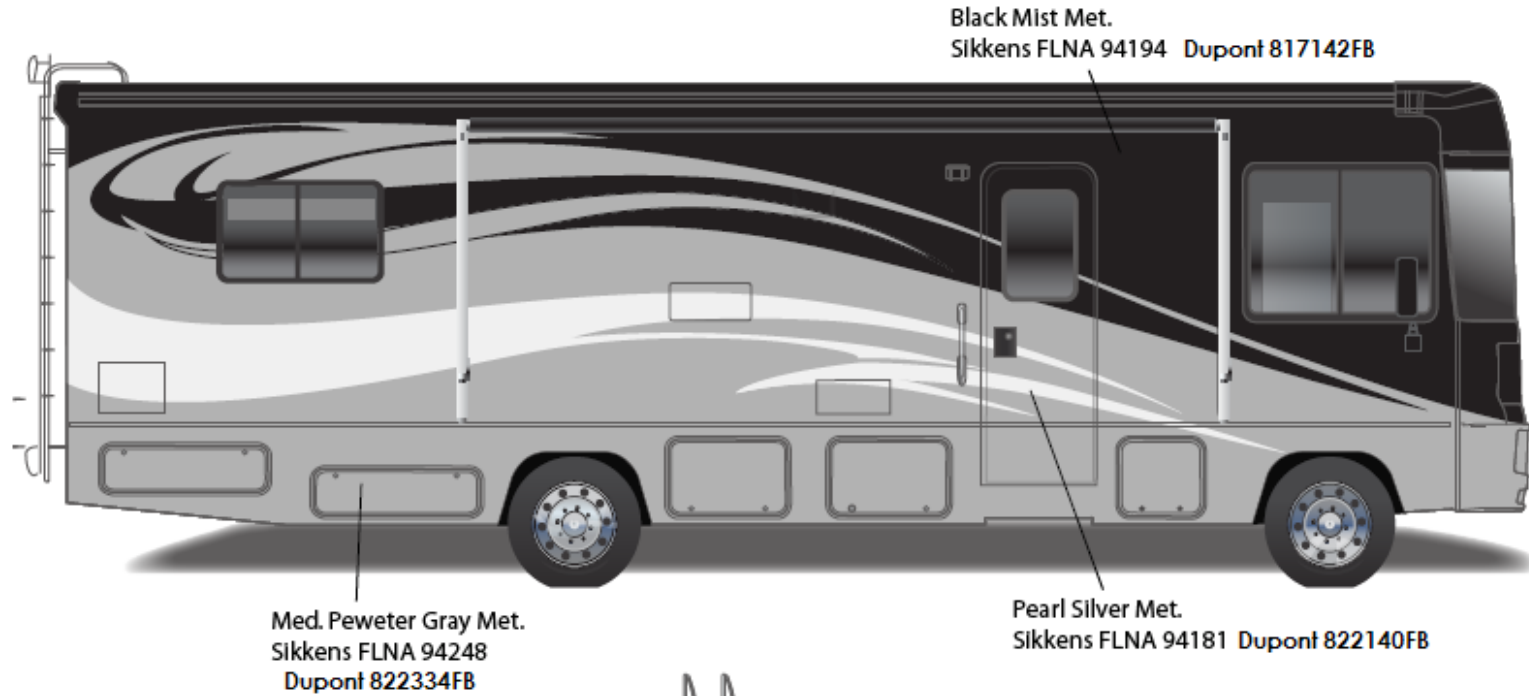

2010 SUNSTAR w/FULL BODY PAINT PACKAGE - 27A painted by Winnebago (Dupont) prior to 11/23/09
- 24H painted by CDI (Sikkens) 11/23/09 or later