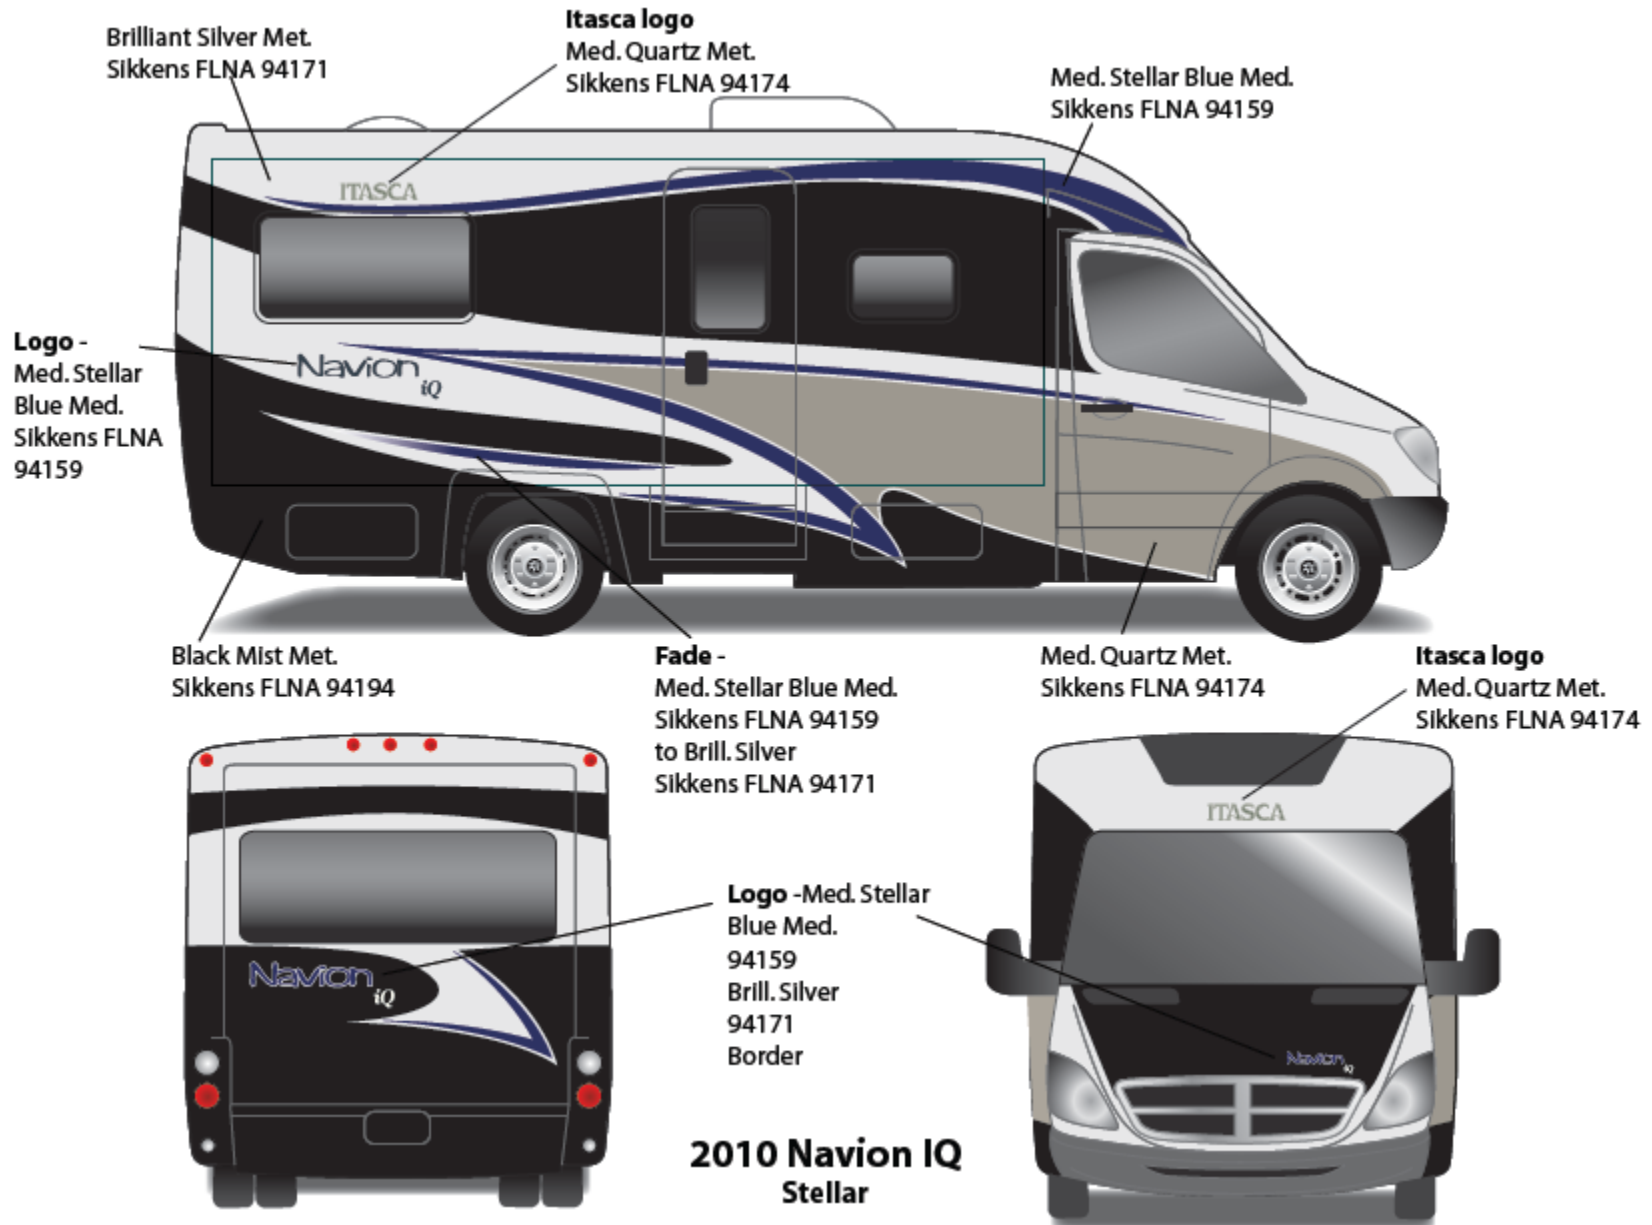

2010 NAVION iQ w/FULL BODY PAINT PACKAGE 24B – *Painted by CDI*