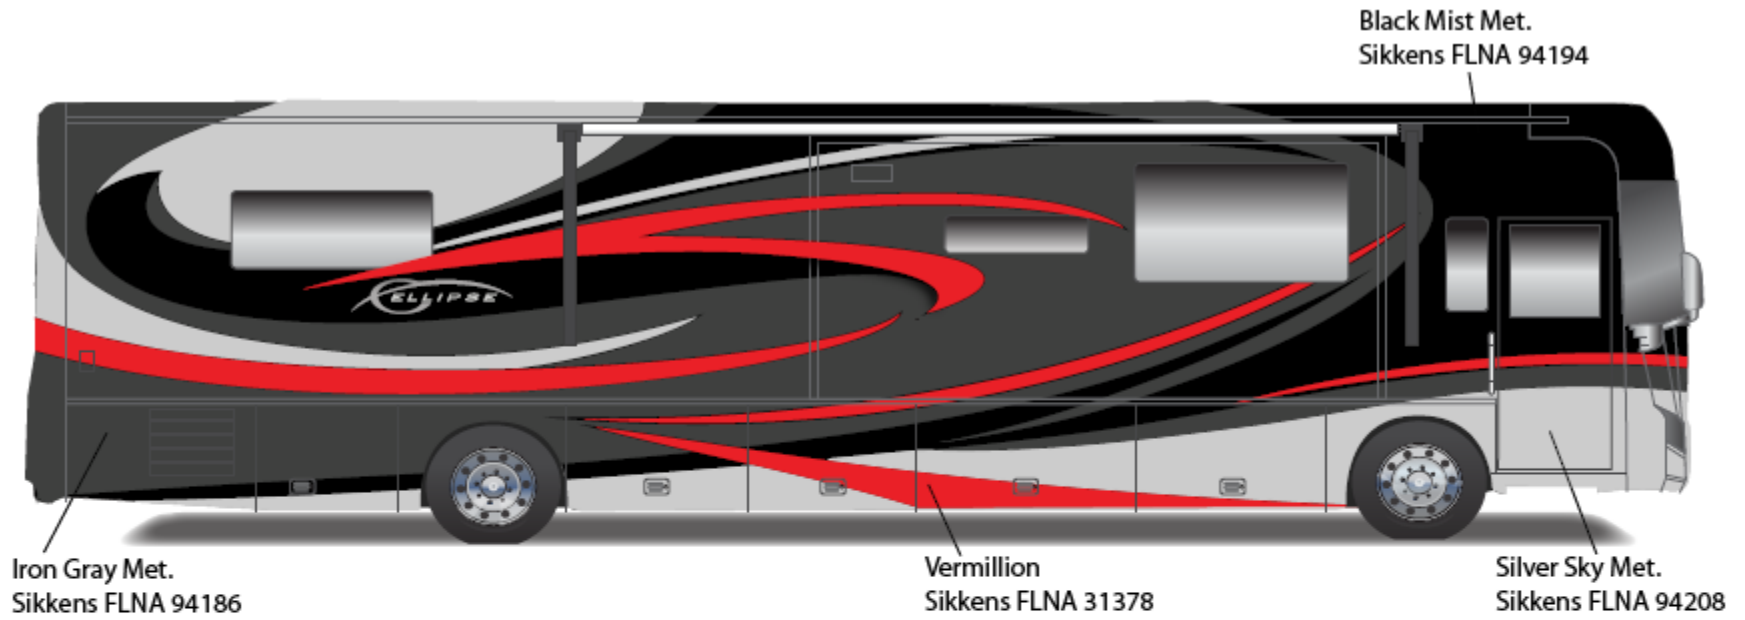

**2010 Ellipse
Mahogany**

2010 ELLIPSE w/FULL BODY PAINT PACKAGE 24H – *Painted by CDI*

**2010 ELLIPSE
Maple**

2010 ELLIPSE w/FULL BODY PAINT PACKAGE 24L – painted by CDI

**2010 ELLIPSE
Vermillion**

2010 ELLIPSE w/FULL BODY PAINT PACKAGE 27A – painted by CDI