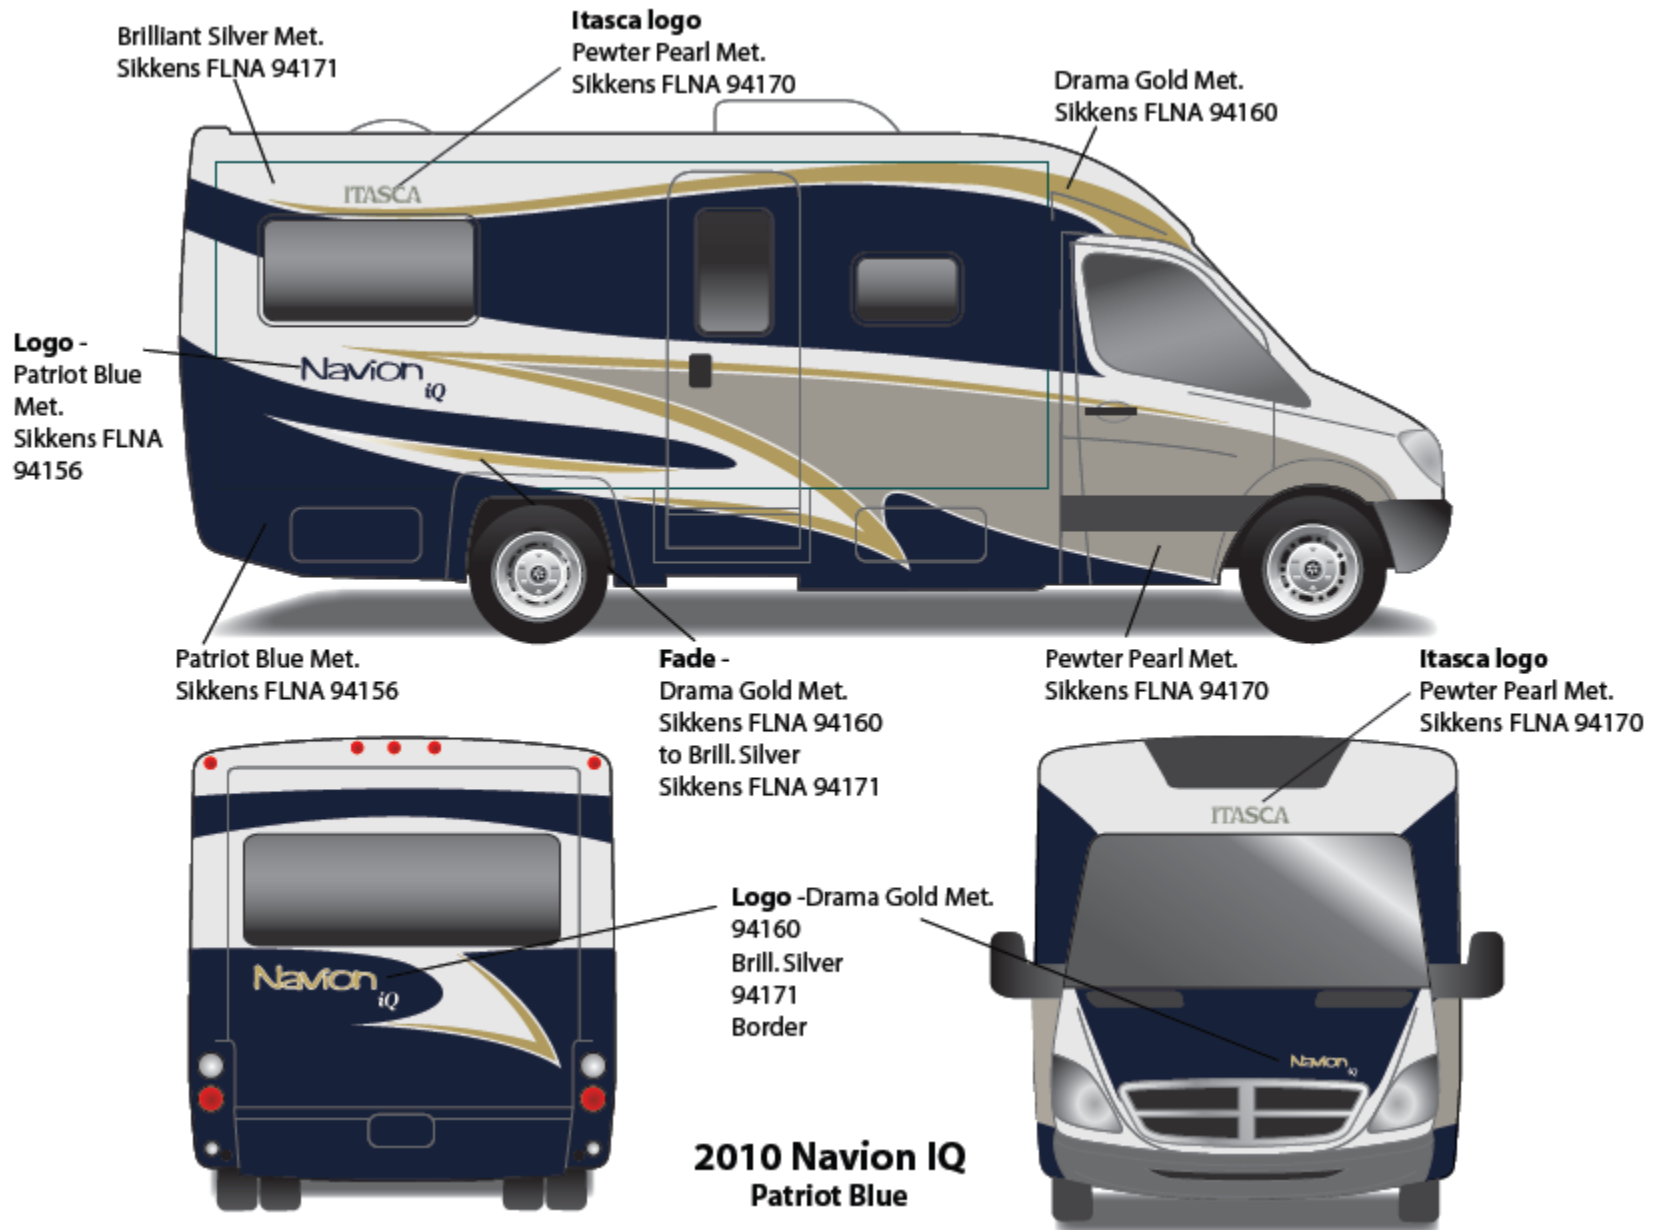

2010 NAVION iQ w/FULL BODY PAINT PACKAGE 27A – painted by CDI

2010 NAVION iQ w/FULL BODY PAINT PACKAGE 92A – *Painted by CDI*

2010 CAMBRIA

26F

Main Body Color

Bright White – B8951

Lower Body

Espresso Brown – 823984FB